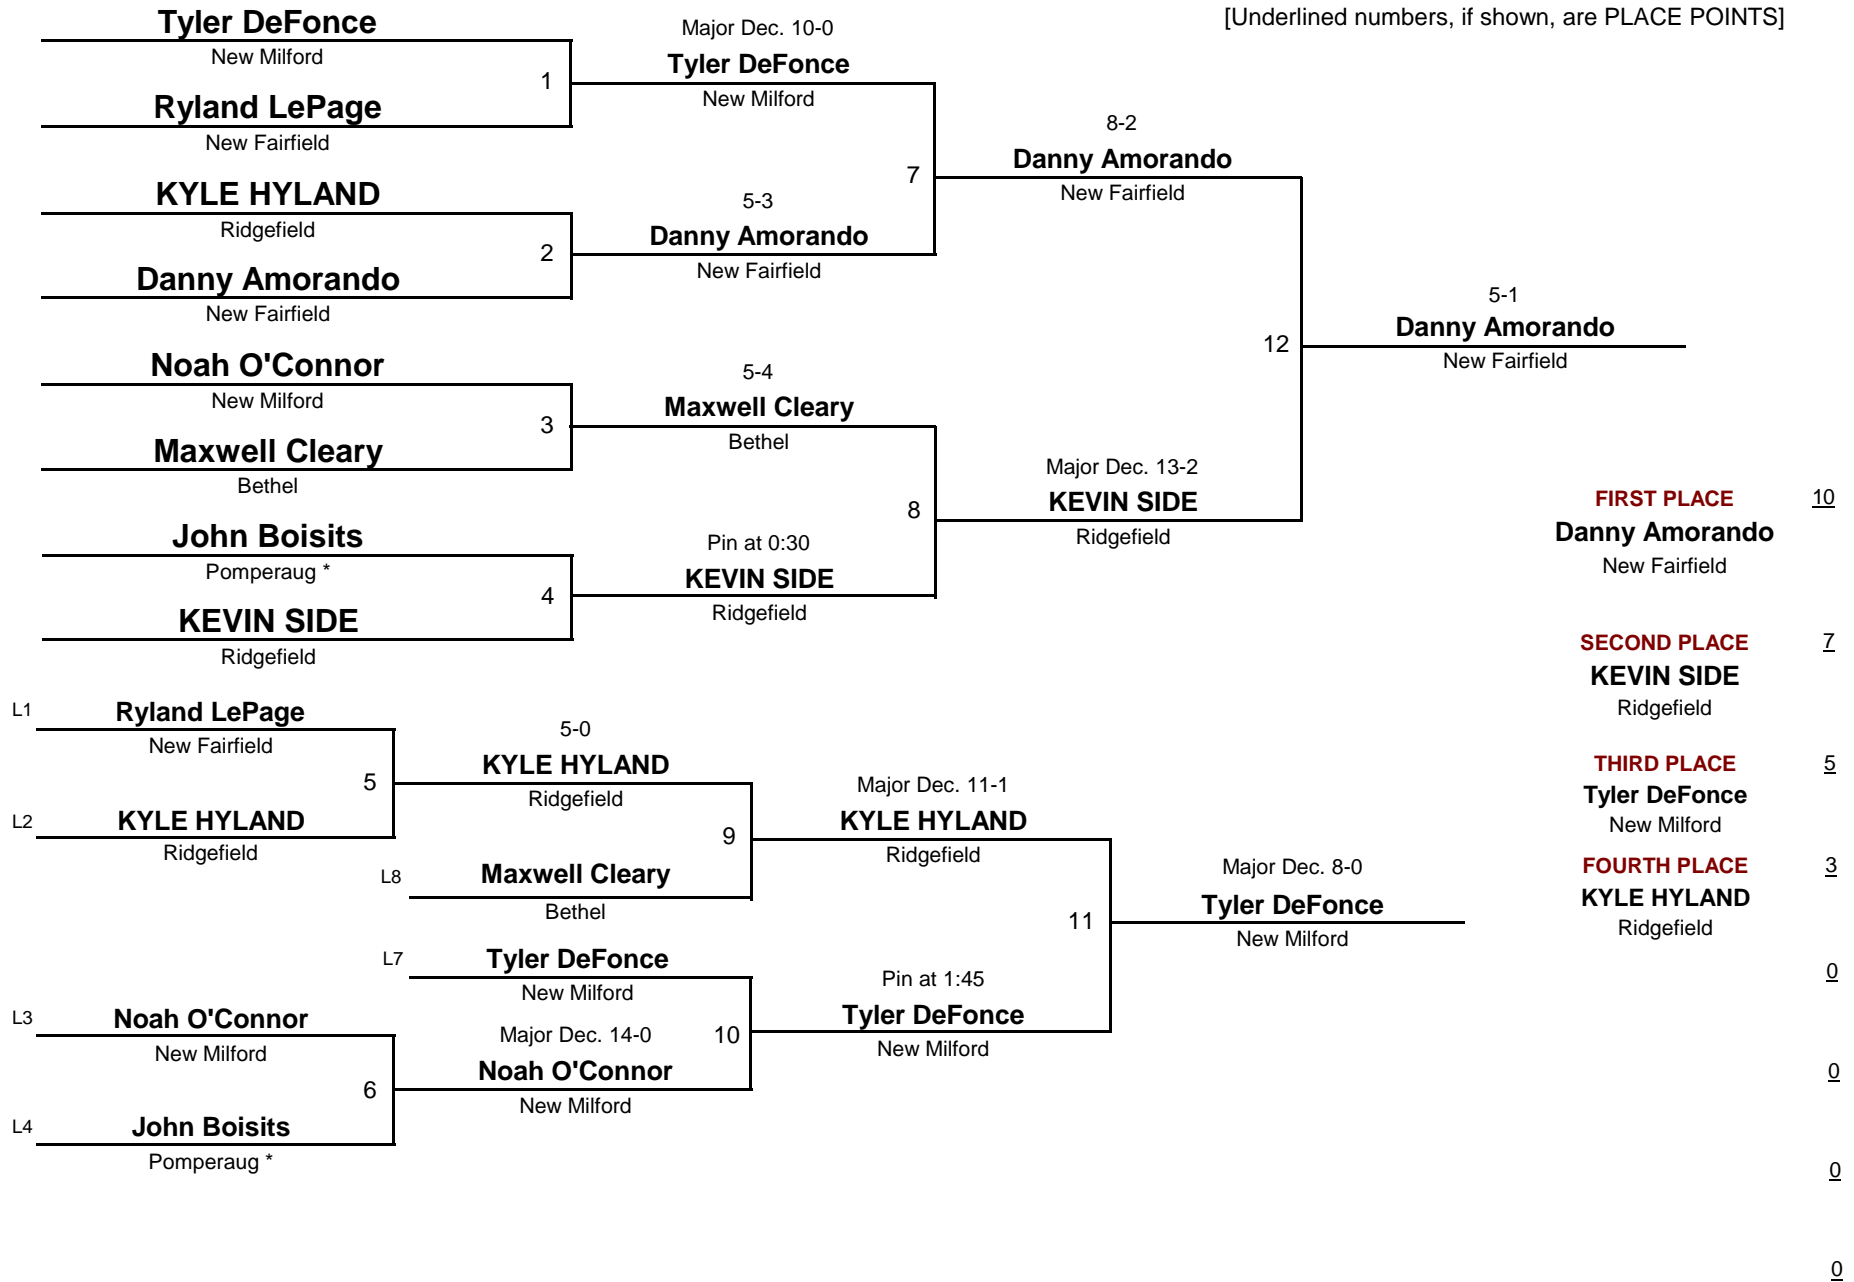

2ND & 3RD

203.0 #

Western CT Elementary League Championship

DIVISION

WEIGHT

February 4, 2006

[Underlined numbers, if shown, are PLACE POINTS]