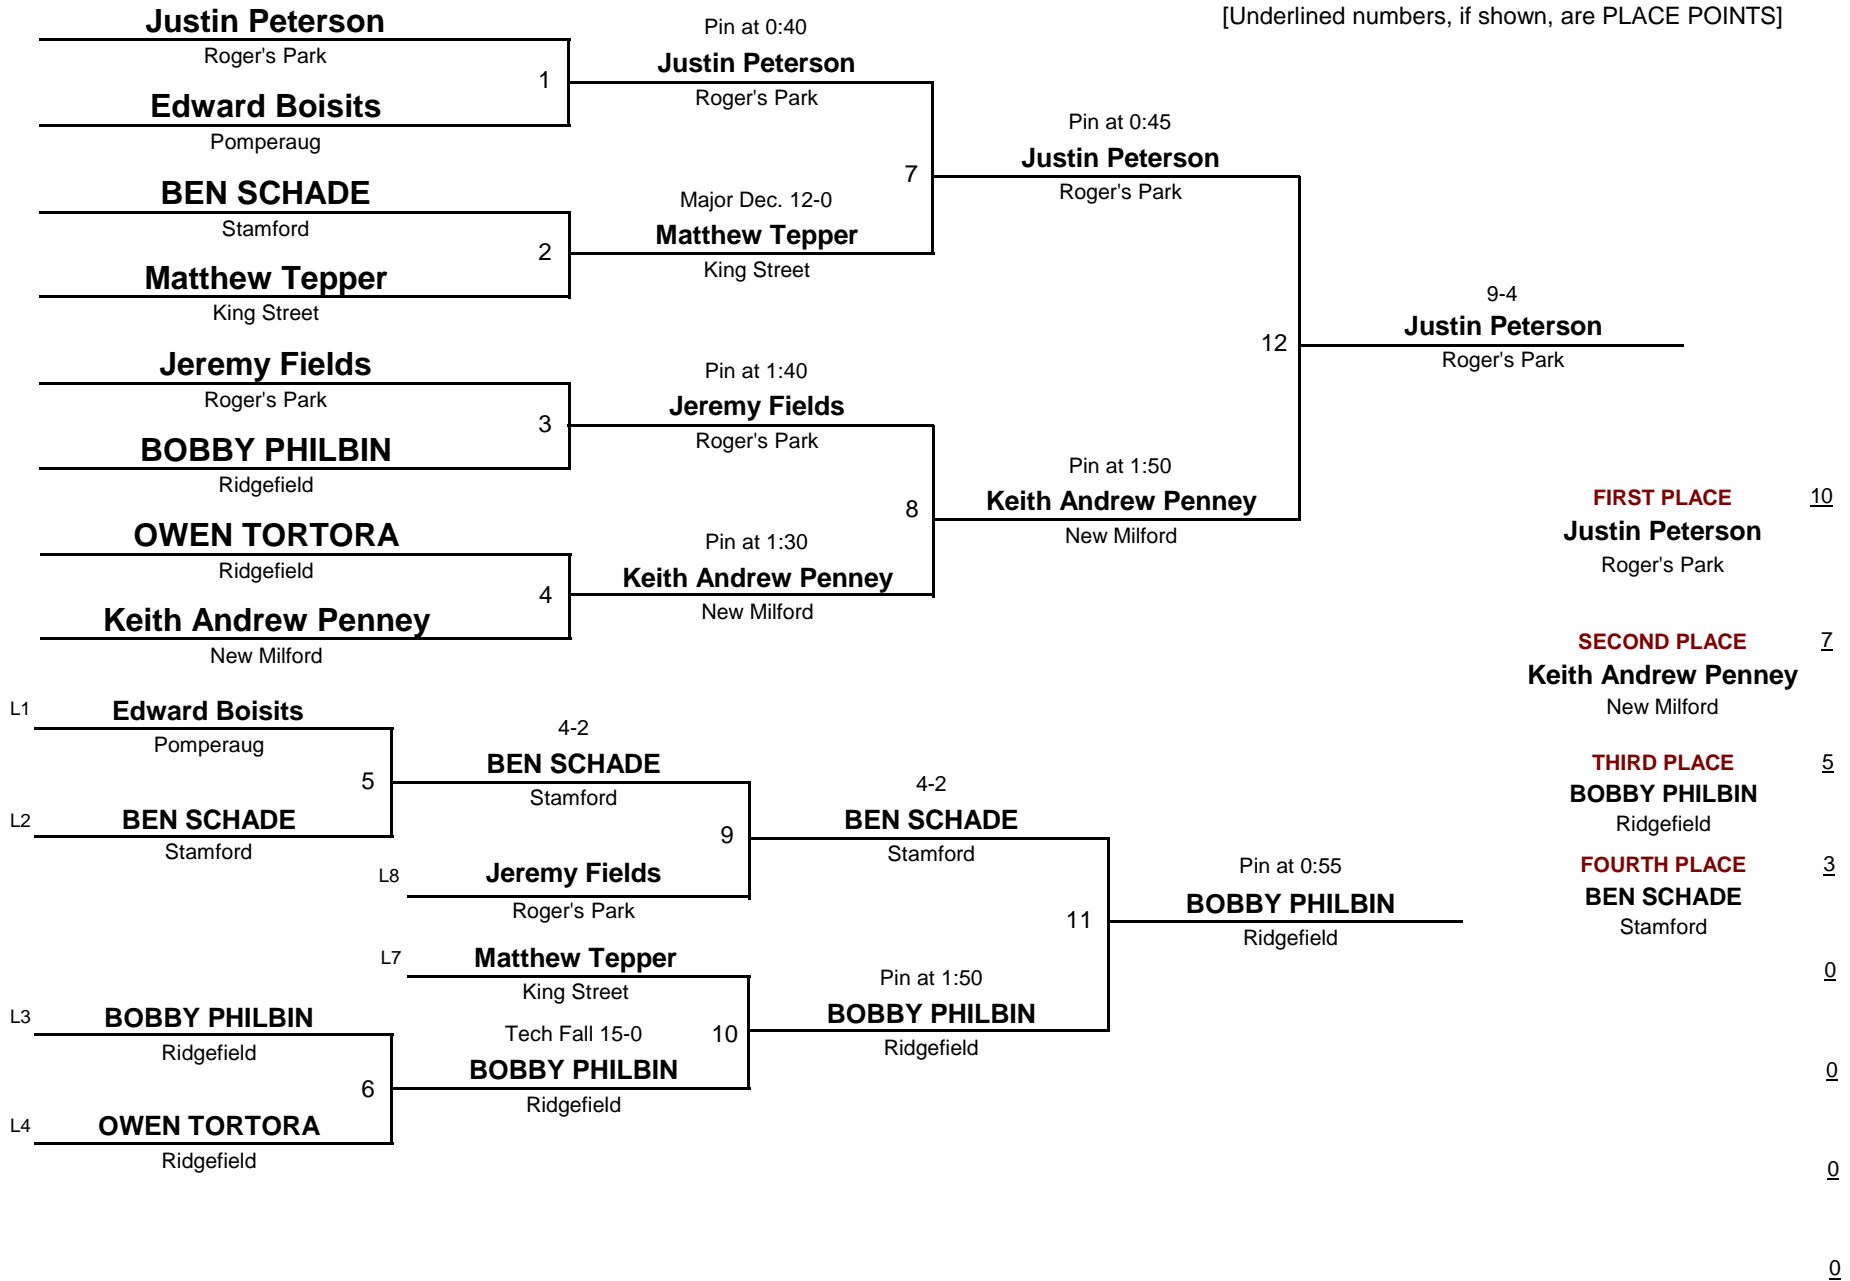

2ND & 3RD

201.0

Western CT Elementary League Championship

DIVISION

WEIGHT

February 4, 2006

[Underlined numbers, if shown, are PLACE POINTS]