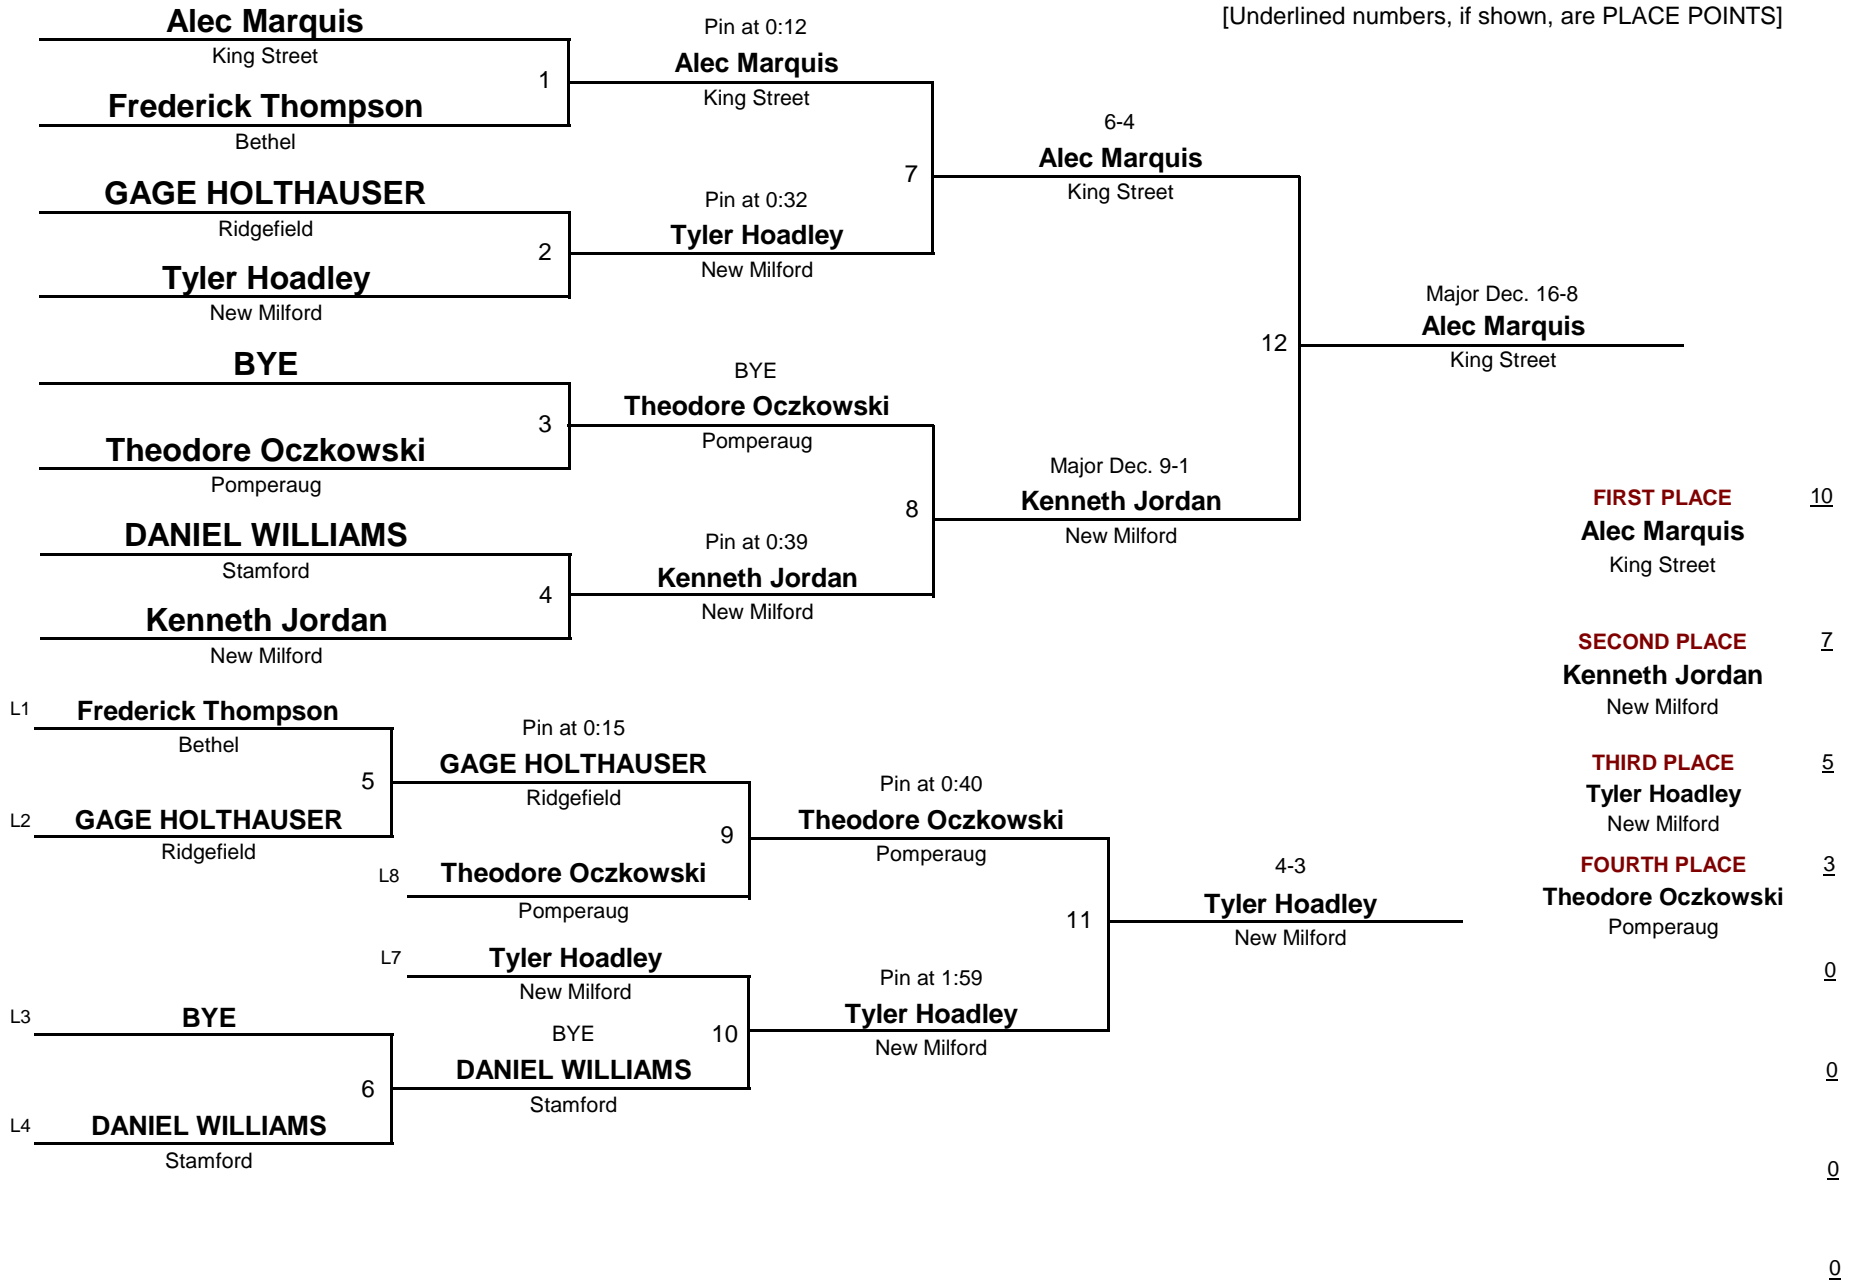

2ND & 3RD

205.0 #

Western CT Elementary League Championship

DIVISION

WEIGHT

February 4, 2006

[Underlined numbers, if shown, are PLACE POINTS]