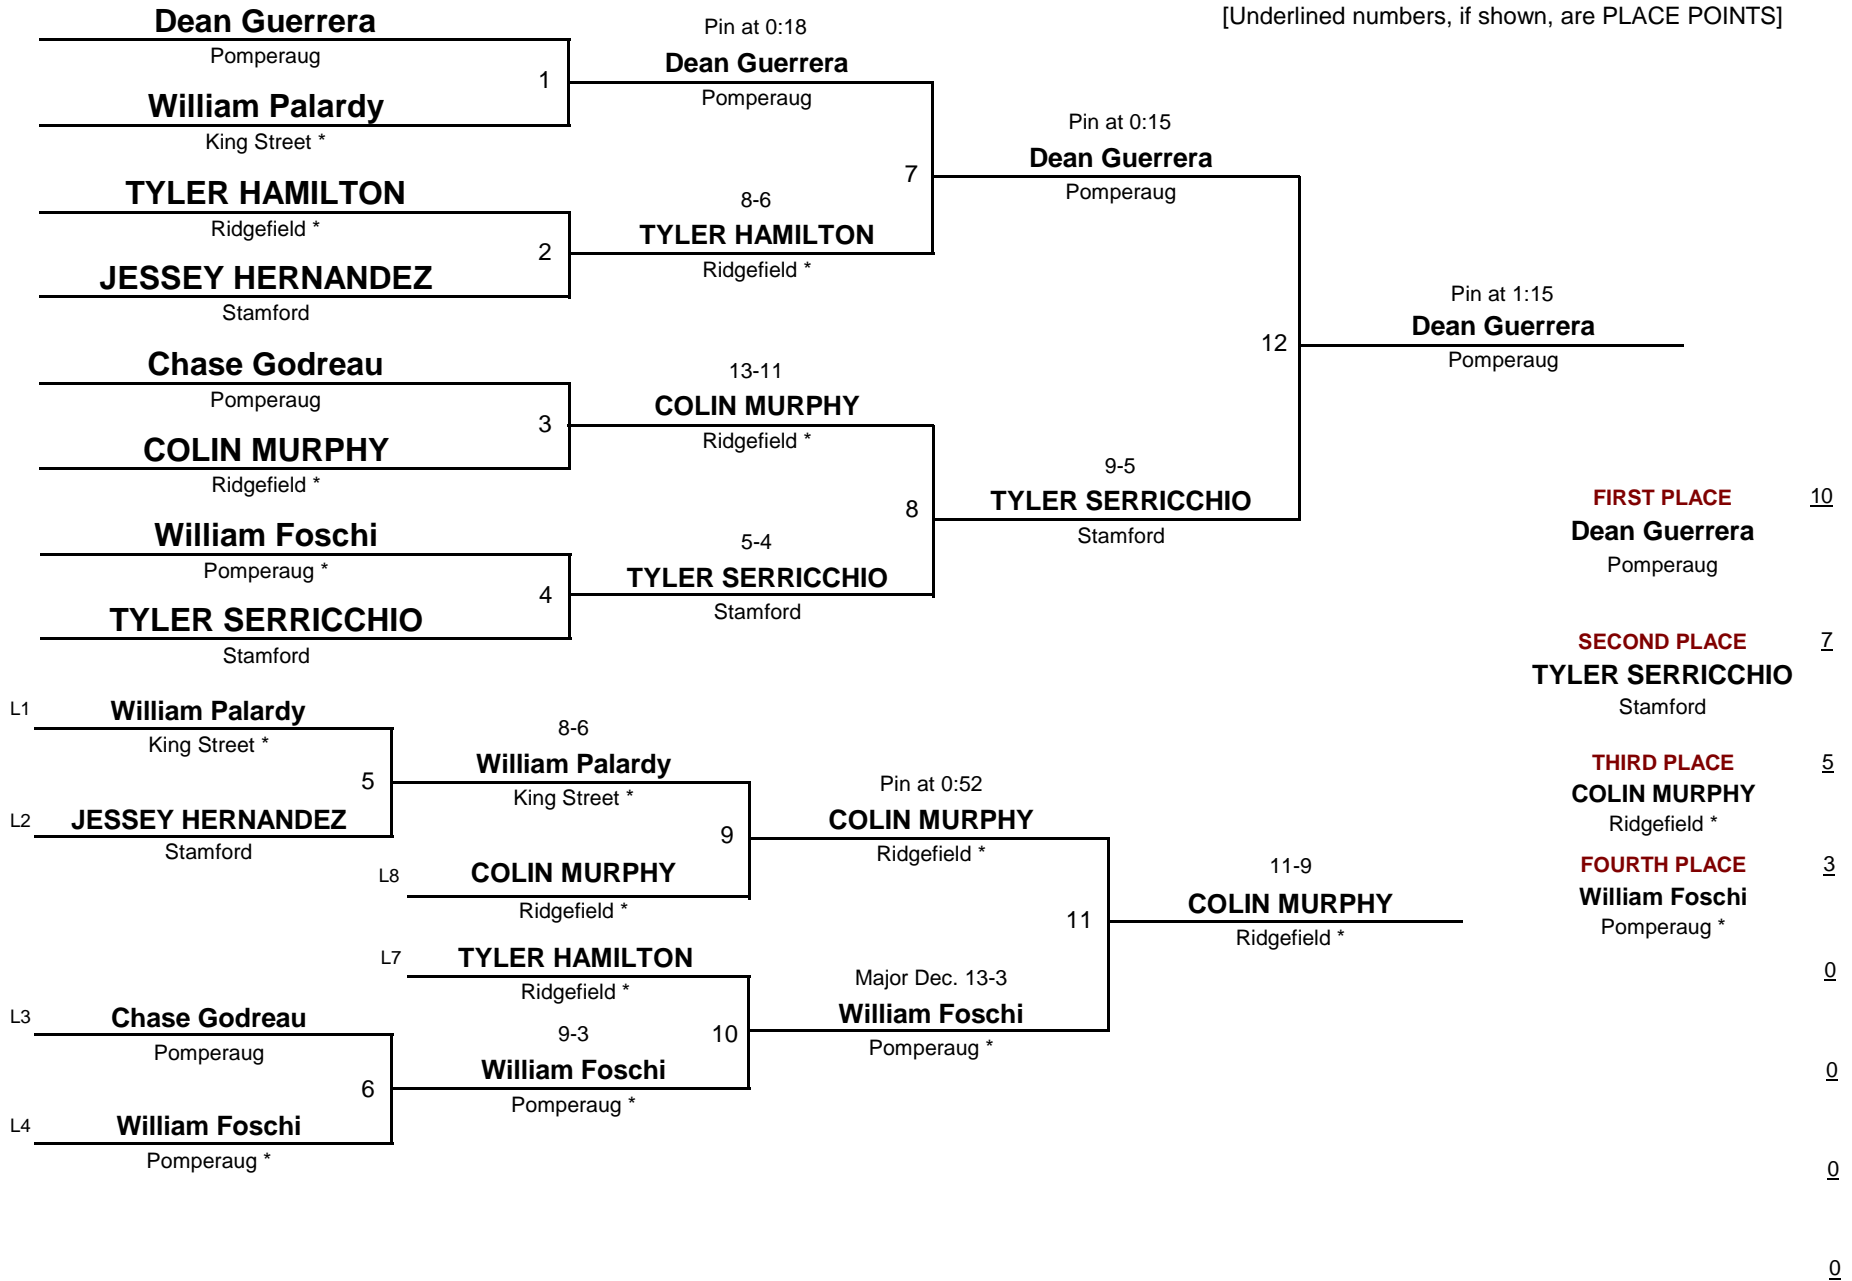

2ND & 3RD

204.0

Western CT Elementary League Championship

DIVISION

WEIGHT

February 4, 2006

[Underlined numbers, if shown, are PLACE POINTS]