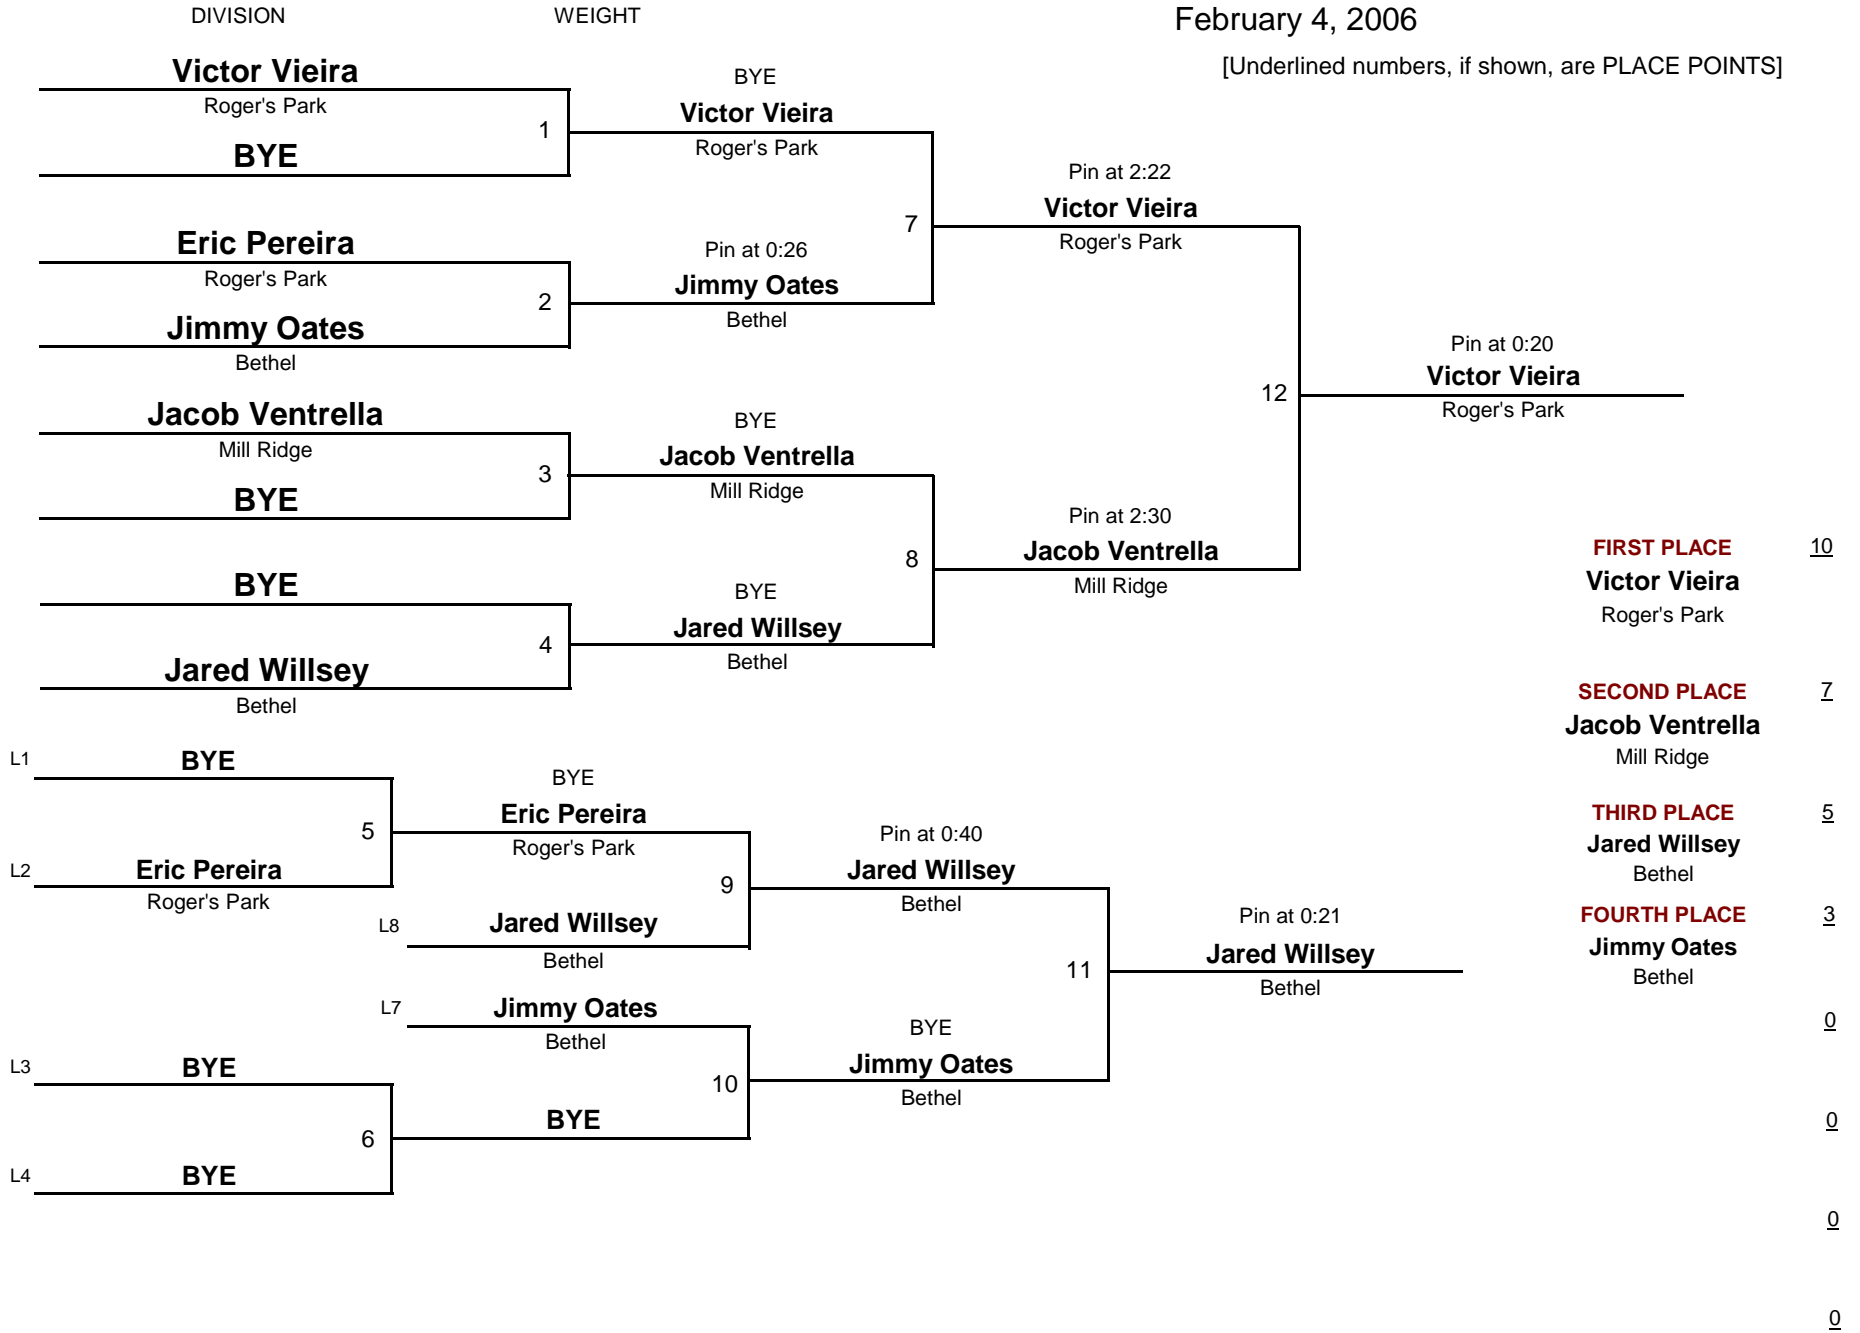

2ND & 3RD

209.0 #

Western CT Elementary League Championship

February 4, 2006

[Underlined numbers, if shown, are PLACE POINTS]