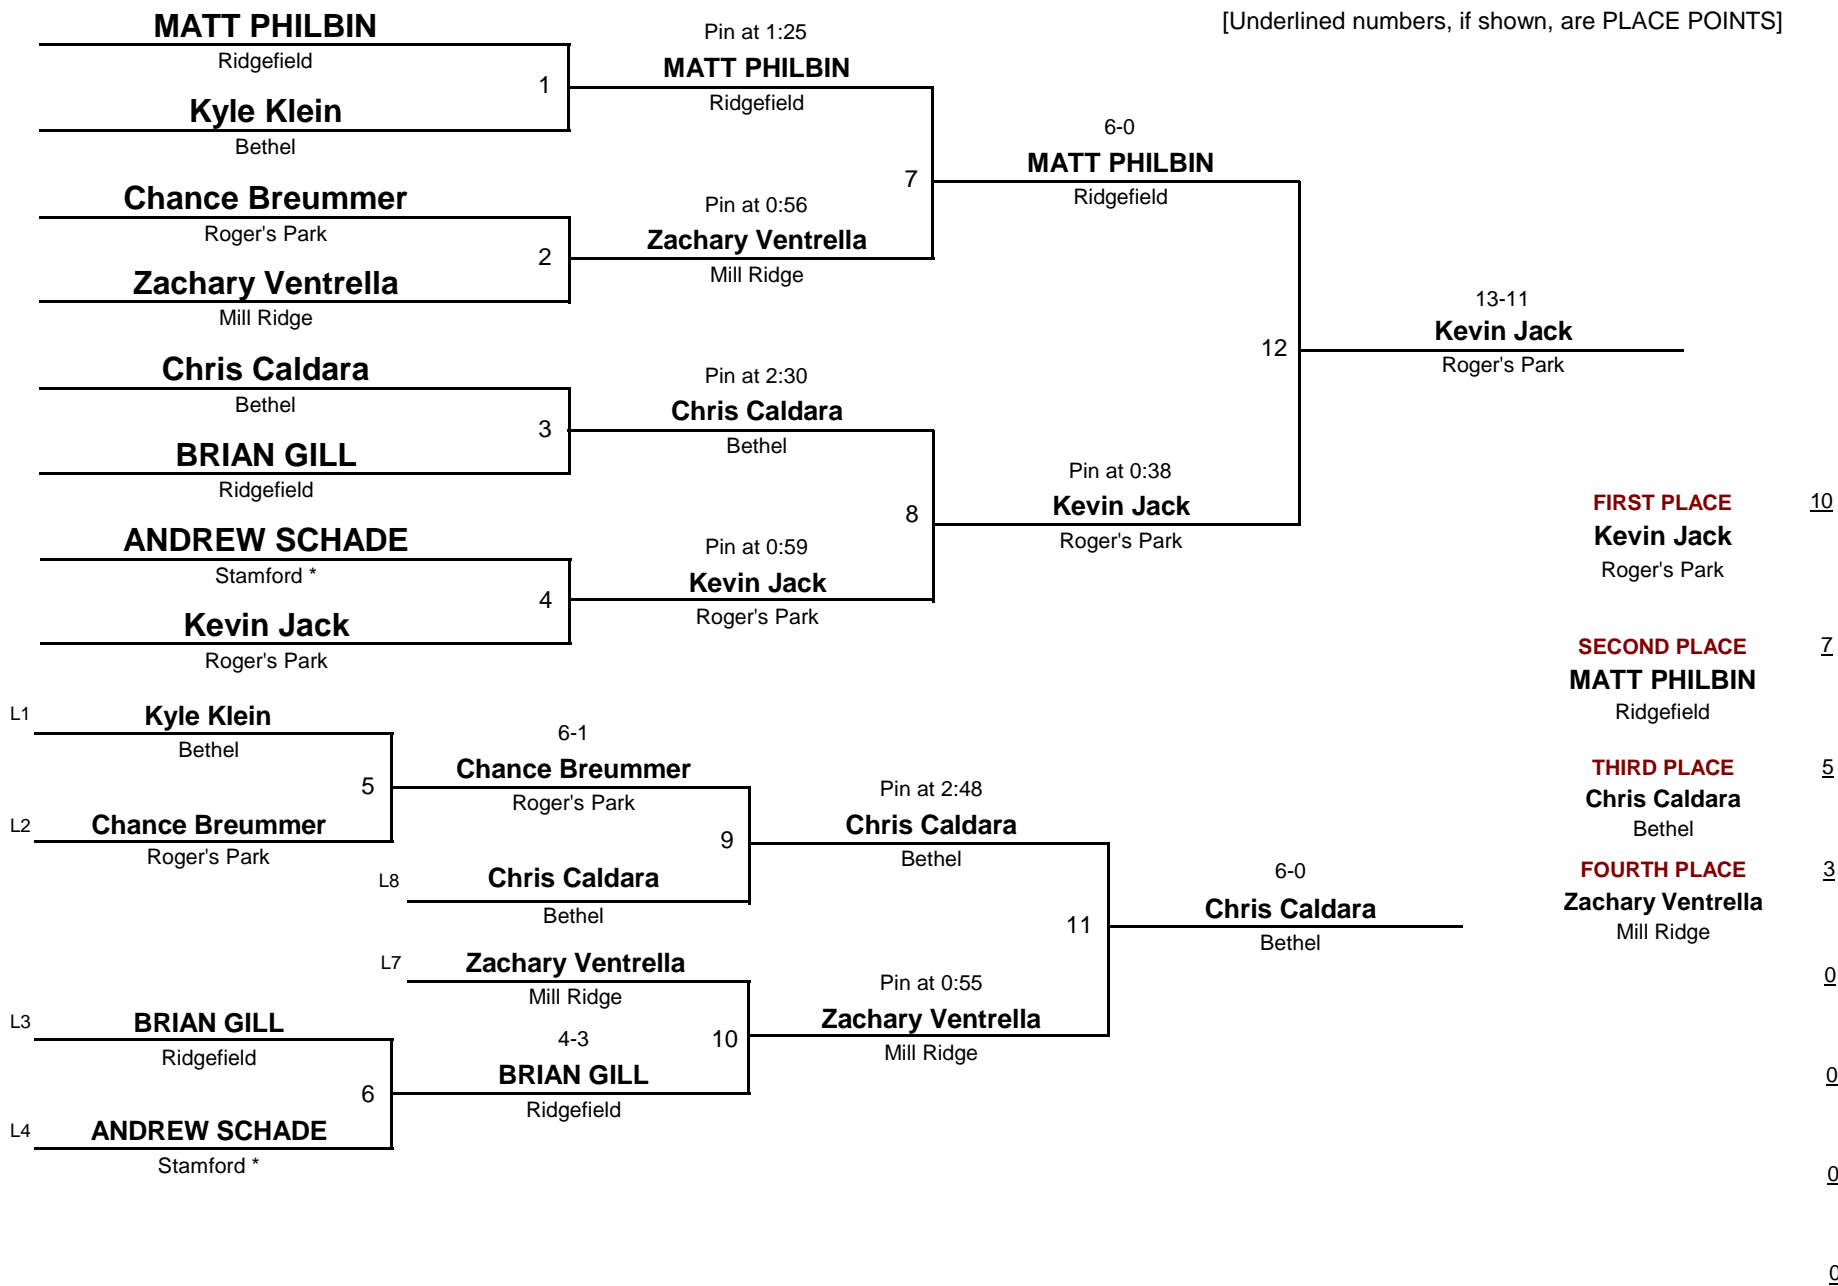

4TH & 5TH

302.0

Western CT Elementary League Championship

DIVISION

WEIGHT

February 4, 2006

[Underlined numbers, if shown, are PLACE POINTS]