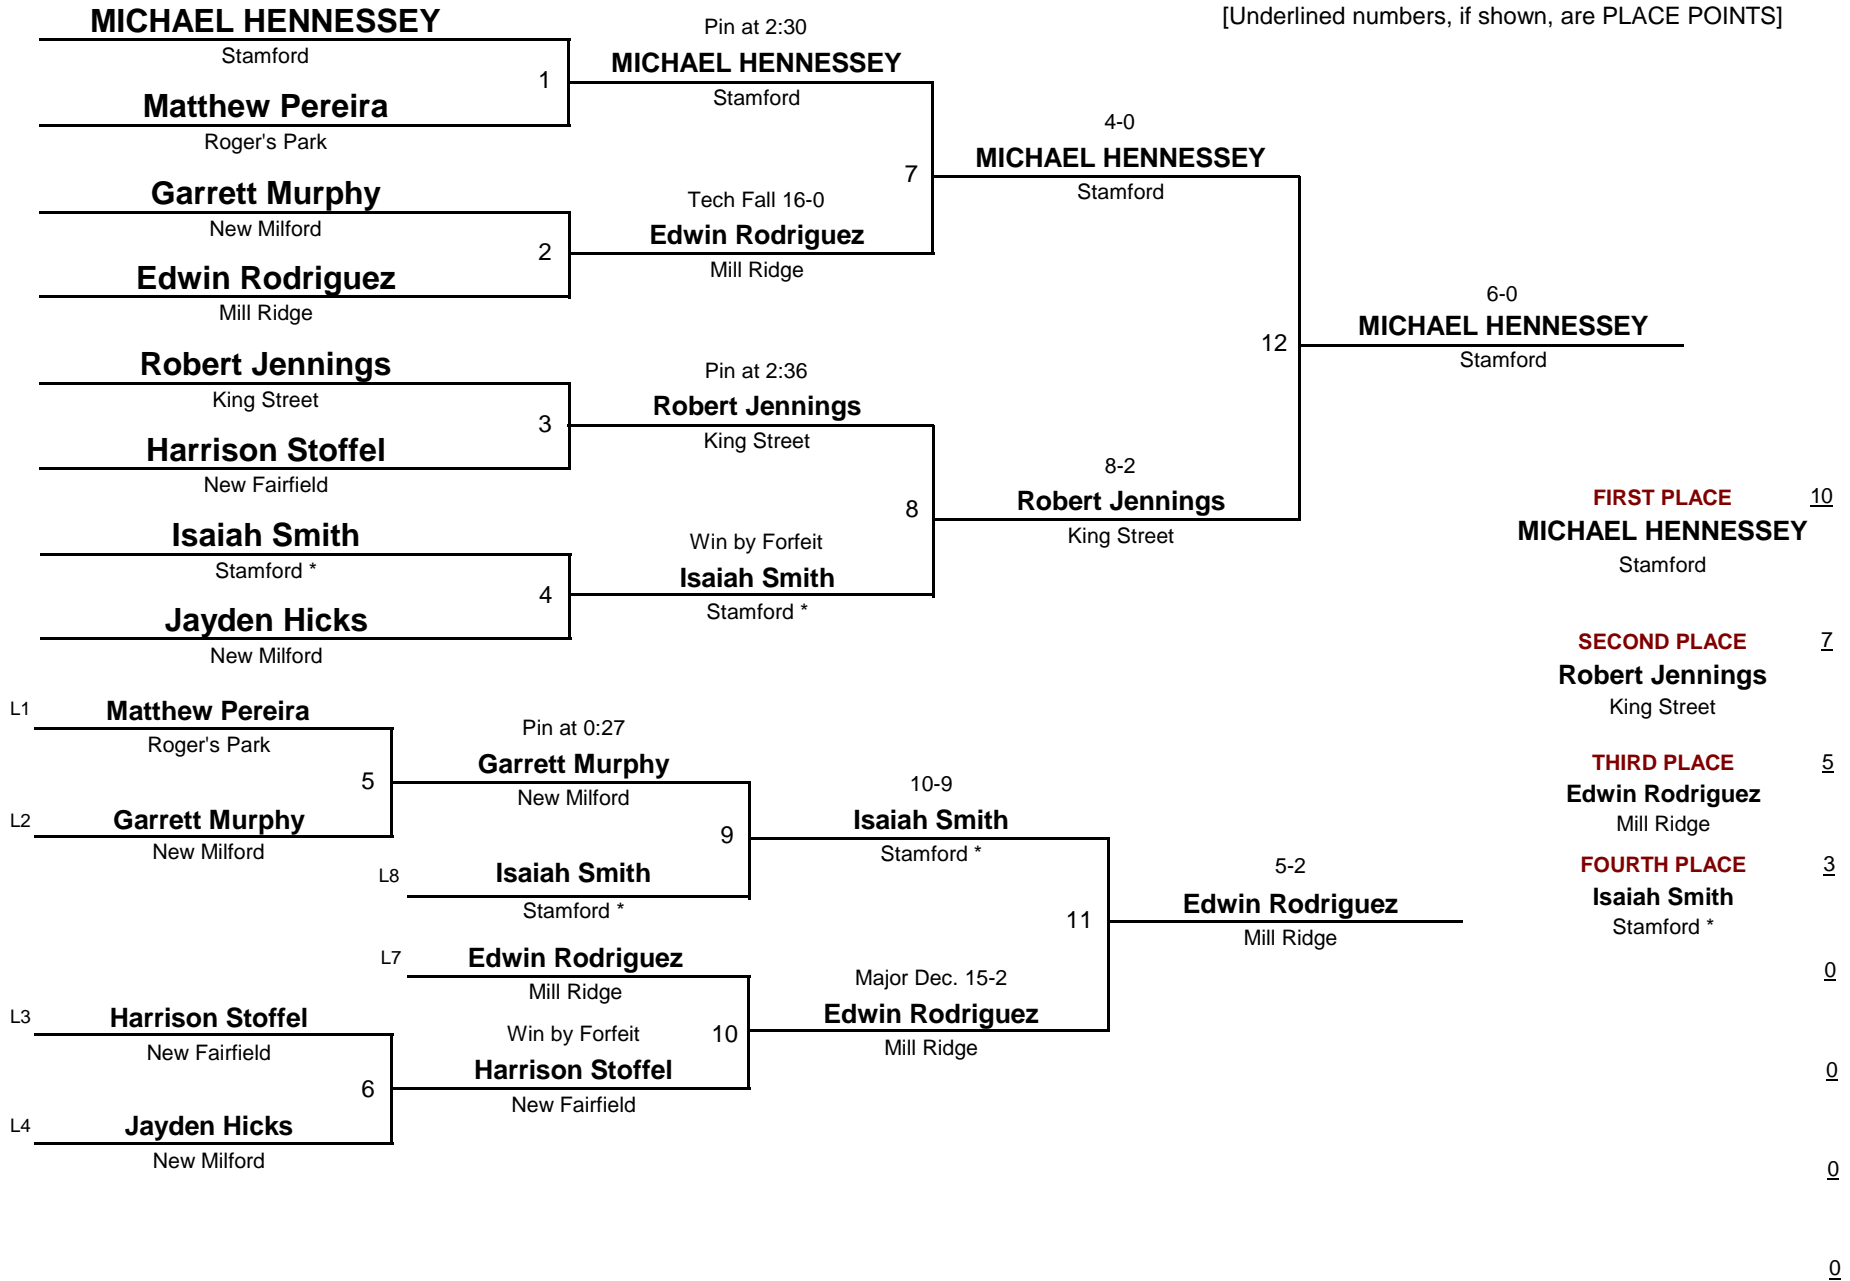

[Underlined numbers, if shown, are PLACE POINTS]

K TO 1ST

DIVISION

101.0

WEIGHT

Western CT Elementary League Championship

February 4, 2006

[Underlined numbers, if shown, are PLACE POINTS]