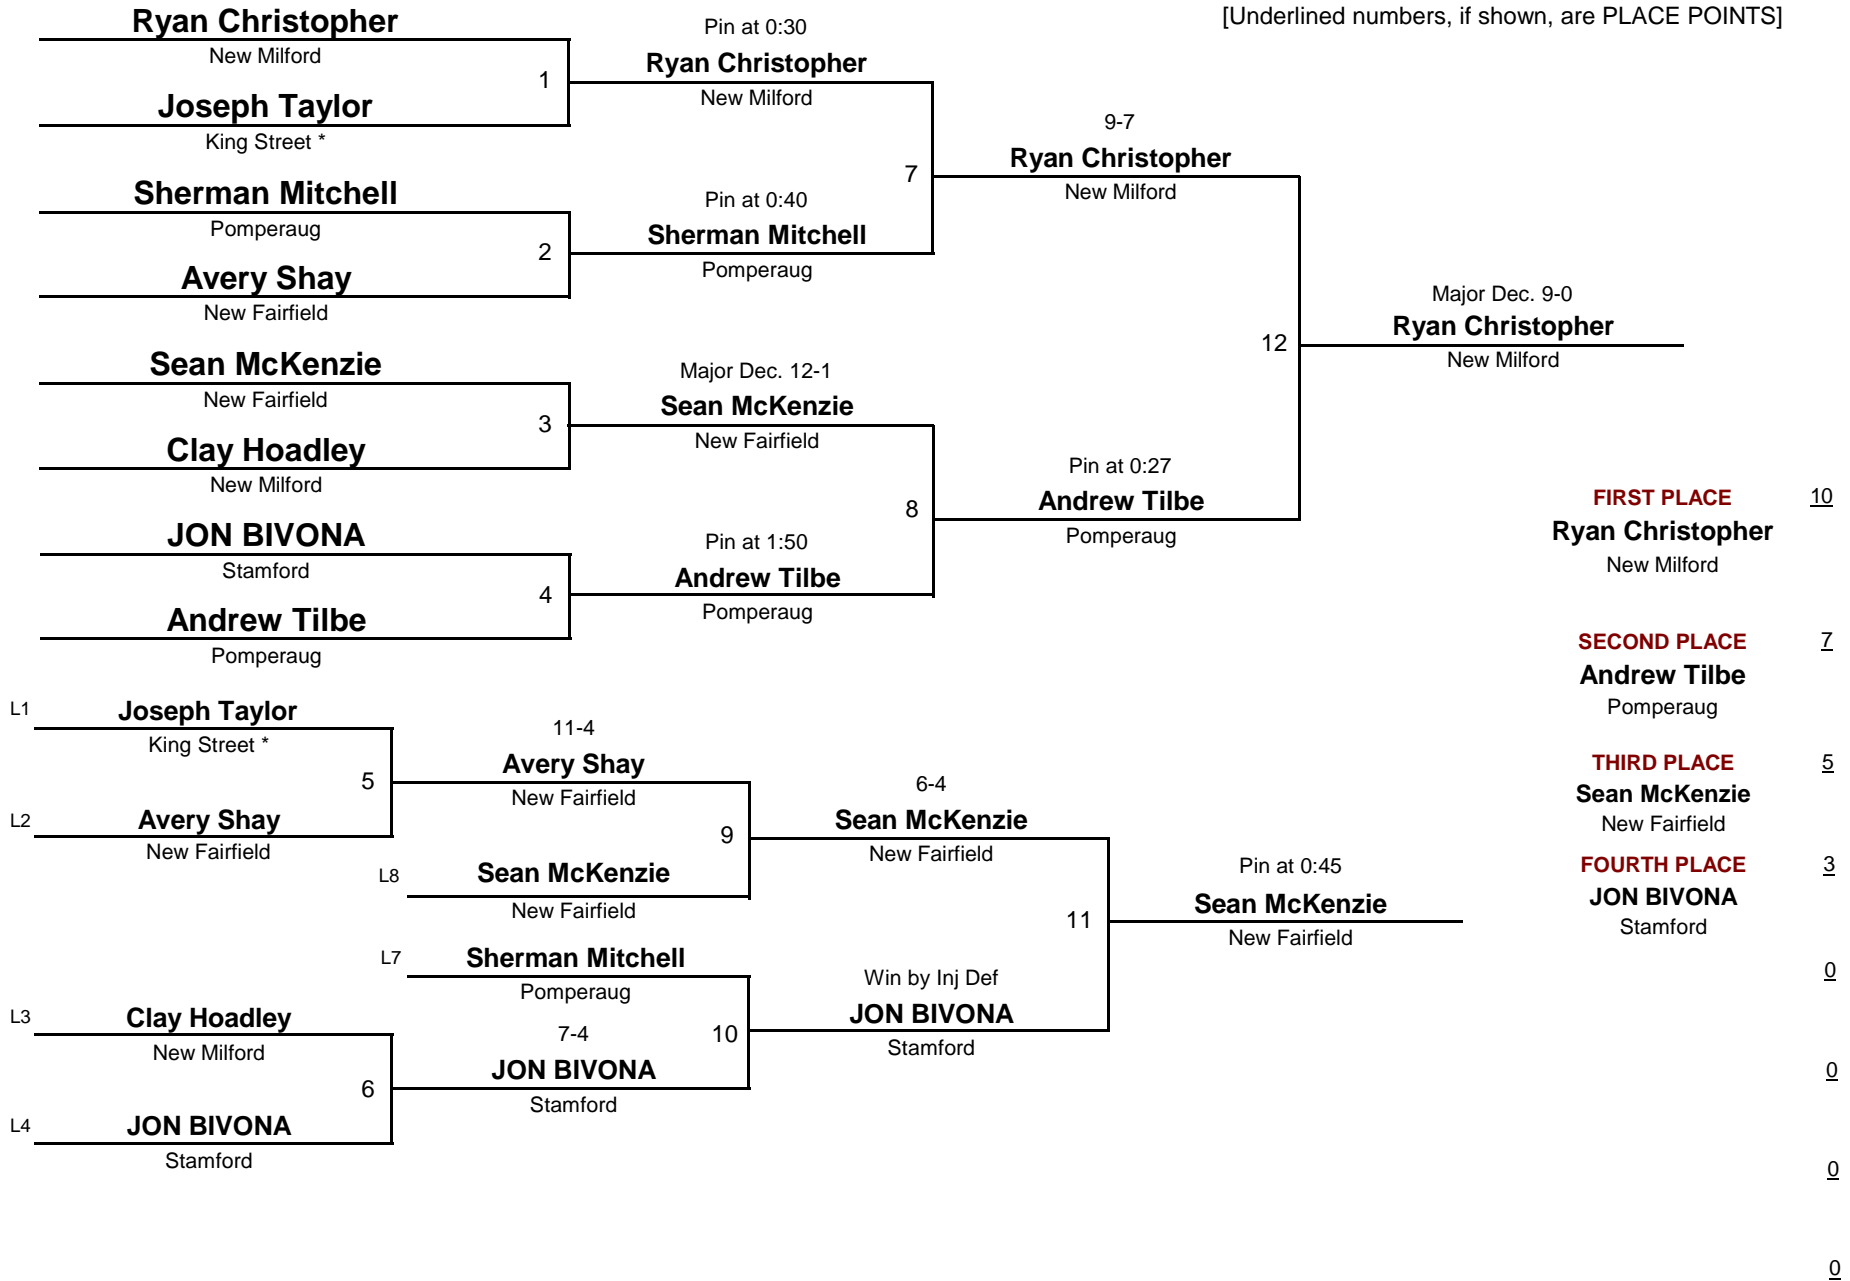

K TO 1ST

DIVISION

102.0

WEIGHT

Western CT Elementary League Championship

February 4, 2006

[Underlined numbers, if shown, are PLACE POINTS]