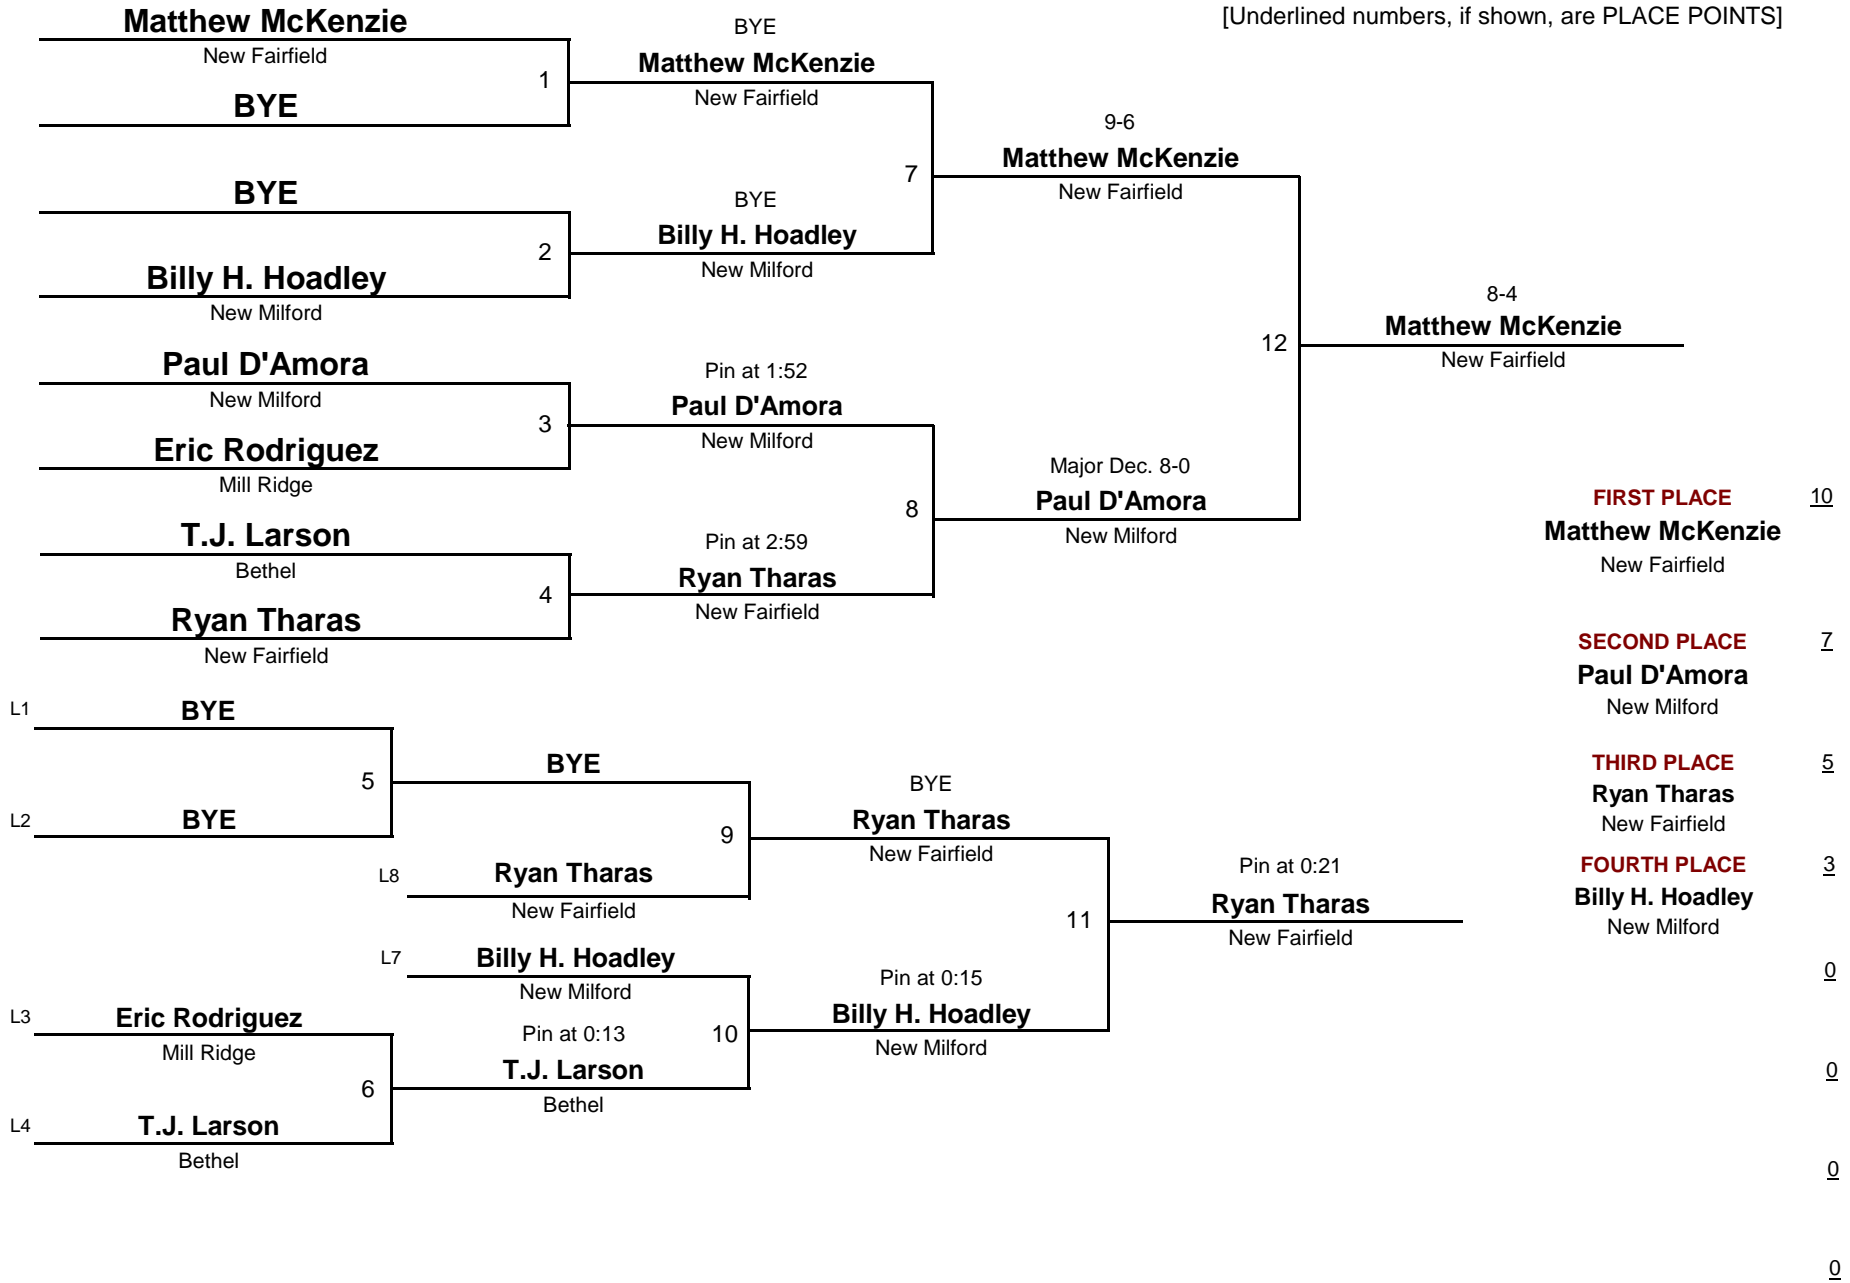

4TH & 5TH

309.0

Western CT Elementary League Championship

DIVISION

WEIGHT

February 4, 2006

[Underlined numbers, if shown, are PLACE POINTS]