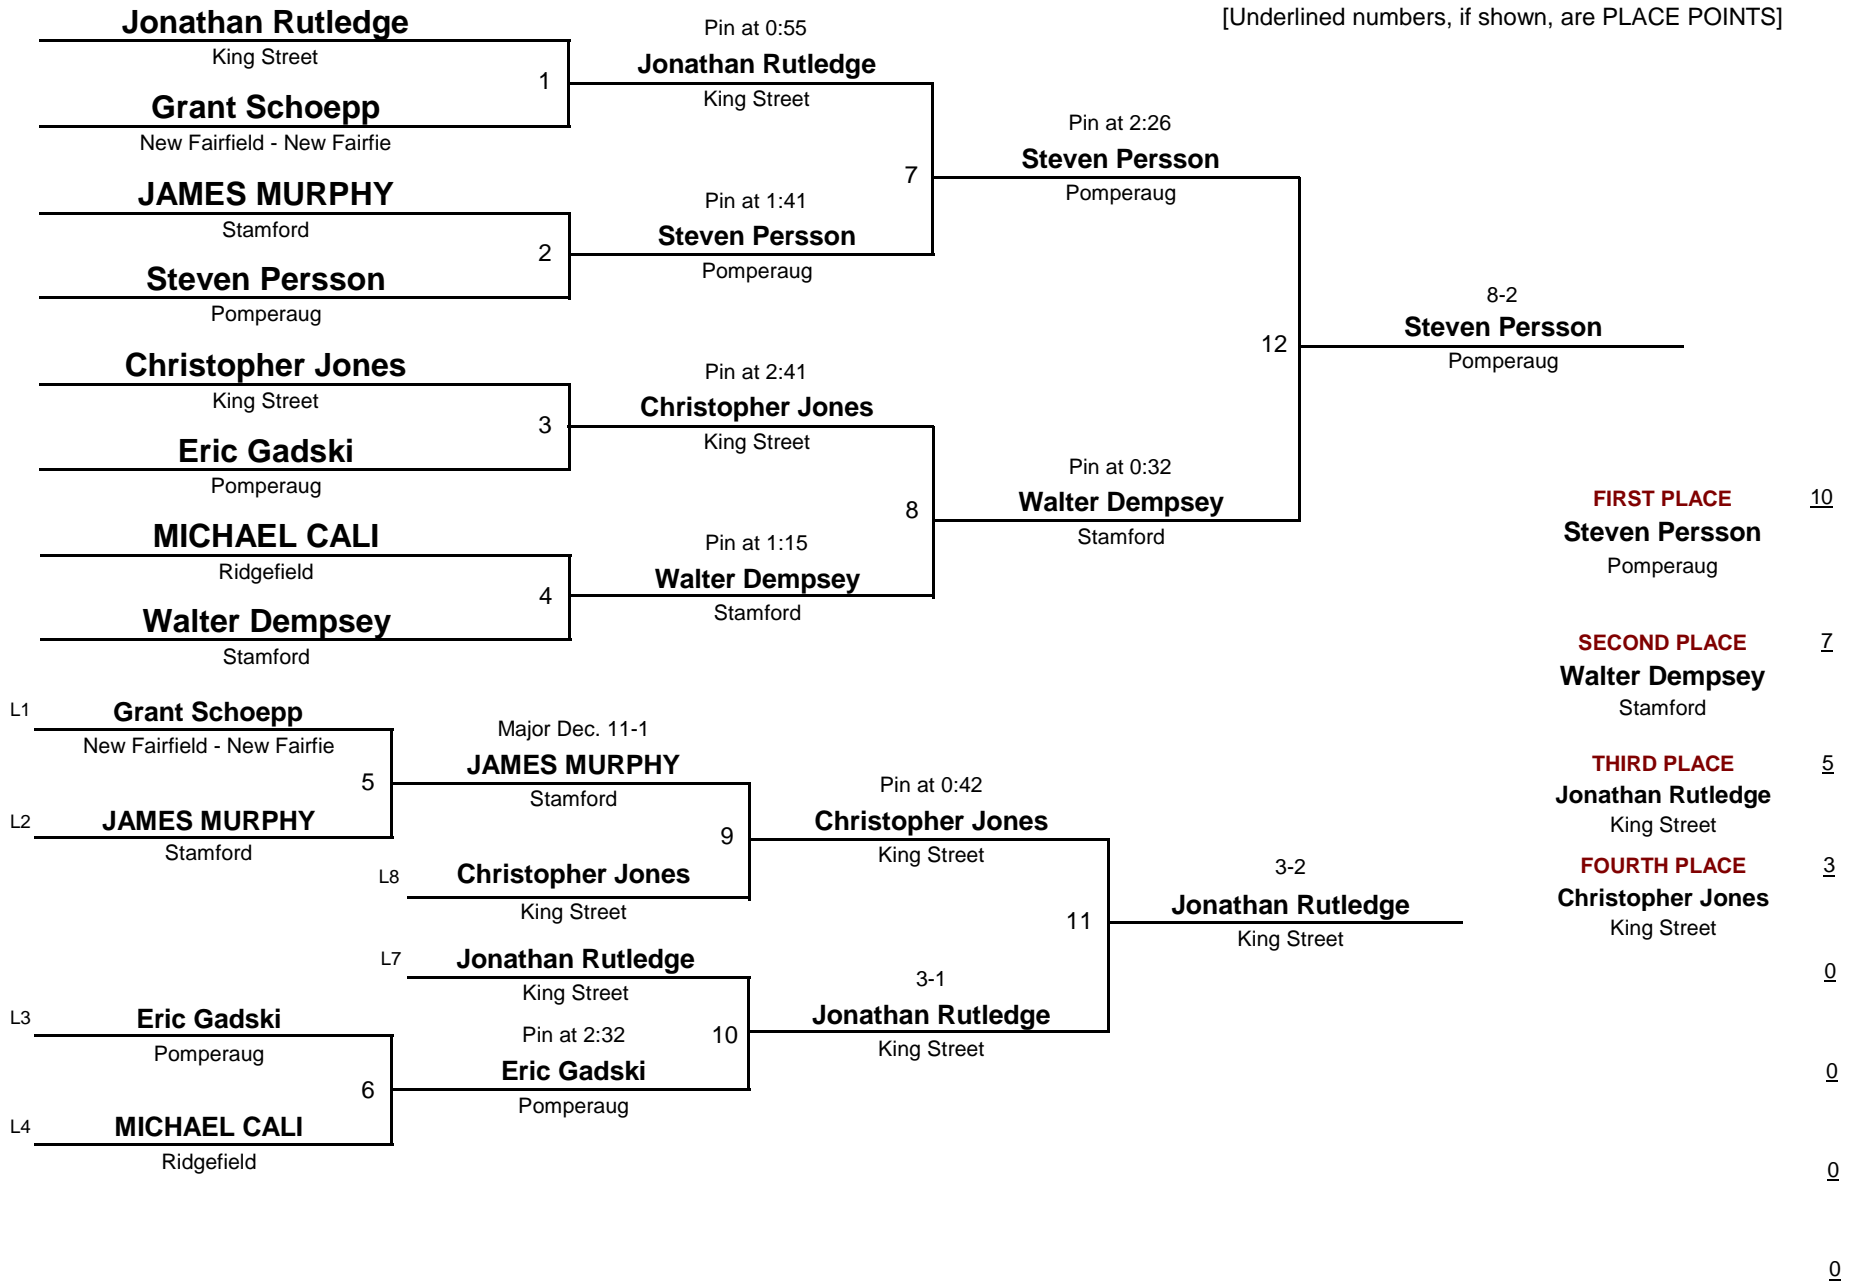

4TH & 5TH

303.0

Western CT Elementary League Championship

DIVISION

WEIGHT

February 4, 2006

[Underlined numbers, if shown, are PLACE POINTS]