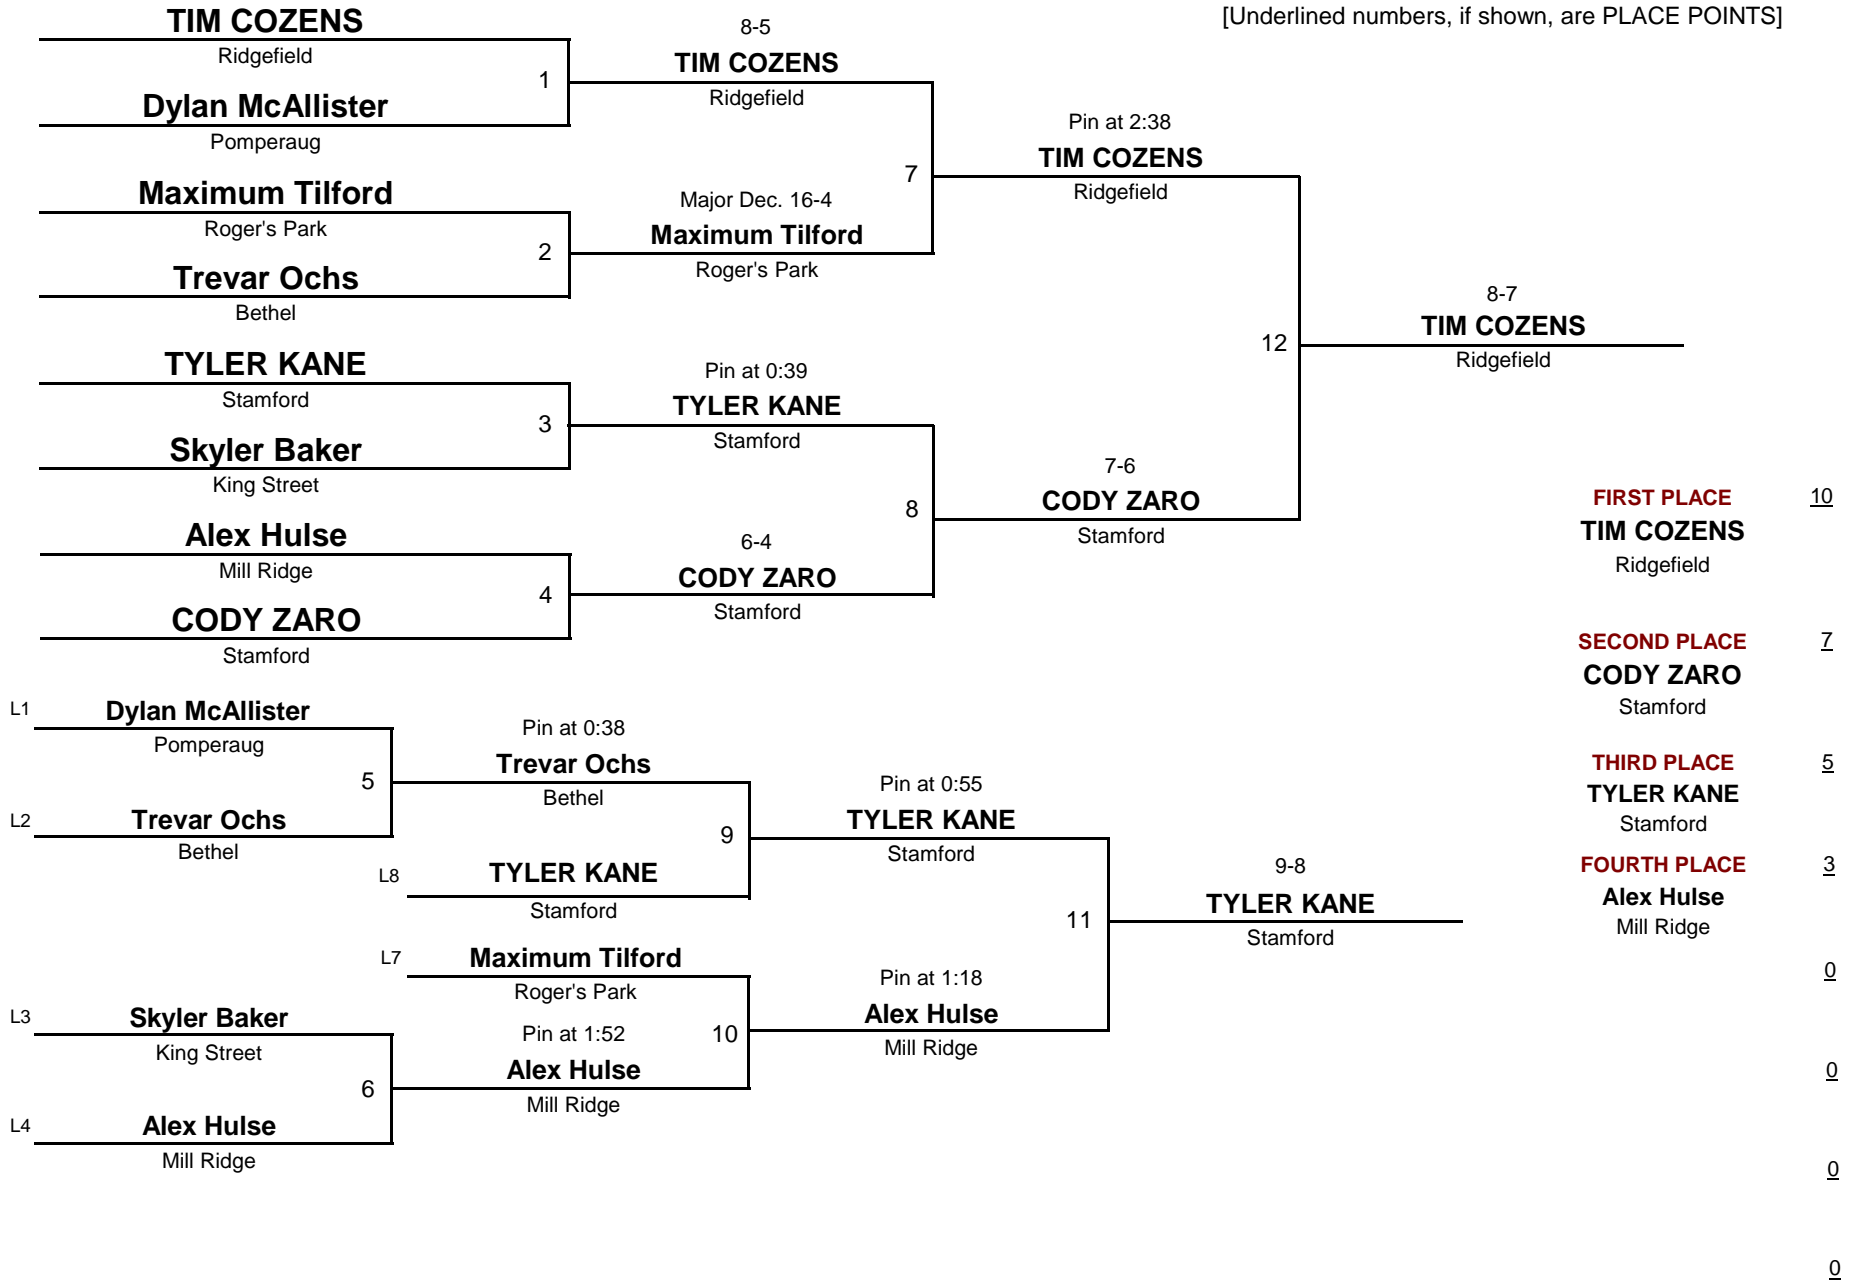

4TH & 5TH

308.0

Western CT Elementary League Championship

DIVISION

WEIGHT

February 4, 2006

[Underlined numbers, if shown, are PLACE POINTS]