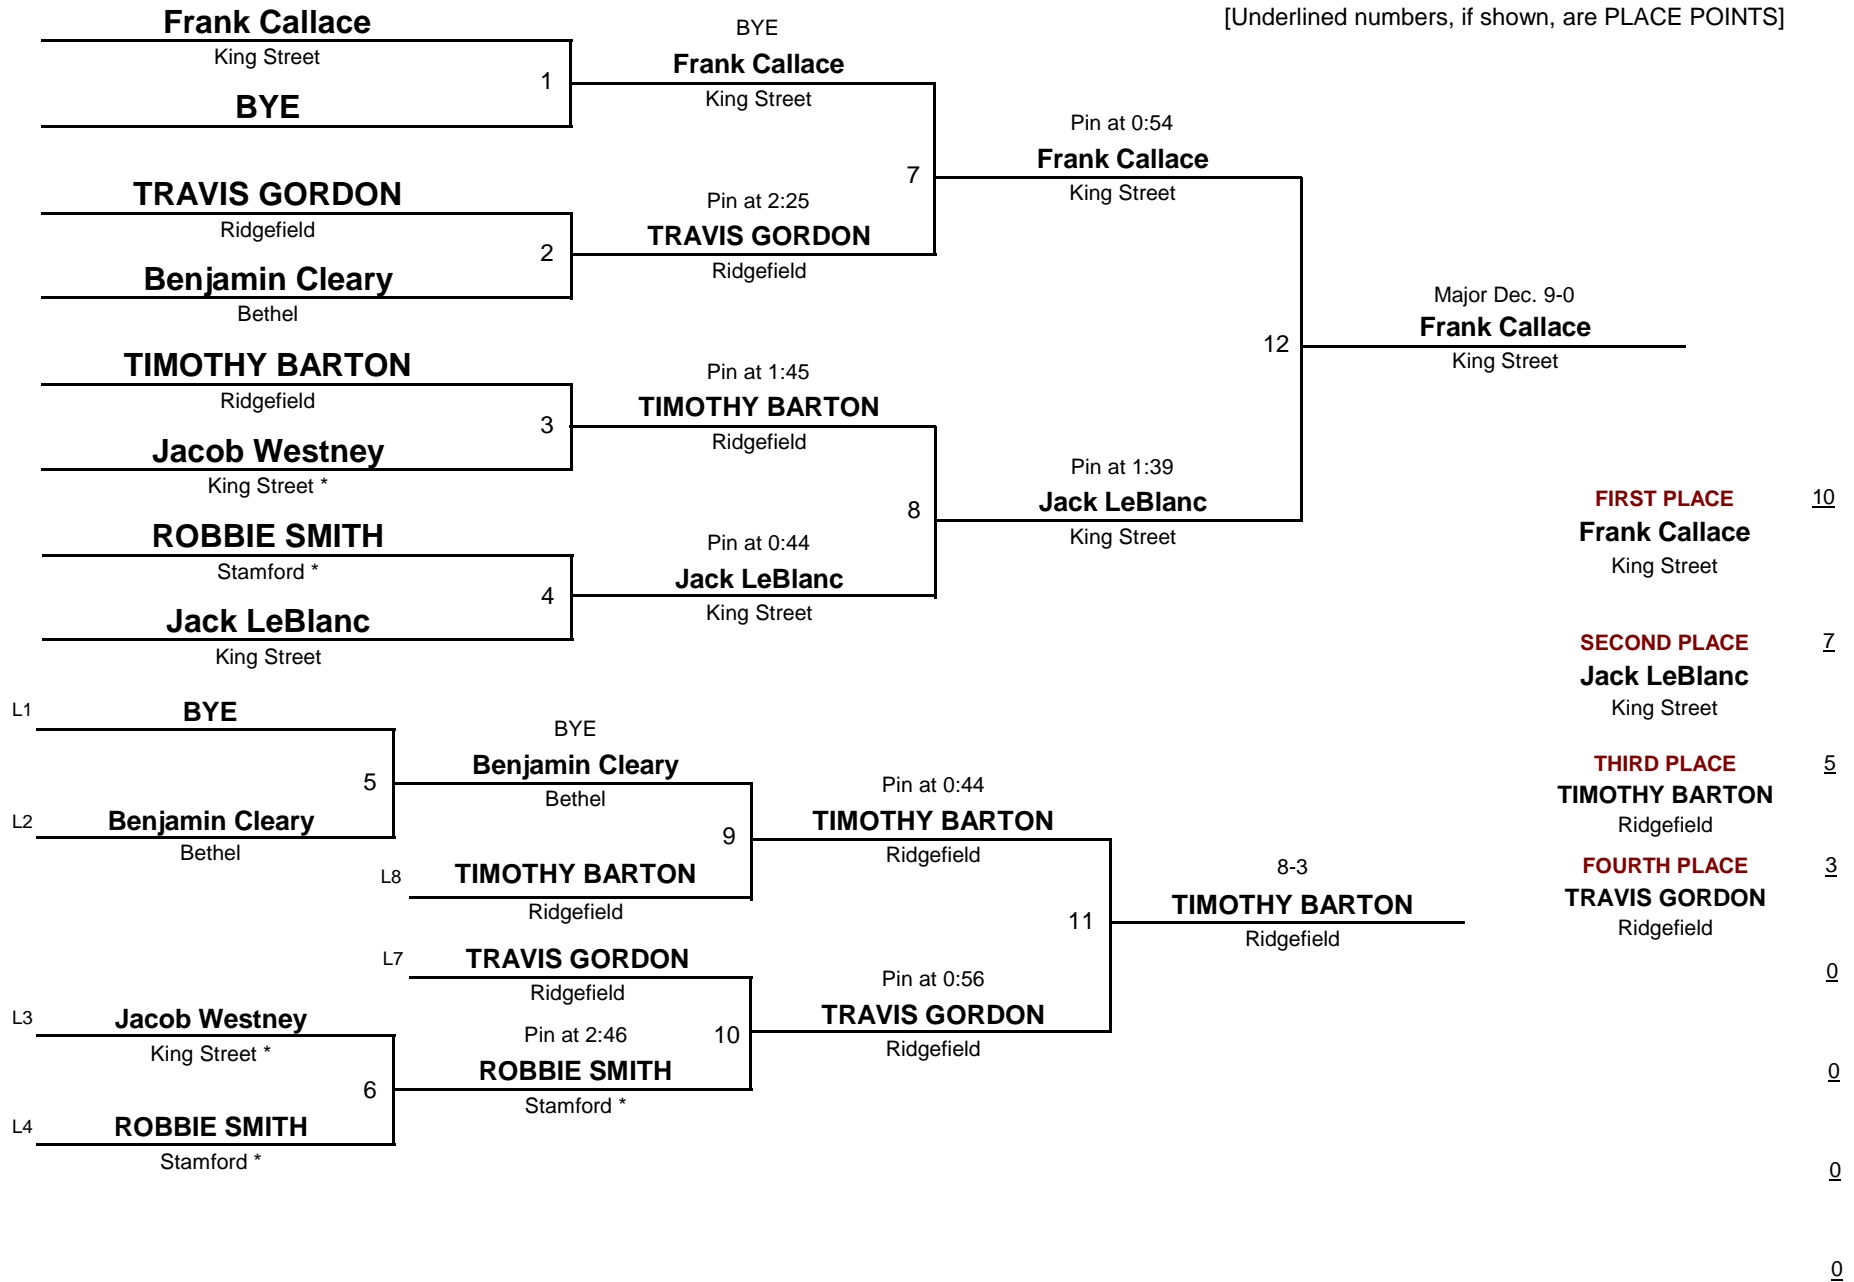

2ND & 3RD

207.0 #

Western CT Elementary League Championship

DIVISION

WEIGHT

February 4, 2006

[Underlined numbers, if shown, are PLACE POINTS]