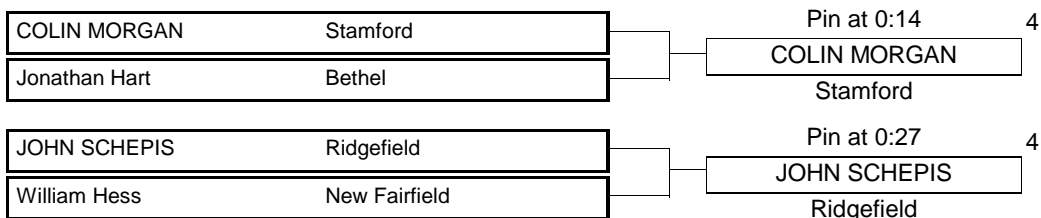

SECOND PLACE 7
COLIN MORGAN
Stamford

ROUND 2

THIRD PLACE 5
William Hess
New Fairfield

FOURTH PLACE 3
Jonathan Hart
Bethel

ROUND 3

[Underlined numbers, if shown, are PLACE POINTS]

4TH & 5TH

311.0