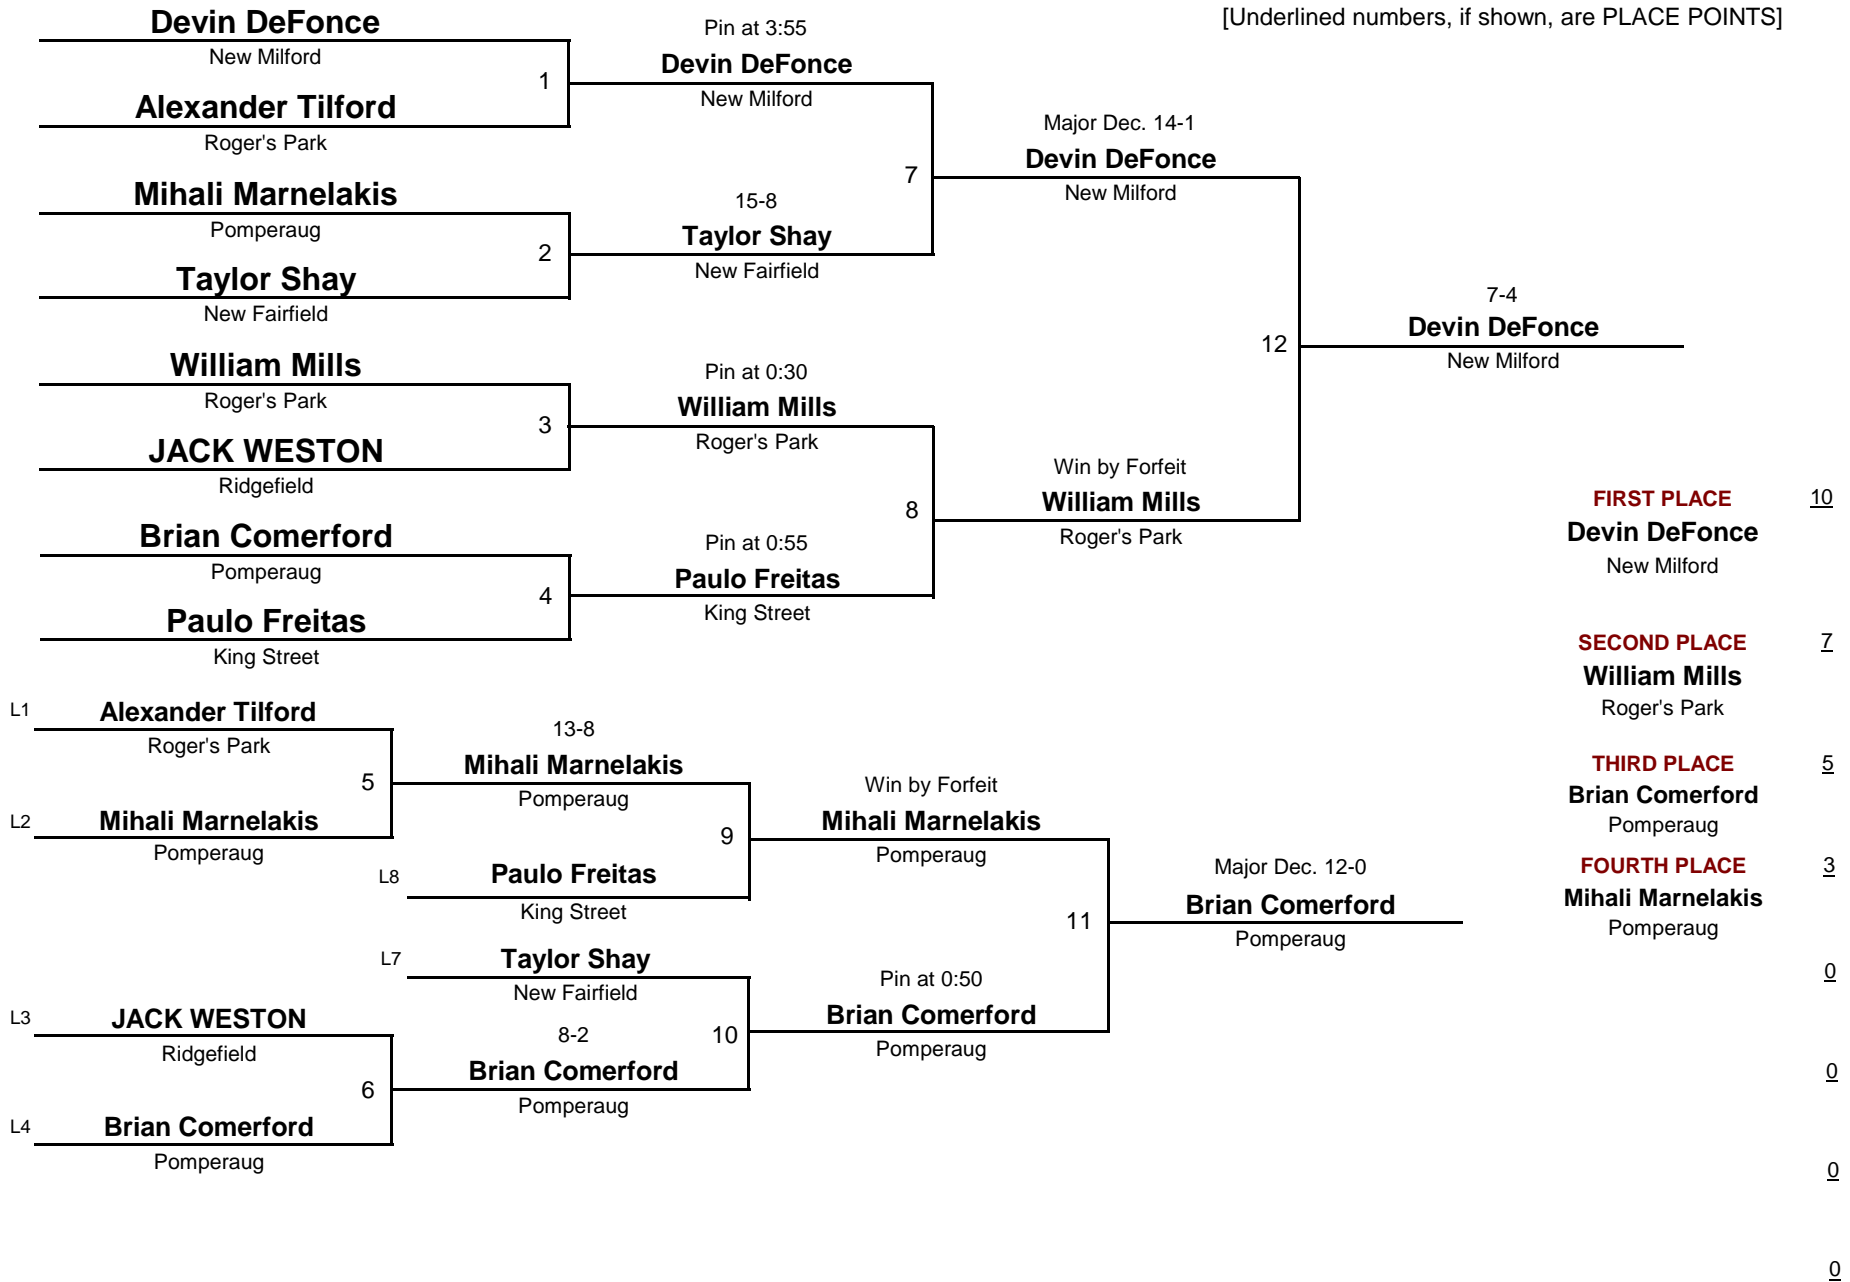

2ND & 3RD

202.0

Western CT Elementary League Championship

DIVISION

WEIGHT

February 4, 2006

[Underlined numbers, if shown, are PLACE POINTS]