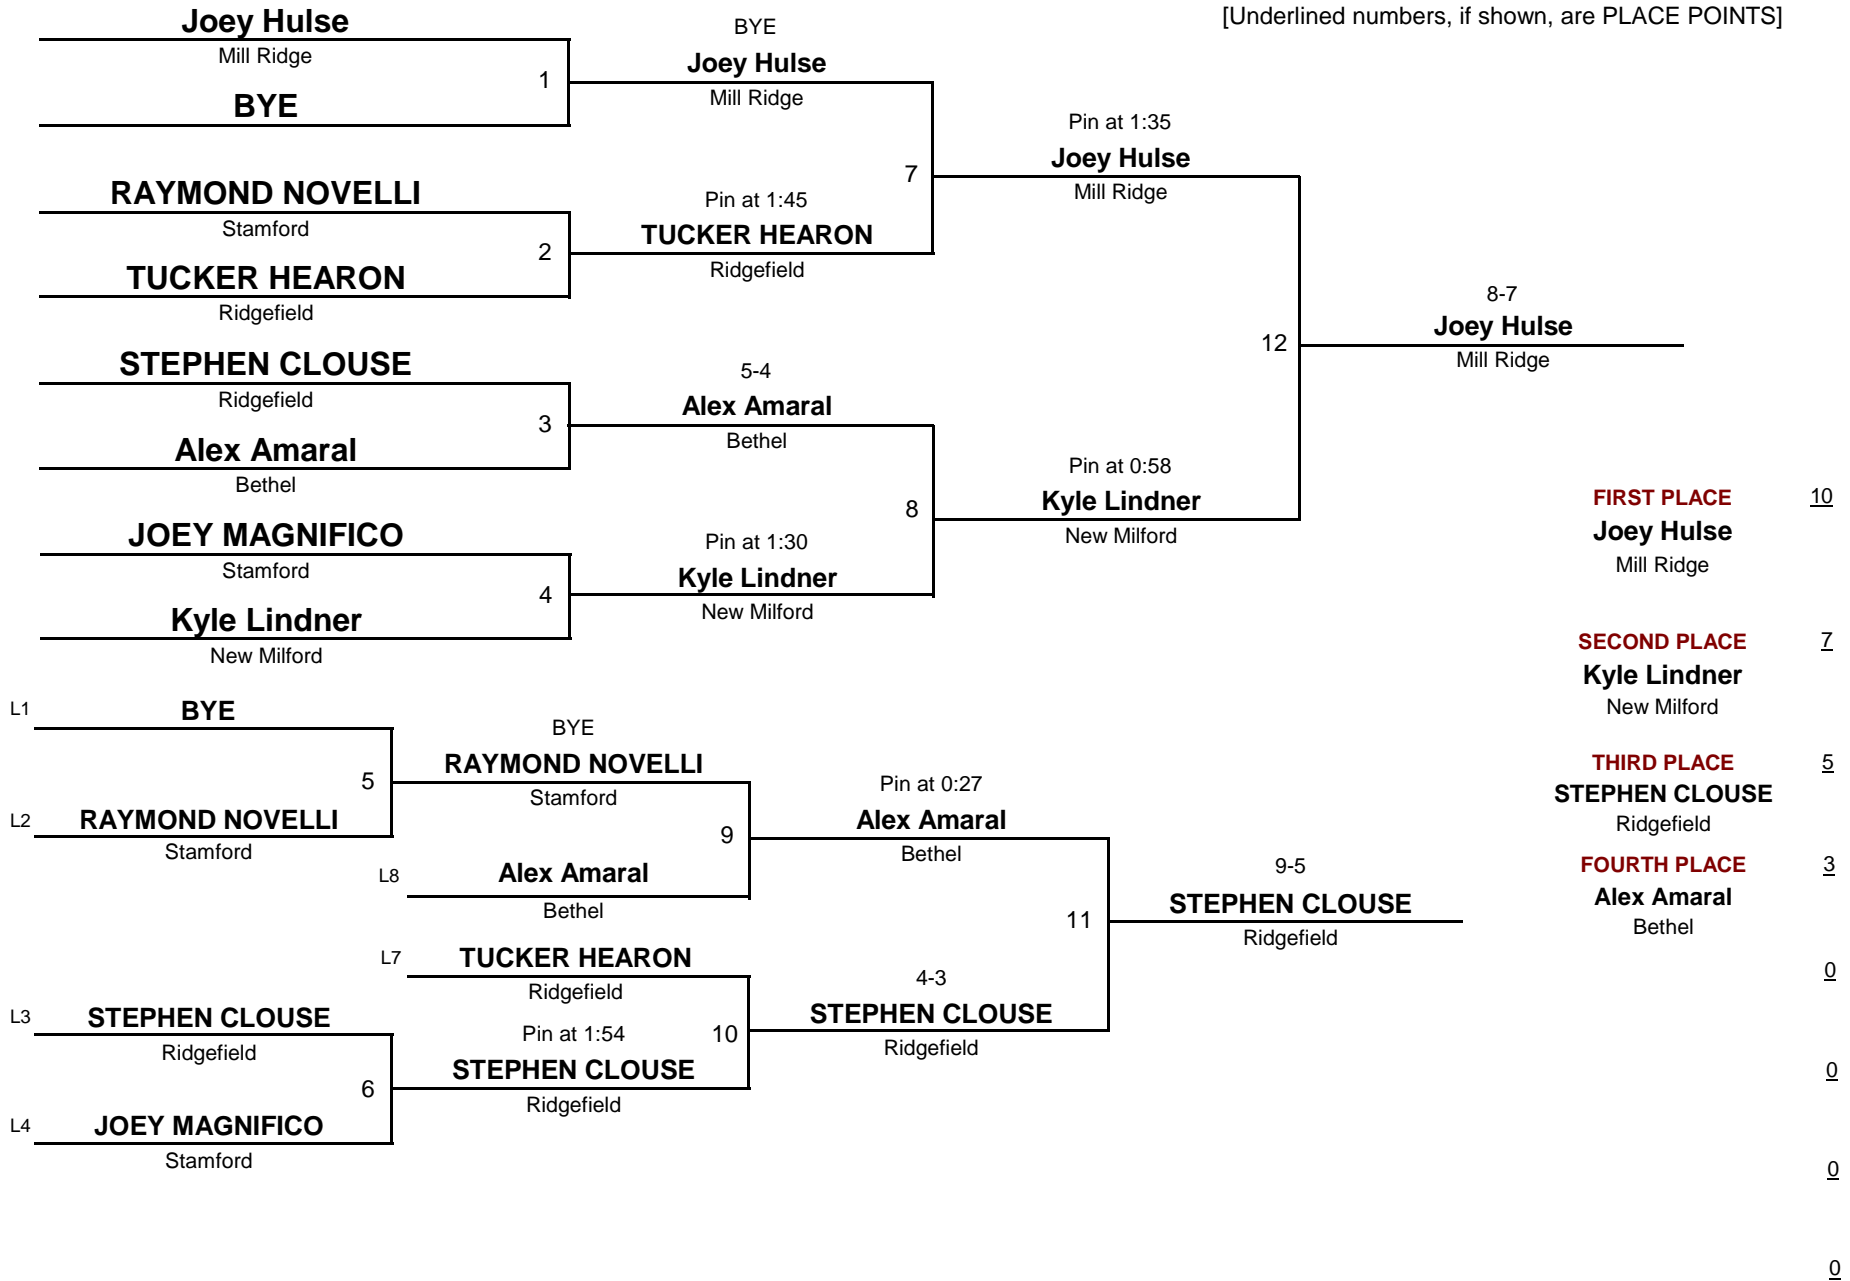

SECOND PLACE
Michael Gaboardi
Roger's Park

THIRD PLACE
Brandon Romero
New Milford

2ND & 3RD

200.0 #

Western CT Elementary League Championship

February 4, 2006

[Underlined numbers, if shown, are PLACE POINTS]