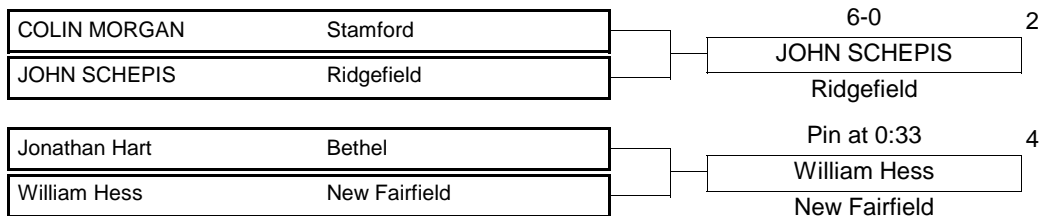

4TH & 5TH

DIVISION

310.0

WEIGHT

Western CT Elementary League Championship

February 4, 2006

4-PERSON "ROUND ROBIN" FORMAT

COLIN MORGAN - Stamford

Jonathan Hart - Bethel

JOHN SCHEPIS - Ridgefield

William Hess - New Fairfield

Wins Pts

2 8

0 0

3 10

1 4

ROUND 1

FIRST PLACE 10
JOHN SCHEPIS
Ridgefield

SECOND PLACE 7
COLIN MORGAN
Stamford

ROUND 2

THIRD PLACE 5
William Hess
New Fairfield

FOURTH PLACE 3
Jonathan Hart
Bethel

ROUND 3

[Underlined numbers, if shown, are PLACE POINTS]