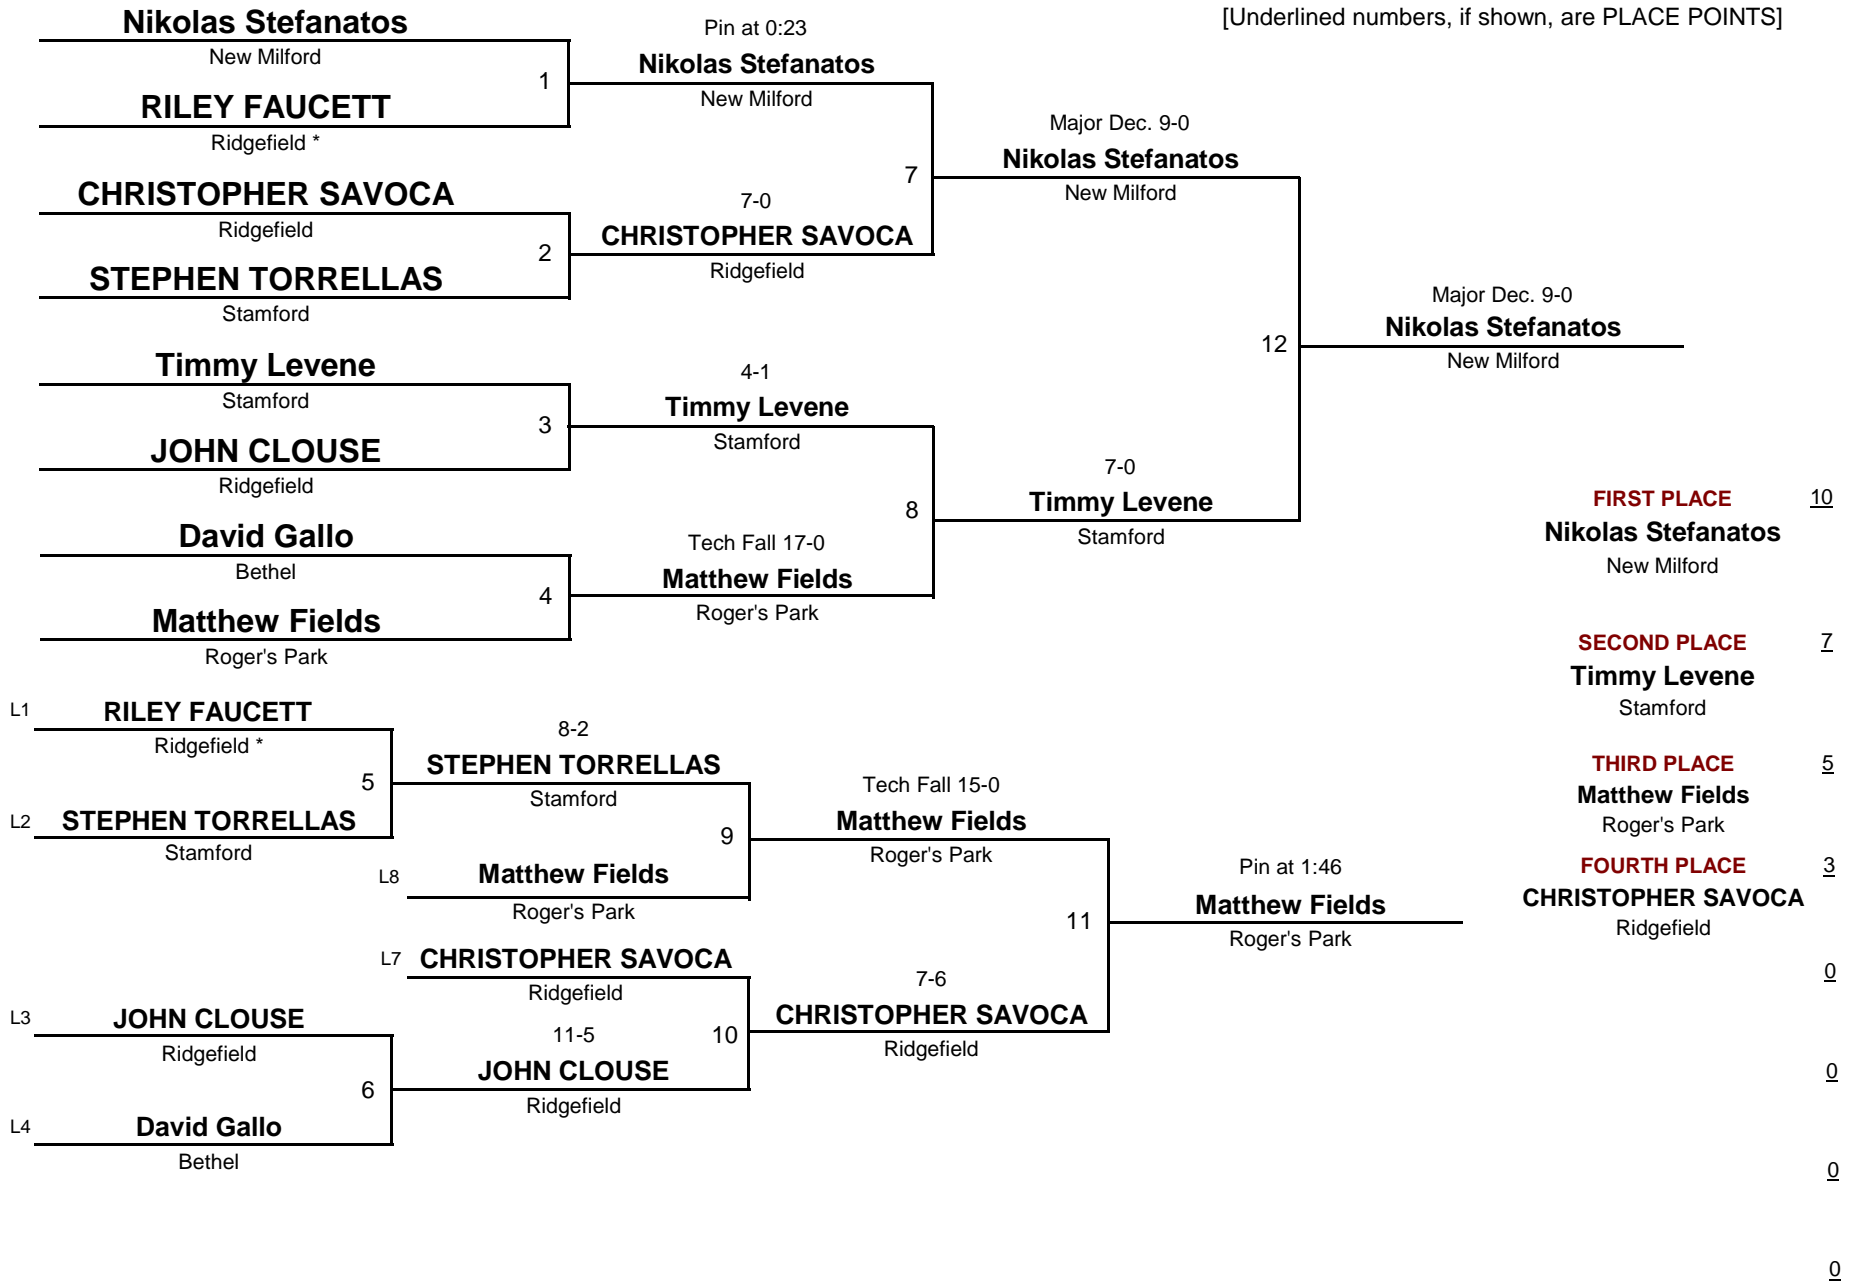

4TH & 5TH

301.0

Western CT Elementary League Championship

DIVISION

WEIGHT

February 4, 2006

[Underlined numbers, if shown, are PLACE POINTS]