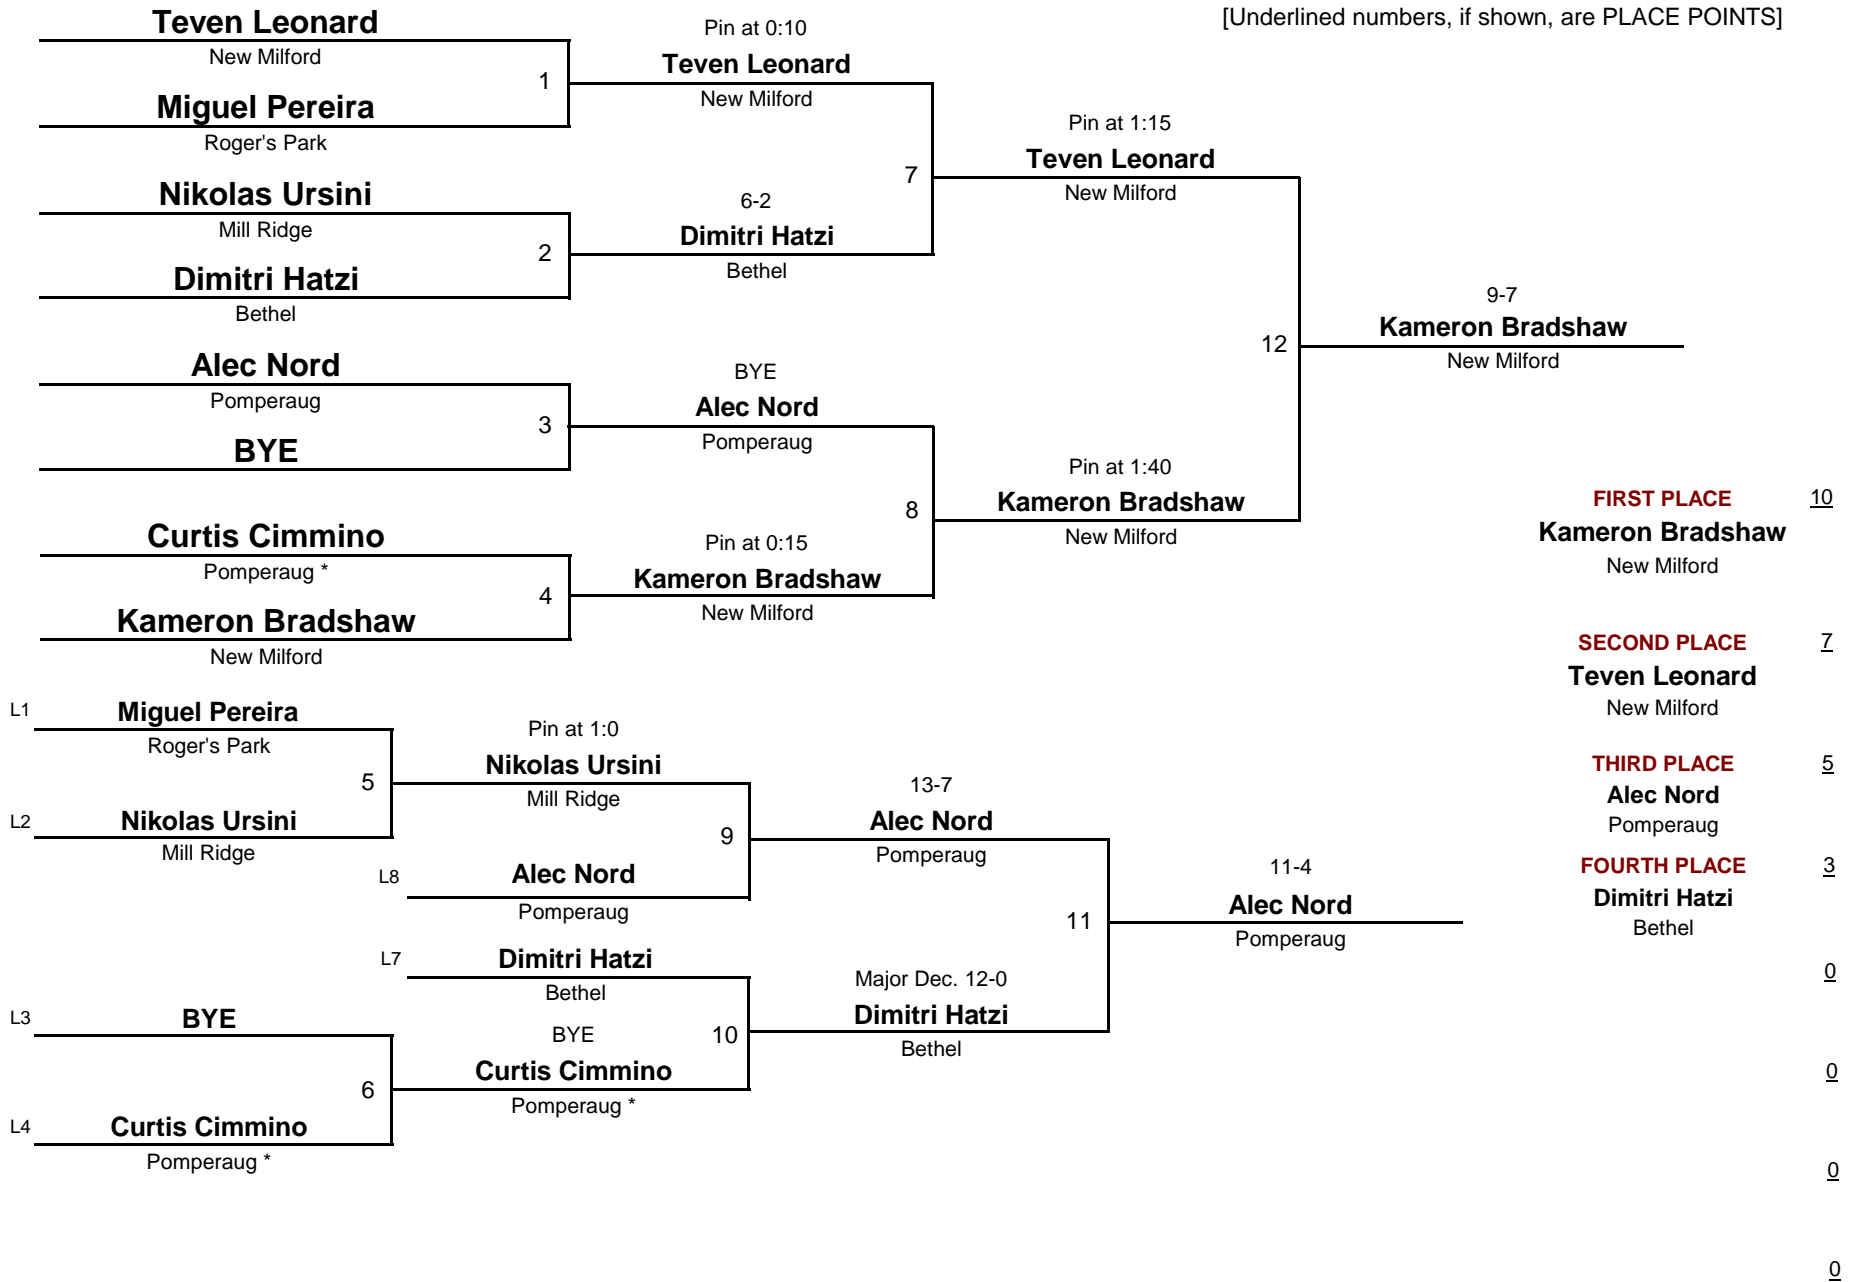

[Underlined numbers, if shown, are PLACE POINTS]

4TH & 5TH

307.0

Western CT Elementary League Championship

DIVISION

WEIGHT

February 4, 2006

[Underlined numbers, if shown, are PLACE POINTS]