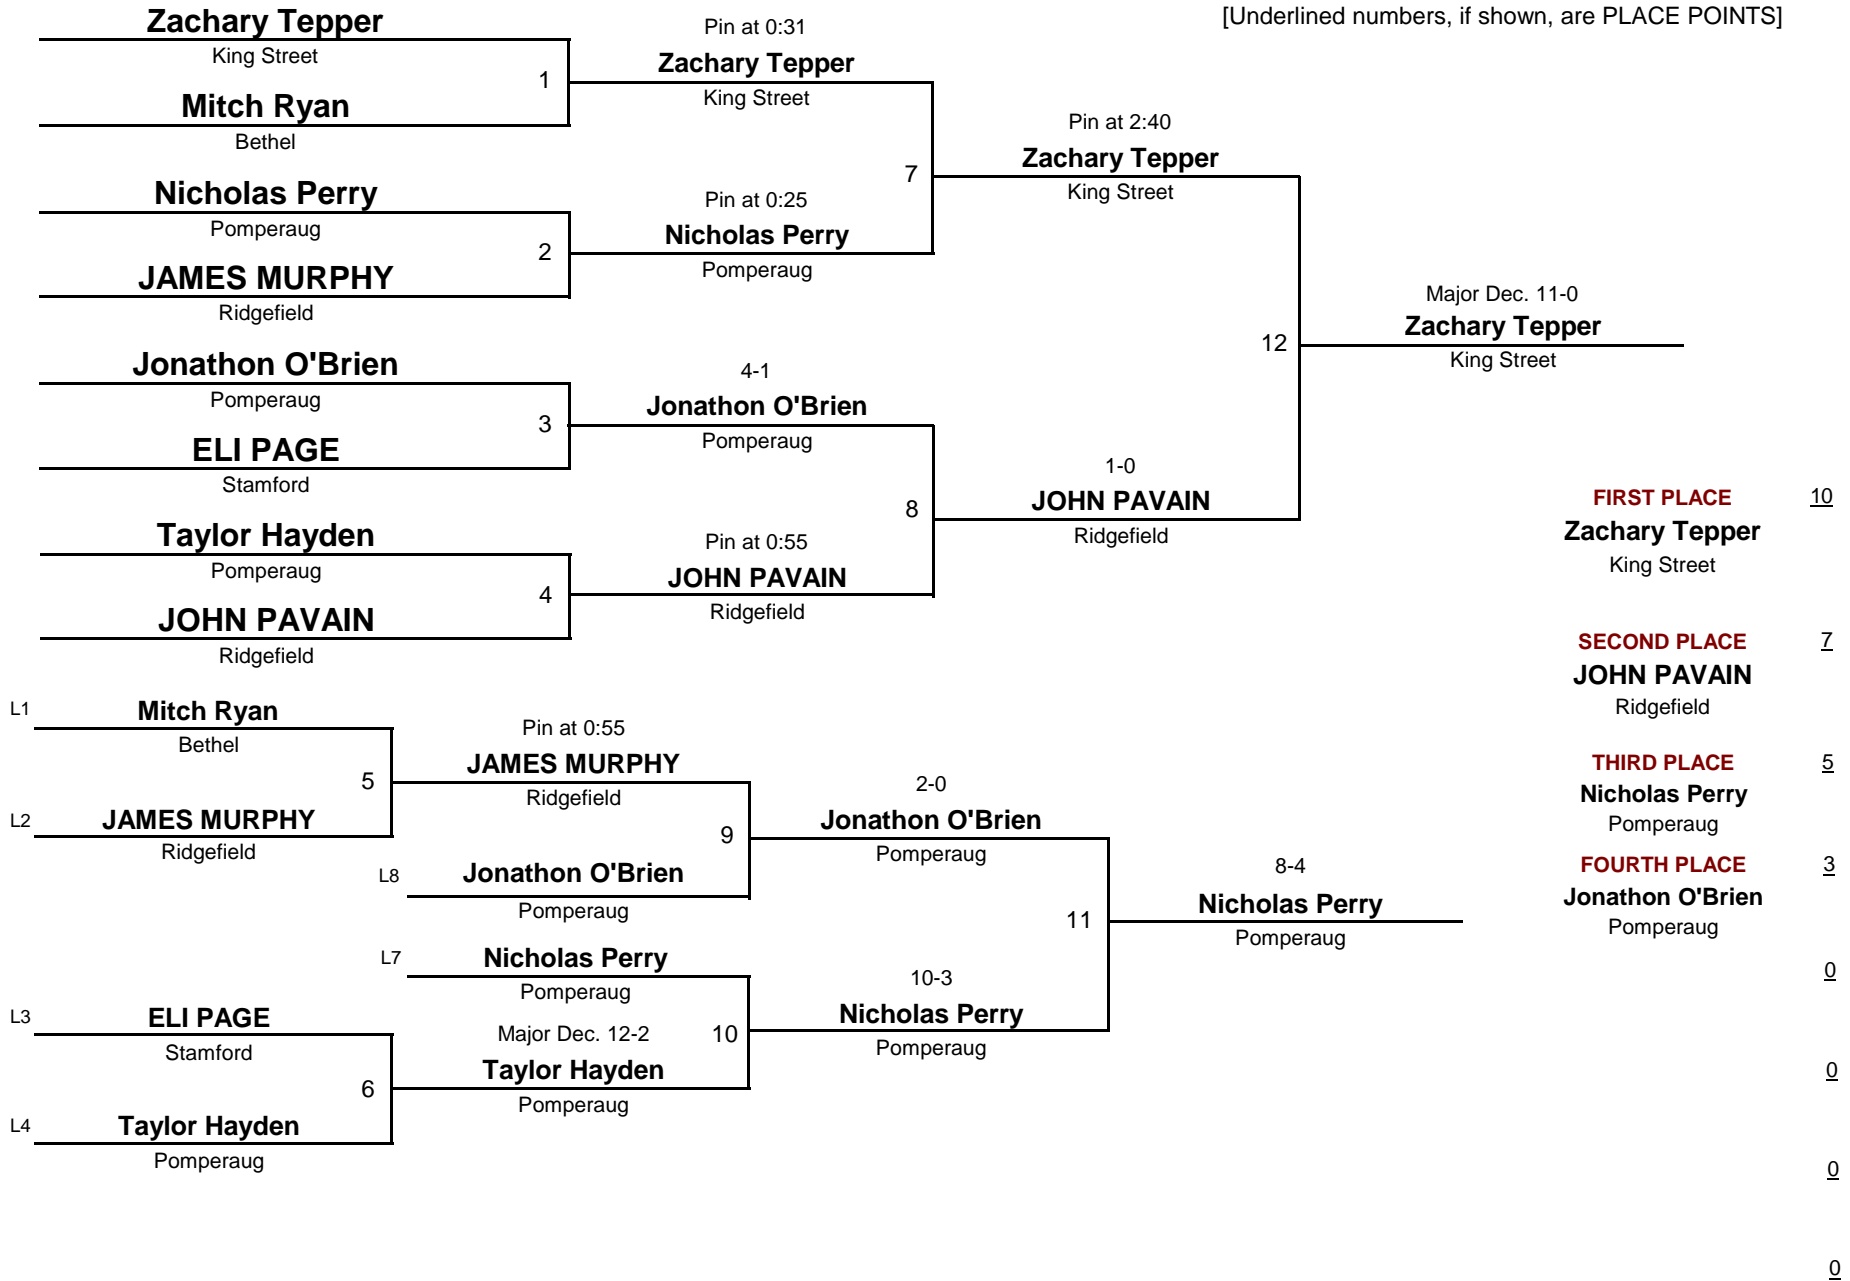

4TH & 5TH

304.0

Western CT Elementary League Championship

DIVISION

WEIGHT

February 4, 2006

[Underlined numbers, if shown, are PLACE POINTS]