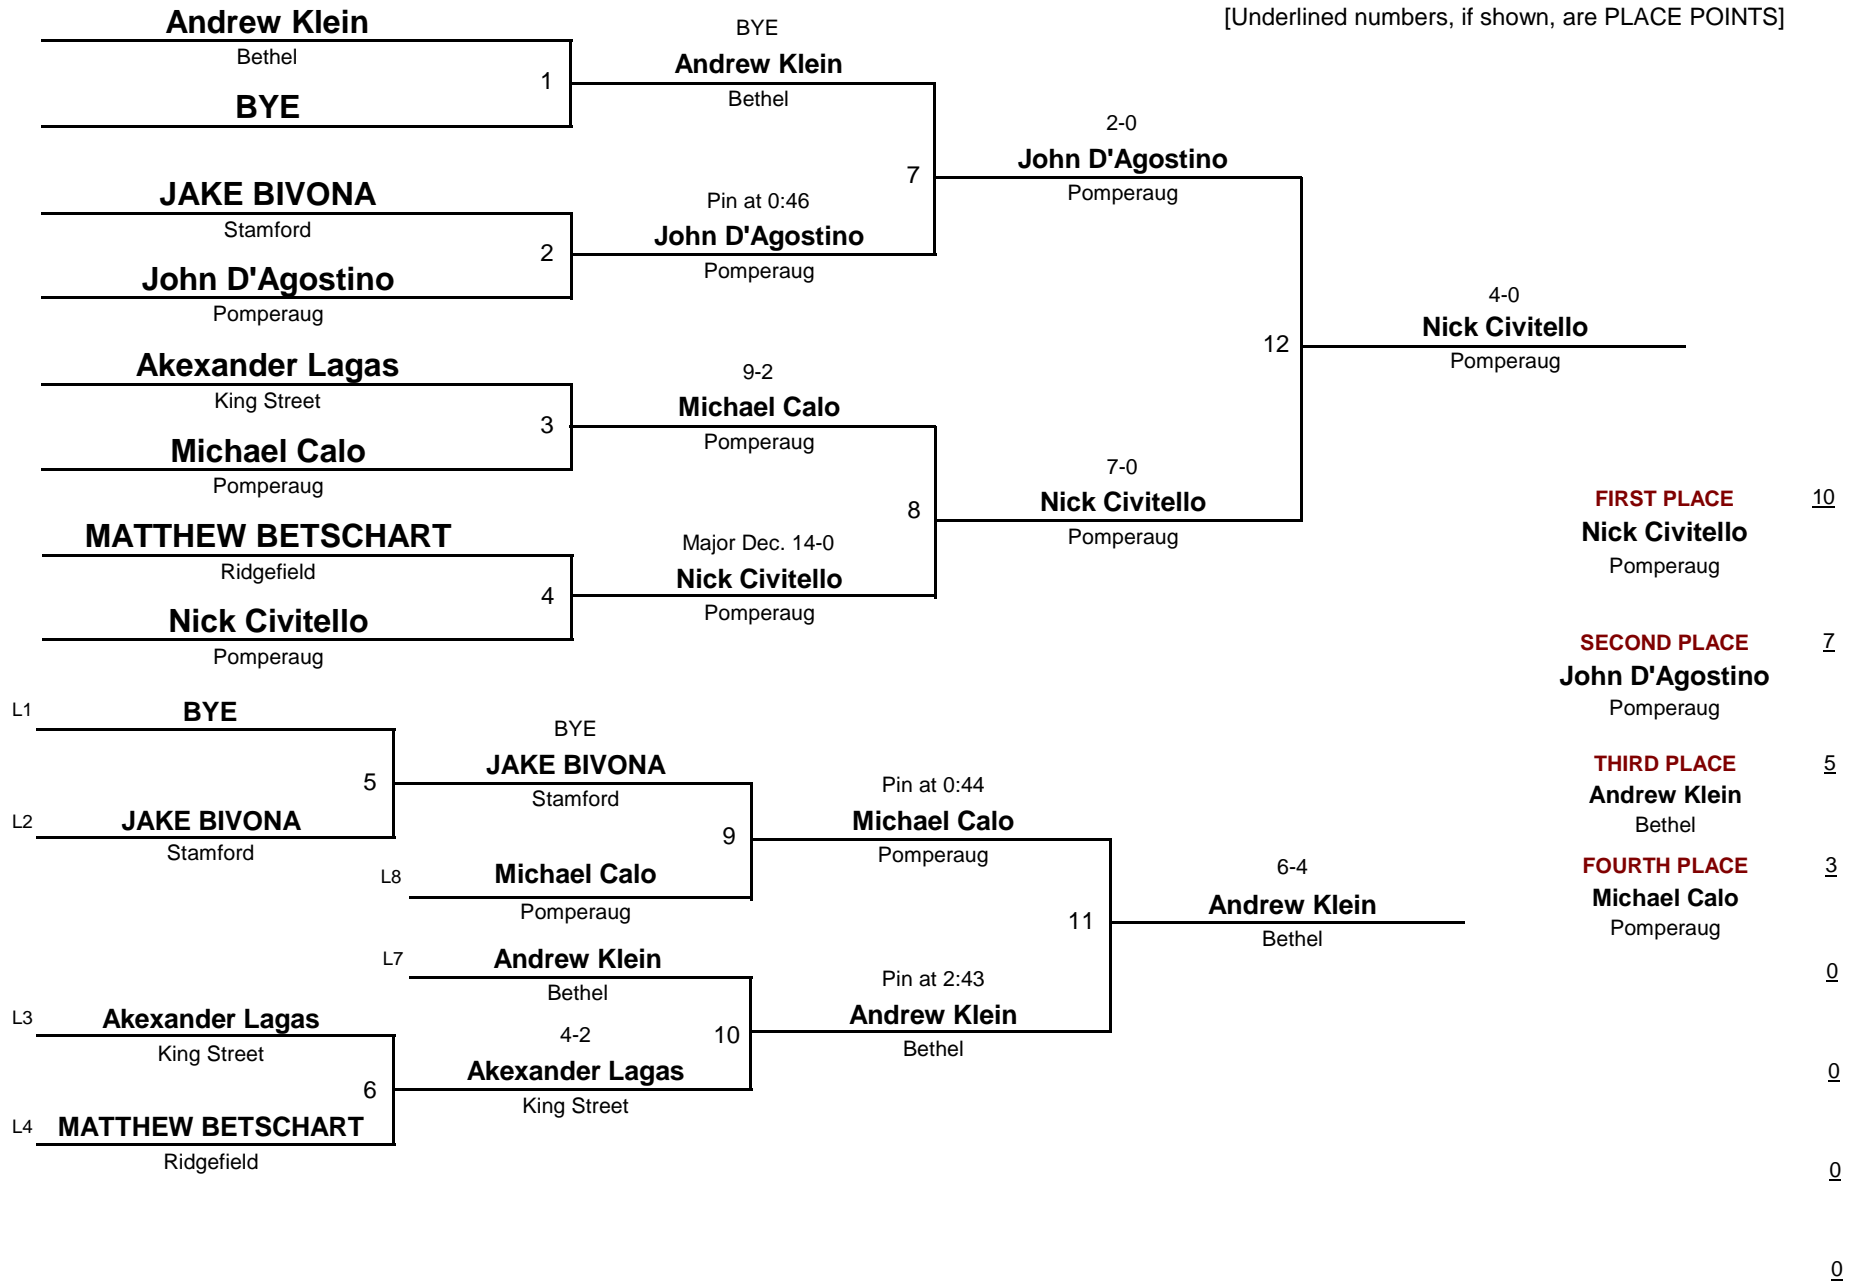

4TH & 5TH

305.0

Western CT Elementary League Championship

DIVISION

WEIGHT

February 4, 2006

[Underlined numbers, if shown, are PLACE POINTS]