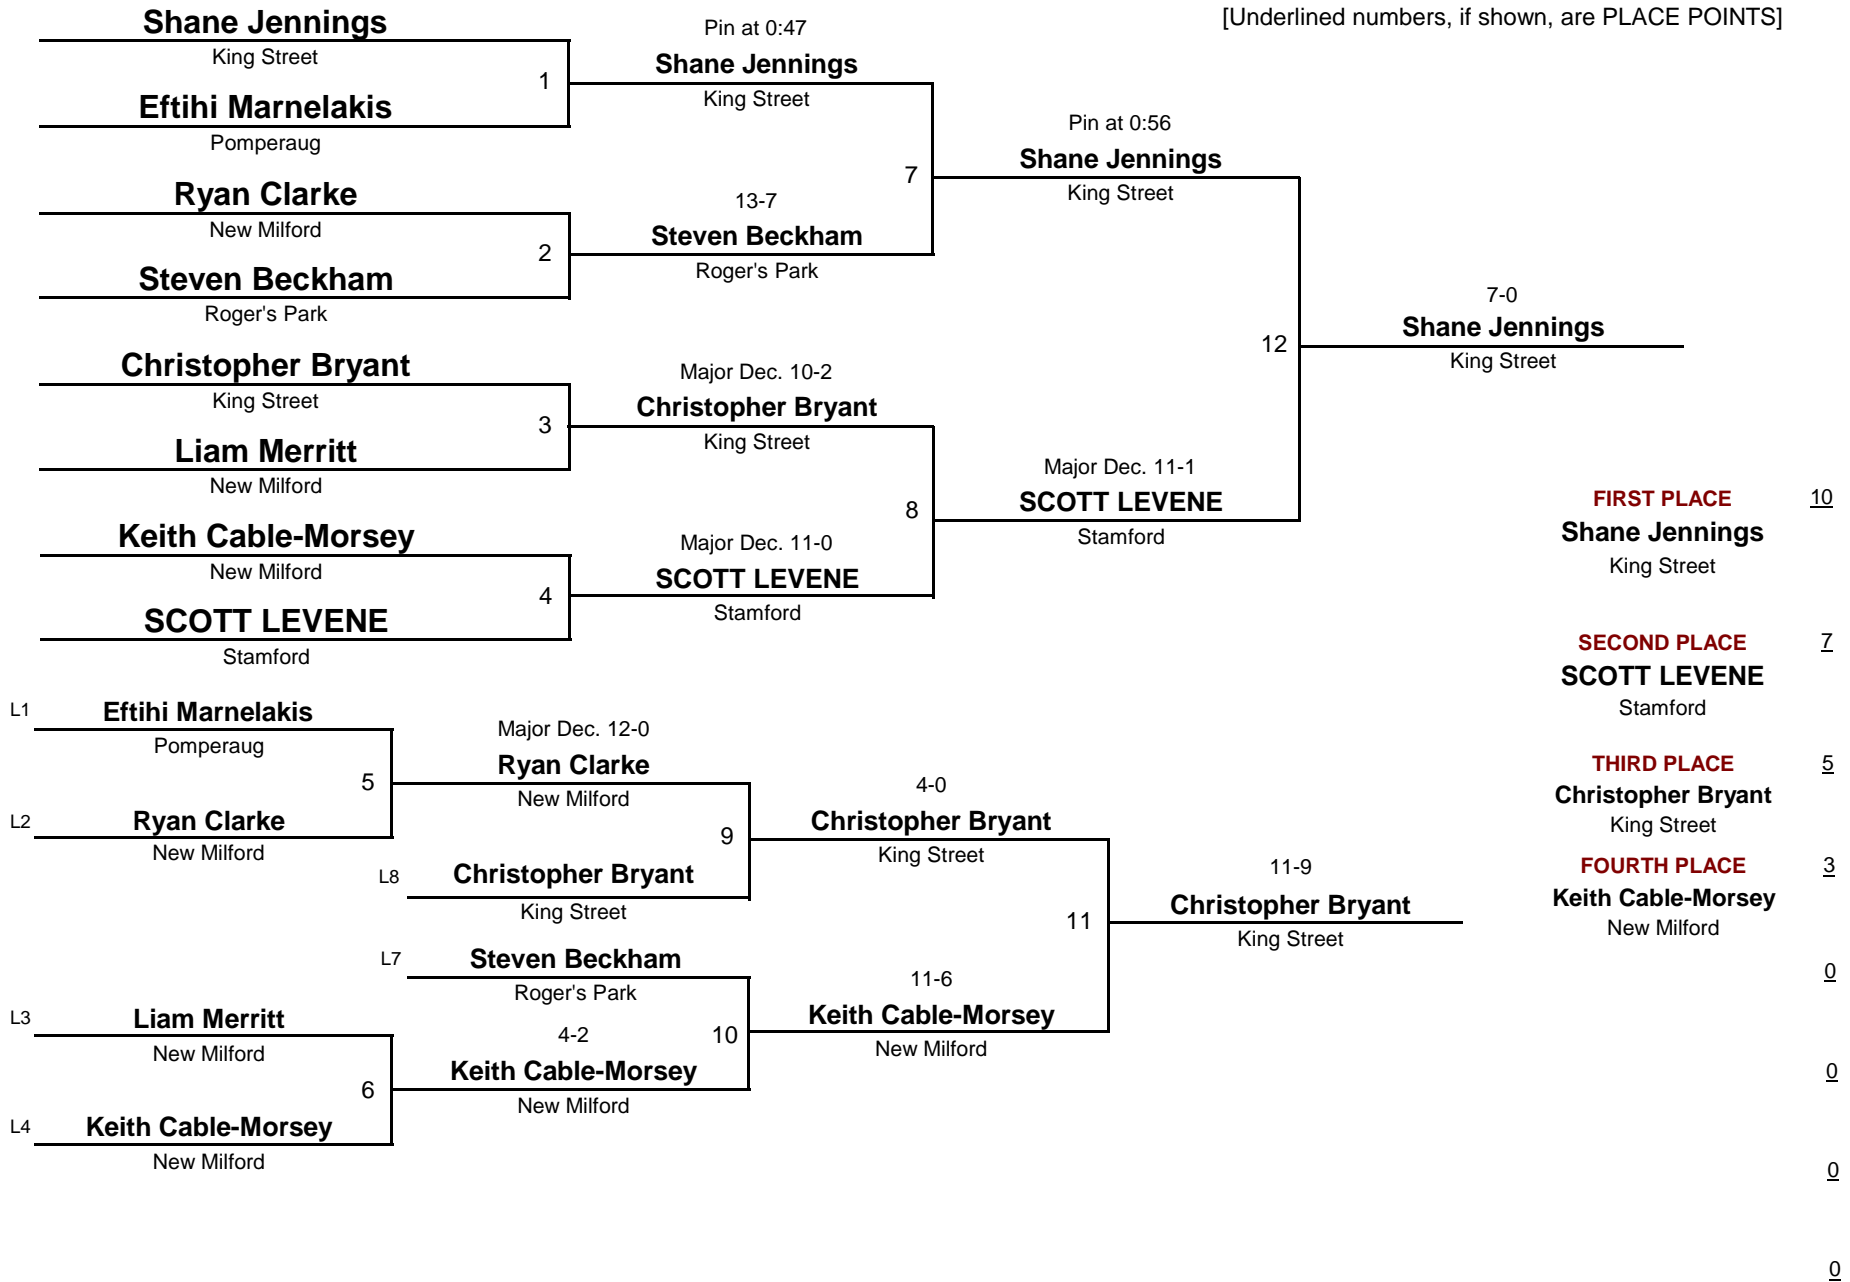

4TH & 5TH

306.0

Western CT Elementary League Championship

DIVISION

WEIGHT

February 4, 2006

[Underlined numbers, if shown, are PLACE POINTS]