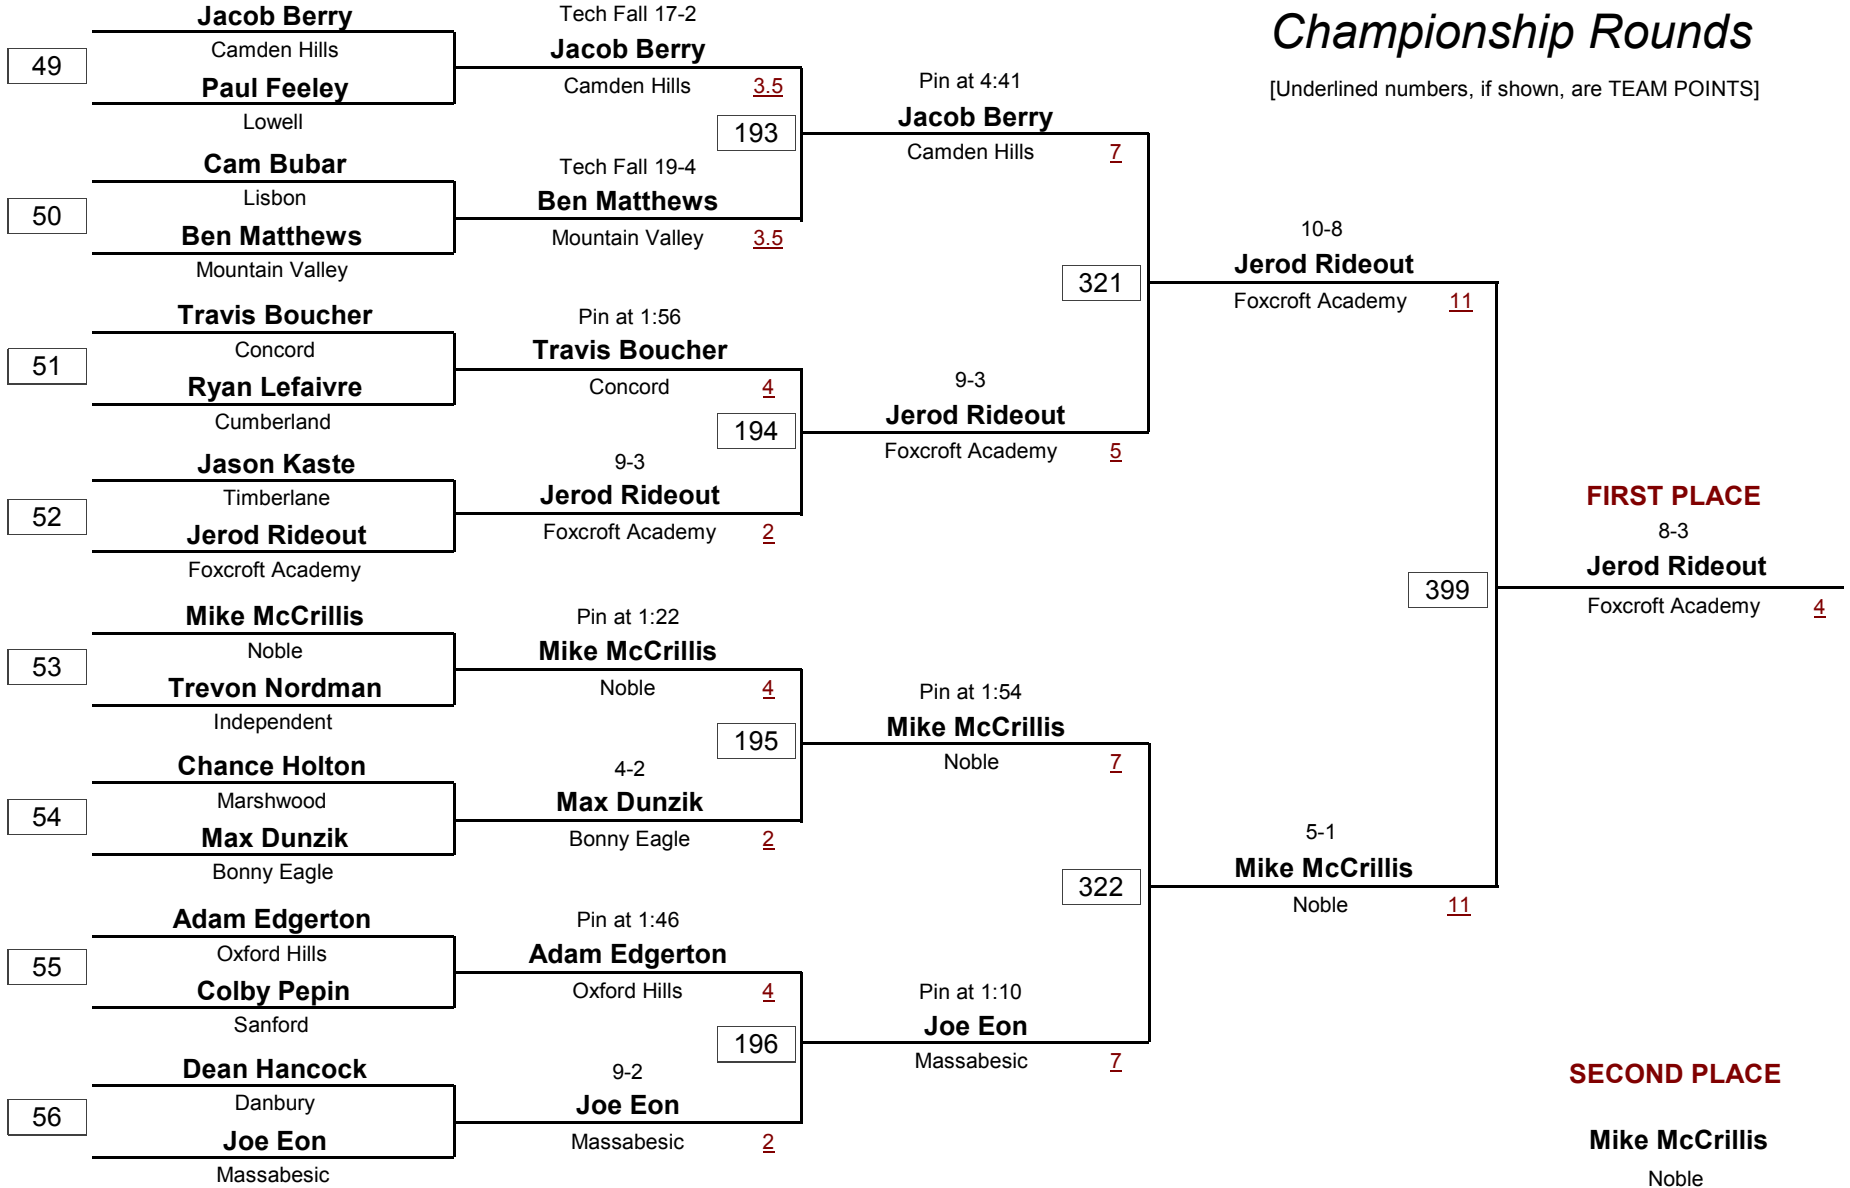

DIVISION

140.0 #

WEIGHT

RedSkin Invitational Tournament 2006

January 6, 2006

Championship Rounds

[Underlined numbers, if shown, are TEAM POINTS]