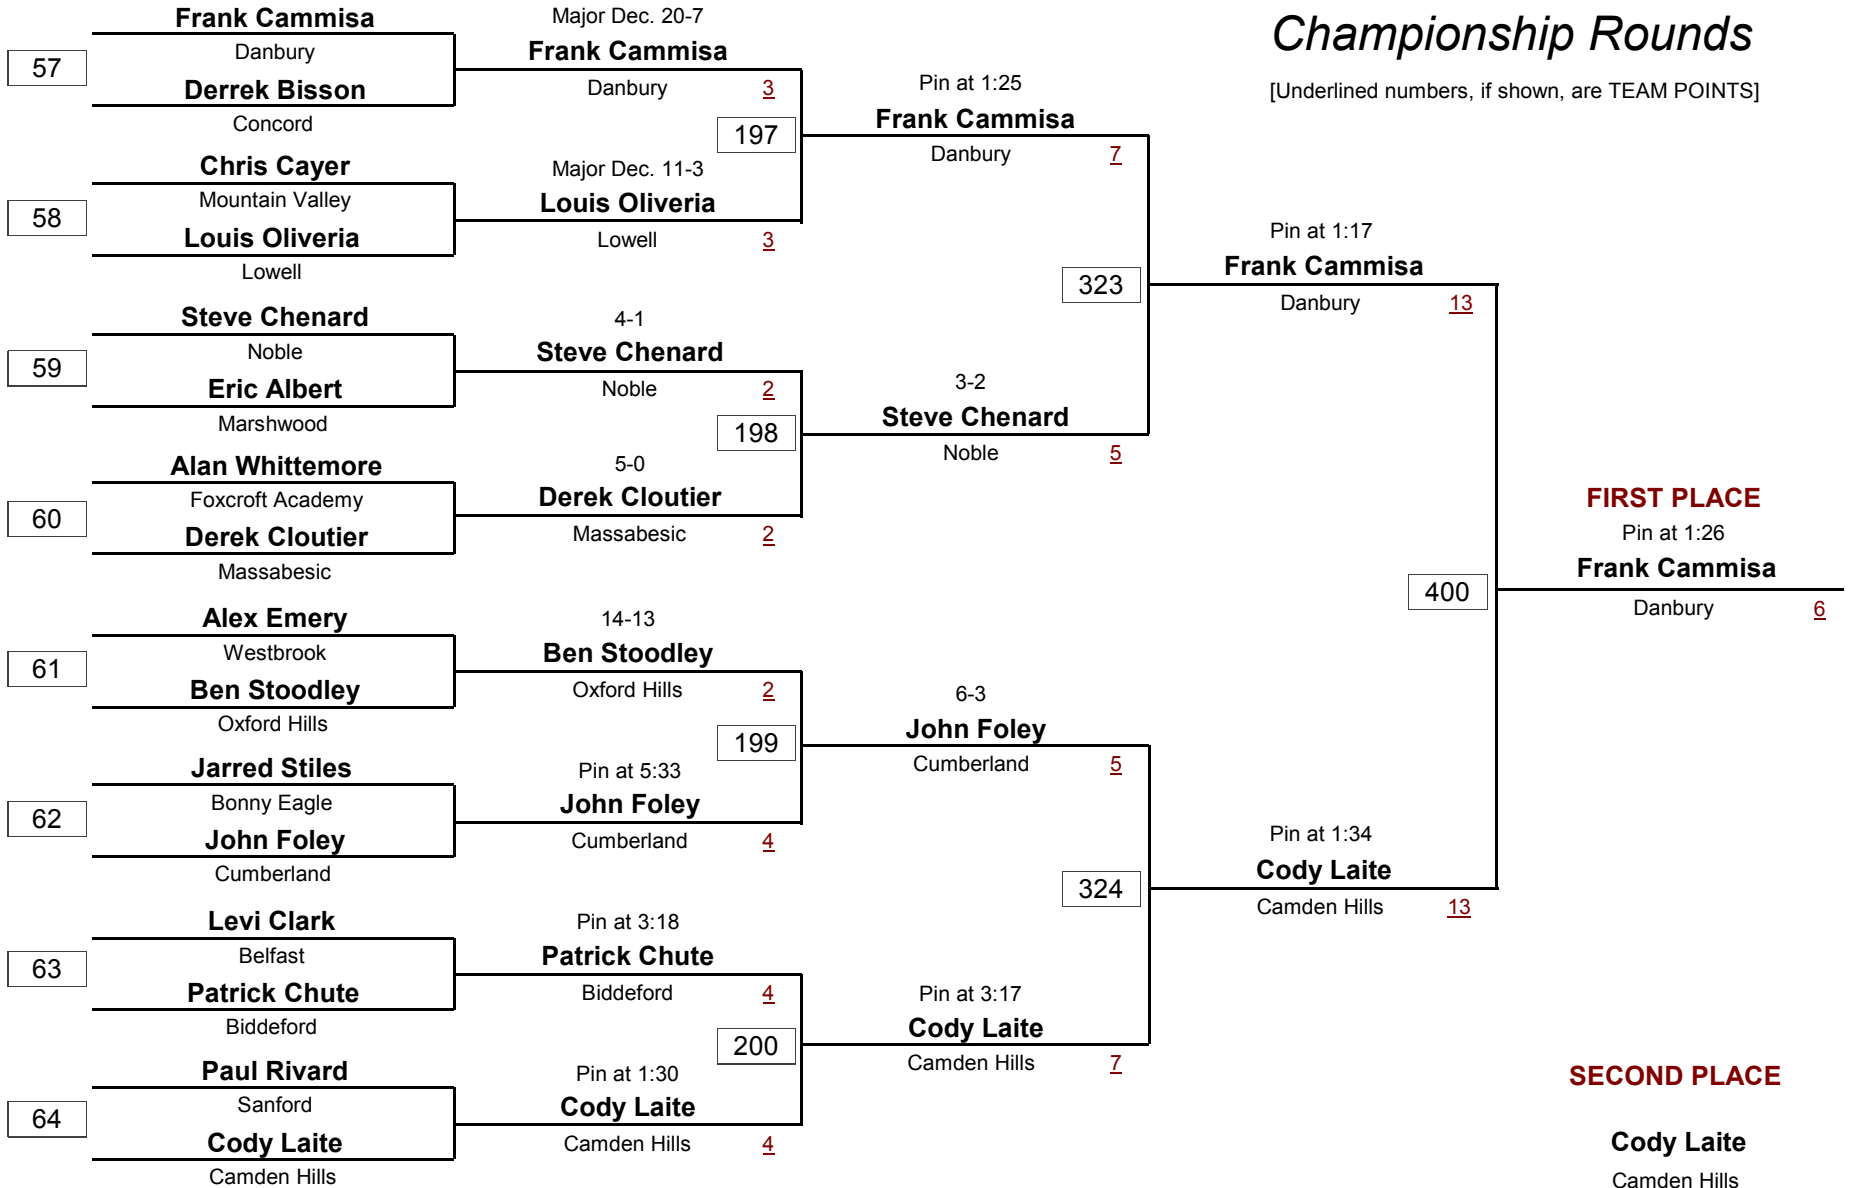

-
DIVISION

145.0 #

WEIGHT

RedSkin Invitational Tournament 2006

January 6, 2006

Championship Rounds

[Underlined numbers, if shown, are TEAM POINTS]

145.0 #