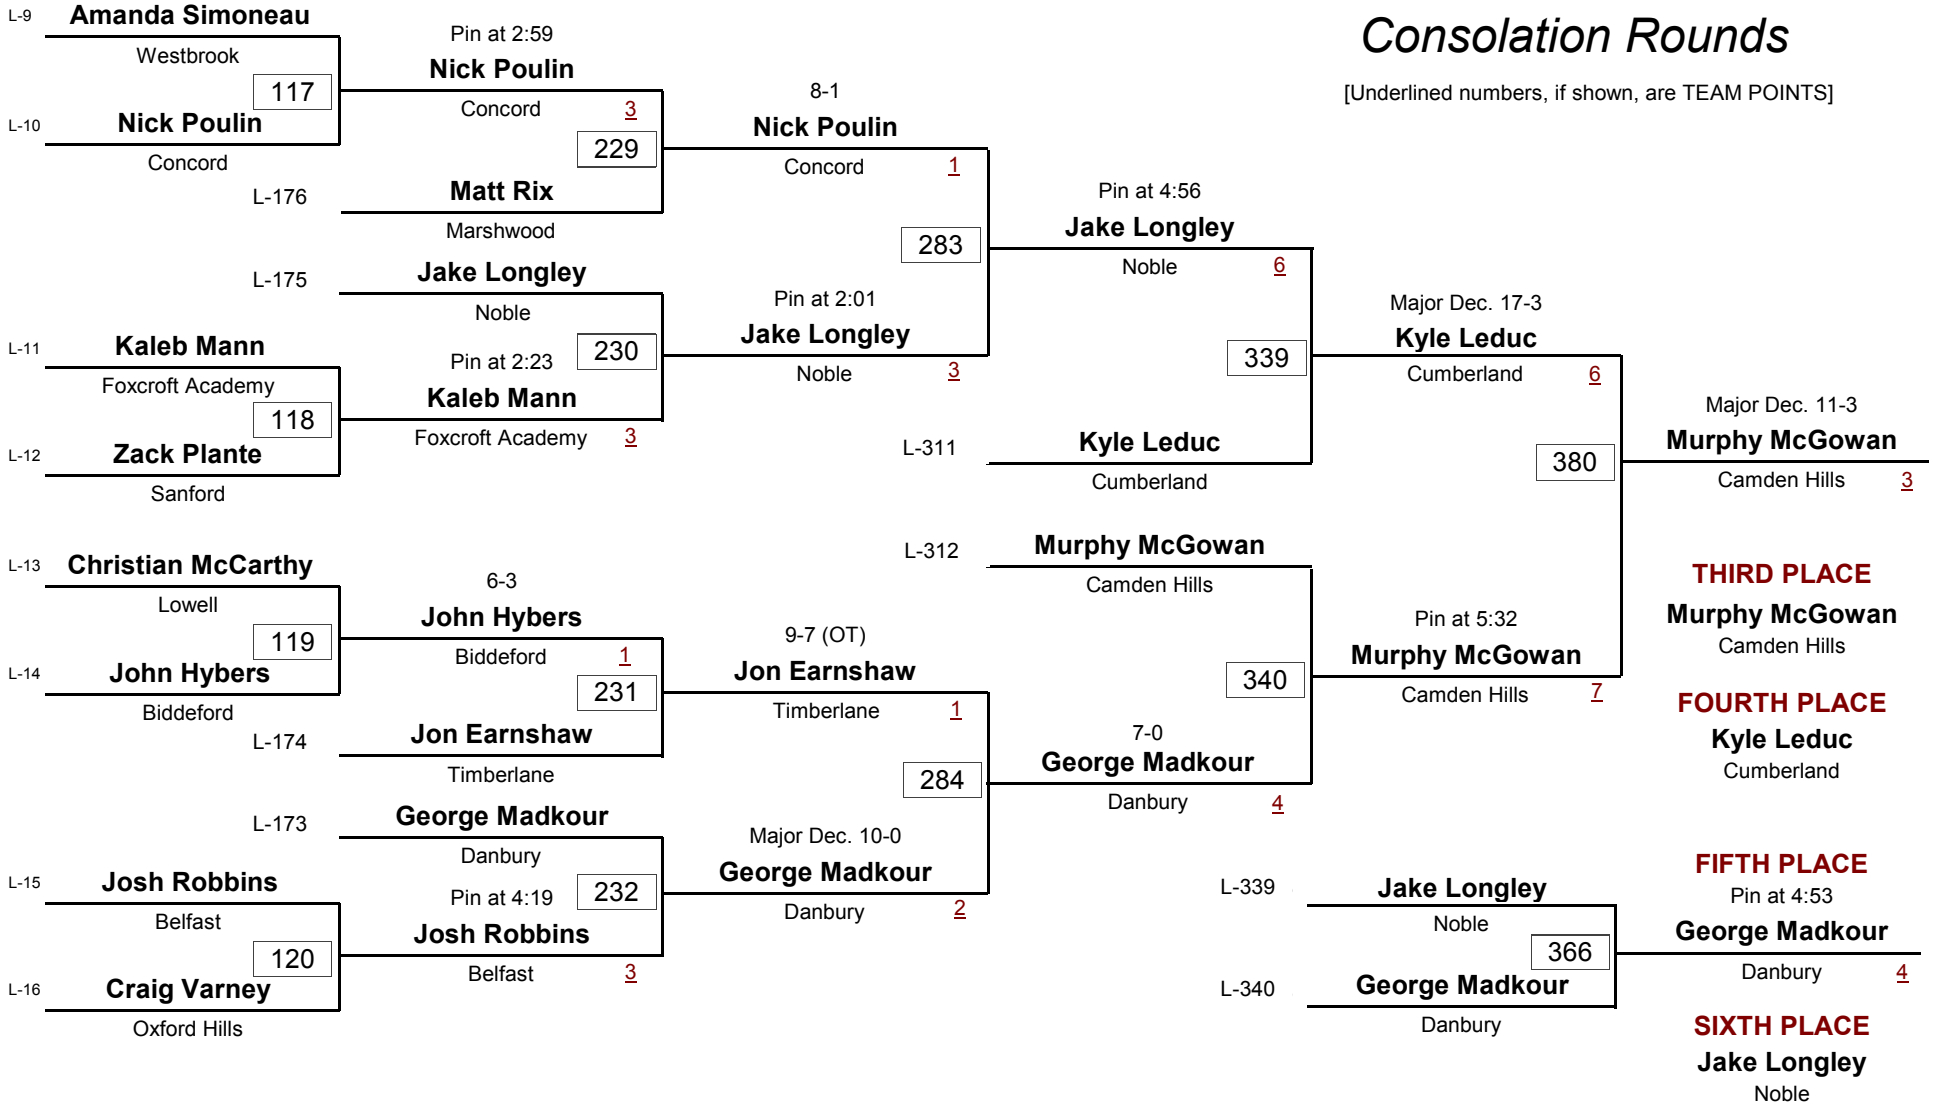

-
DIVISION

112.0 #
WEIGHT

RedSkin Invitational Tournament 2006

January 6, 2006

Consolation Rounds

[Underlined numbers, if shown, are TEAM POINTS]