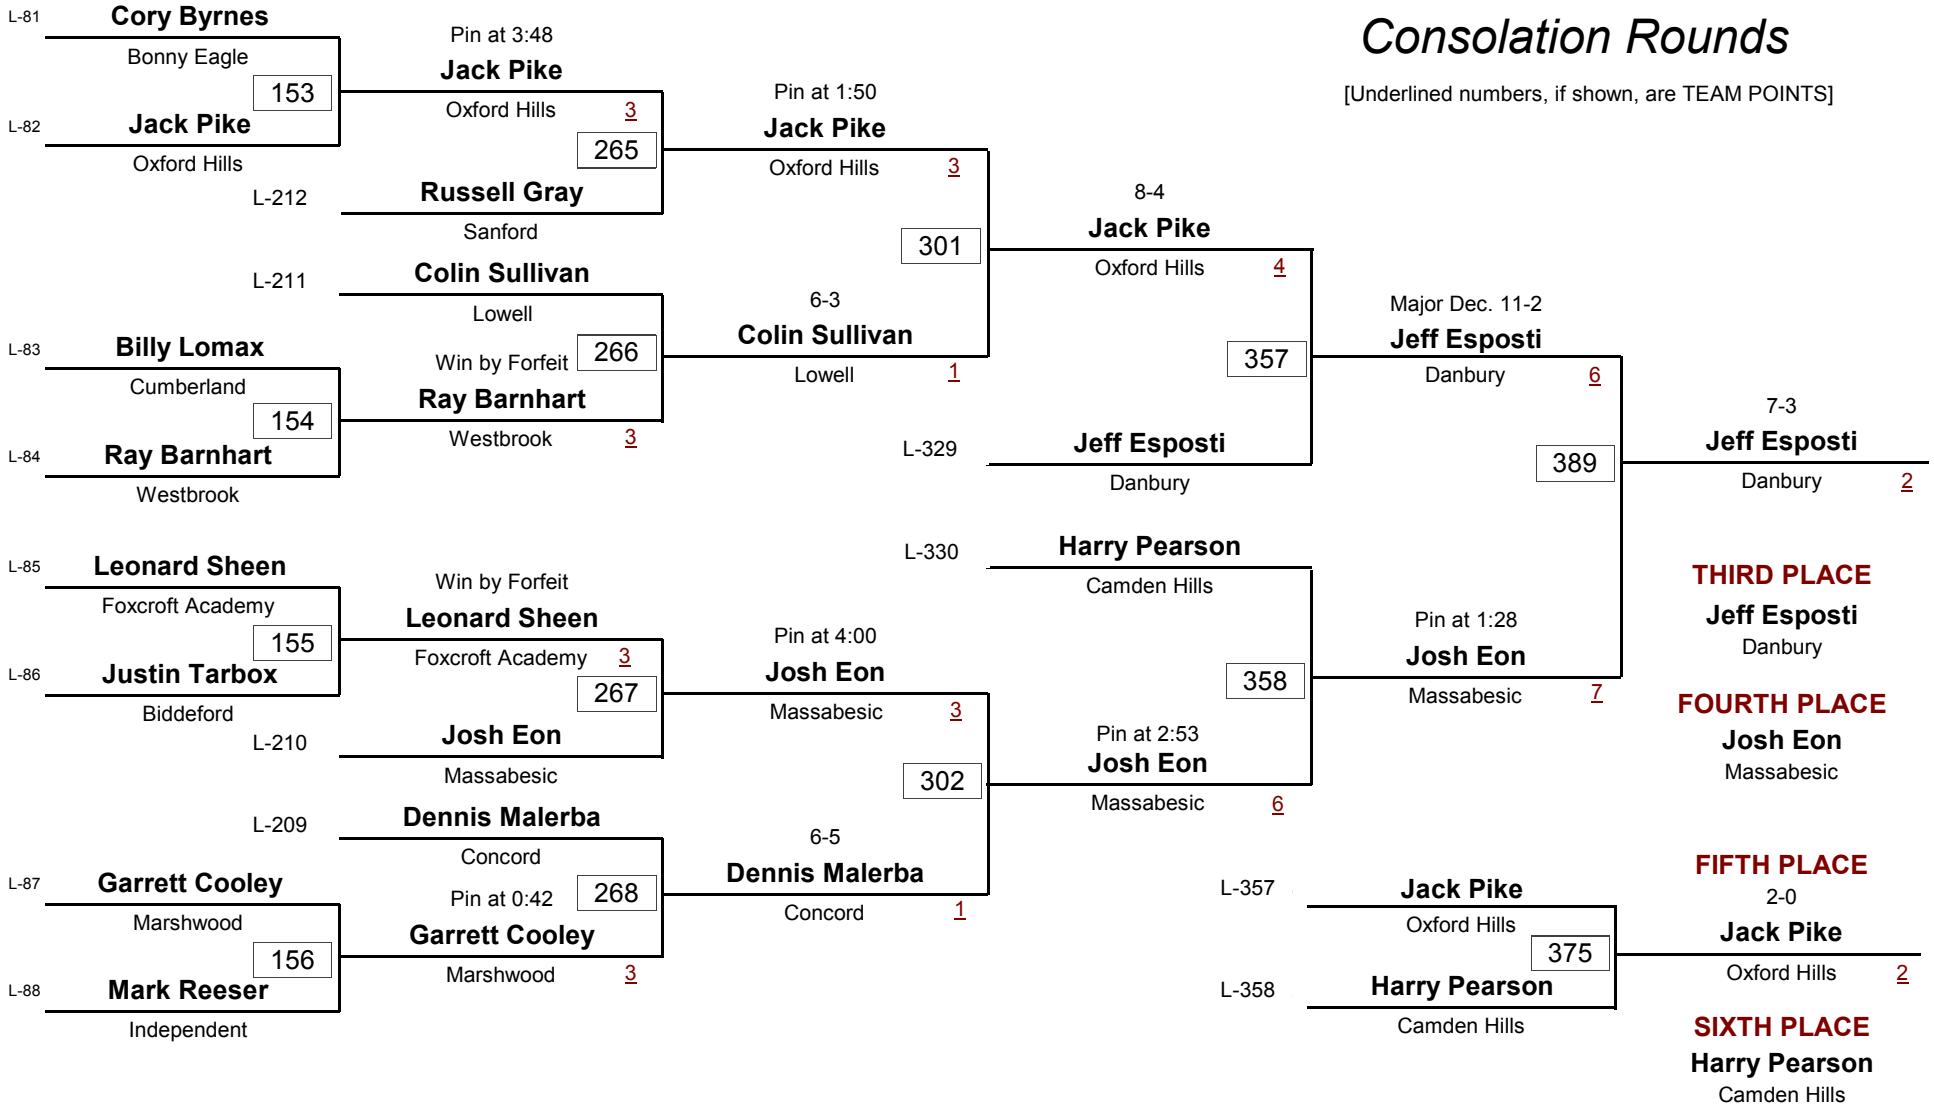

DIVISION

171.0 #

WEIGHT

RedSkin Invitational Tournament 2006

January 6, 2006

Consolation Rounds

[Underlined numbers, if shown, are TEAM POINTS]