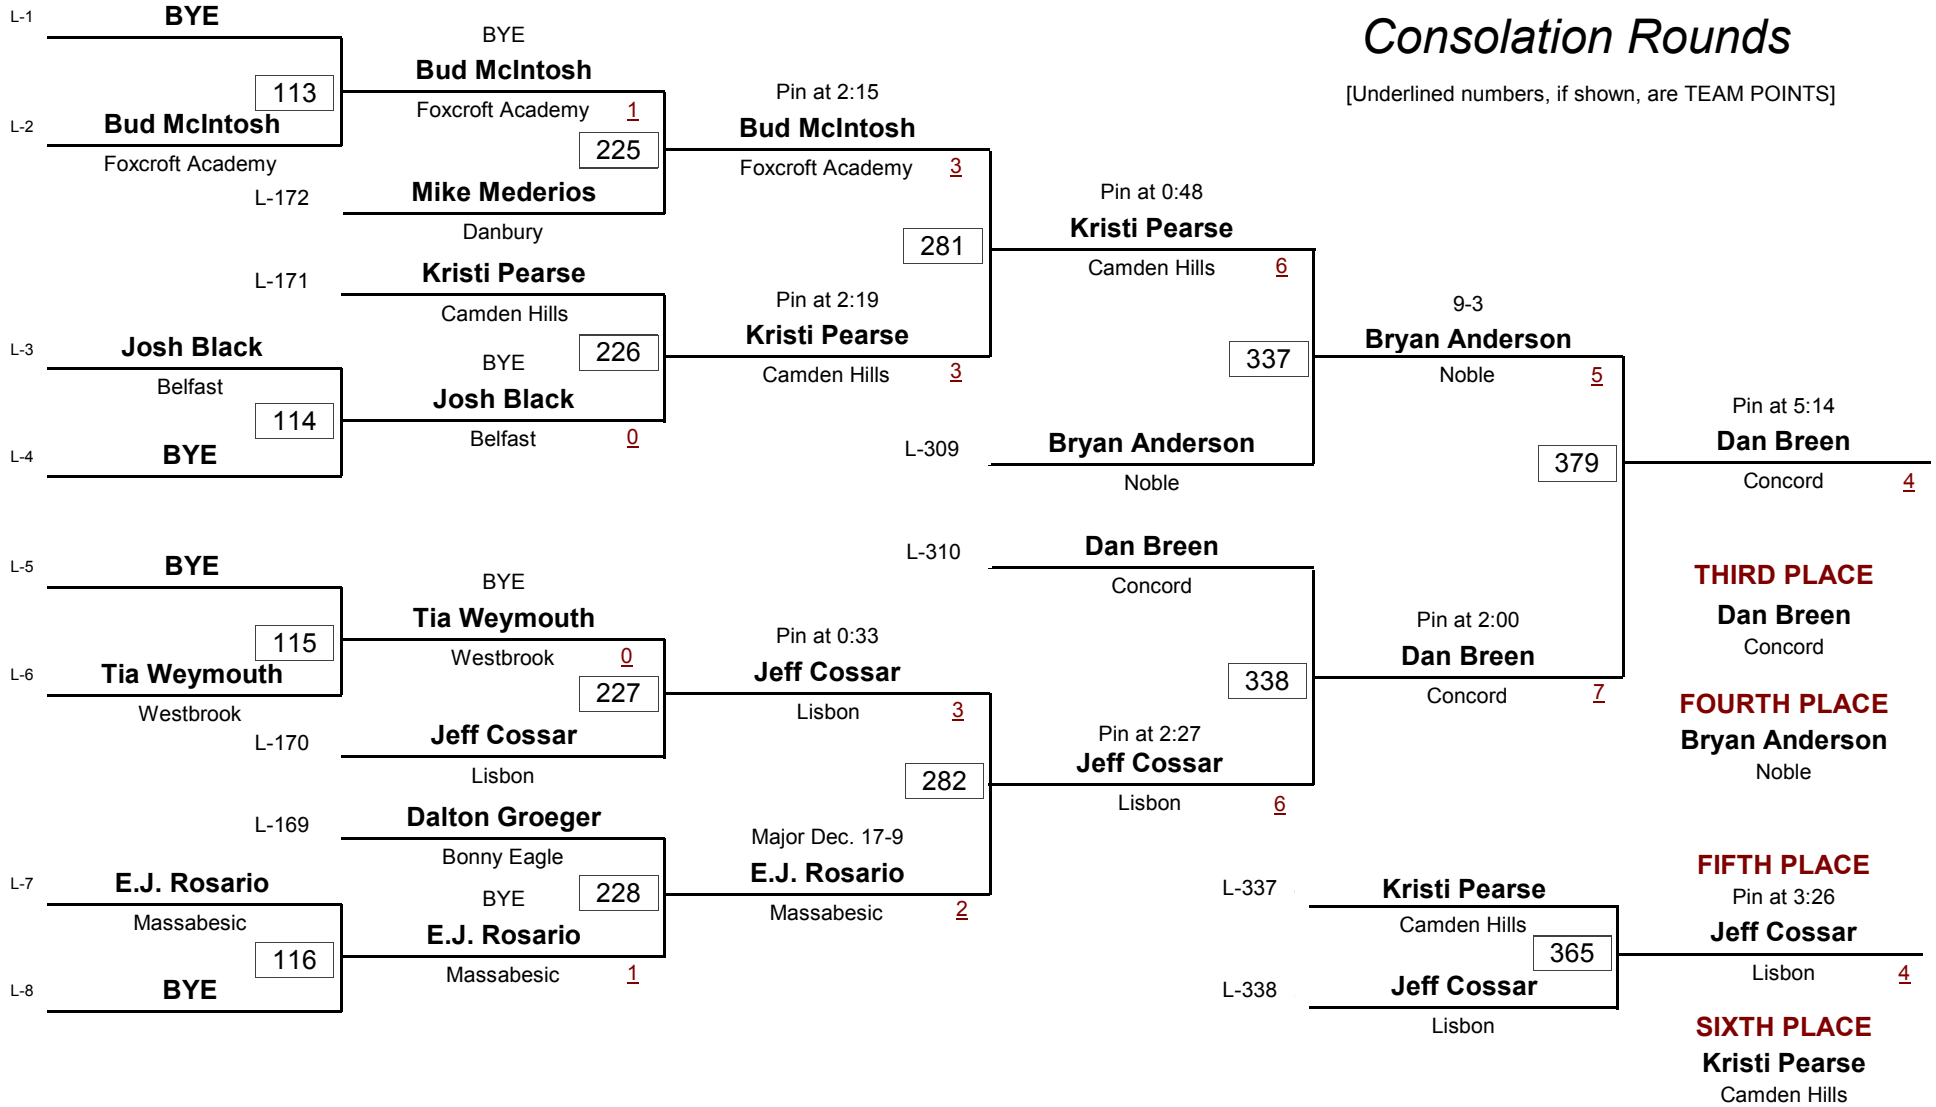

DIVISION

103.0 #

WEIGHT

RedSkin Invitational Tournament 2006

January 6, 2006

Championship Rounds

[Underlined numbers, if shown, are TEAM POINTS]

-
DIVISION

103.0 #

WEIGHT

RedSkin Invitational Tournament 2006

January 6, 2006

Consolation Rounds

[Underlined numbers, if shown, are TEAM POINTS]

-
DIVISION

112.0 #

WEIGHT

RedSkin Invitational Tournament 2006

January 6, 2006

Championship Rounds

[Underlined numbers, if shown, are TEAM POINTS]

-
DIVISION

112.0 #
WEIGHT

RedSkin Invitational Tournament 2006