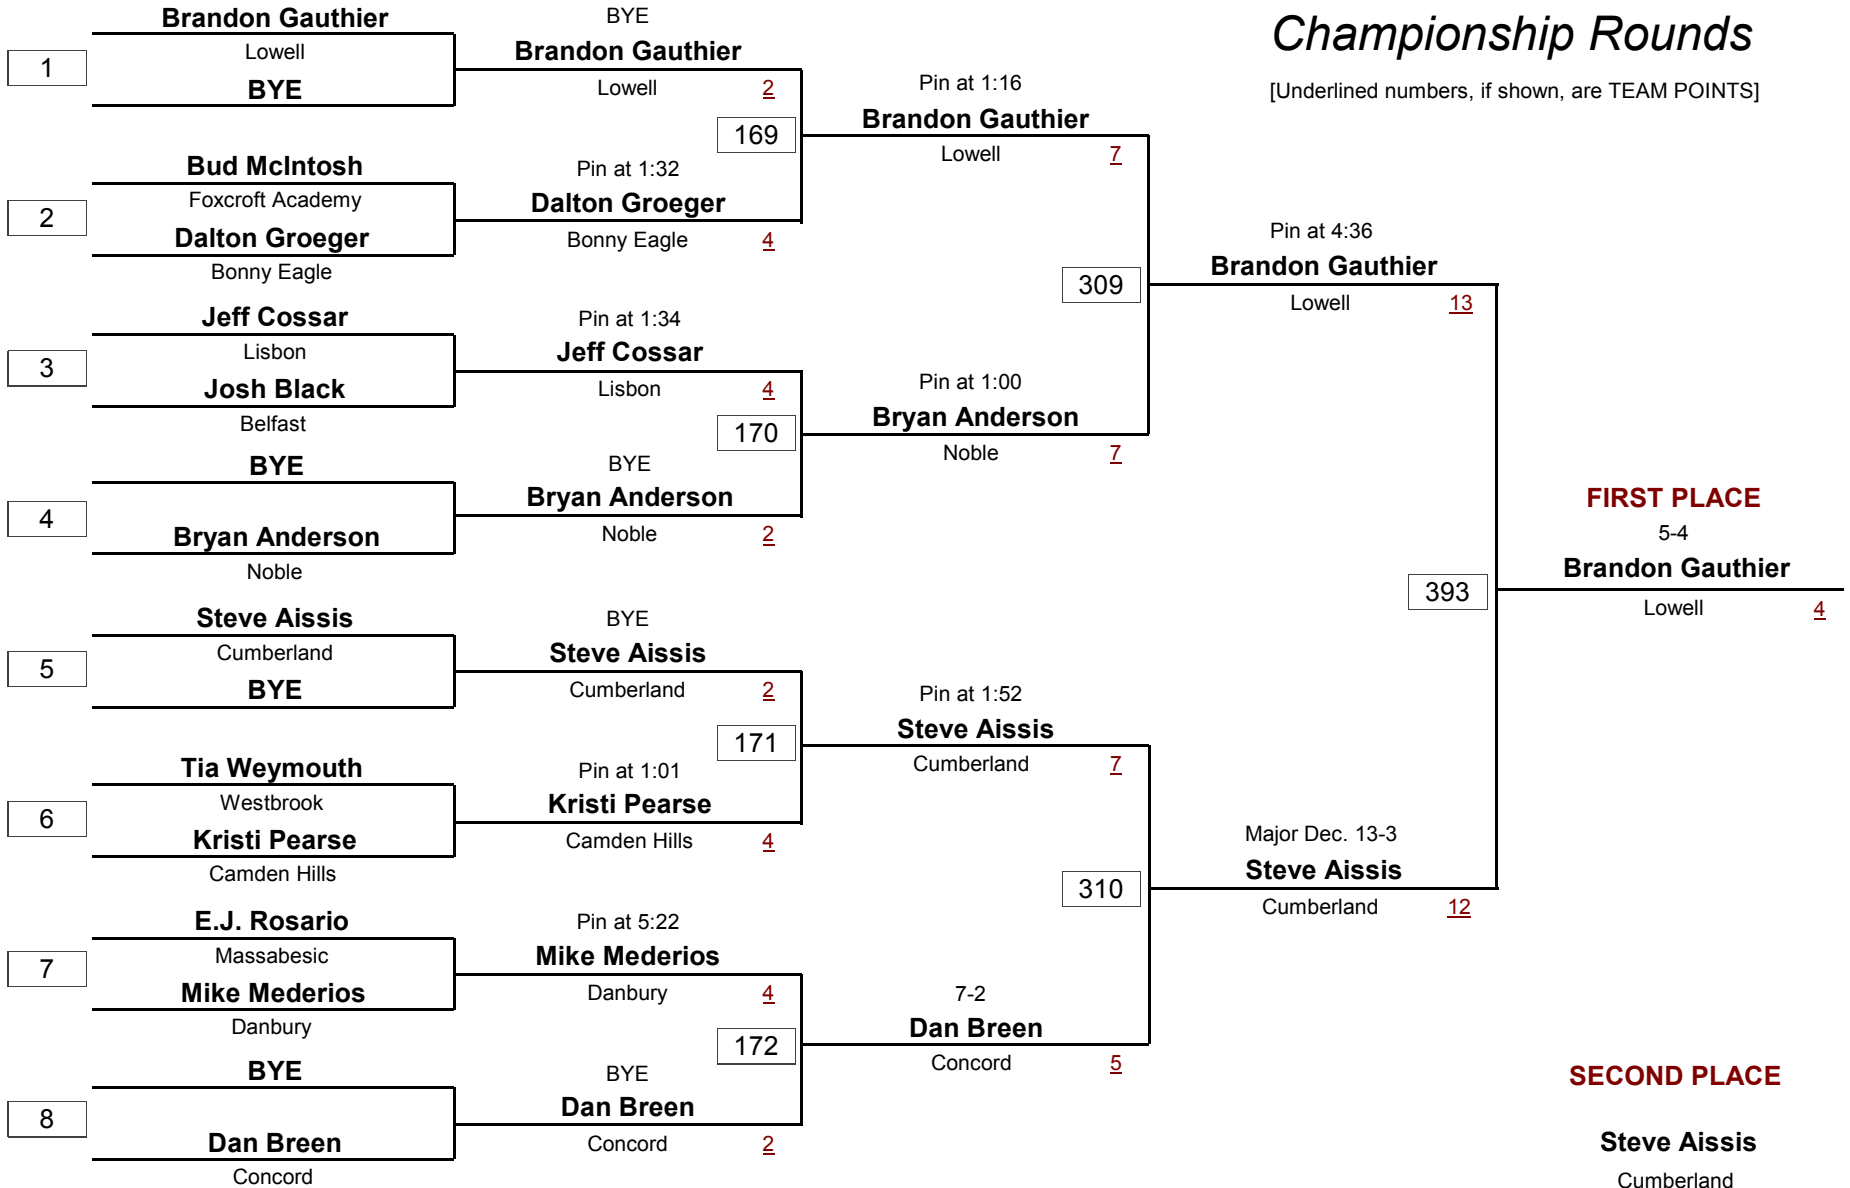

DIVISION

103.0 #

WEIGHT

RedSkin Invitational Tournament 2006

January 6, 2006

Championship Rounds

[Underlined numbers, if shown, are TEAM POINTS]

-
DIVISION