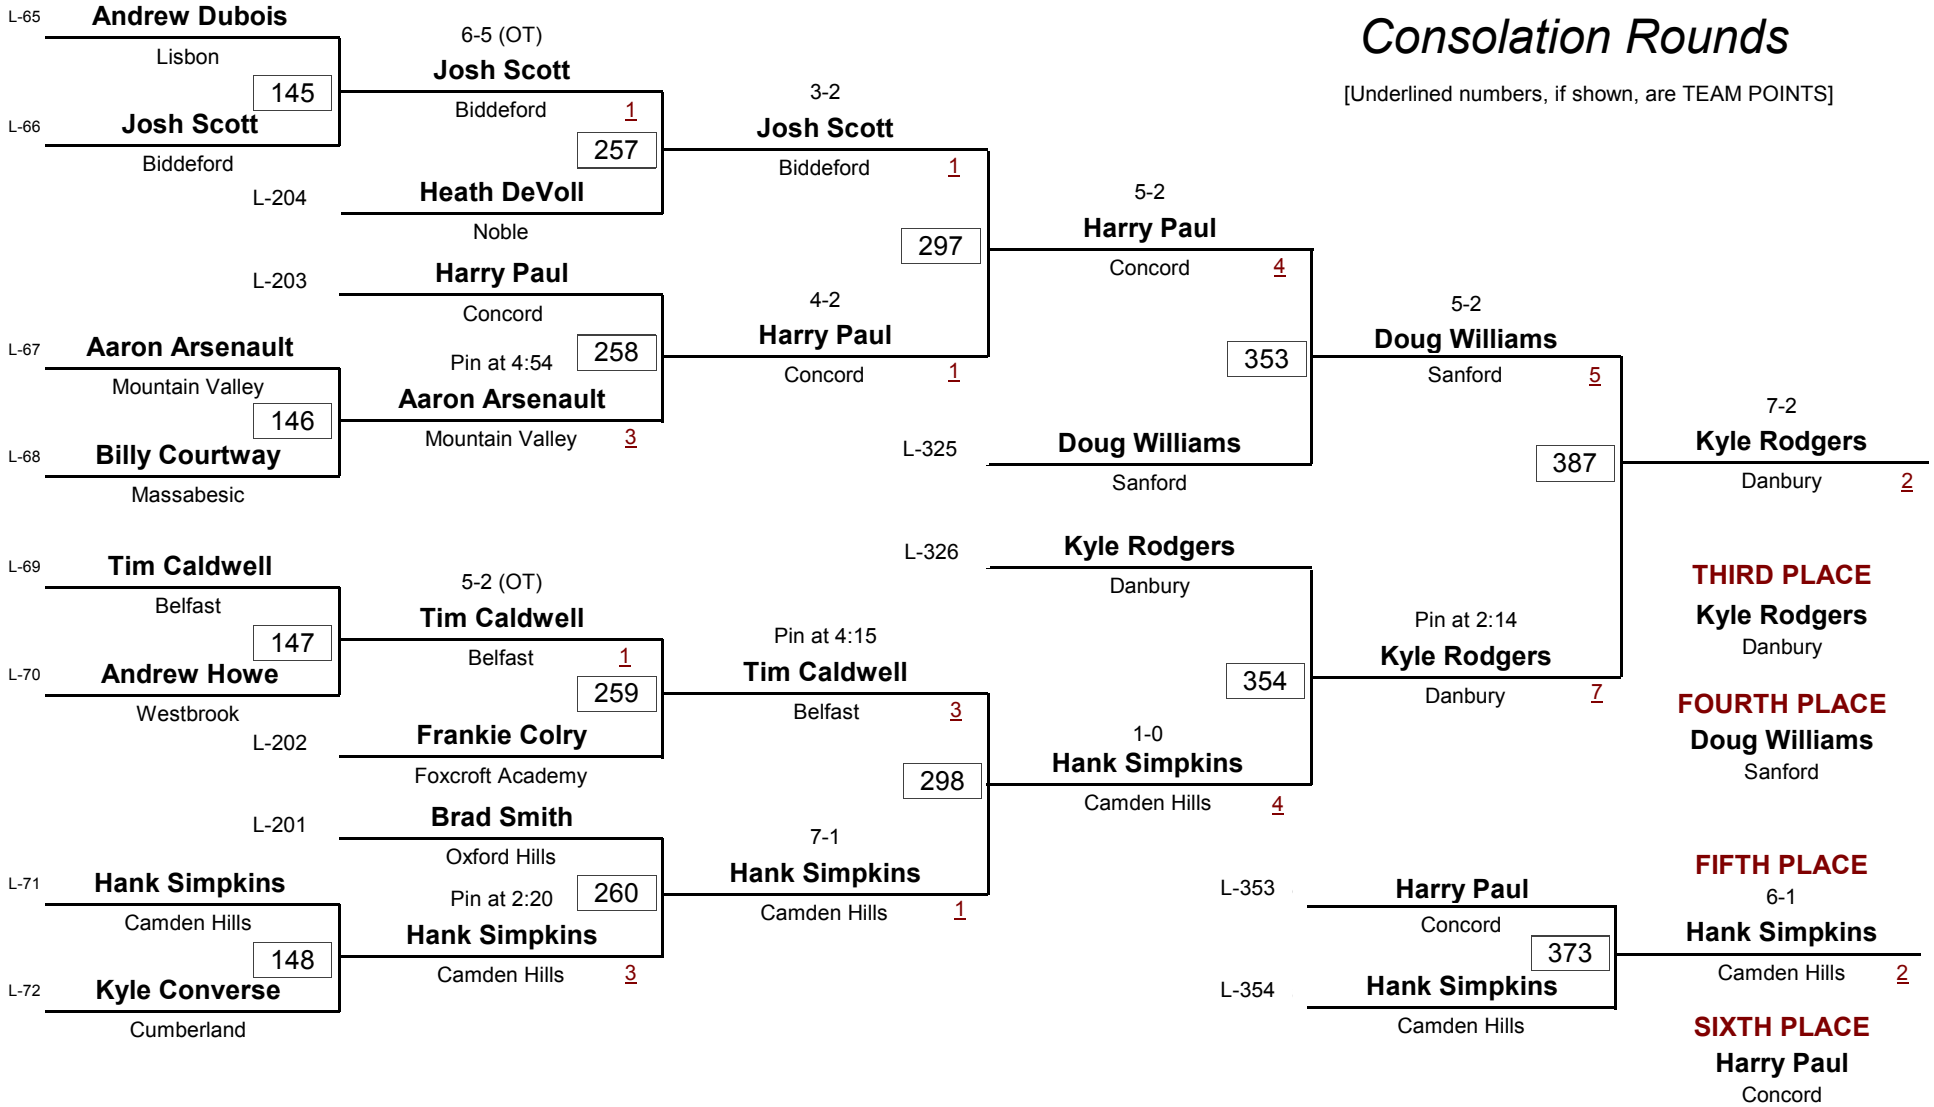

-
DIVISION

152.0 #
WEIGHT

RedSkin Invitational Tournament 2006

January 6, 2006

Consolation Rounds

[Underlined numbers, if shown, are TEAM POINTS]