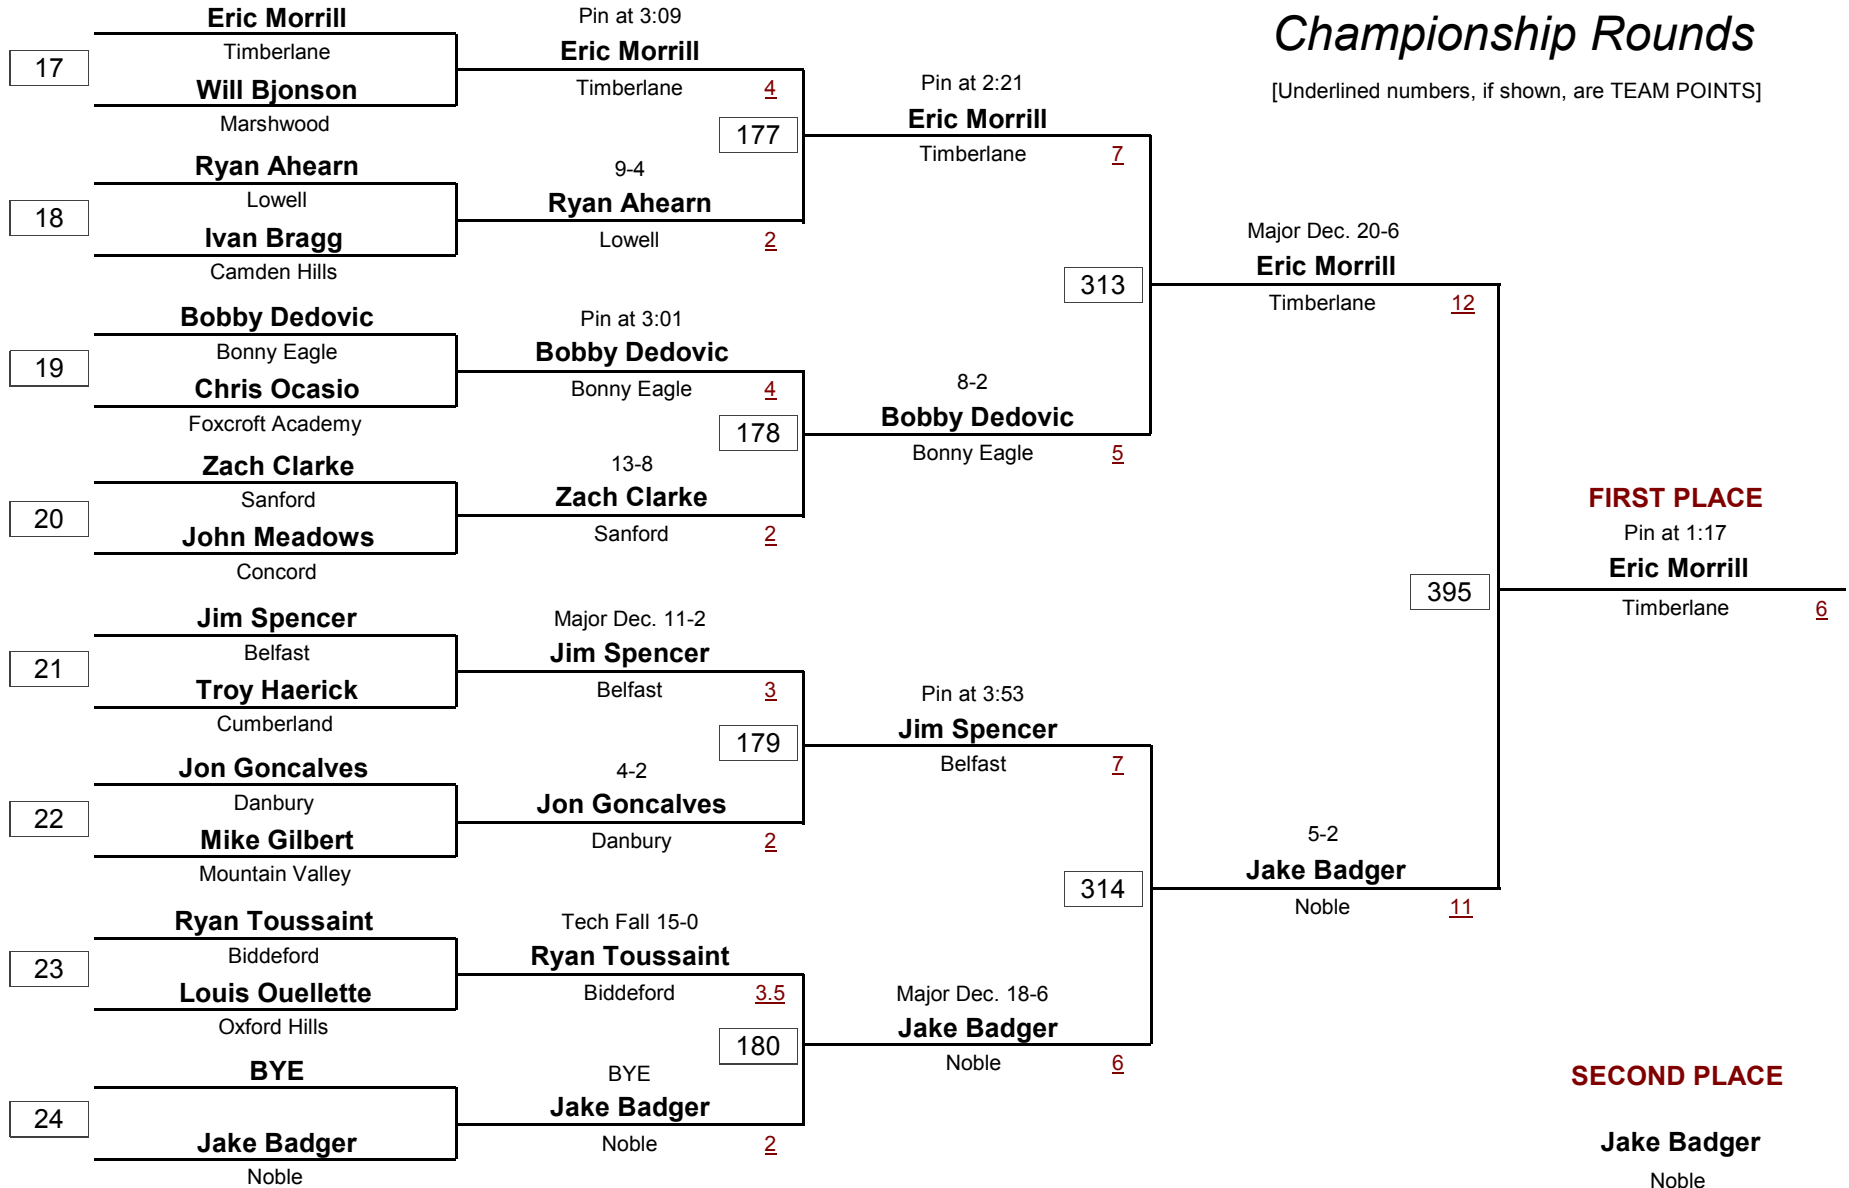

-
DIVISION

119.0 #

WEIGHT

RedSkin Invitational Tournament 2006

January 6, 2006

Championship Rounds

[Underlined numbers, if shown, are TEAM POINTS]