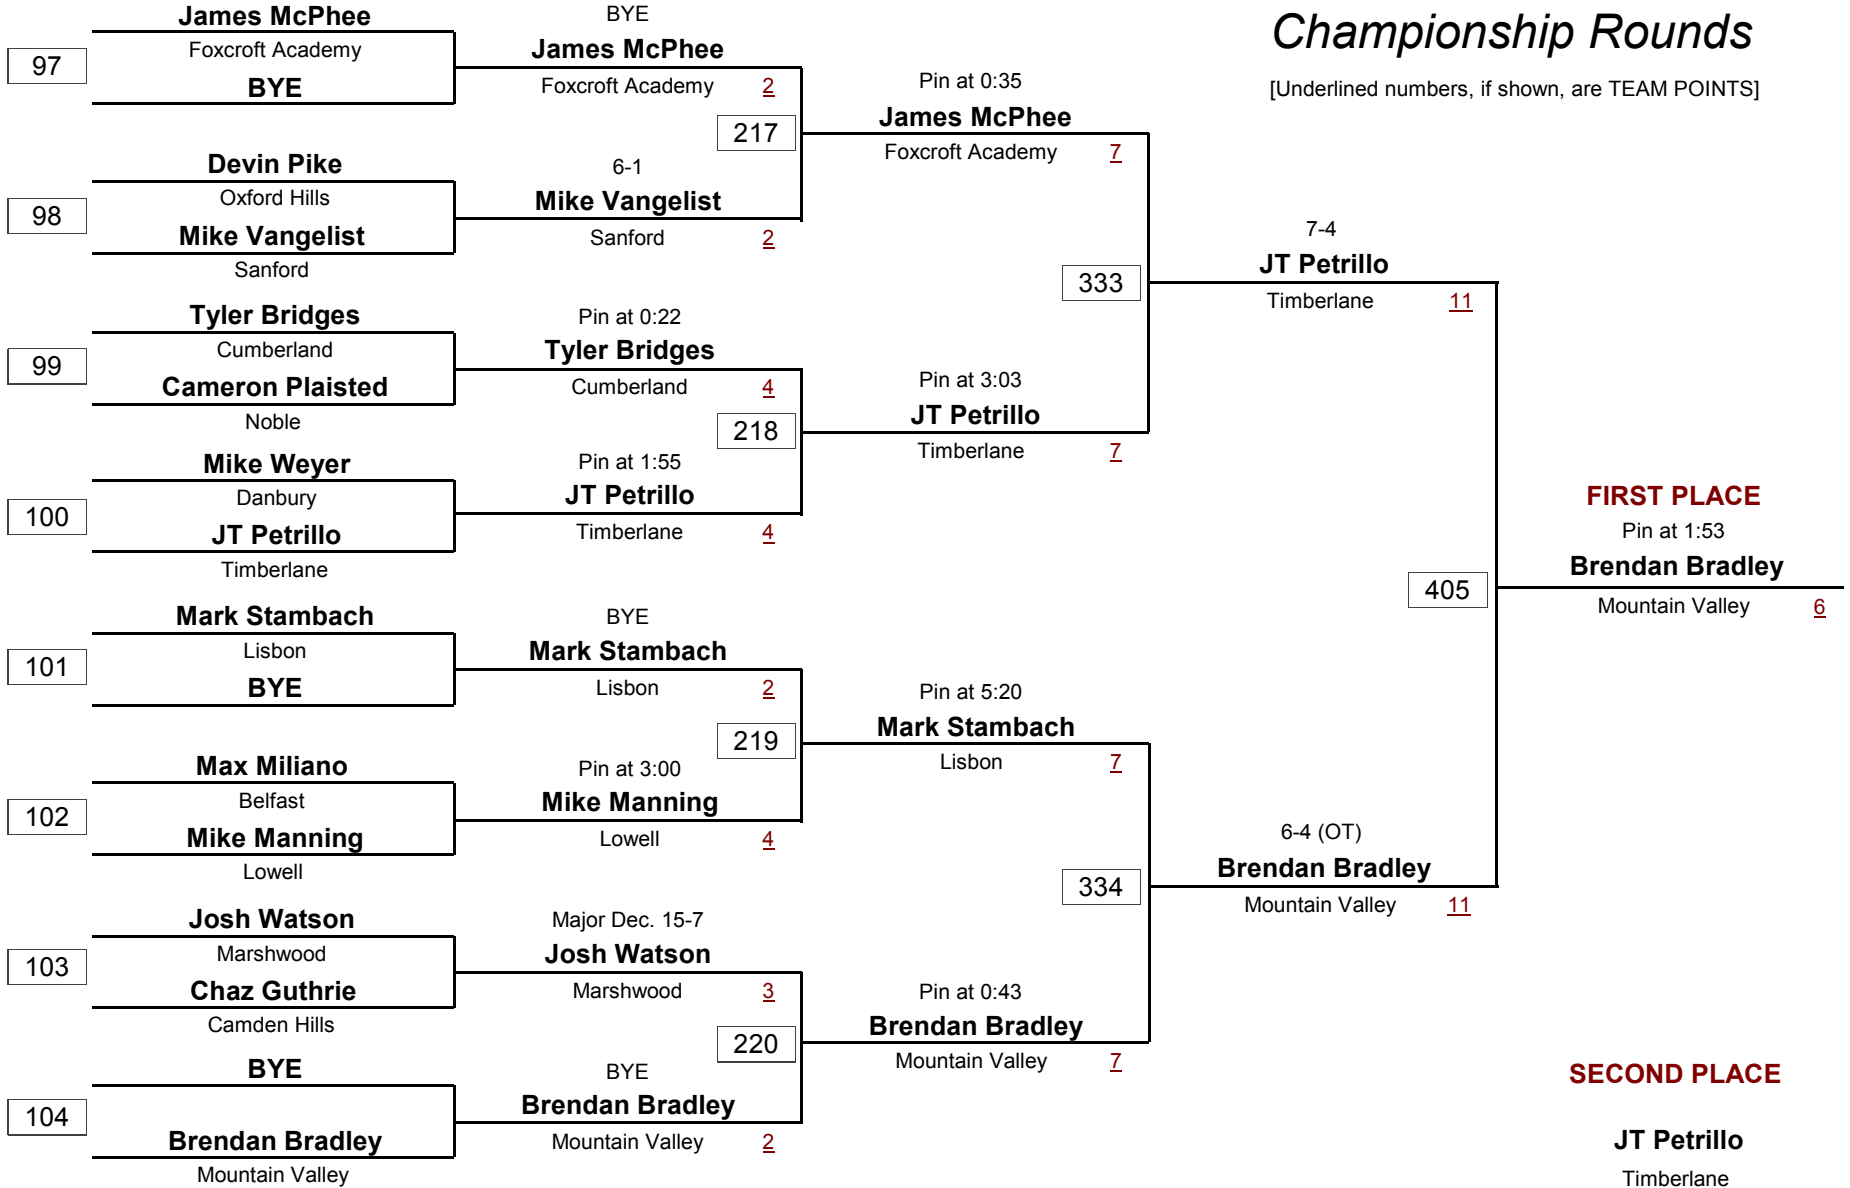

RedSkin Invitational Tournament 2006

January 6, 2006

DIVISION

WEIGHT

Championship Rounds

[Underlined numbers, if shown, are TEAM POINTS]

-
DIVISION

189.0 #

RedSkin Invitational Tournament 2006

January 6, 2006

Championship Rounds

[Underlined numbers, if shown, are TEAM POINTS]

-
DIVISION

215.0 #
WEIGHT

RedSkin Invitational Tournament 2006

January 6, 2006