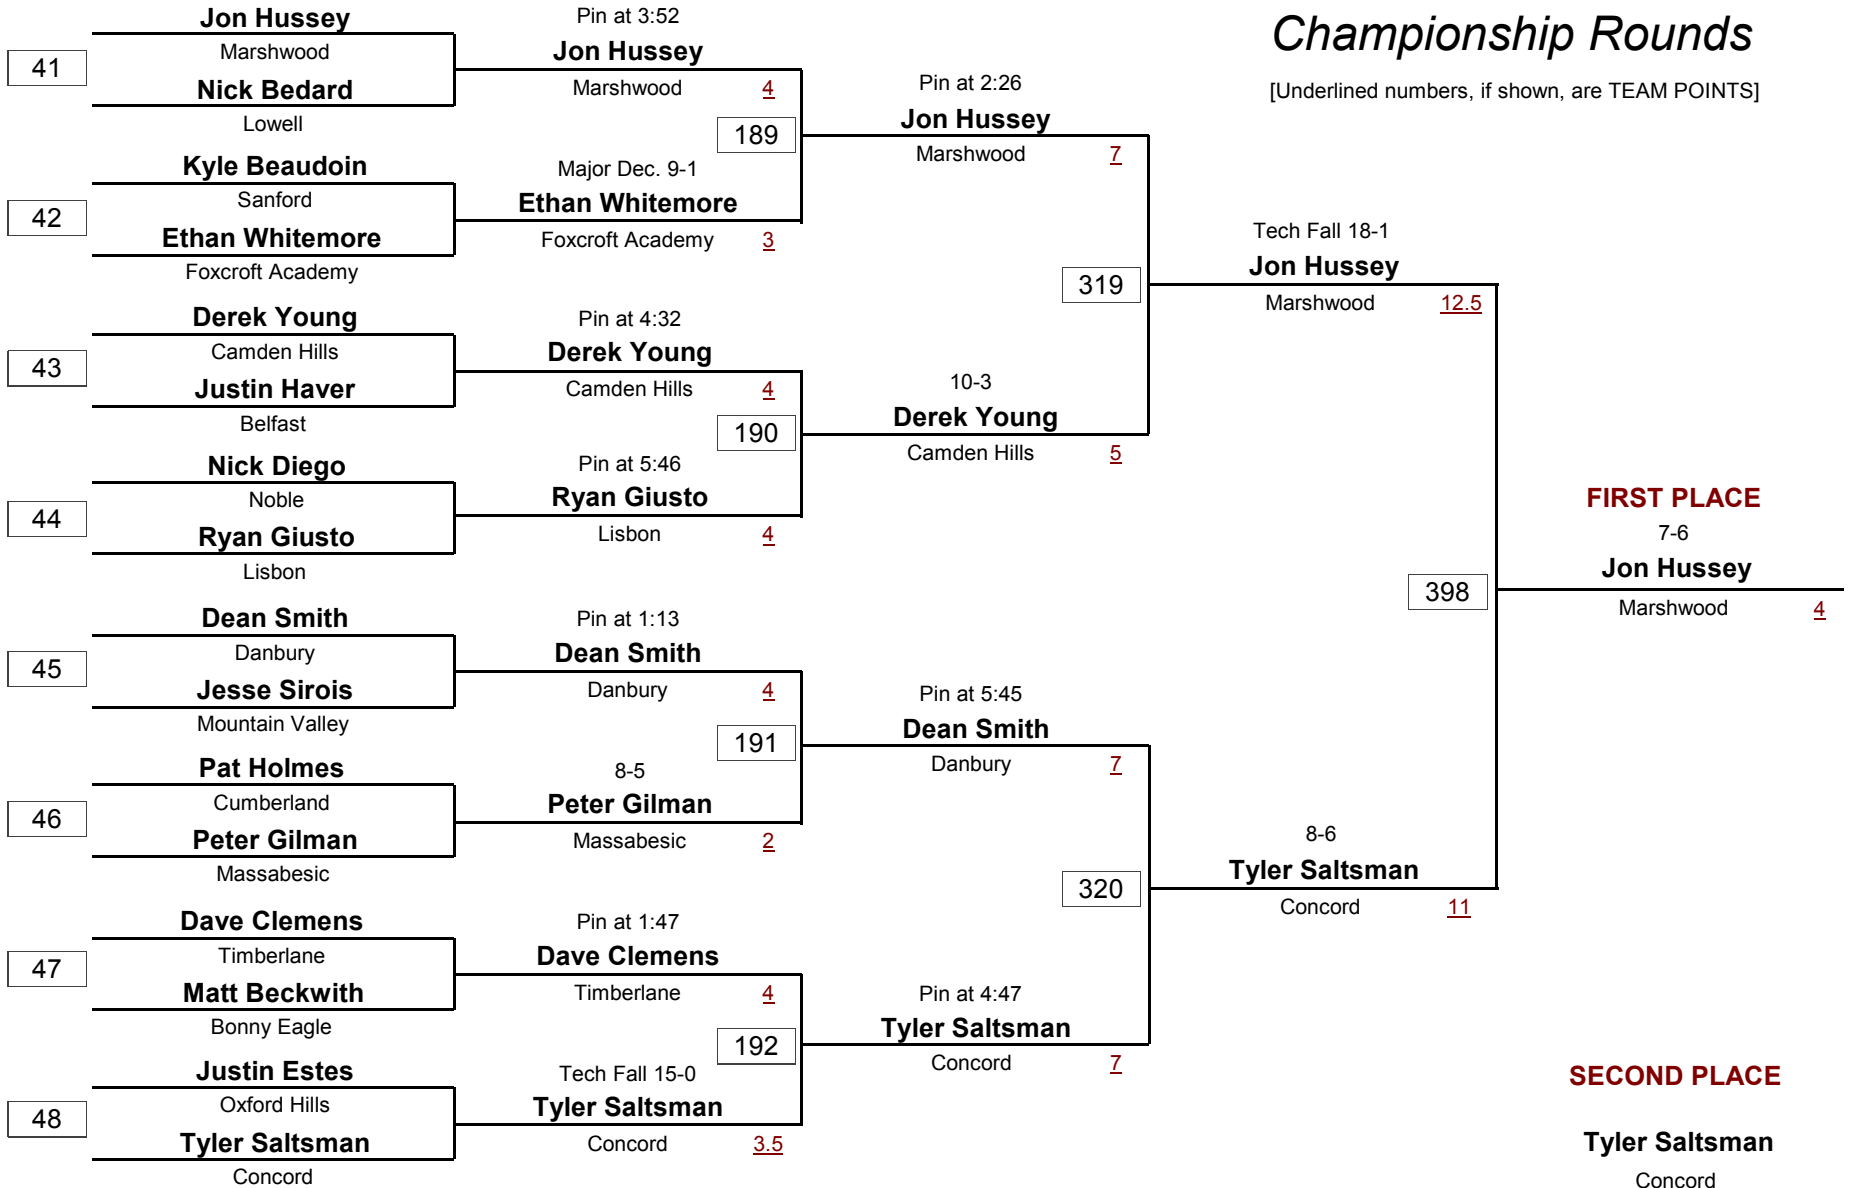

-
DIVISION

135.0 #
WEIGHT

RedSkin Invitational Tournament 2006

January 6, 2006

Championship Rounds

[Underlined numbers, if shown, are TEAM POINTS]