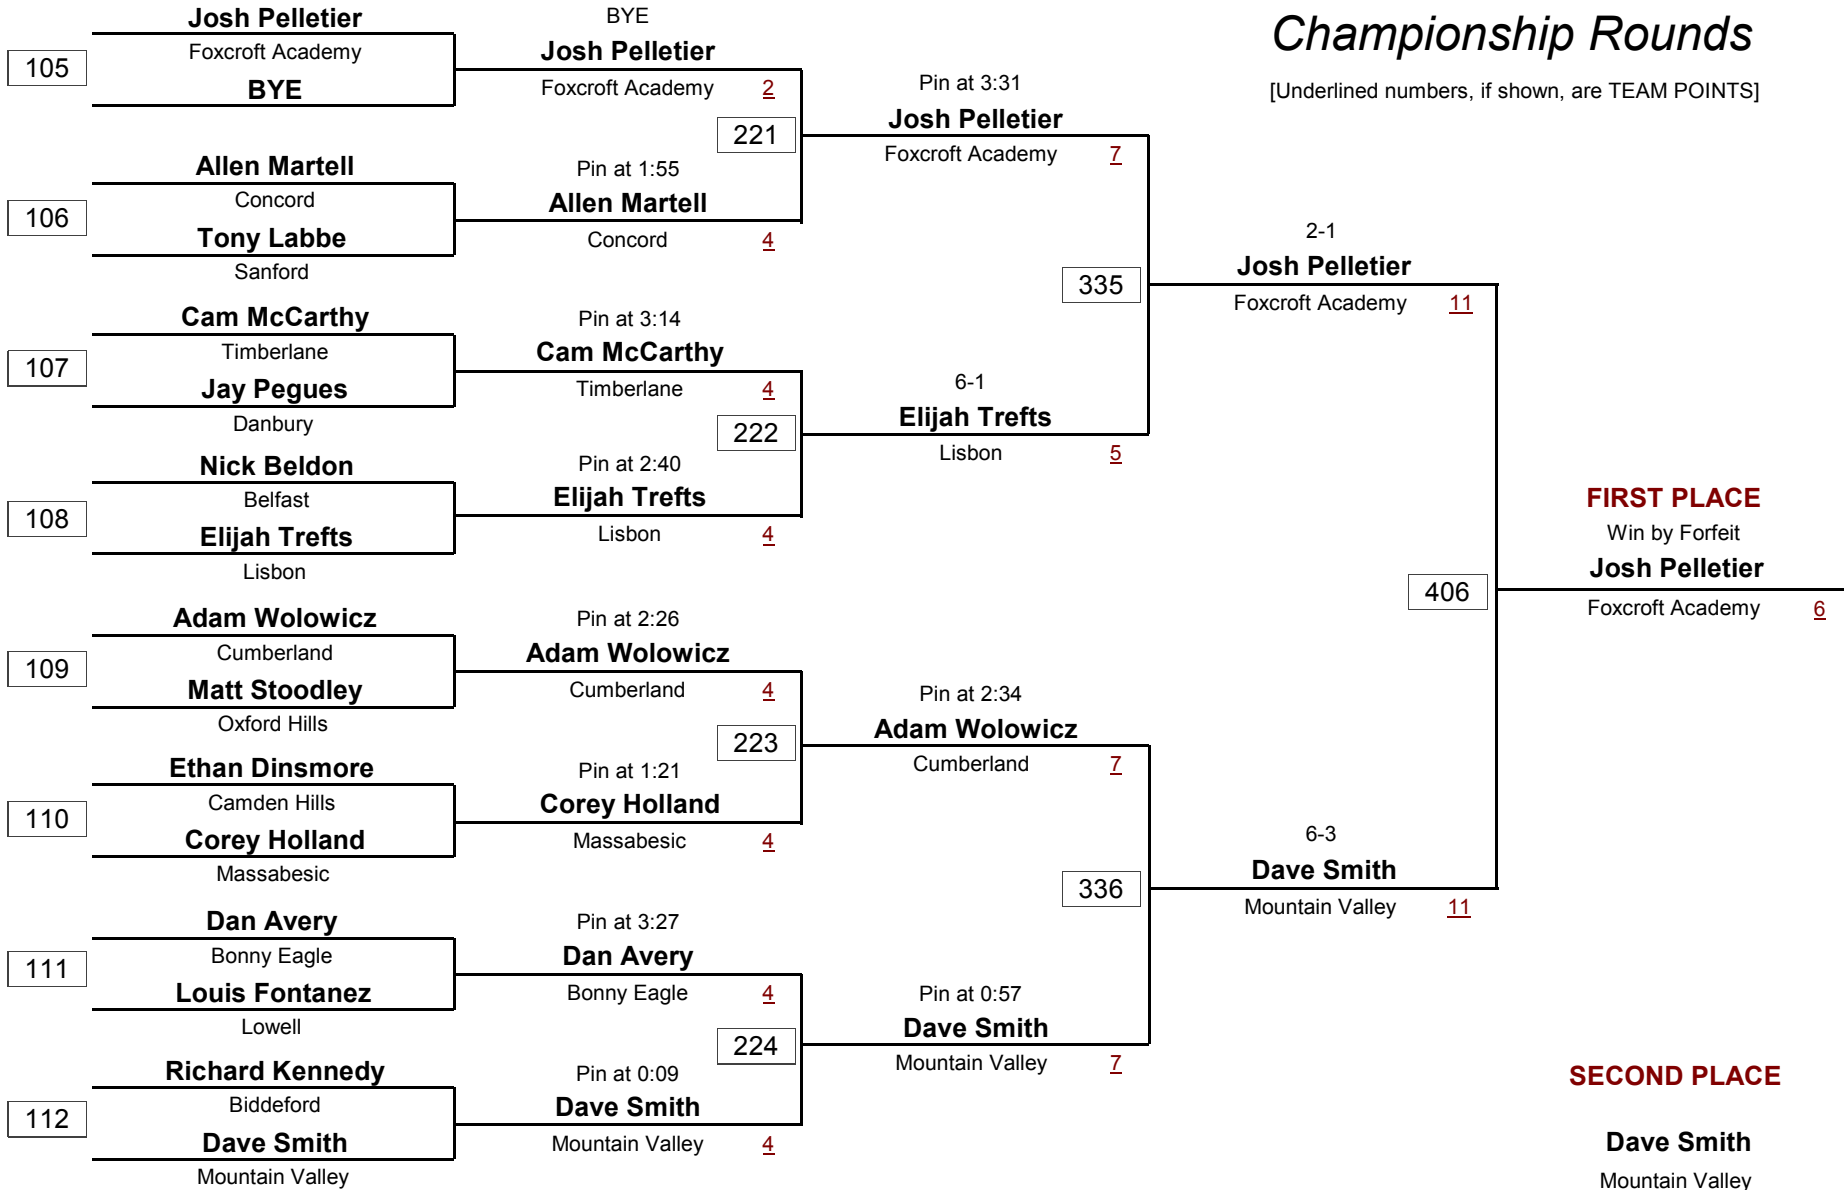

Consolation Rounds

[Underlined numbers, if shown, are TEAM POINTS]

-
DIVISION

275.0 #
WEIGHT

RedSkin Invitational Tournament 2006

January 6, 2006

Championship Rounds

[Underlined numbers, if shown, are TEAM POINTS]