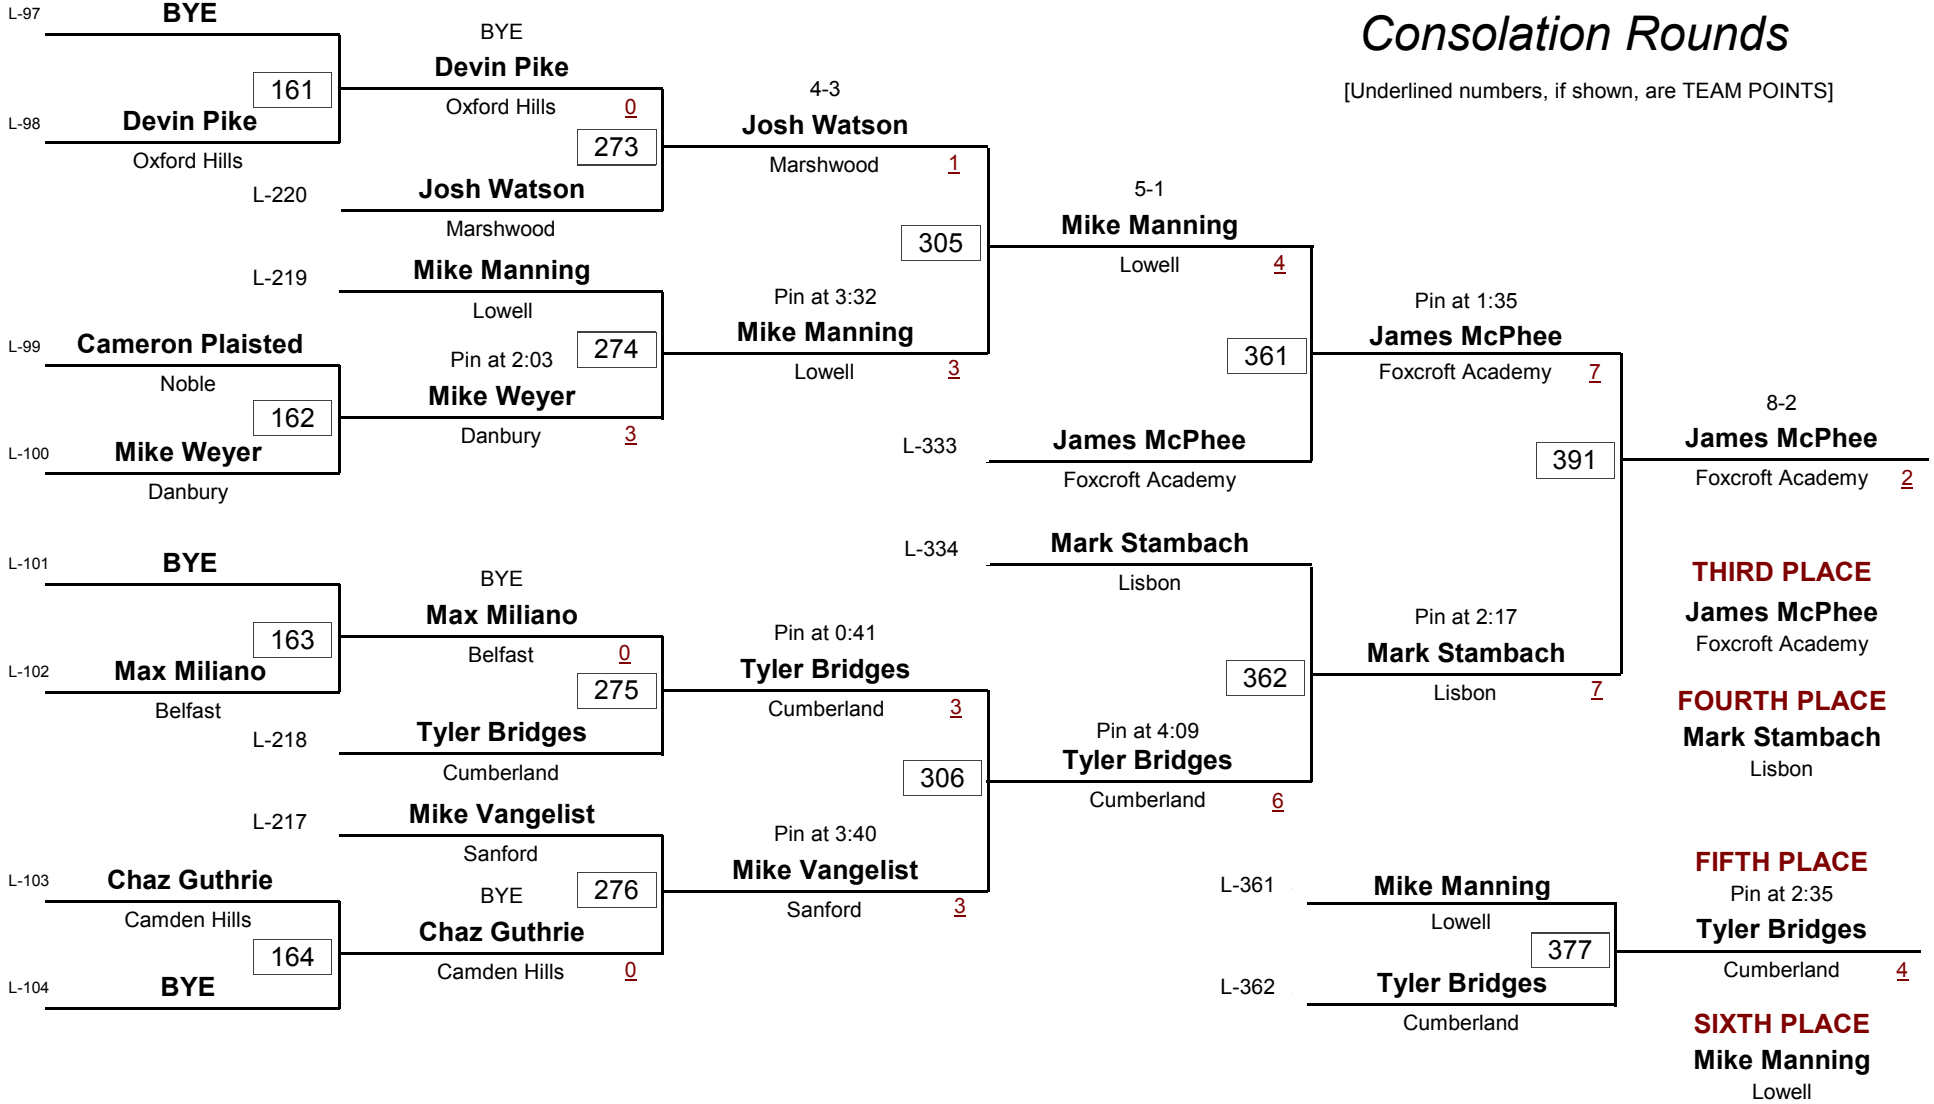

-
DIVISION

215.0 #
WEIGHT

RedSkin Invitational Tournament 2006

January 6, 2006

Consolation Rounds

[Underlined numbers, if shown, are TEAM POINTS]