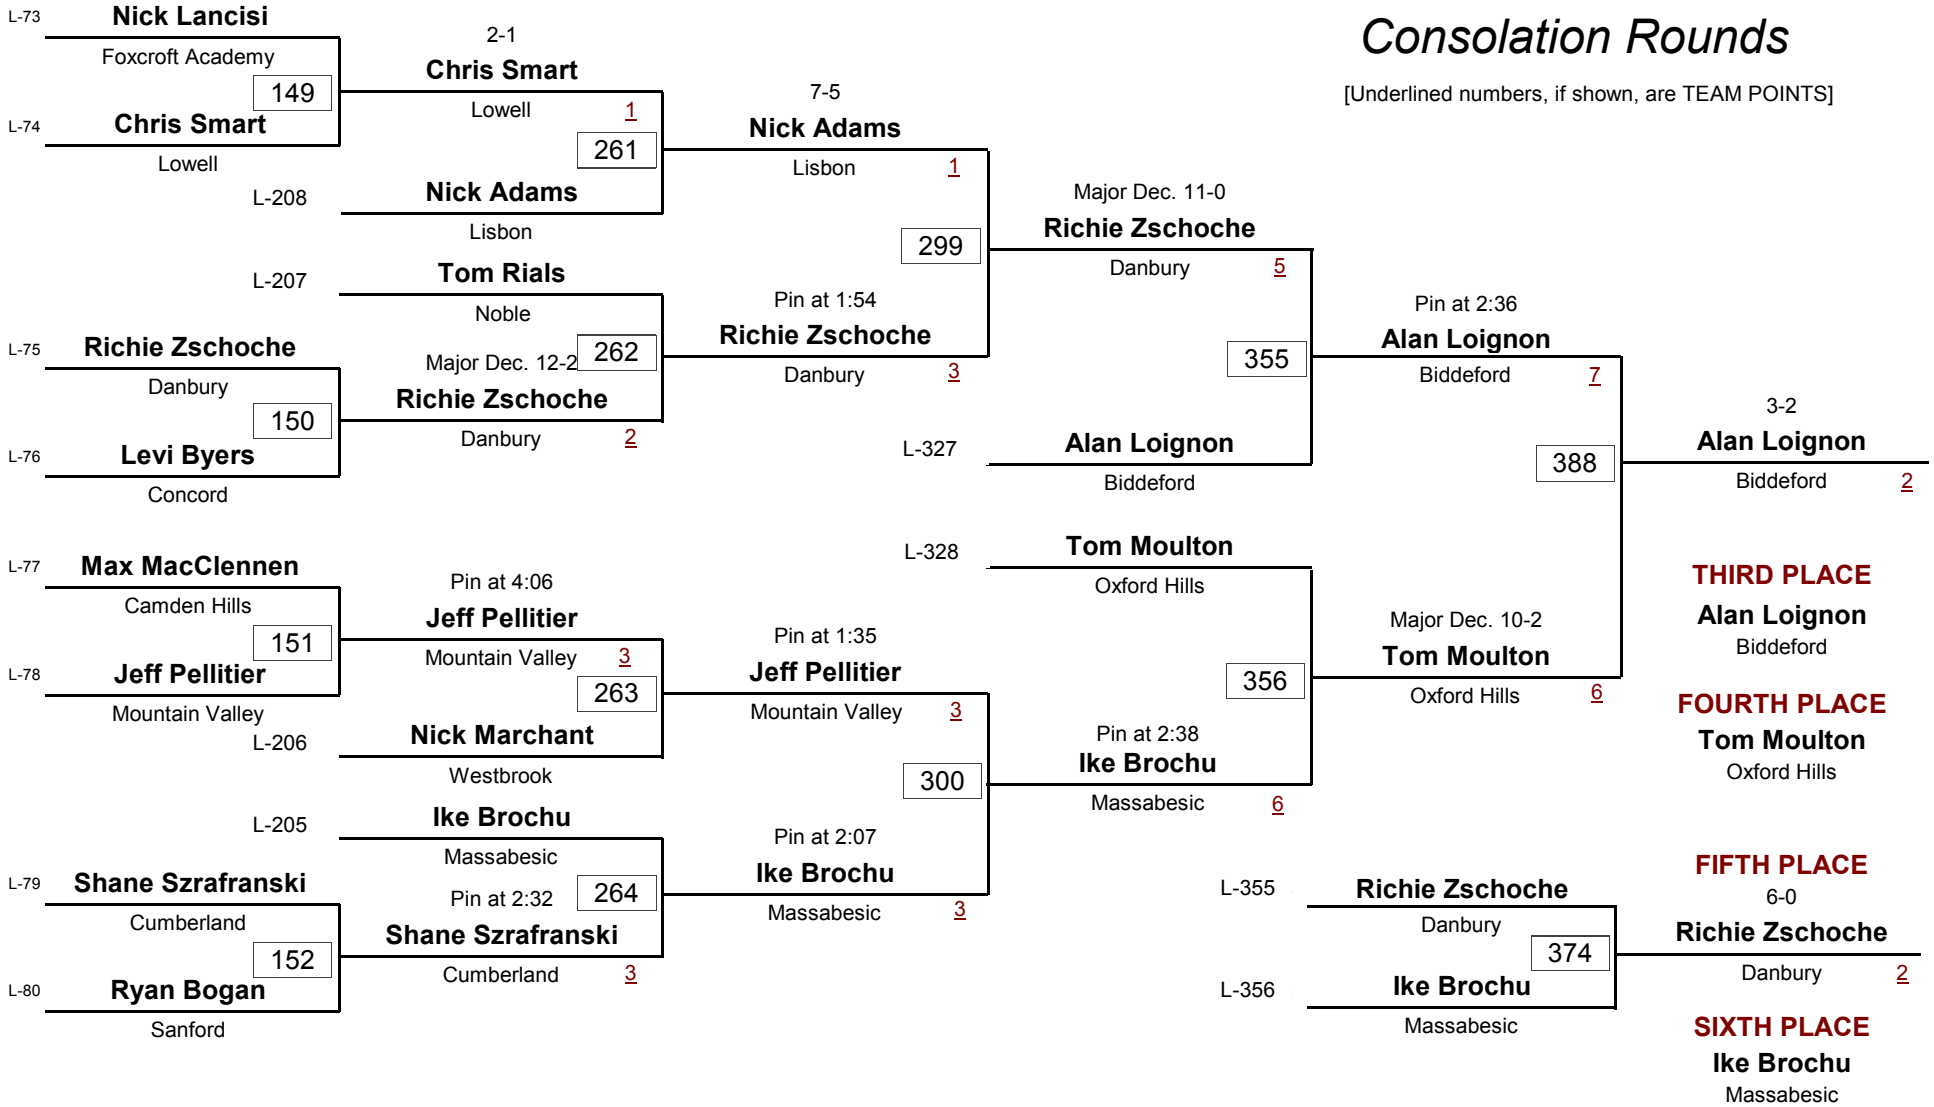

Championship Rounds

[Underlined numbers, if shown, are TEAM POINTS]

DIVISION

160.0 #

WEIGHT

RedSkin Invitational Tournament 2006

January 6, 2006

Consolation Rounds

[Underlined numbers, if shown, are TEAM POINTS]

-
DIVISION

171.0 #

WEIGHT

RedSkin Invitational Tournament 2006

January 6, 2006

Championship Rounds

[Underlined numbers, if shown, are TEAM POINTS]