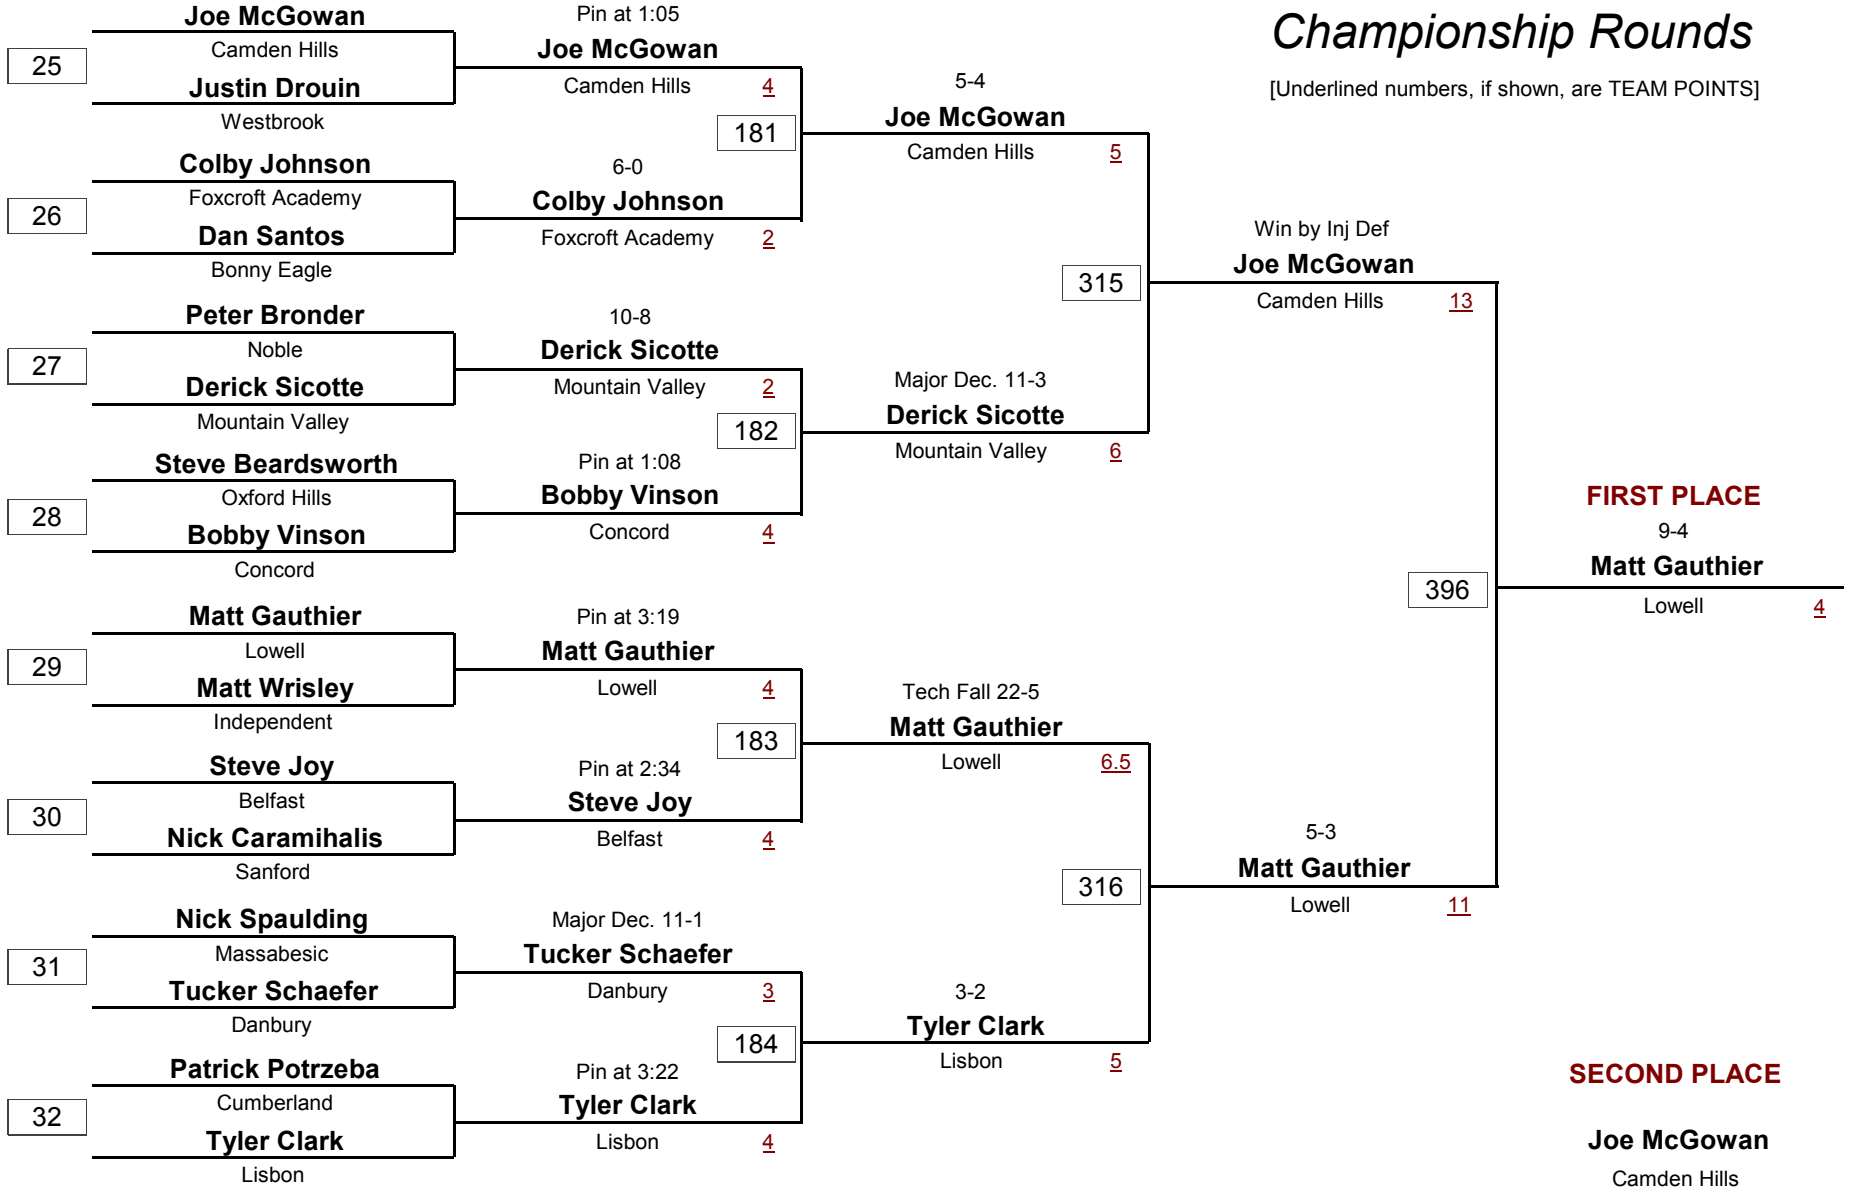

[Underlined numbers, if shown, are TEAM POINTS]

-
DIVISION

125.0 #

WEIGHT

RedSkin Invitational Tournament 2006

January 6, 2006

Championship Rounds

[Underlined numbers, if shown, are TEAM POINTS]