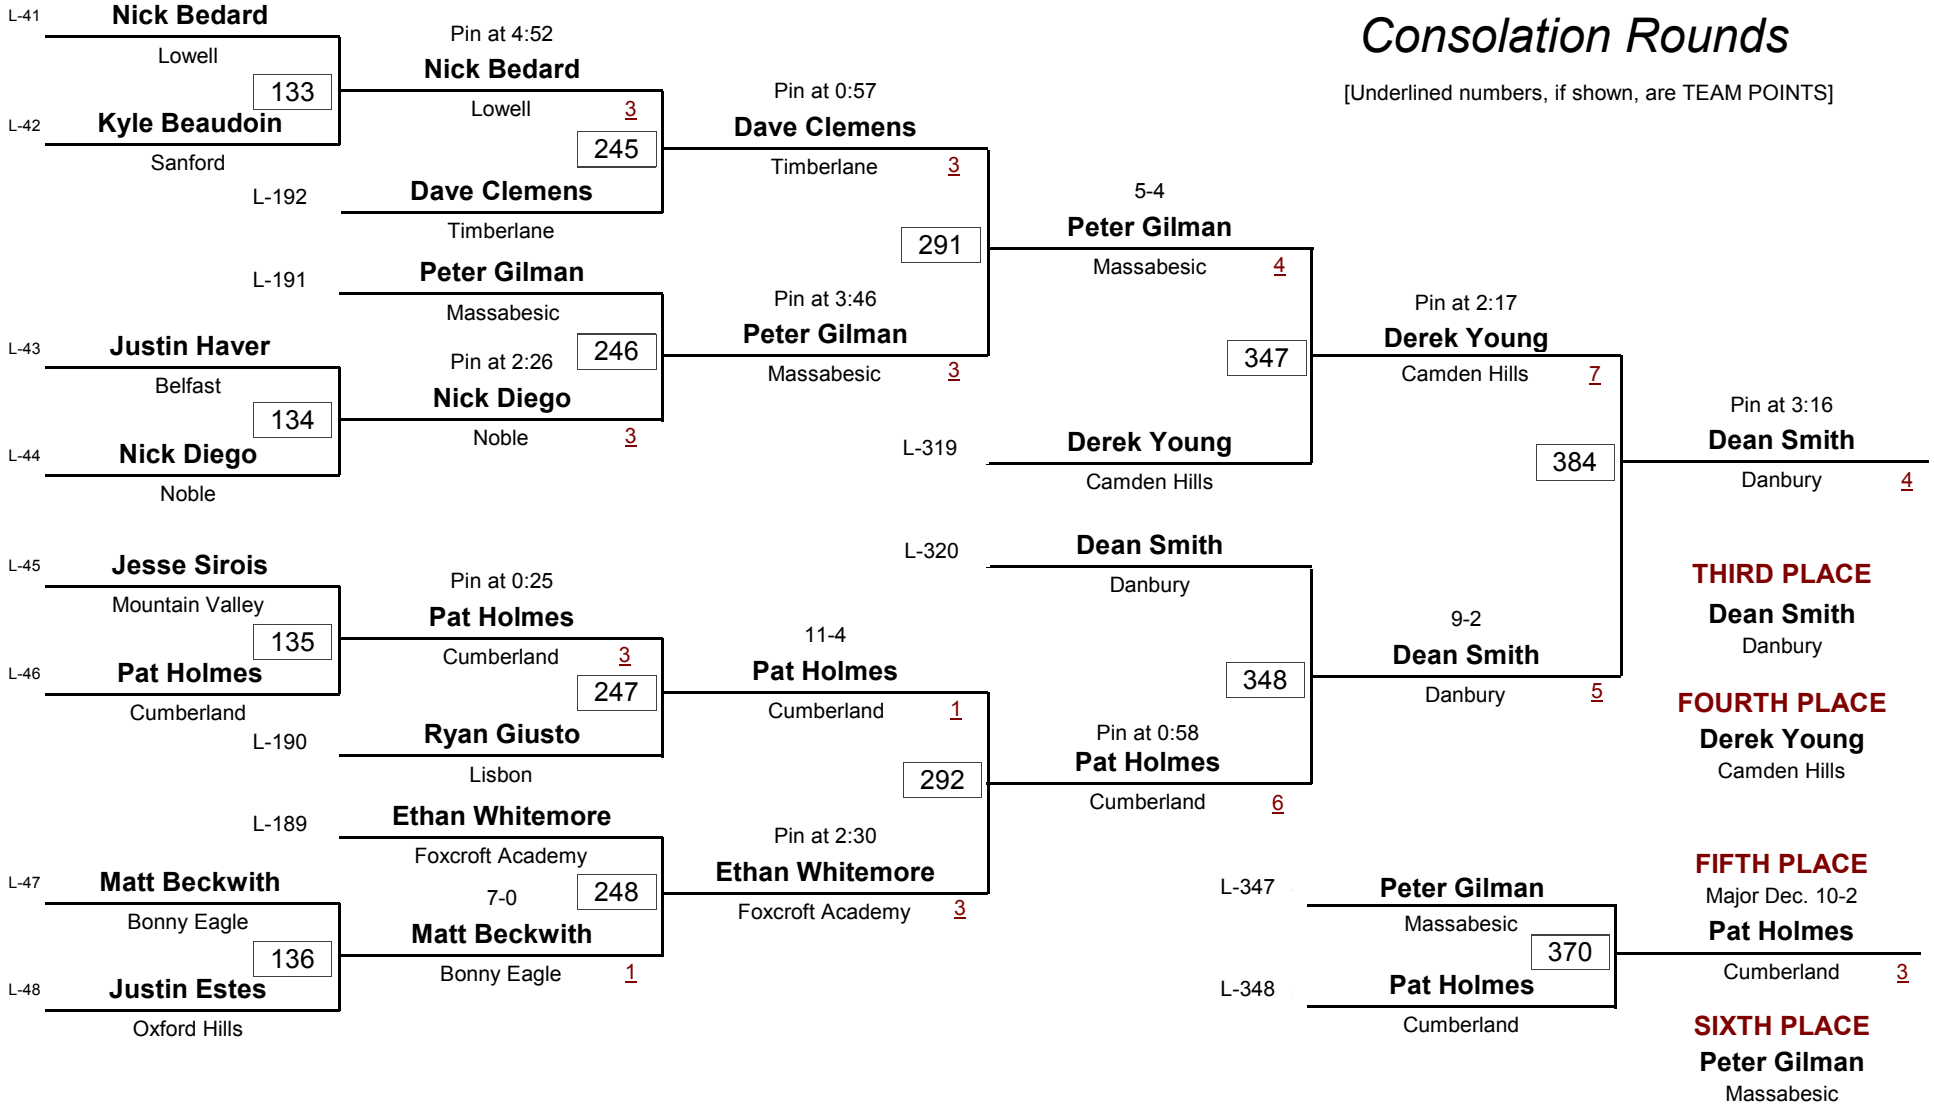

DIVISION

135.0 #

WEIGHT

RedSkin Invitational Tournament 2006

January 6, 2006

Consolation Rounds

[Underlined numbers, if shown, are TEAM POINTS]