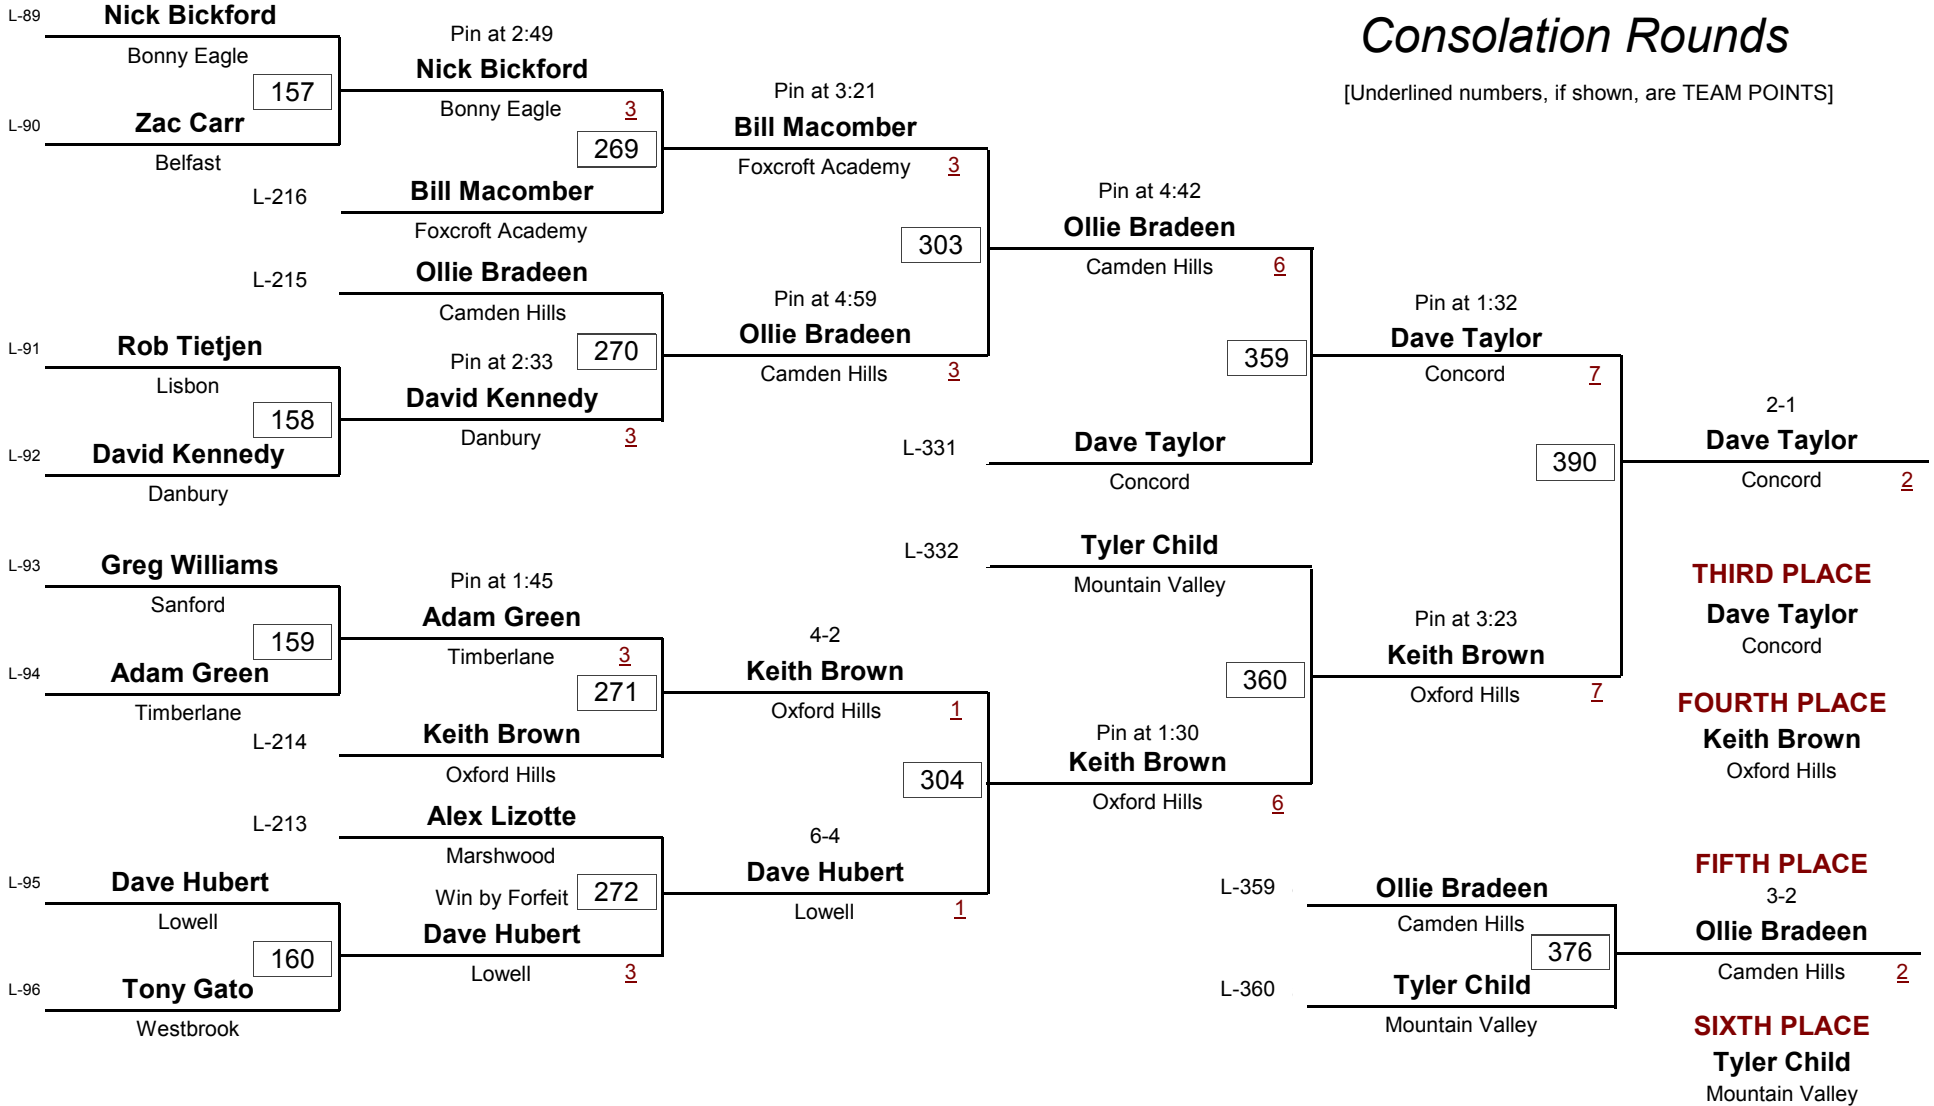

-
DIVISION

189.0 #

WEIGHT

RedSkin Invitational Tournament 2006

January 6, 2006

Consolation Rounds

[Underlined numbers, if shown, are TEAM POINTS]