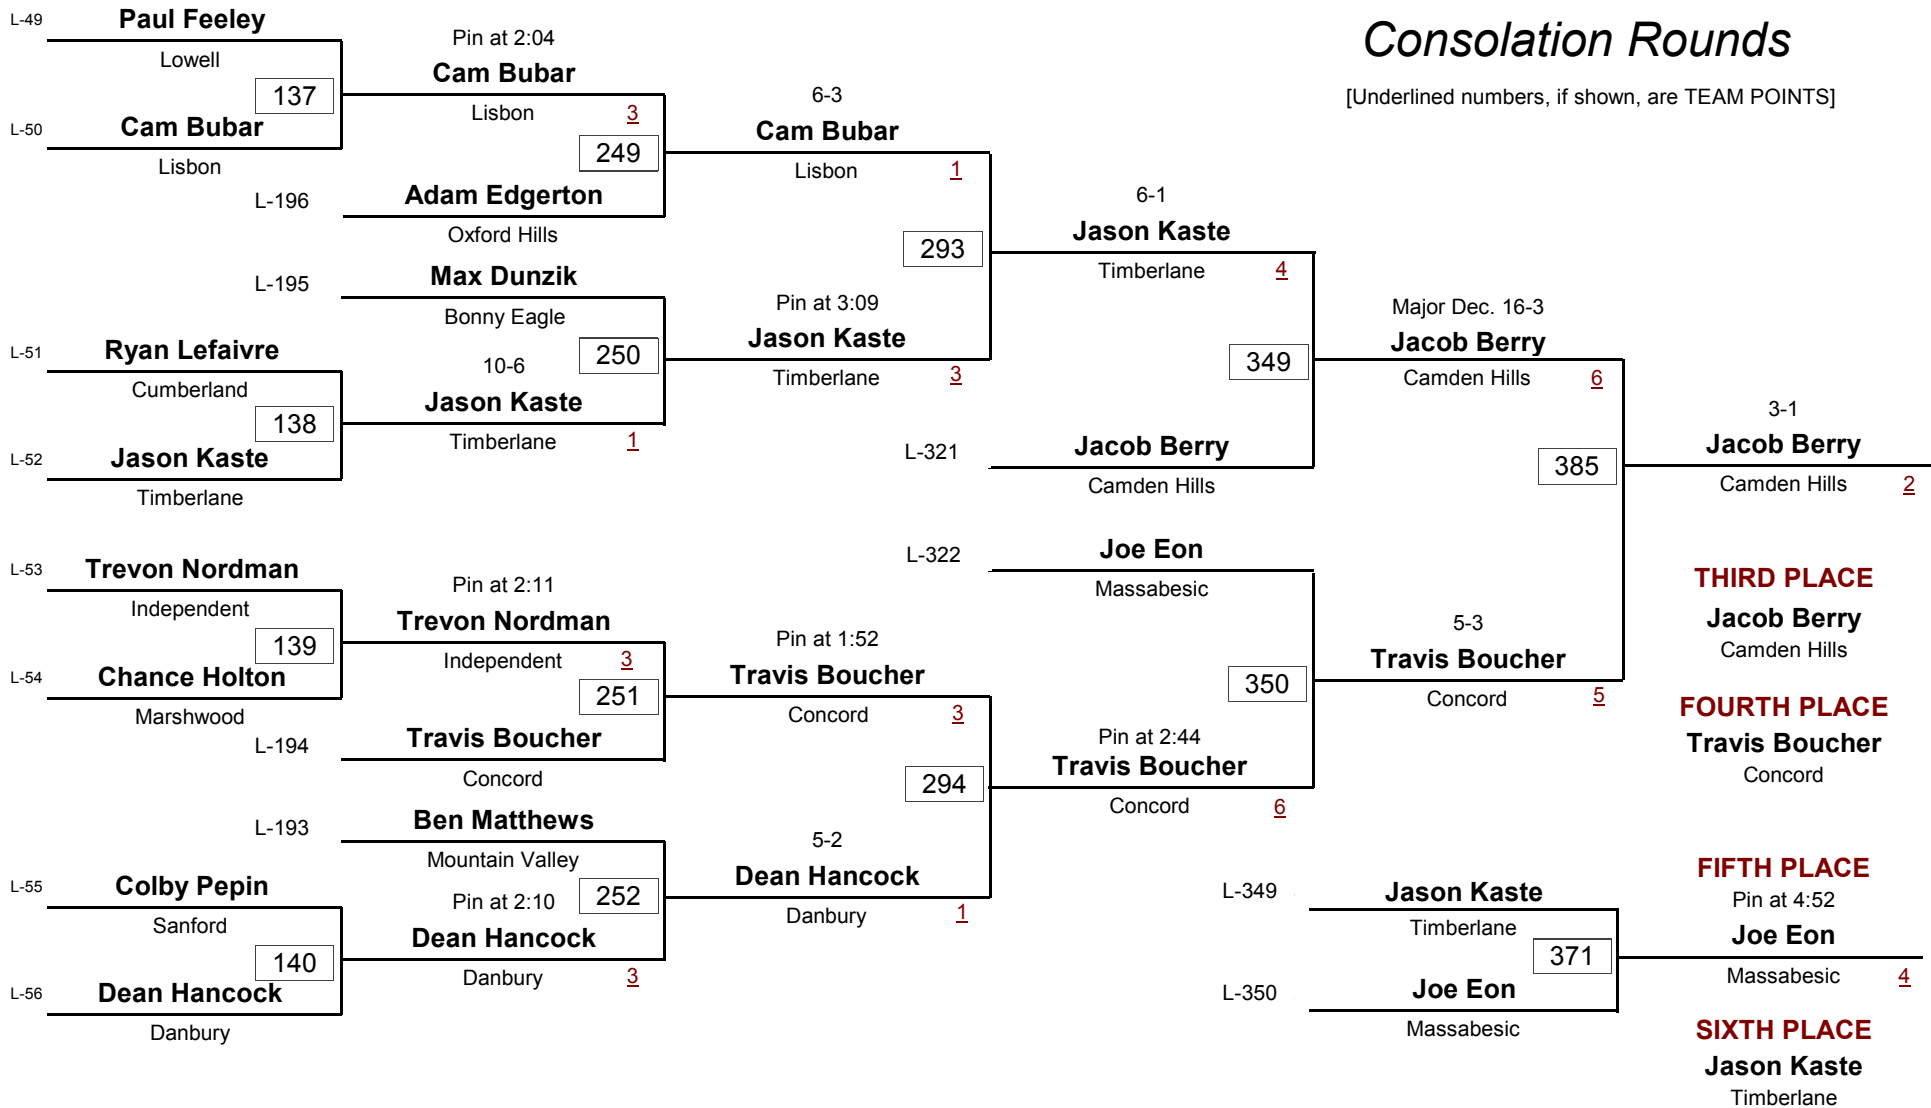

[Underlined numbers, if shown, are TEAM POINTS]

-
DIVISION

140.0 #

WEIGHT

RedSkin Invitational Tournament 2006

January 6, 2006

Consolation Rounds

[Underlined numbers, if shown, are TEAM POINTS]