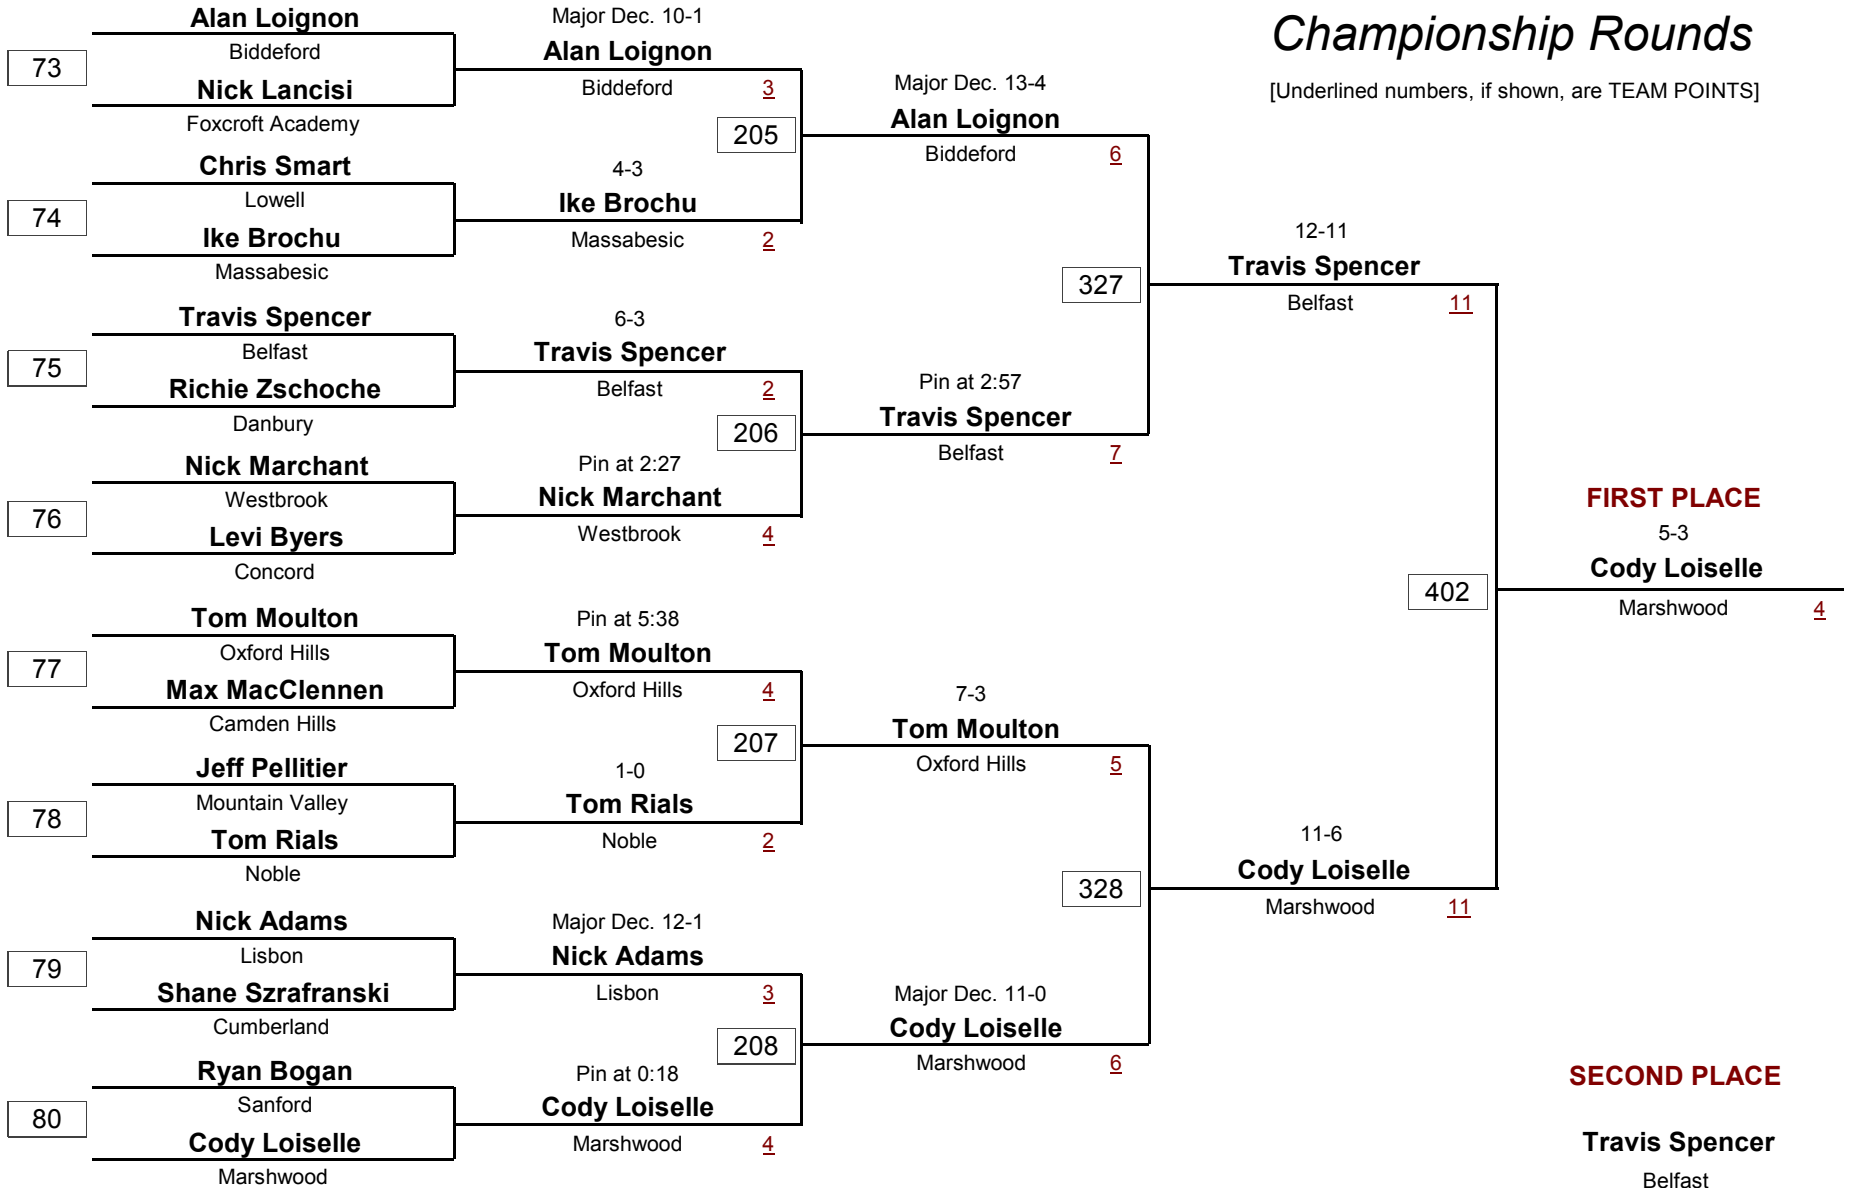

DIVISION

160.0 #

WEIGHT

RedSkin Invitational Tournament 2006

January 6, 2006

Championship Rounds

[Underlined numbers, if shown, are TEAM POINTS]