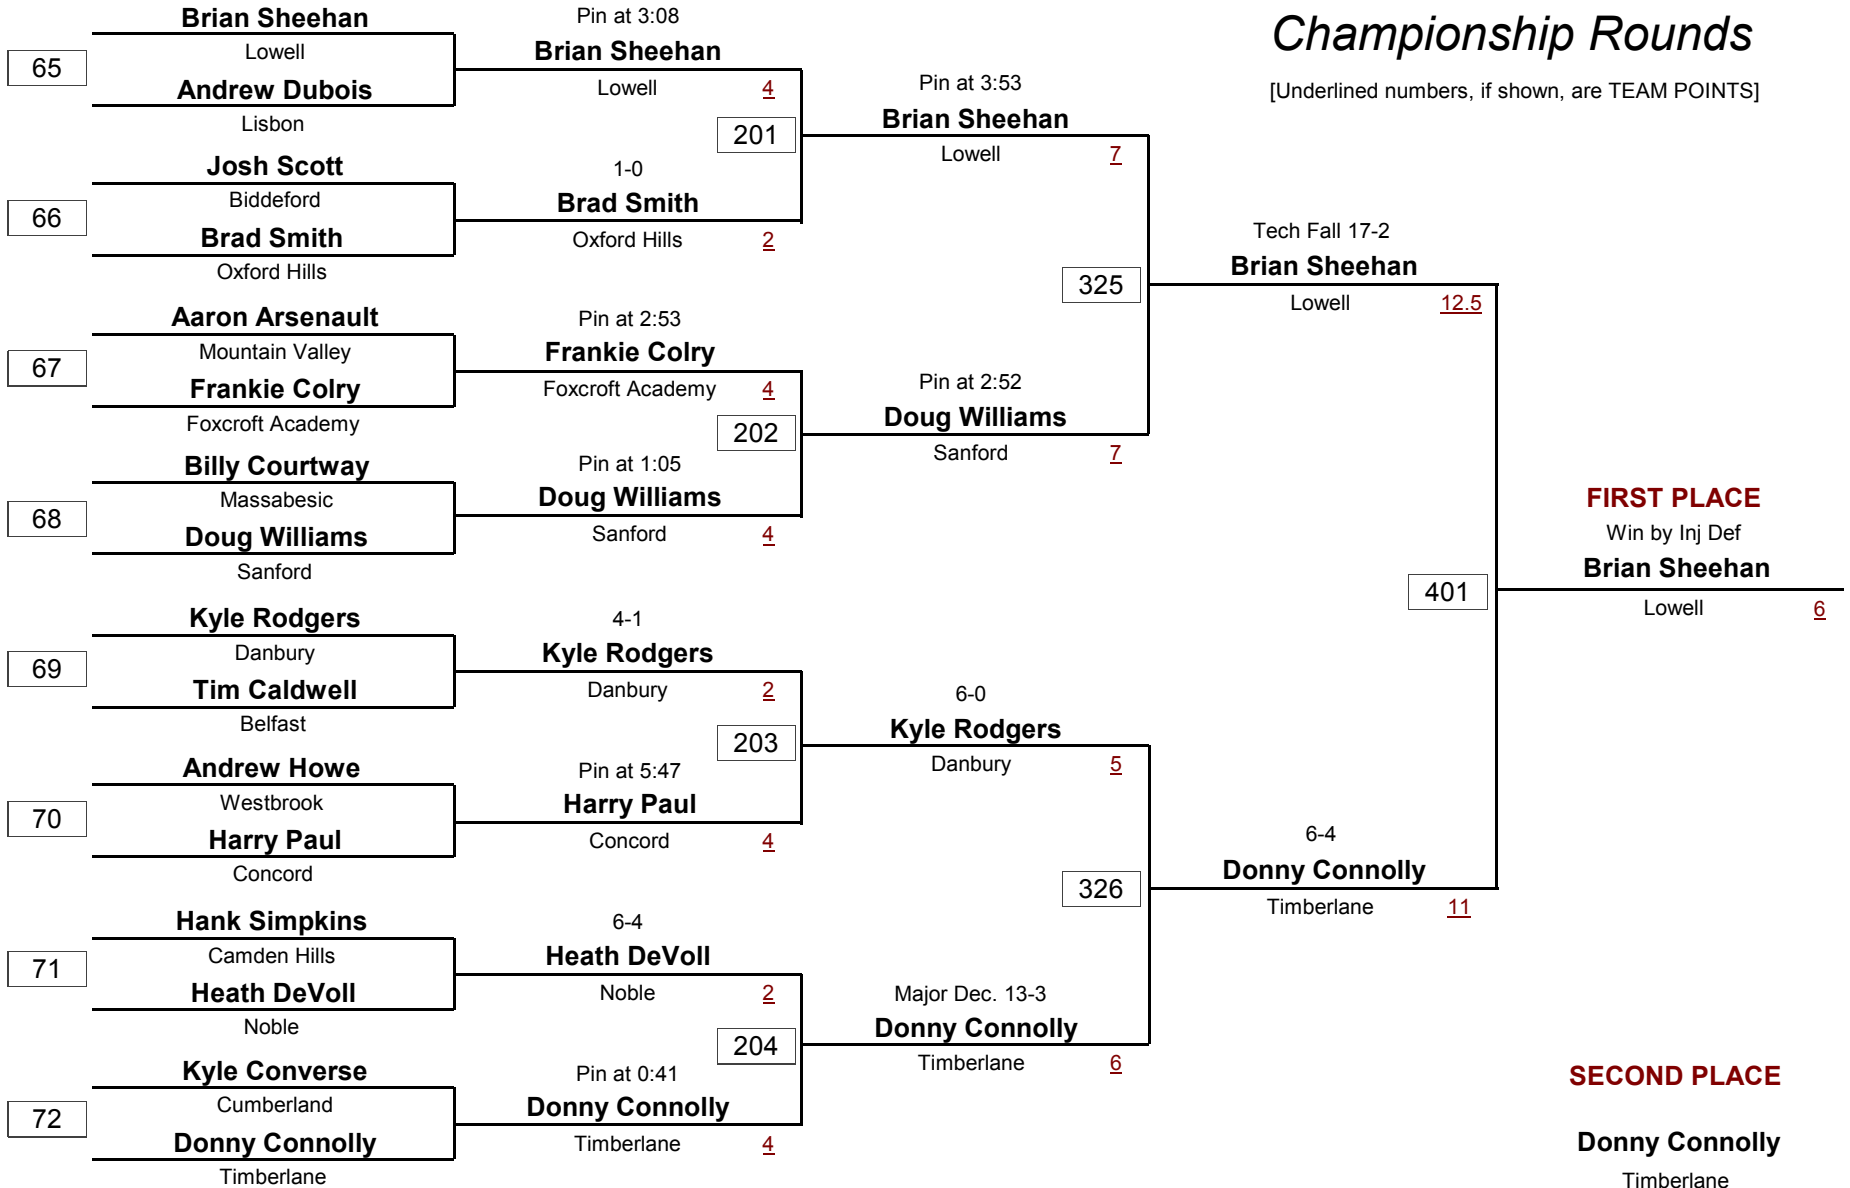

DIVISION

152.0 #

WEIGHT

RedSkin Invitational Tournament 2006

January 6, 2006

Championship Rounds

[Underlined numbers, if shown, are TEAM POINTS]