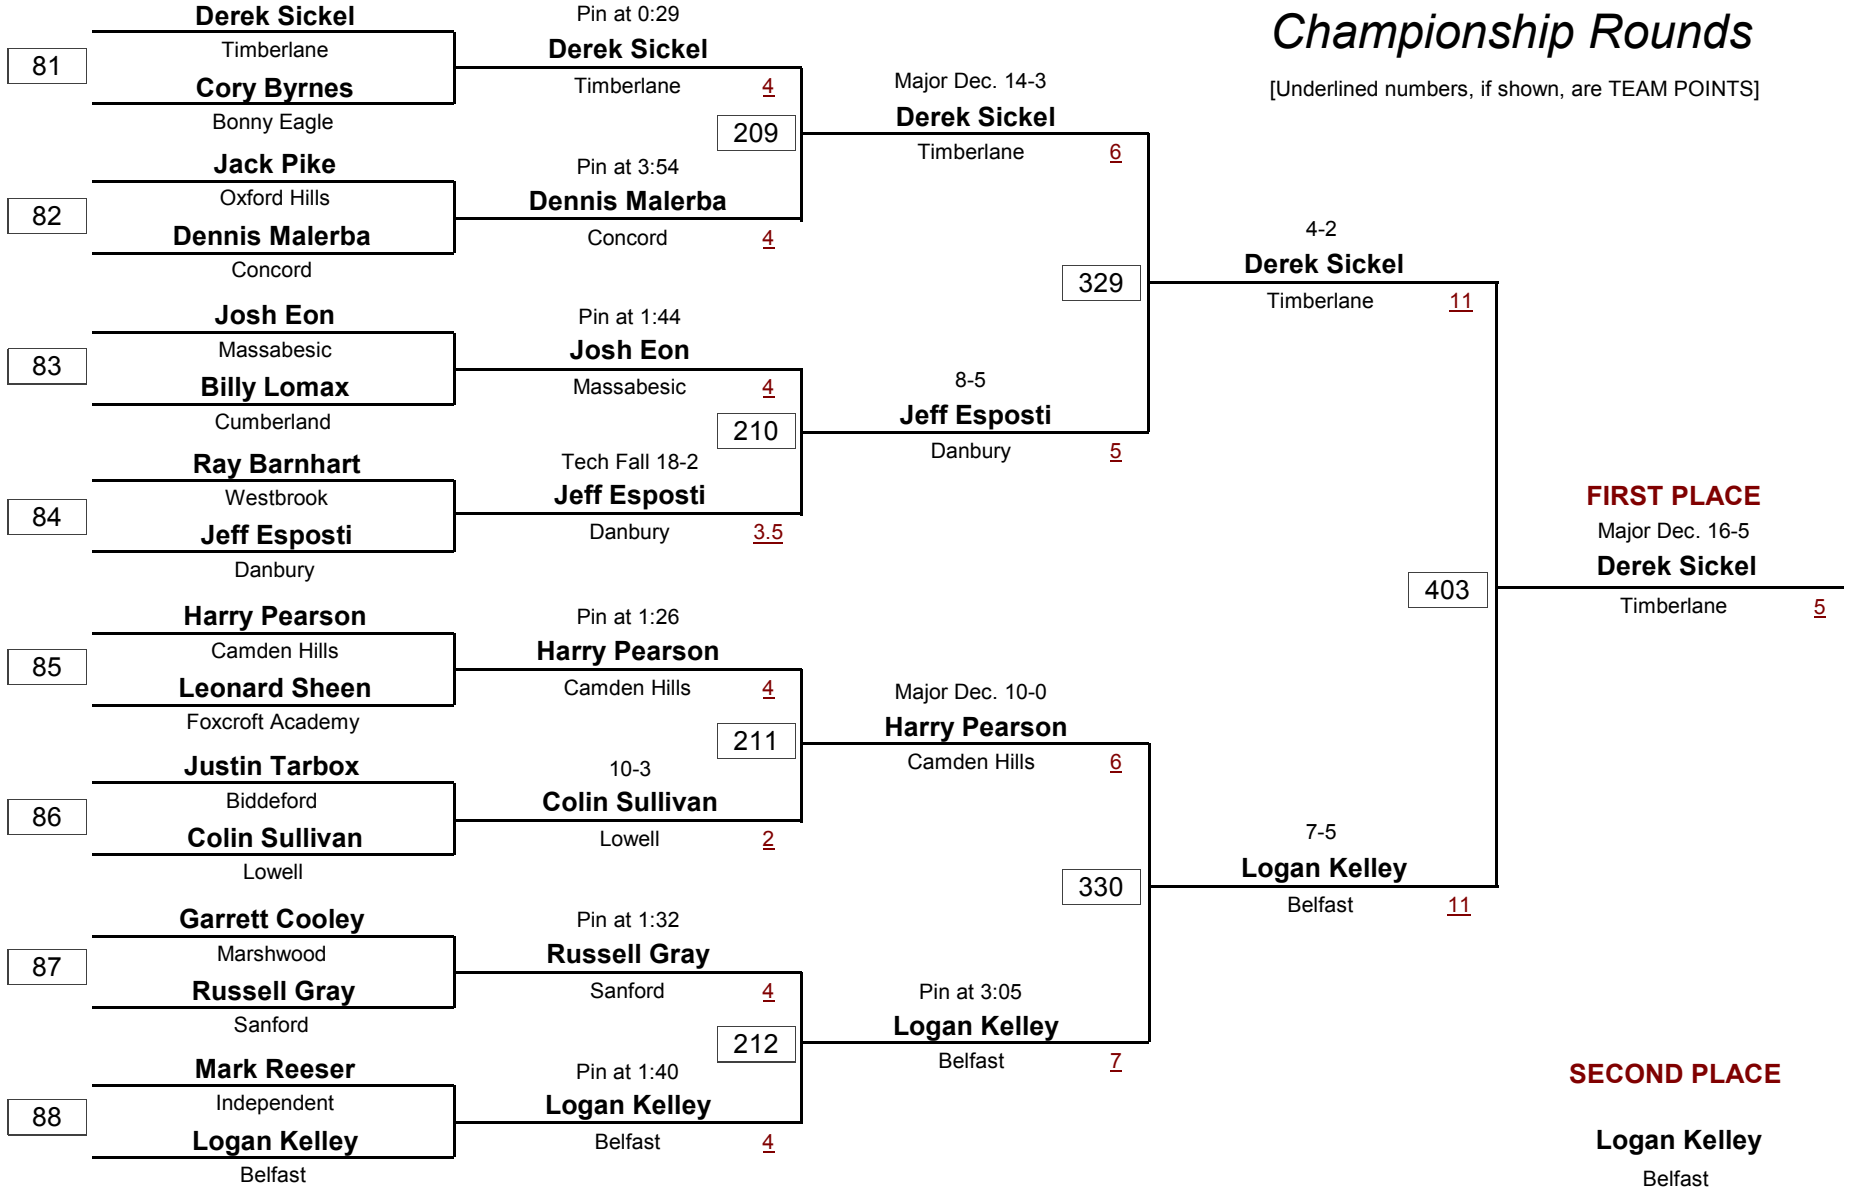

[Underlined numbers, if shown, are TEAM POINTS]

-
DIVISION

171.0 #

WEIGHT

RedSkin Invitational Tournament 2006

January 6, 2006

Championship Rounds

[Underlined numbers, if shown, are TEAM POINTS]