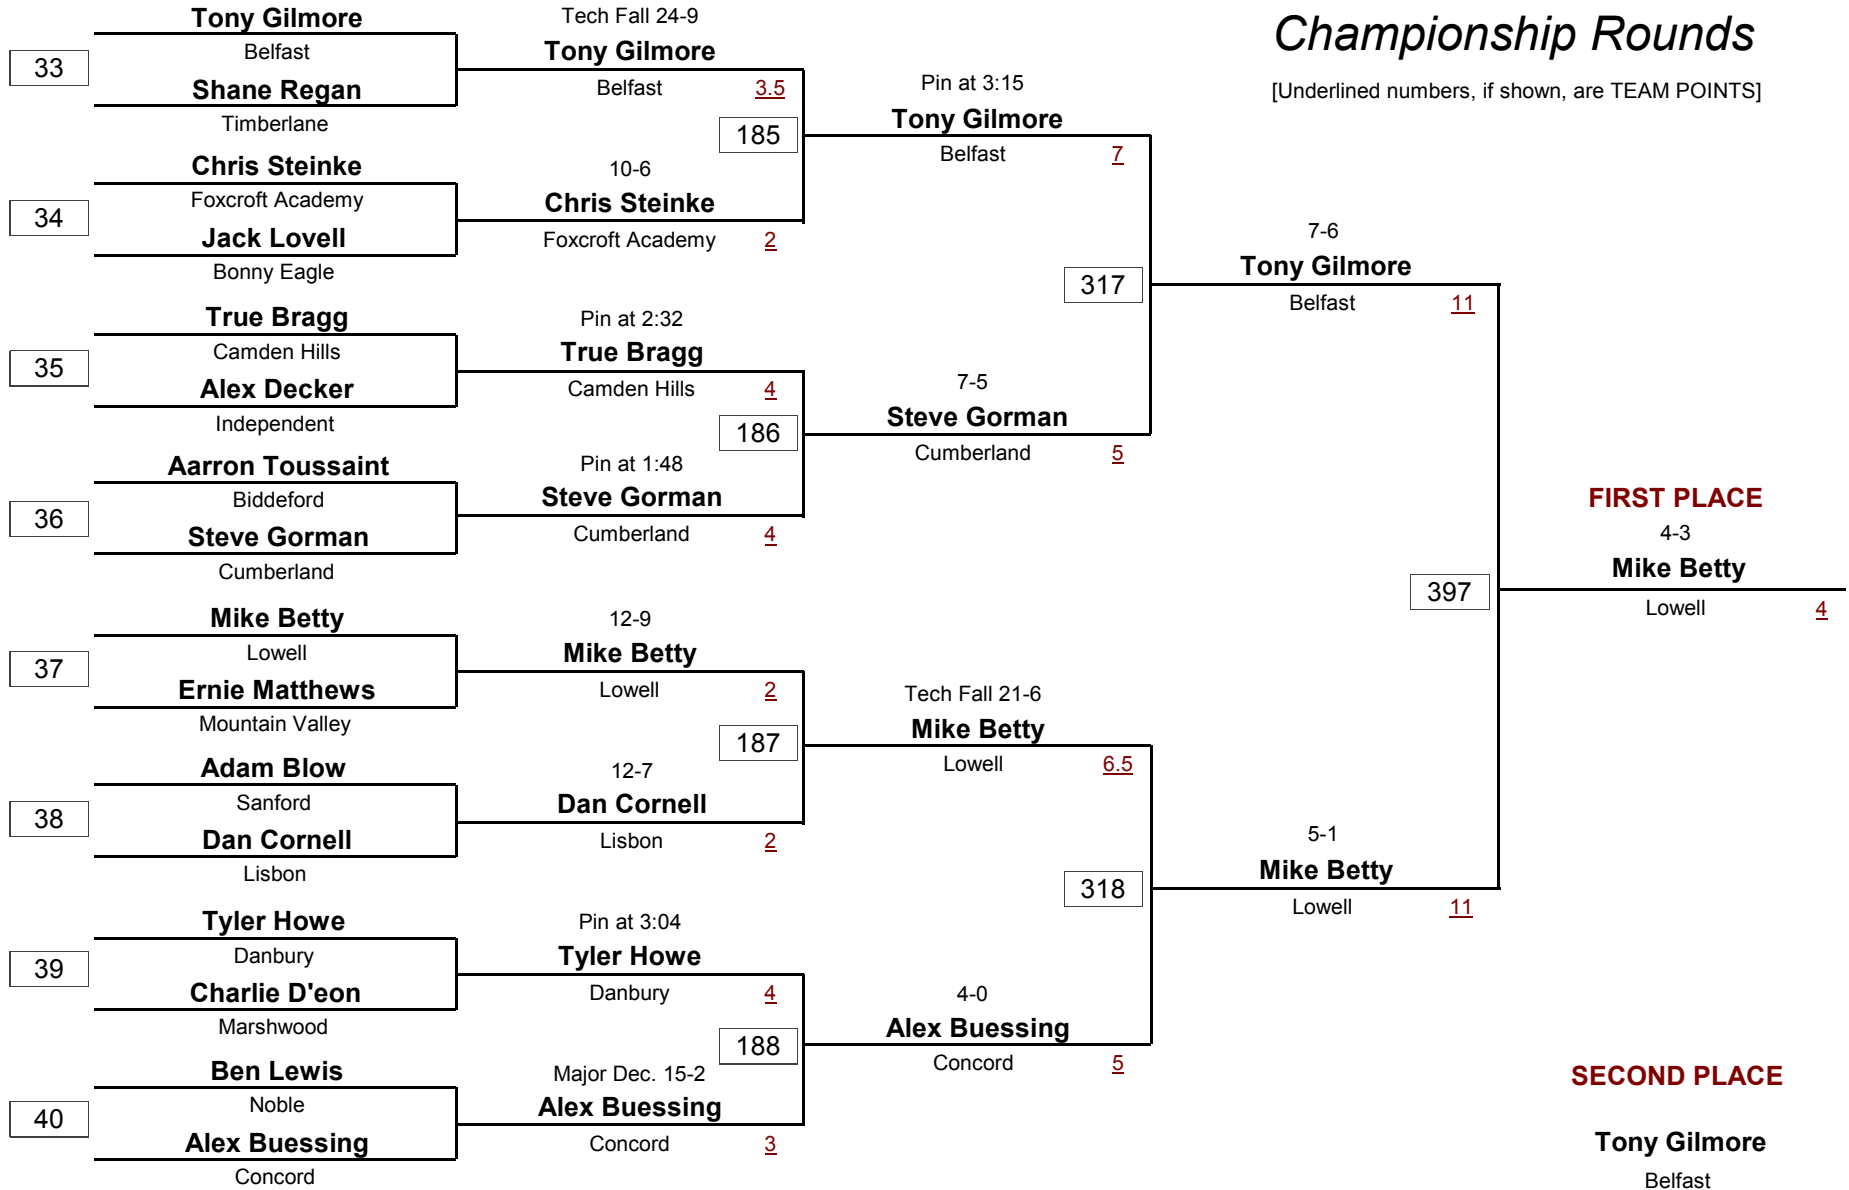

130.0 #

WEIGHT

RedSkin Invitational Tournament 2006

January 6, 2006

Championship Rounds

[Underlined numbers, if shown, are TEAM POINTS]

-
DIVISION

130.0 #