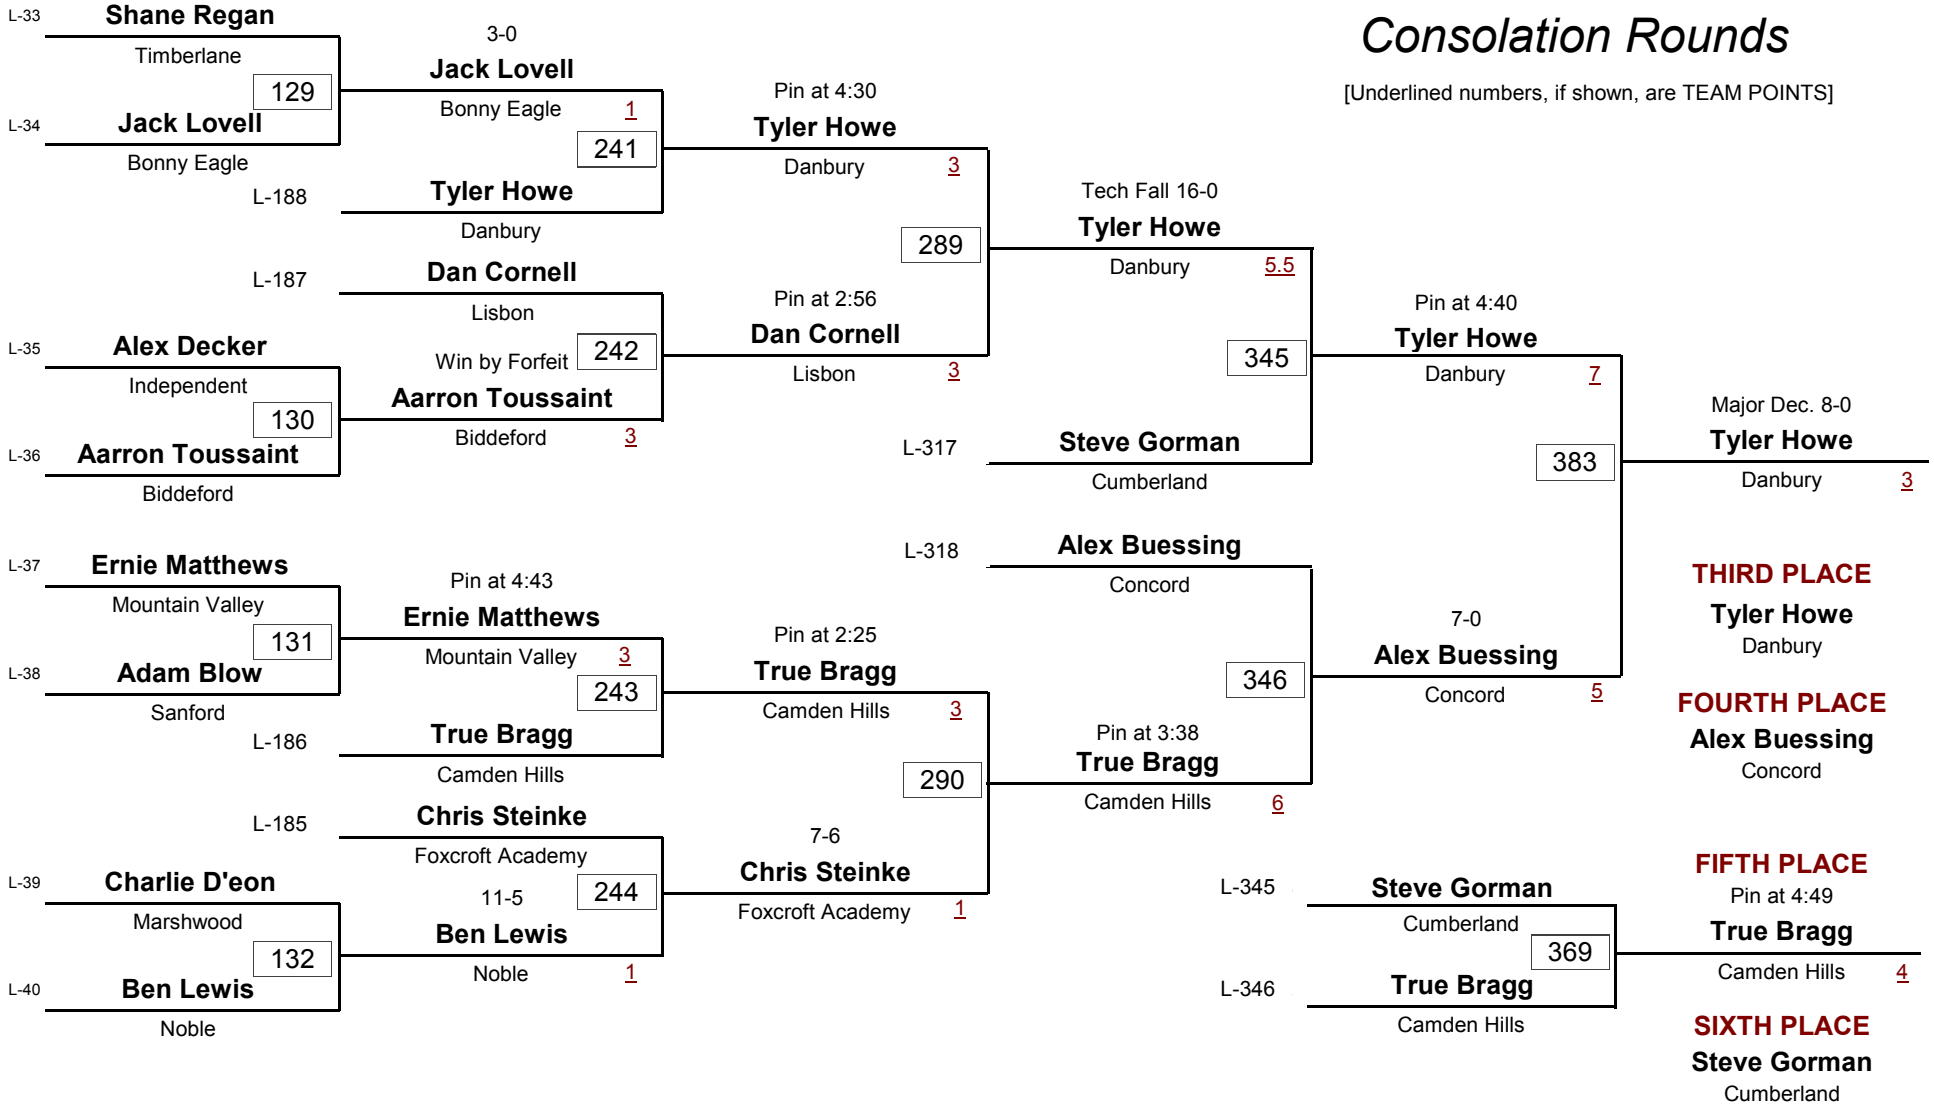

-
DIVISION

130.0 #

WEIGHT

RedSkin Invitational Tournament 2006

January 6, 2006

Consolation Rounds

[Underlined numbers, if shown, are TEAM POINTS]