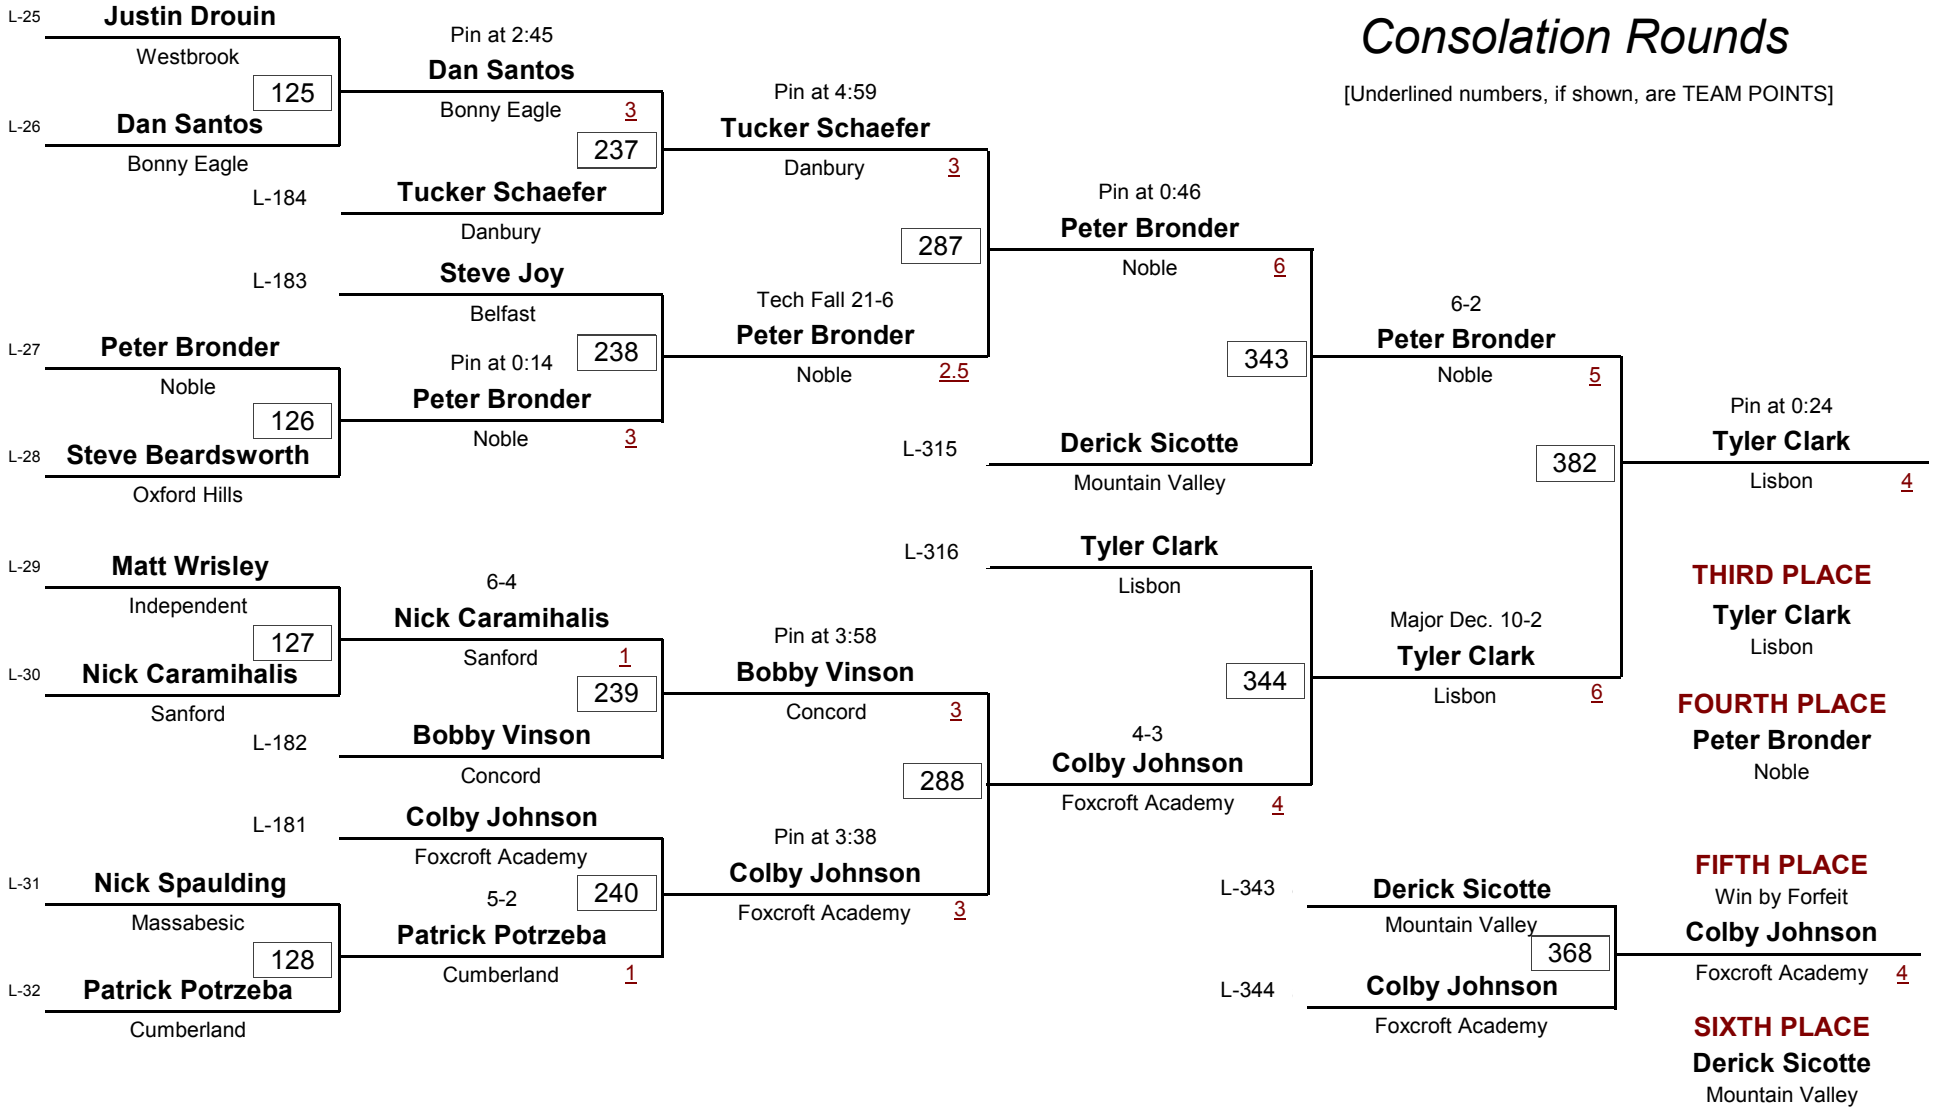

125.0 #

RedSkin Invitational Tournament 2006

January 6, 2006

DIVISION

WEIGHT

Consolation Rounds

[Underlined numbers, if shown, are TEAM POINTS]

-
DIVISION