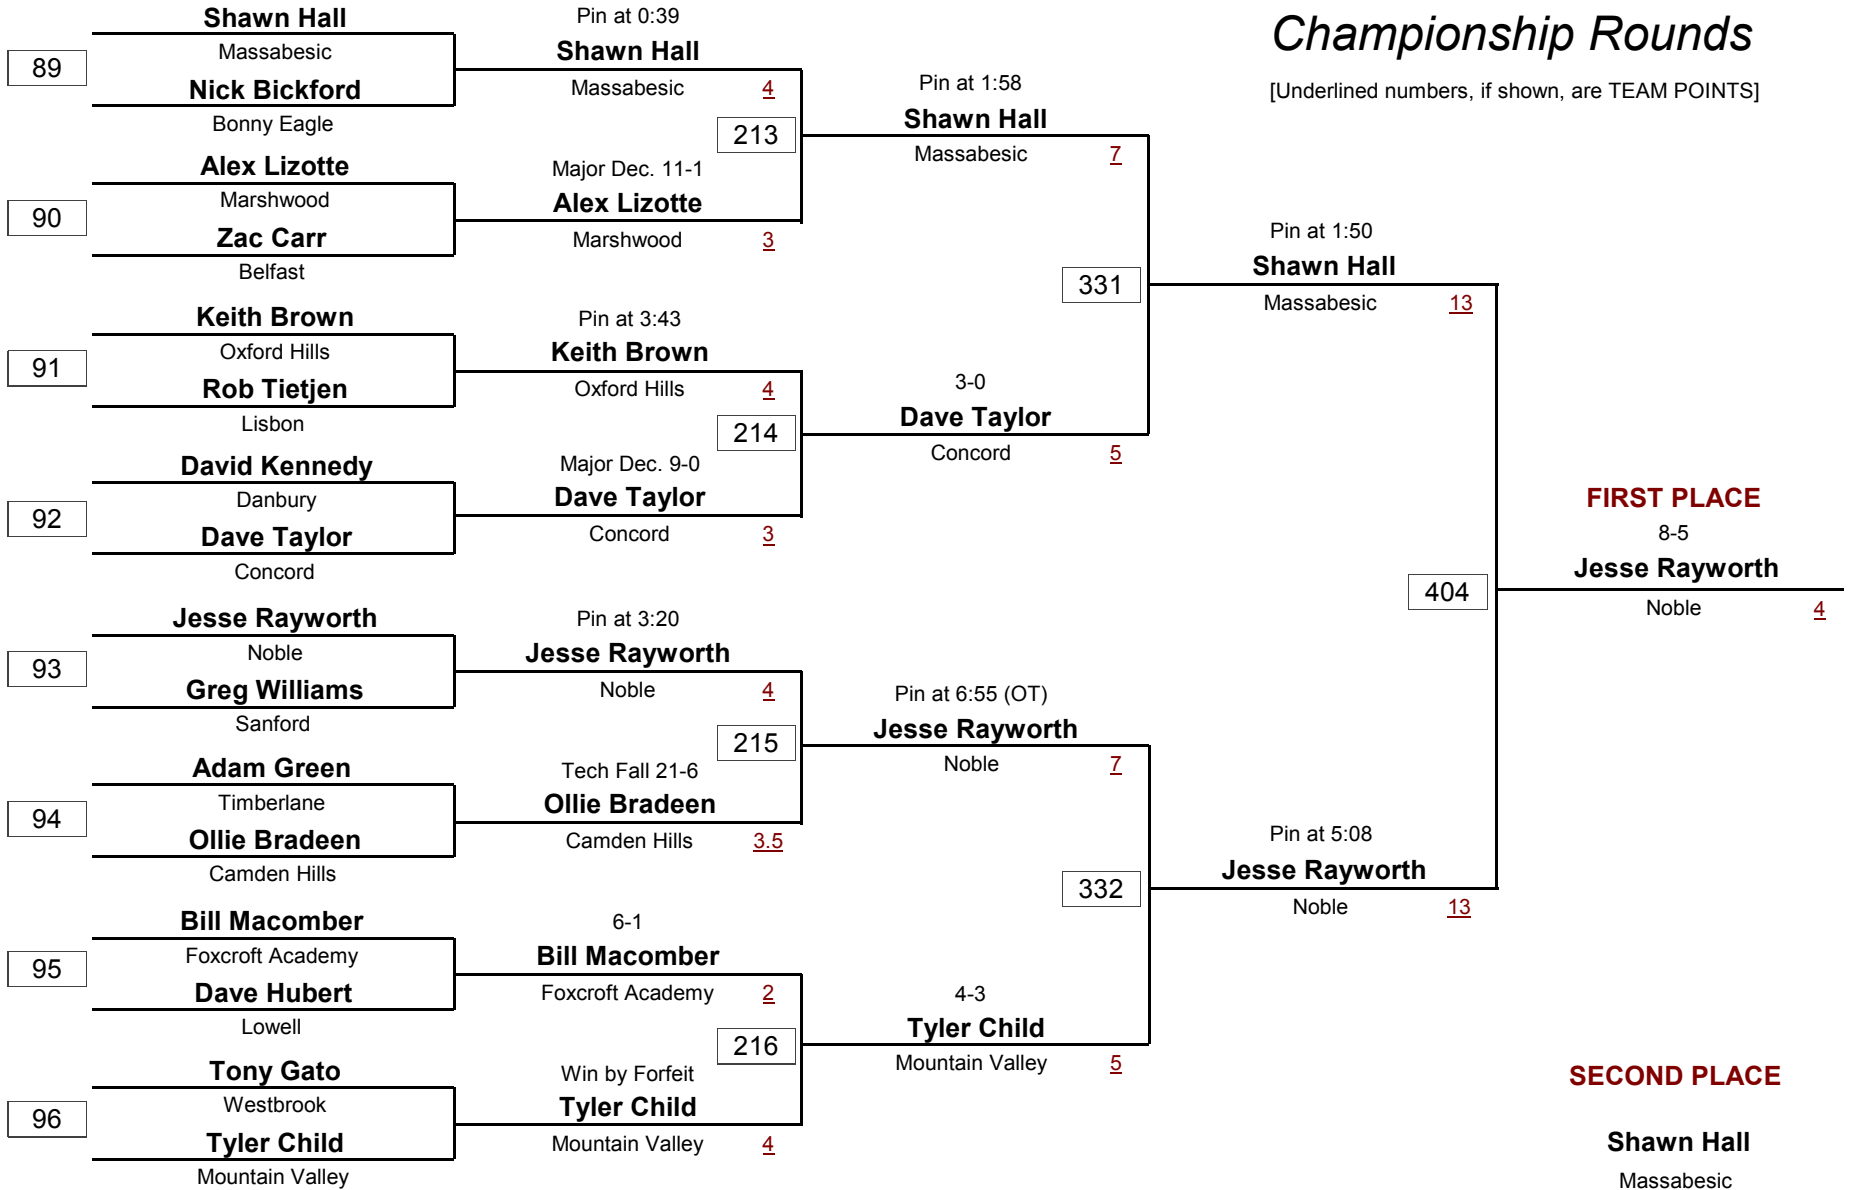

RedSkin Invitational Tournament 2006

January 6, 2006

DIVISION

WEIGHT

Championship Rounds

[Underlined numbers, if shown, are TEAM POINTS]

-
DIVISION

189.0 #