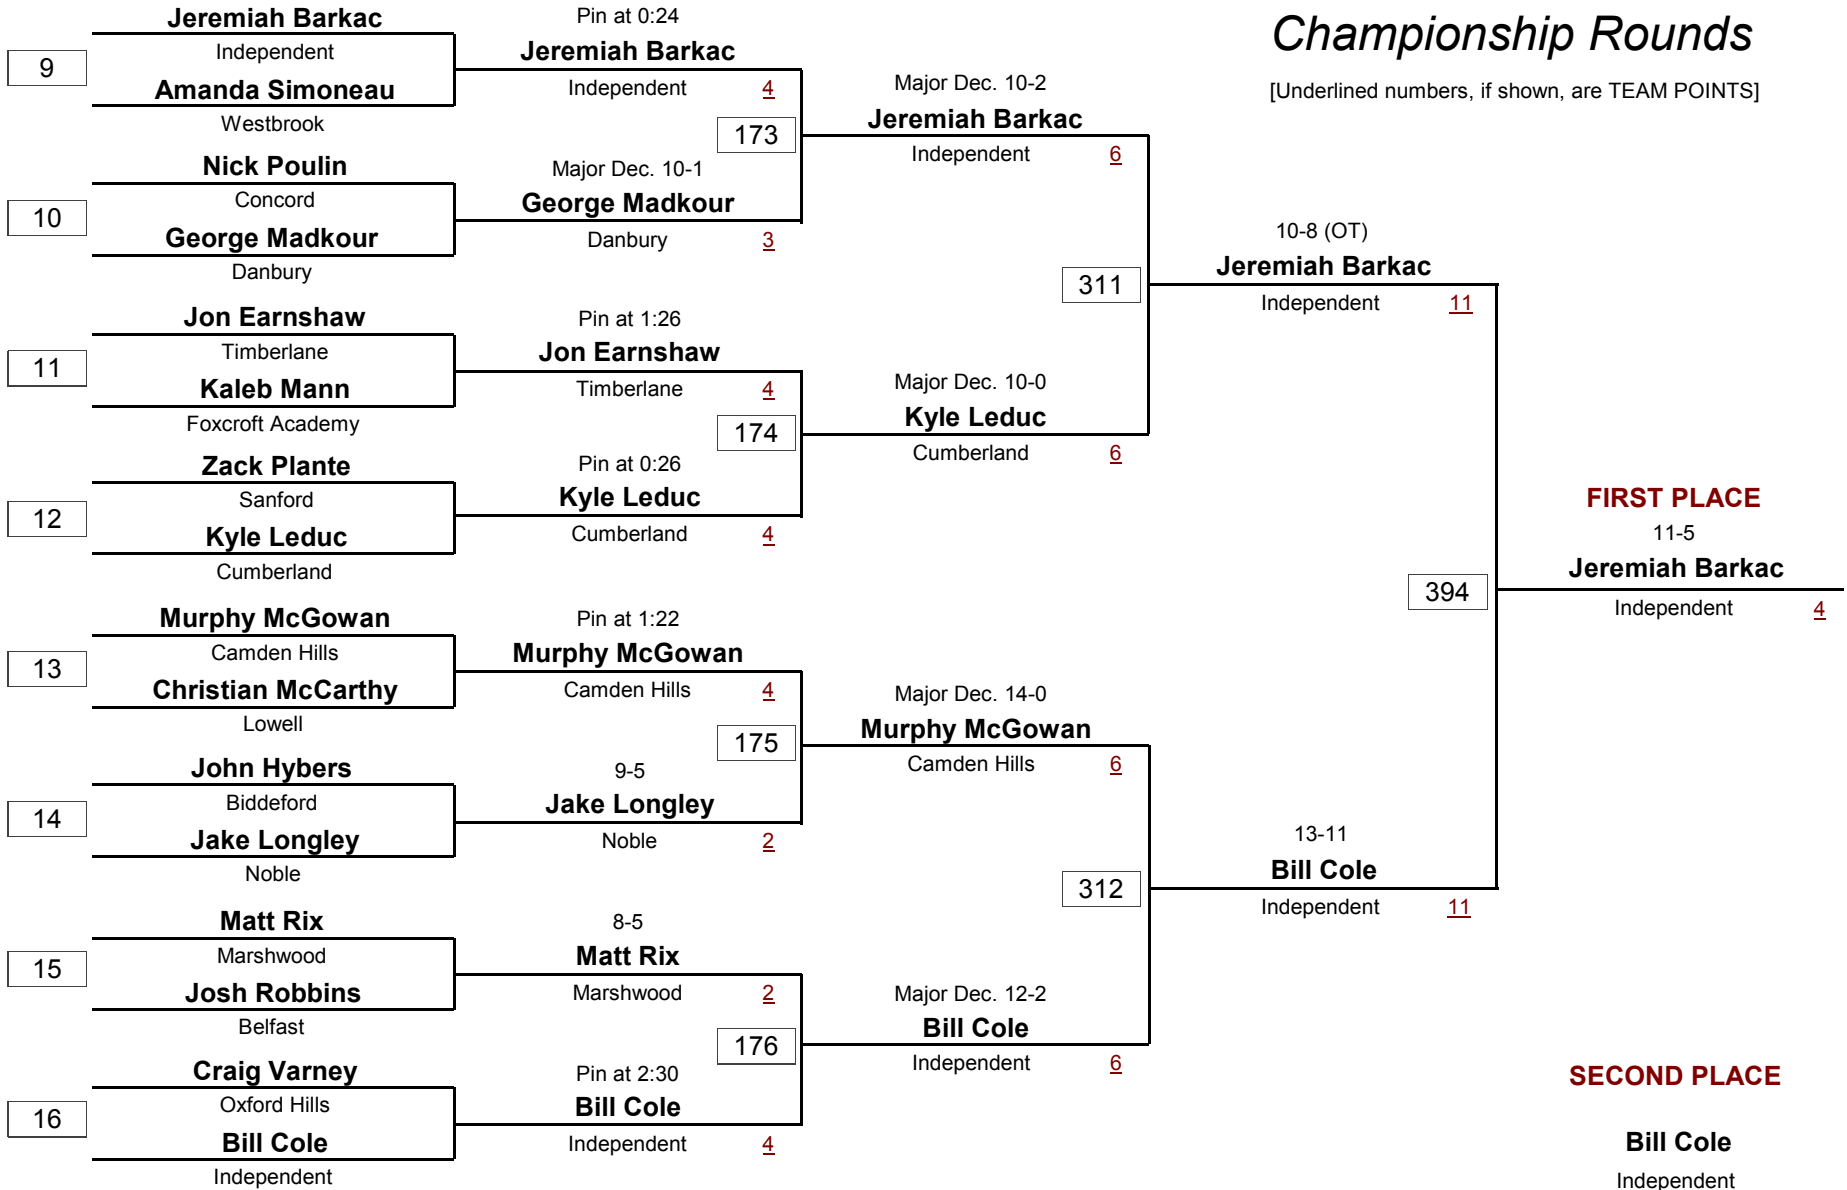

-
DIVISION

112.0 #

WEIGHT

RedSkin Invitational Tournament 2006

January 6, 2006

Championship Rounds

[Underlined numbers, if shown, are TEAM POINTS]