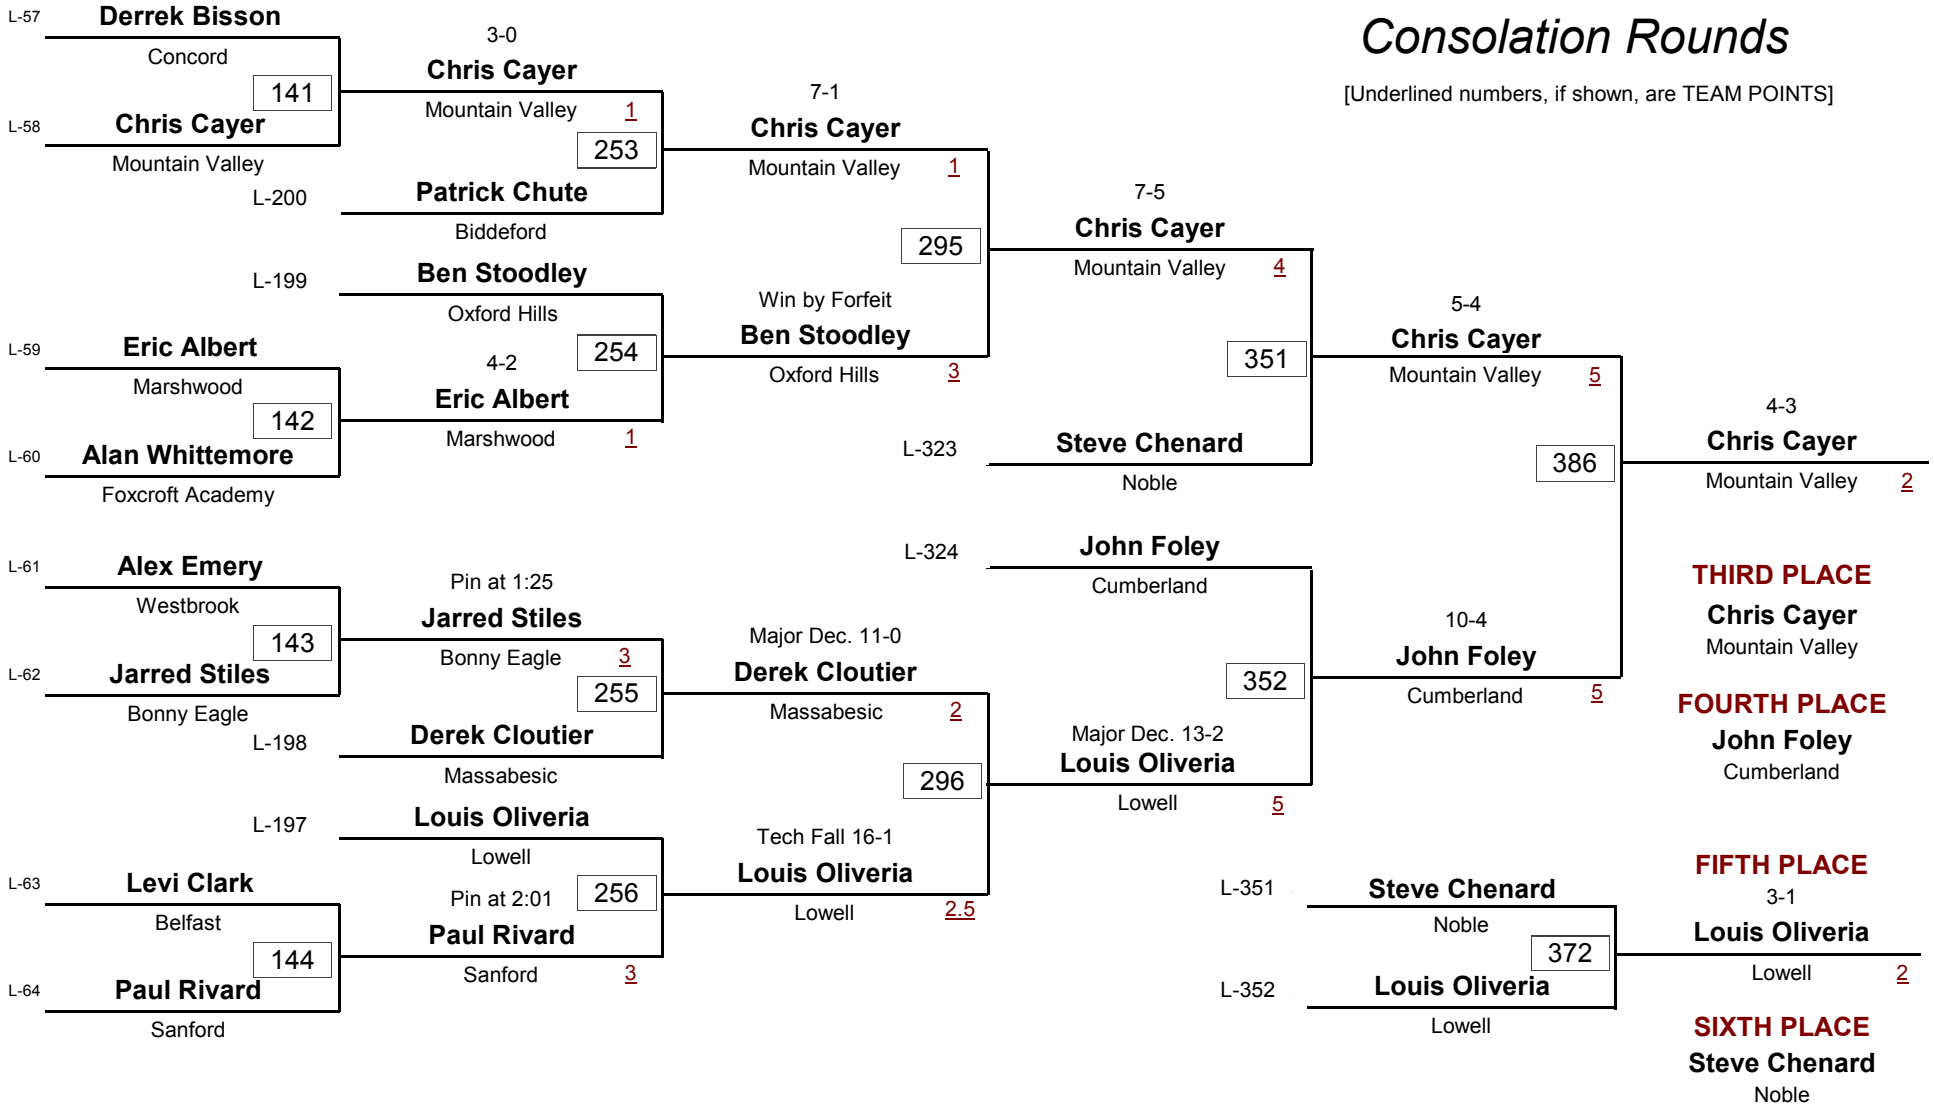

RedSkin Invitational Tournament 2006

January 6, 2006

DIVISION

WEIGHT

Consolation Rounds

[Underlined numbers, if shown, are TEAM POINTS]

DIVISION

152.0 #