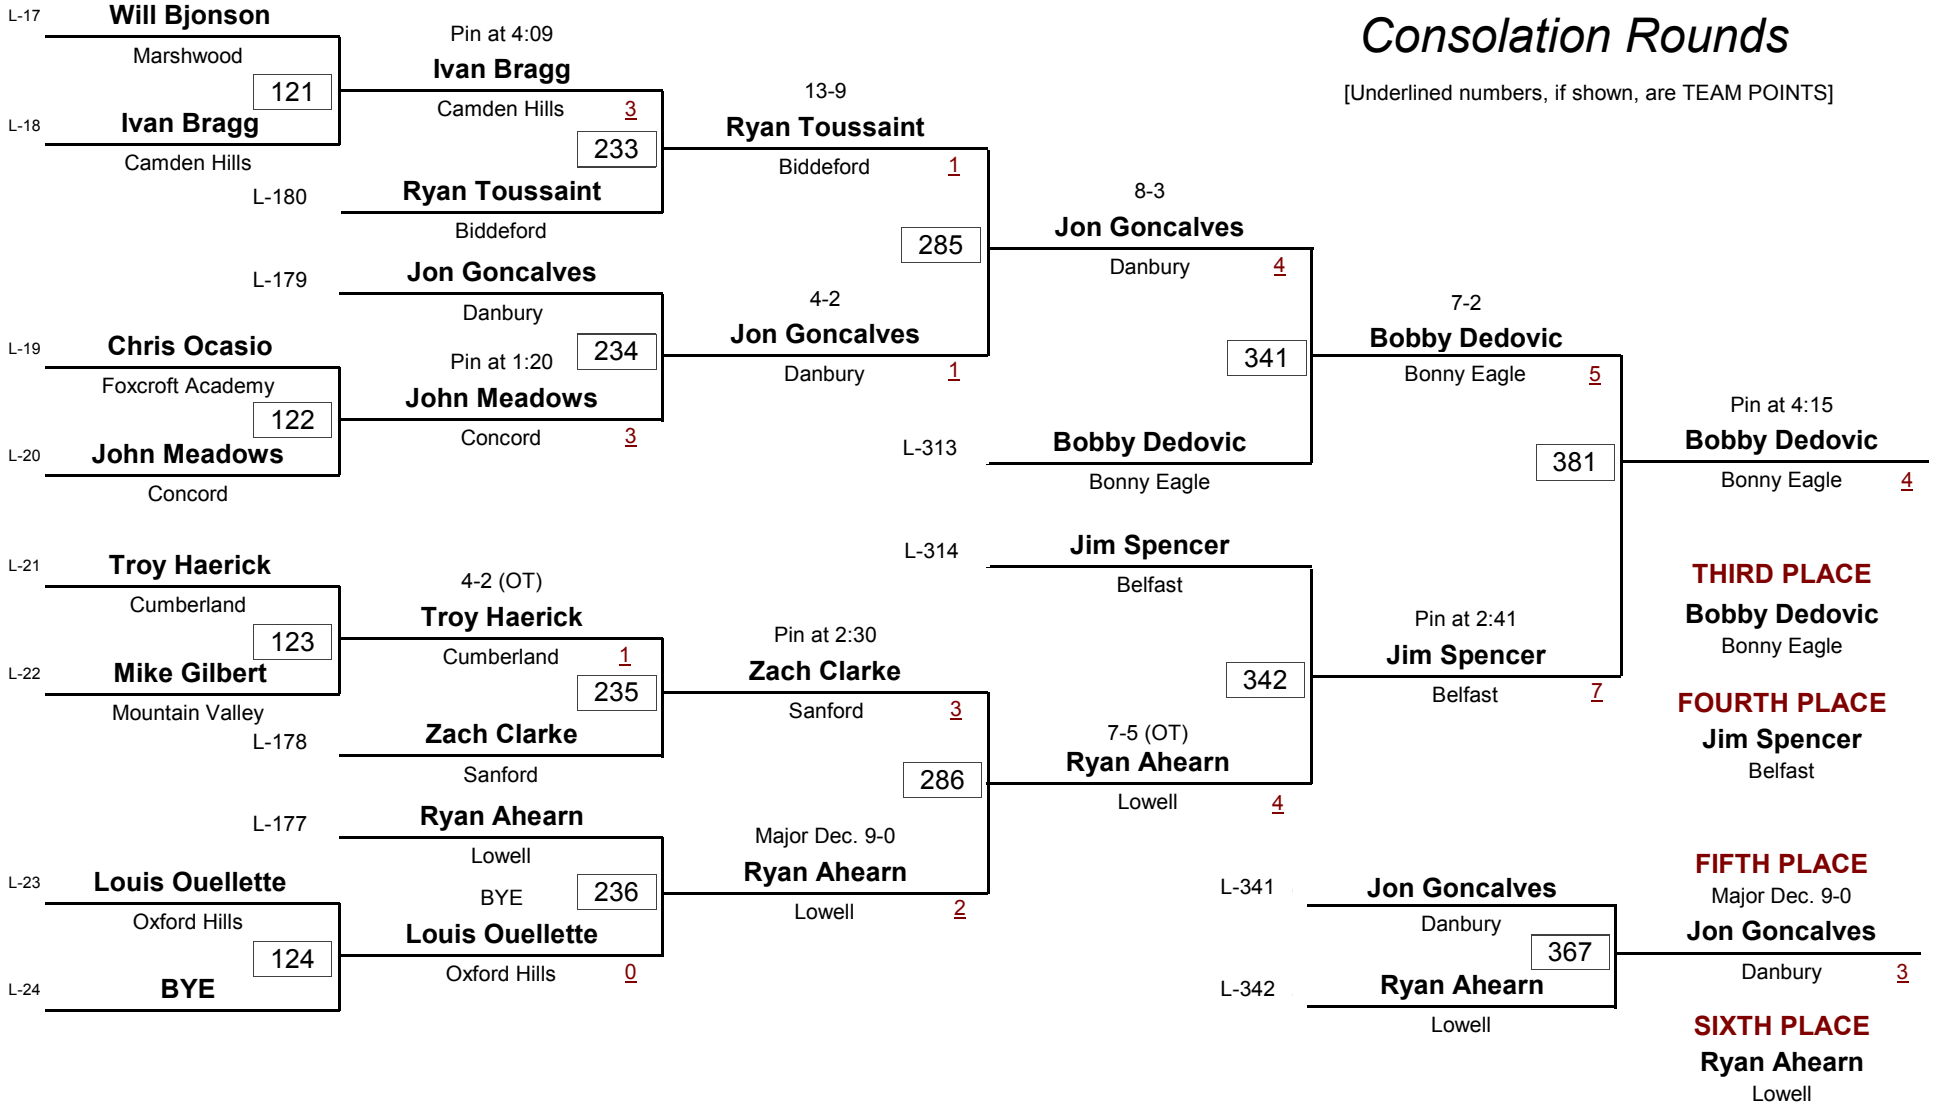

DIVISION

119.0 #

WEIGHT

RedSkin Invitational Tournament 2006

January 6, 2006

Consolation Rounds

[Underlined numbers, if shown, are TEAM POINTS]