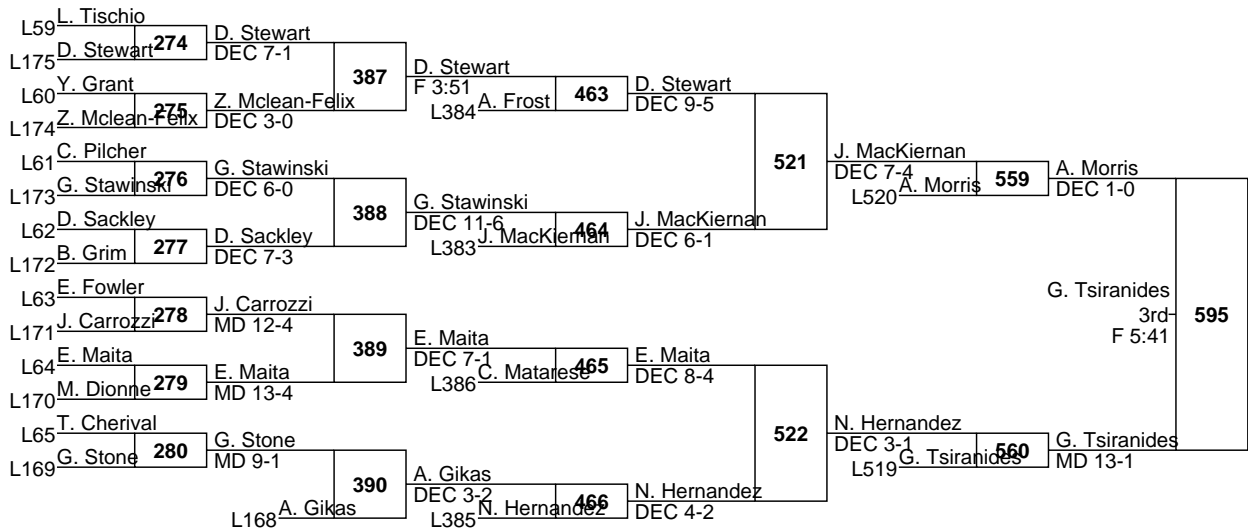

L559 J. MacKiernan DEC 1-0

L560 N. Hernandez MD 13-1

N. Hernandez 5th DEC 4-2