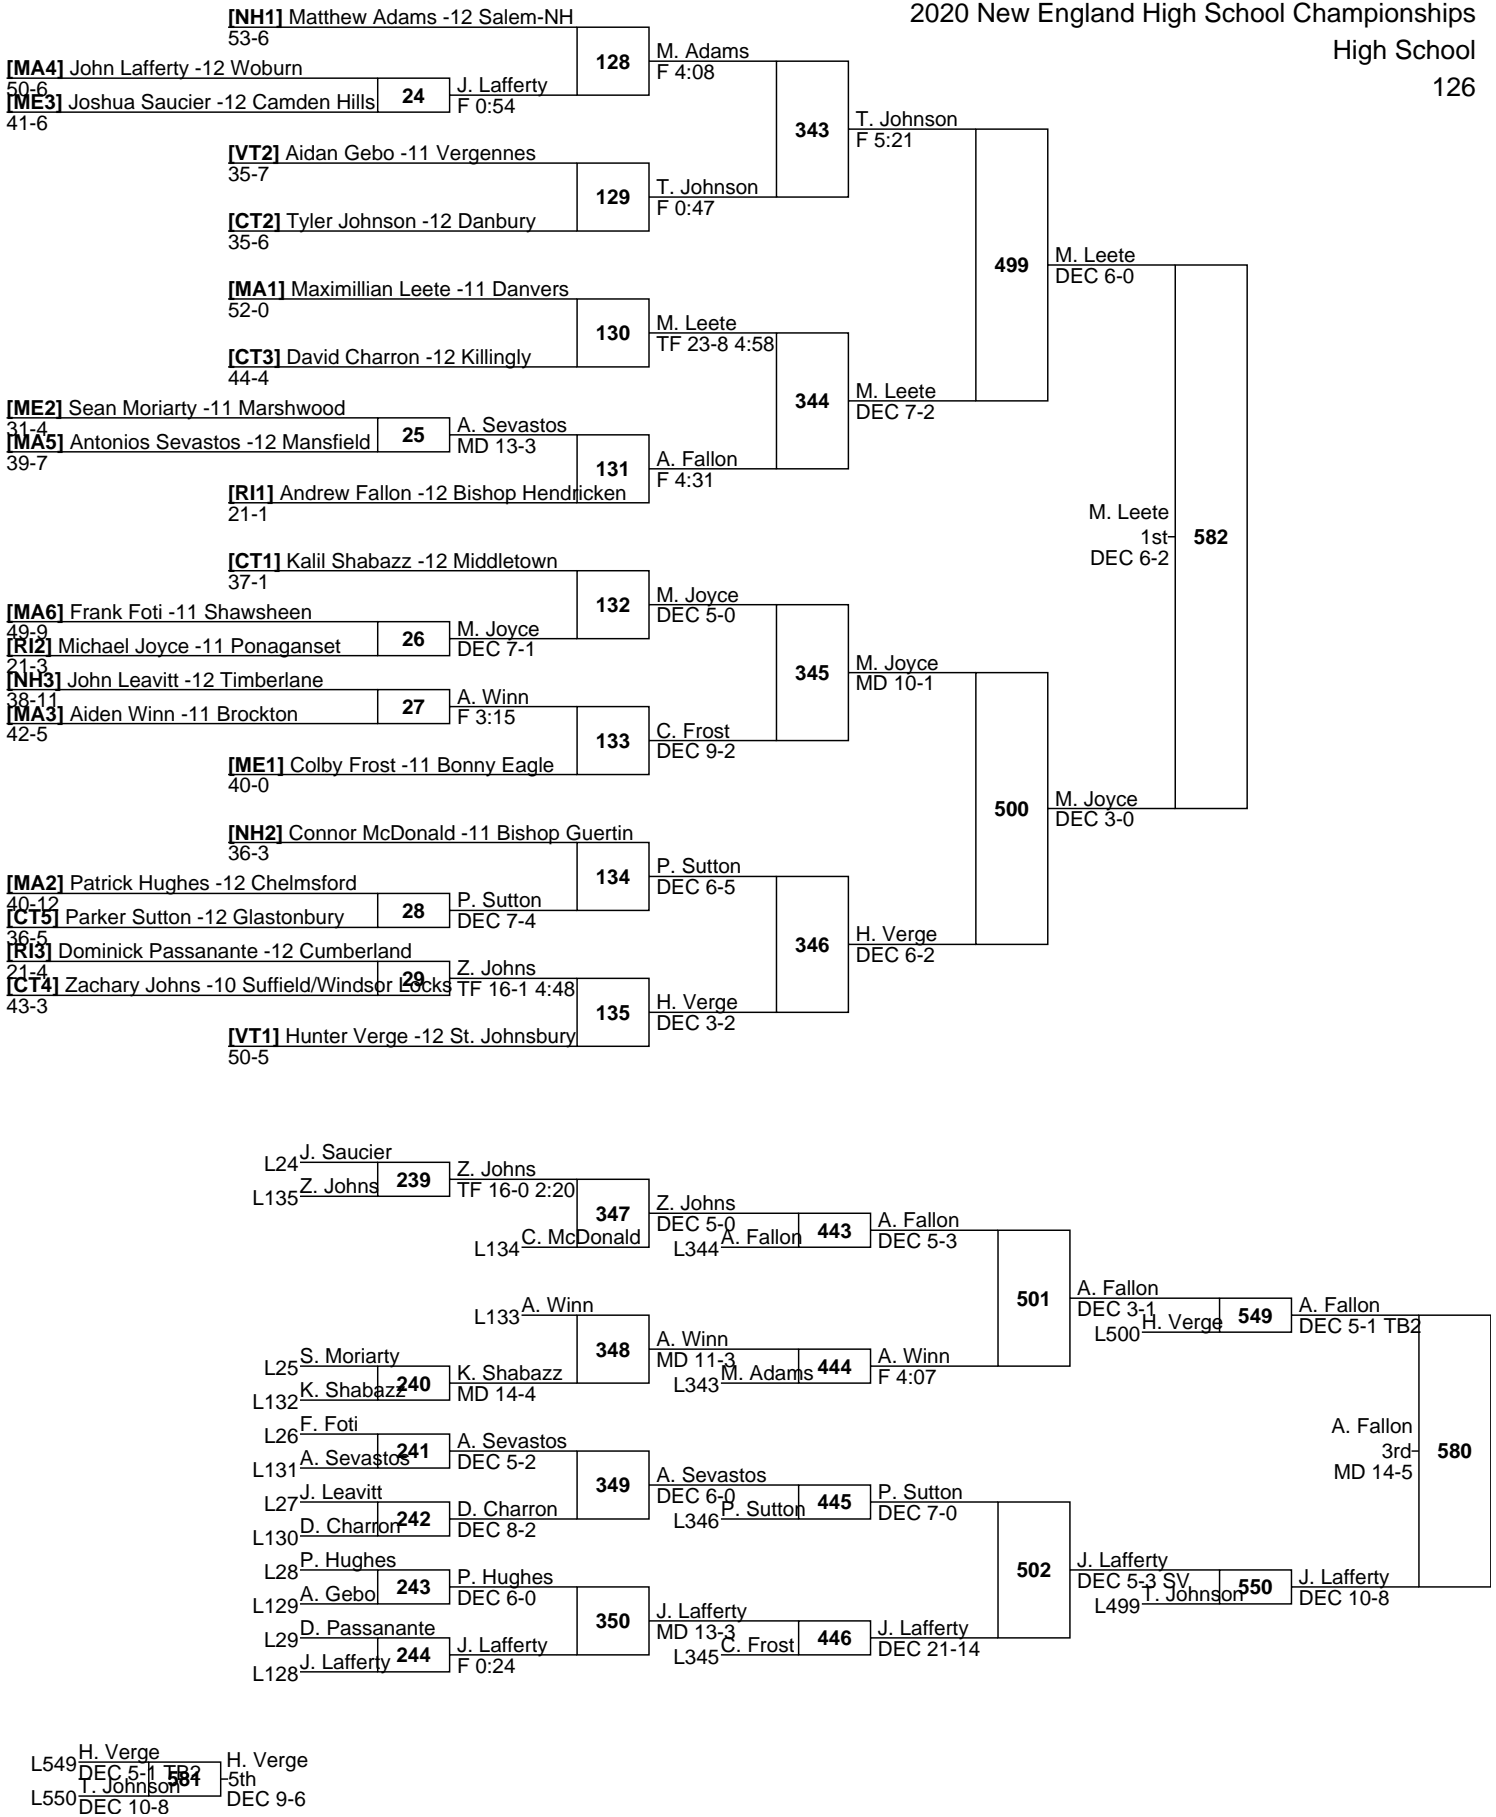

[RI1] Joziah Fry -12 Coventry 16-0		120	J. Fry DEC 8-5				
[MA4] Jake Ice -11 Minnechaug 49-7	J. Ice F 1:39	16			335	J. Fry TF 19-3 2:45	
[ME3] Sean Radel -12 Kennebunk 32-8							495
[NH2] Dom Robinson -11 Pinkerton Academy 33-10	T. Stewart F 5:41	17					
[MA7] Ty Stewart -10 Dracut 41-9					121	T. Stewart F 3:44	
[VT2] Nick Pierce -10 Spaulding 41-8							
[CT1] Drew Currier -11 Hall 47-2							
[VT3] Eli Bonning -10 Essex 38-19	J. Rousseau MD 13-5	18			122	D. Currier F 1:27	
[NH3] Jake Rousseau -11 Timberlane 35-13							336
[ME2] Aiden Clark -10 Skowhegan 43-8	C. DeWinter F 2:14	19					
[CT4] Carlos DeWinter -11 Greenwich 34-6					123	H. Adrian F 1:28	
[MA1] Hunter Adrian -12 Melrose 53-1							
[ME1] Brycen Kowalsky -10 Mt. Aarat/Bruns 48-2							
[MA6] Dylan Clifford -11 Brookline 32-9	G. Iamunno F 3:25	20			124	G. Iamunno TF 15-0 4:00	
[CT2] Giuseppe Iamunno -9 North Haven 29-1							337
[MA3] Ian Darling -10 Masconomet 50-5	I. Darling F 1:48	21					
[RI3] Alexander Reigosa -12 Hope 18-2					125	I. Darling DEC 3-1	
[VT1] Landon Davis -10 Mt. Anthony 41-11							
[MA2] Calvin Dalton -12 Salem-MA 39-2							
[RI2] Tim Cook -11 Ponaganset 22-5	T. Cook MD 8-0	22			126	C. Dalton DEC 9-6	
[CT5] Martial Sutton -12 Glastonbury 35-7							338
[CT3] Dylan Levesque -10 East Hampton 38-3	D. Levesque DEC 10-7	23					
[MA5] Austin Dube -11 Shawsheen 49-9					127	D. Levesque DEC 7-0	
[NH1] Ethan Comeau -12 Concord 40-7							

H. Adrian DEC 11-10	579
H. Adrian 1st DEC 3-2	
C. Dalton MD 13-2	496
C. Dalton MD 14-5	

L16 S. Radel	S. Radel F 2:31	231						
L127 E. Comeau					339	T. Cook F 0:23		
L17 D. Robinson	T. Cook MD 13-0	232					497	
L126 T. Cook								
L18 E. Bonning	L. Davis DEC 7-1	233					499	
L125 L. Davis								
L19 A. Clark	B. Kowalsky F 2:06	234					440	
L124 B. Kowalsky								
L20 D. Clifford	D. Clifford DEC 12-6	235					441	
L123 C. DeWinter								
L21 A. Reigosa	A. Reigosa F 4:17	236					442	
L122 J. Rousseau								
L22 M. Sutton	M. Sutton F 1:30	237					498	
L121 N. Pierce								
L23 A. Dube	J. Ice DEC 8-1	238					442	
L120 J. Ice								

D. Currier DEC 8-6	547
I. Darling L496	
D. Currier MD 15-3	577
D. Currier 3rd- DEC 5-4	
D. Levesque DEC 7-5	548
L495 J. Fry	
J. Fry TF 30-12 5:00	

L547 I. Darling MD 15-8	I. Darling 5th DEC 11-9
L548 D. Levesque TF 30-12 5:00