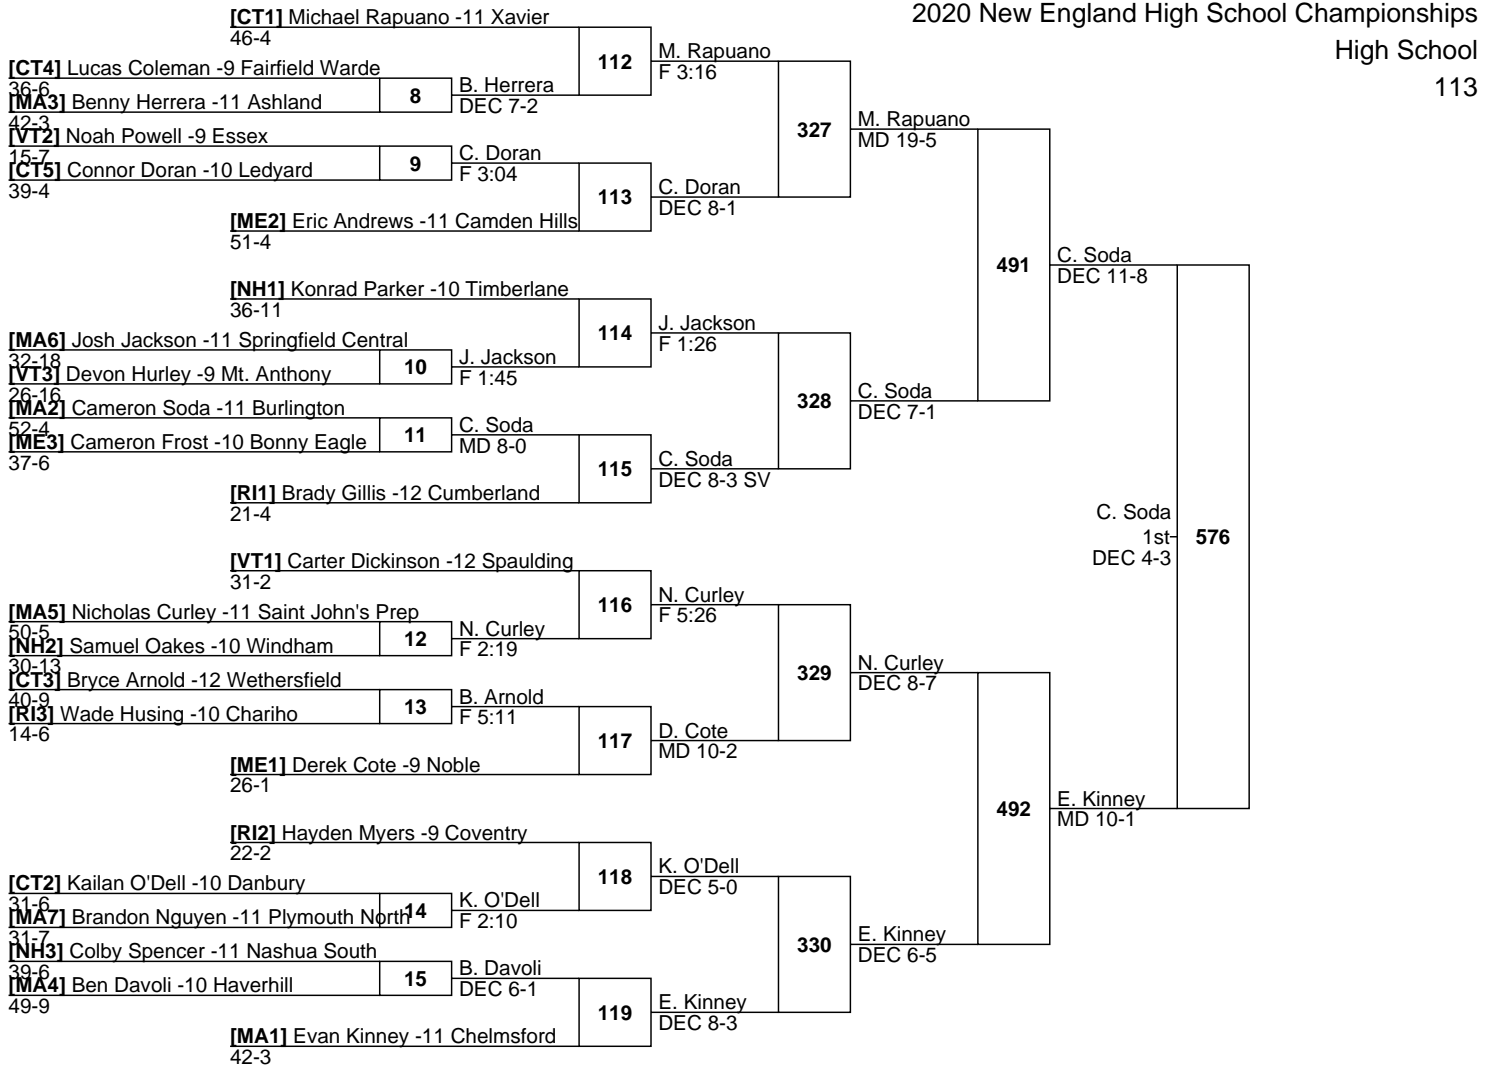

L545 B. Davoli
DEC 7-6
L546 R. O'Dell
F 0:46

K. O'Dell
5th
DEC 4-2 SV

[RI1] Joziah Fry -12 Coventry 16-0		120	J. Fry DEC 8-5				
[MA4] Jake Ice -11 Minnechaug 49-7	J. Ice F 1:39	16			335	J. Fry TF 19-3 2:45	
[ME3] Sean Radel -12 Kennebunk 32-8							495
[NH2] Dom Robinson -11 Pinkerton Academy 33-10	T. Stewart F 5:41	17					
[MA7] Ty Stewart -10 Dracut 41-9					121	T. Stewart F 3:44	
[VT2] Nick Pierce -10 Spaulding 41-8							
[CT1] Drew Currier -11 Hall 47-2							
[VT3] Eli Bonning -10 Essex 38-19	J. Rousseau MD 13-5	18			122	D. Currier F 1:27	
[NH3] Jake Rousseau -11 Timberlane 35-13							336
[ME2] Aiden Clark -10 Skowhegan 43-8	C. DeWinter F 2:14	19					
[CT4] Carlos DeWinter -11 Greenwich 34-6					123	H. Adrian F 1:28	
[MA1] Hunter Adrian -12 Melrose 53-1							
[ME1] Brycen Kowalsky -10 Mt. Aarat/Bruns 48-2							
[MA6] Dylan Clifford -11 Brookline 32-9	G. Iamunno F 3:25	20			124	G. Iamunno TF 15-0 4:00	
[CT2] Giuseppe Iamunno -9 North Haven 29-1							337
[MA3] Ian Darling -10 Masconomet 50-5	I. Darling F 1:48	21					
[RI3] Alexander Reigosa -12 Hope 18-2					125	I. Darling DEC 3-1	
[VT1] Landon Davis -10 Mt. Anthony 41-11							
[MA2] Calvin Dalton -12 Salem-MA 39-2							
[RI2] Tim Cook -11 Ponaganset 22-5	T. Cook MD 8-0	22			126	C. Dalton DEC 9-6	
[CT5] Martial Sutton -12 Glastonbury 35-7							338
[CT3] Dylan Levesque -10 East Hampton 38-3	D. Levesque DEC 10-7	23					
[MA5] Austin Dube -11 Shawsheen 49-9					127	D. Levesque DEC 7-0	
[NH1] Ethan Comeau -12 Concord 40-7							

H. Adrian DEC 11-10	579
H. Adrian 1st DEC 3-2	
C. Dalton MD 13-2	496
C. Dalton MD 14-5	

L16 S. Radel	S. Radel F 2:31	231						
L127 E. Comeau					339	T. Cook F 0:23		
L17 D. Robinson	T. Cook MD 13-0	232					497	
L126 T. Cook								
L18 E. Bonning	L. Davis DEC 7-1	233					499	
L125 L. Davis								
L19 A. Clark	B. Kowalsky F 2:06	234					440	
L124 B. Kowalsky								
L20 D. Clifford	D. Clifford DEC 12-6	235					441	
L123 C. DeWinter								
L21 A. Reigosa	A. Reigosa F 4:17	236					442	
L122 J. Rousseau								
L22 M. Sutton	M. Sutton F 1:30	237					498	
L121 N. Pierce								
L23 A. Dube	J. Ice DEC 8-1	238					442	
L120 J. Ice								

D. Currier DEC 8-6	547
I. Darling L496	
D. Currier MD 15-3	577
D. Currier 3rd- DEC 5-4	
D. Levesque DEC 7-5	548
L495 J. Fry	
J. Fry TF 30-12 5:00	

L547 I. Darling MD 15-8	I. Darling 5th DEC 11-9
L548 D. Levesque TF 30-12 5:00