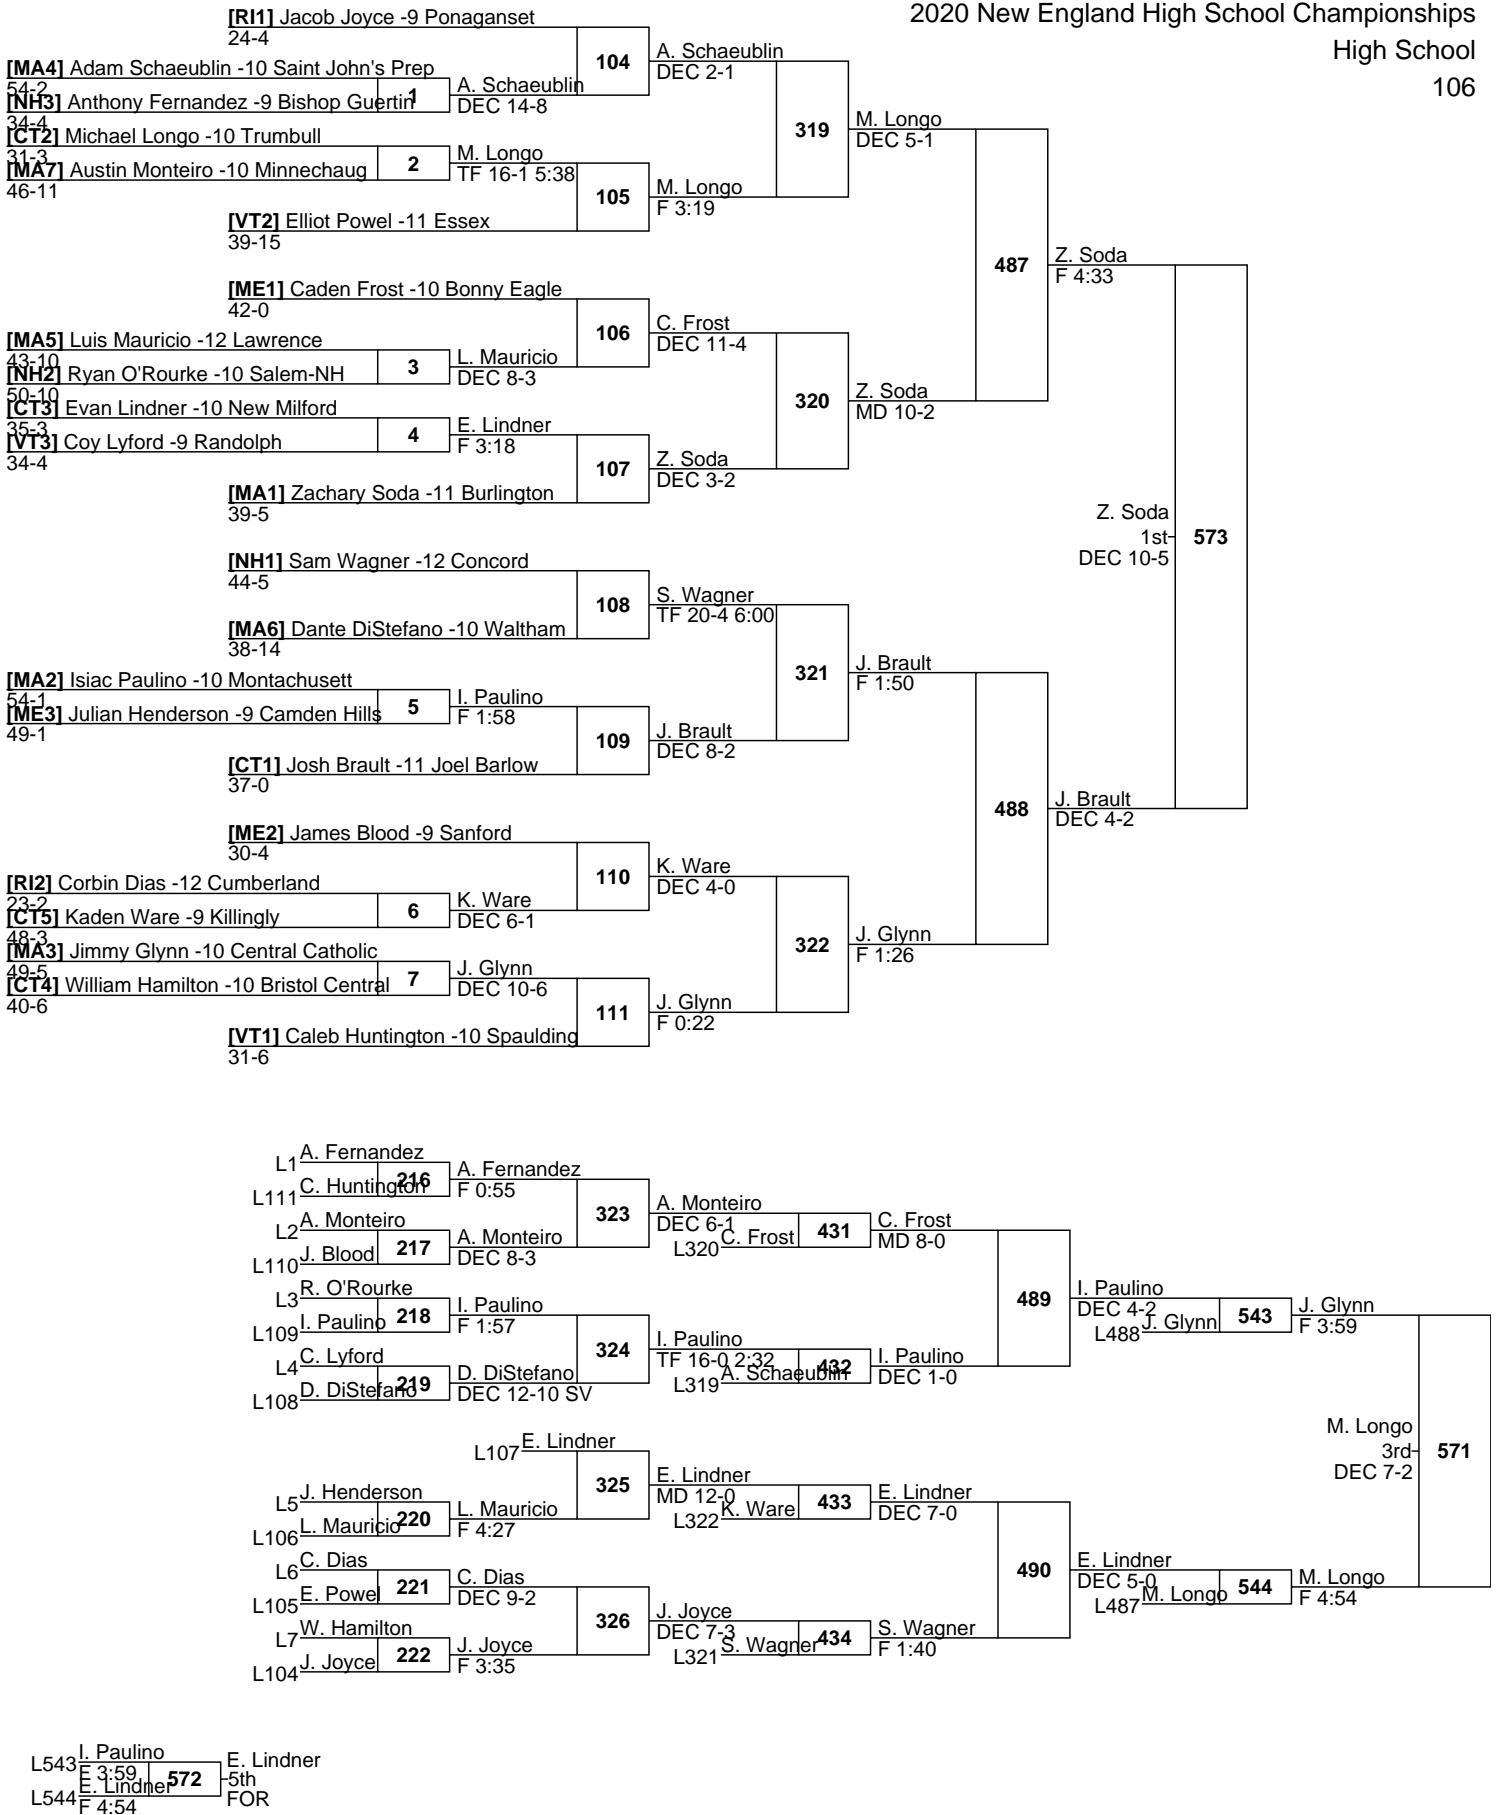

130	Champlain Valley	0						
130	Sanford	0						
130	Bristol Central	0						
130	Conval	0						
130	Randolph	0						
130	Nashua South	0						
130	Vergennes	0						
130	Hampshire	0						
130	Londonderry	0						
130	Cohasset	0						
130	Mt. Blue	0						
130	New Haven	0