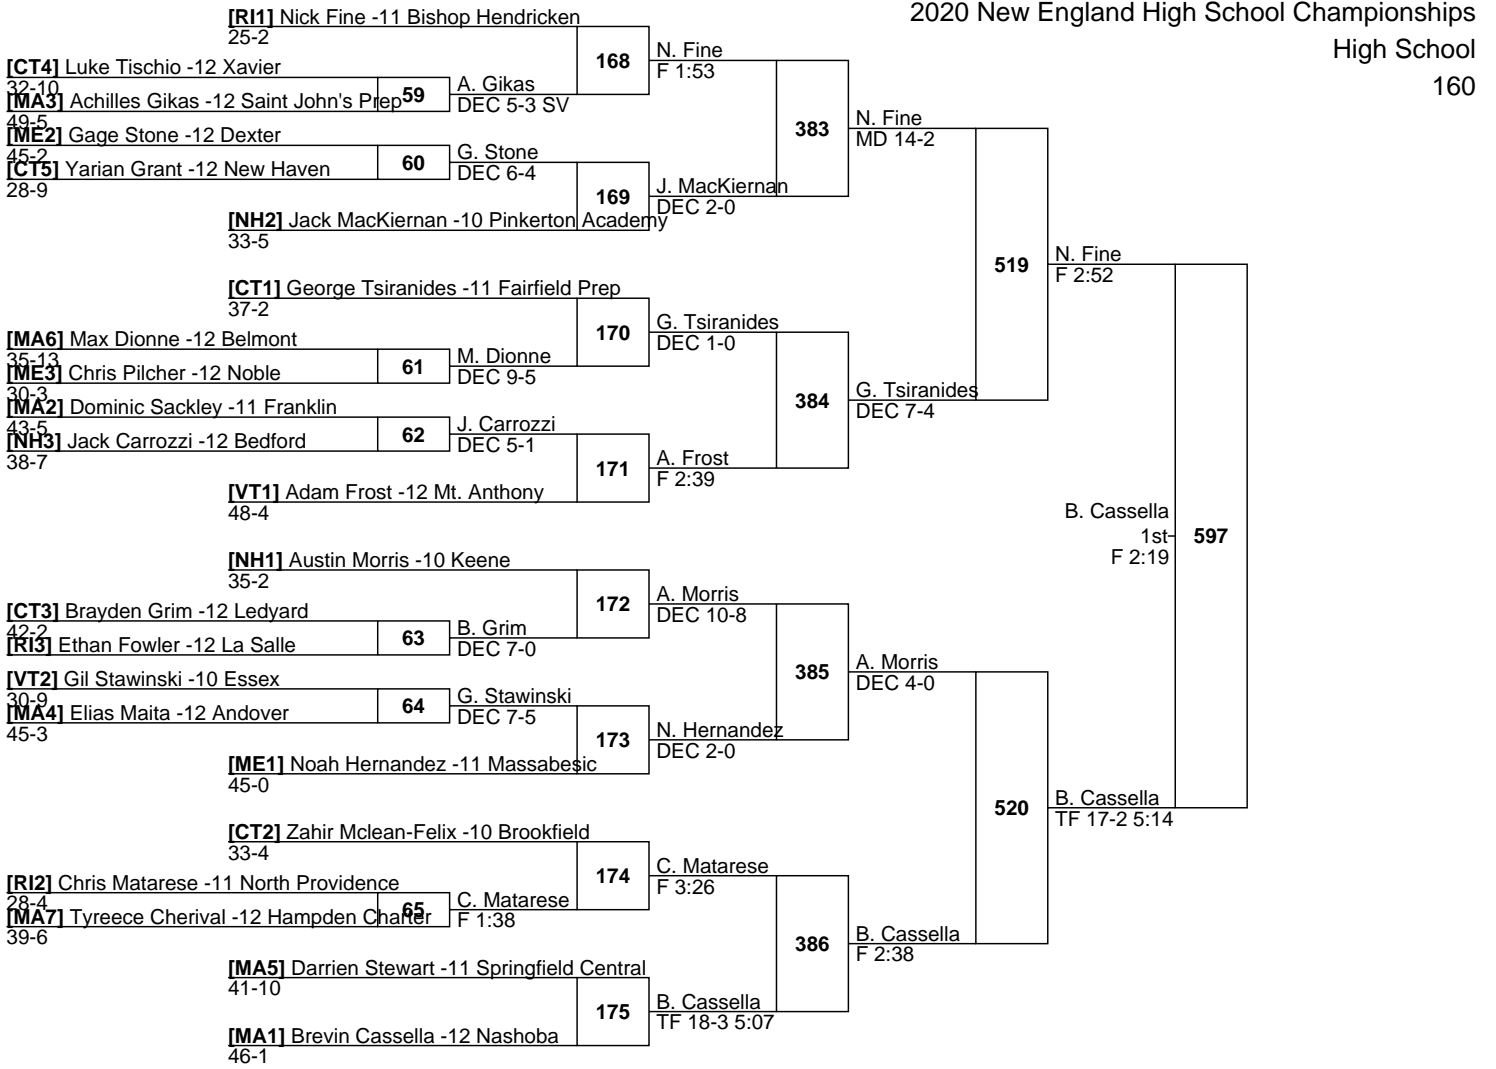

L559 J. MacKiernan DEC 1-0

L560 N. Hernandez MD 13-1

N. Hernandez 5th DEC 4-2