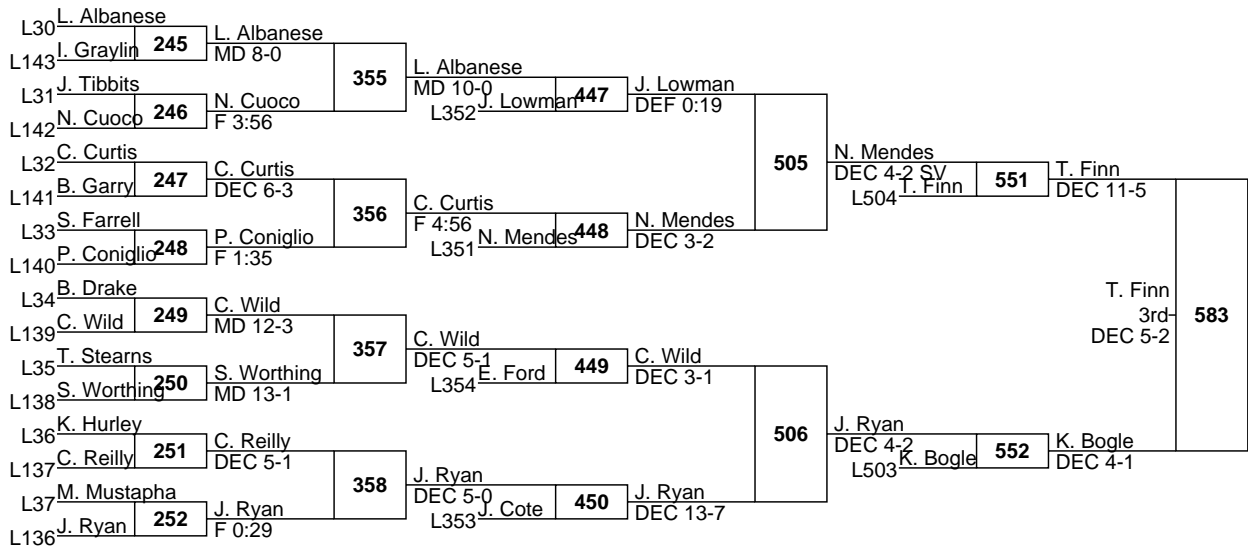

L551 N. Mendes DEC 11-5
L552 J. Ryan DEC 4-1
N. Mendes 5th DEC 5-3