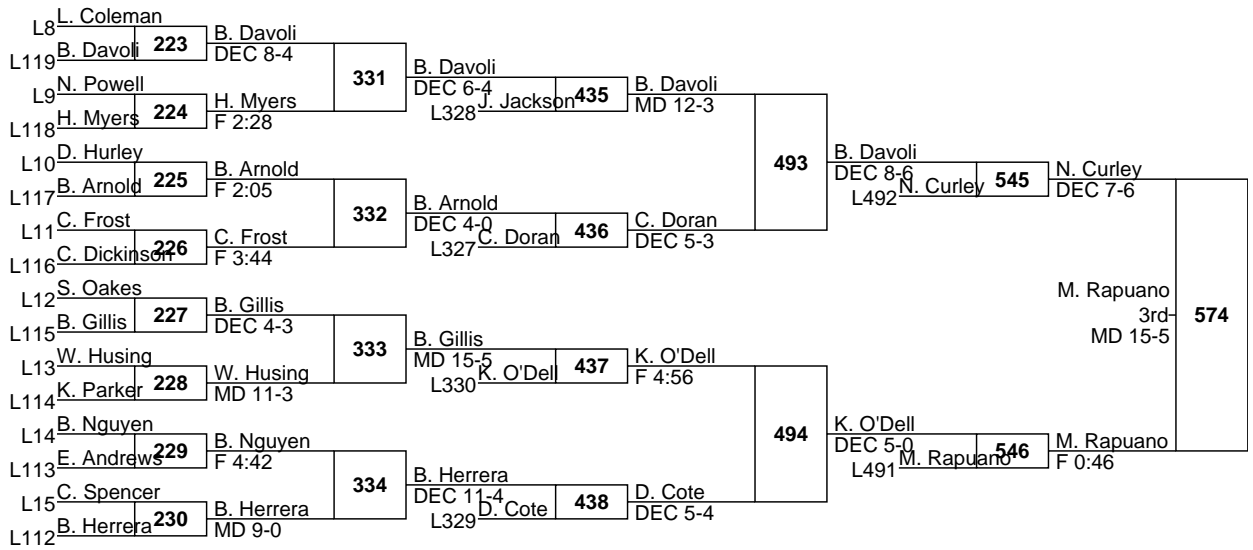

L545 B. Davoli
DEC 7-6
L546 R. O'Dell
F 0:46

K. O'Dell
5th
DEC 4-2 SV

[RI1] Joziah Fry -12 Coventry 16-0		120	J. Fry DEC 8-5				
[MA4] Jake Ice -11 Minnechaug 49-7	J. Ice F 1:39	16			335	J. Fry TF 19-3 2:45	
[ME3] Sean Radel -12 Kennebunk 32-8							495
[NH2] Dom Robinson -11 Pinkerton Academy 33-10	T. Stewart F 5:41	17					
[MA7] Ty Stewart -10 Dracut 41-9					121	T. Stewart F 3:44	
[VT2] Nick Pierce -10 Spaulding 41-8							
[CT1] Drew Currier -11 Hall 47-2							
[VT3] Eli Bonning -10 Essex 38-19	J. Rousseau MD 13-5	18			122	D. Currier F 1:27	
[NH3] Jake Rousseau -11 Timberlane 35-13							336
[ME2] Aiden Clark -10 Skowhegan 43-8	C. DeWinter F 2:14	19					
[CT4] Carlos DeWinter -11 Greenwich 34-6					123	H. Adrian F 1:28	
[MA1] Hunter Adrian -12 Melrose 53-1							
[ME1] Brycen Kowalsky -10 Mt. Aarat/Bruns 48-2							
[MA6] Dylan Clifford -11 Brookline 32-9	G. Iamunno F 3:25	20			124	G. Iamunno TF 15-0 4:00	
[CT2] Giuseppe Iamunno -9 North Haven 29-1							337
[MA3] Ian Darling -10 Masconomet 50-5	I. Darling F 1:48	21					
[RI3] Alexander Reigosa -12 Hope 18-2					125	I. Darling DEC 3-1	
[VT1] Landon Davis -10 Mt. Anthony 41-11							
[MA2] Calvin Dalton -12 Salem-MA 39-2							
[RI2] Tim Cook -11 Ponaganset 22-5	T. Cook MD 8-0	22			126	C. Dalton DEC 9-6	
[CT5] Martial Sutton -12 Glastonbury 35-7							338
[CT3] Dylan Levesque -10 East Hampton 38-3	D. Levesque DEC 10-7	23					
[MA5] Austin Dube -11 Shawsheen 49-9					127	D. Levesque DEC 7-0	
[NH1] Ethan Comeau -12 Concord 40-7							

H. Adrian DEC 11-10	579
H. Adrian 1st DEC 3-2	
C. Dalton MD 13-2	496
C. Dalton MD 14-5	

L16 S. Radel	S. Radel F 2:31	231						
L127 E. Comeau					339	T. Cook F 0:23		
L17 D. Robinson	T. Cook MD 13-0	232					497	
L126 T. Cook								
L18 E. Bonning	L. Davis DEC 7-1	233					499	
L125 L. Davis								
L19 A. Clark	B. Kowalsky F 2:06	234					440	
L124 B. Kowalsky								
L20 D. Clifford	D. Clifford DEC 12-6	235					441	
L123 C. DeWinter								
L21 A. Reigosa	A. Reigosa F 4:17	236					442	
L122 J. Rousseau								
L22 M. Sutton	M. Sutton F 1:30	237					498	
L121 N. Pierce								
L23 A. Dube	J. Ice DEC 8-1	238					442	
L120 J. Ice								

D. Currier DEC 8-6	547
I. Darling L496	
D. Currier MD 15-3	577
D. Currier 3rd- DEC 5-4	
D. Levesque DEC 7-5	548
L495 J. Fry	
J. Fry TF 30-12 5:00	

L547 I. Darling MD 15-8	I. Darling 5th DEC 11-9
L548 D. Levesque TF 30-12 5:00