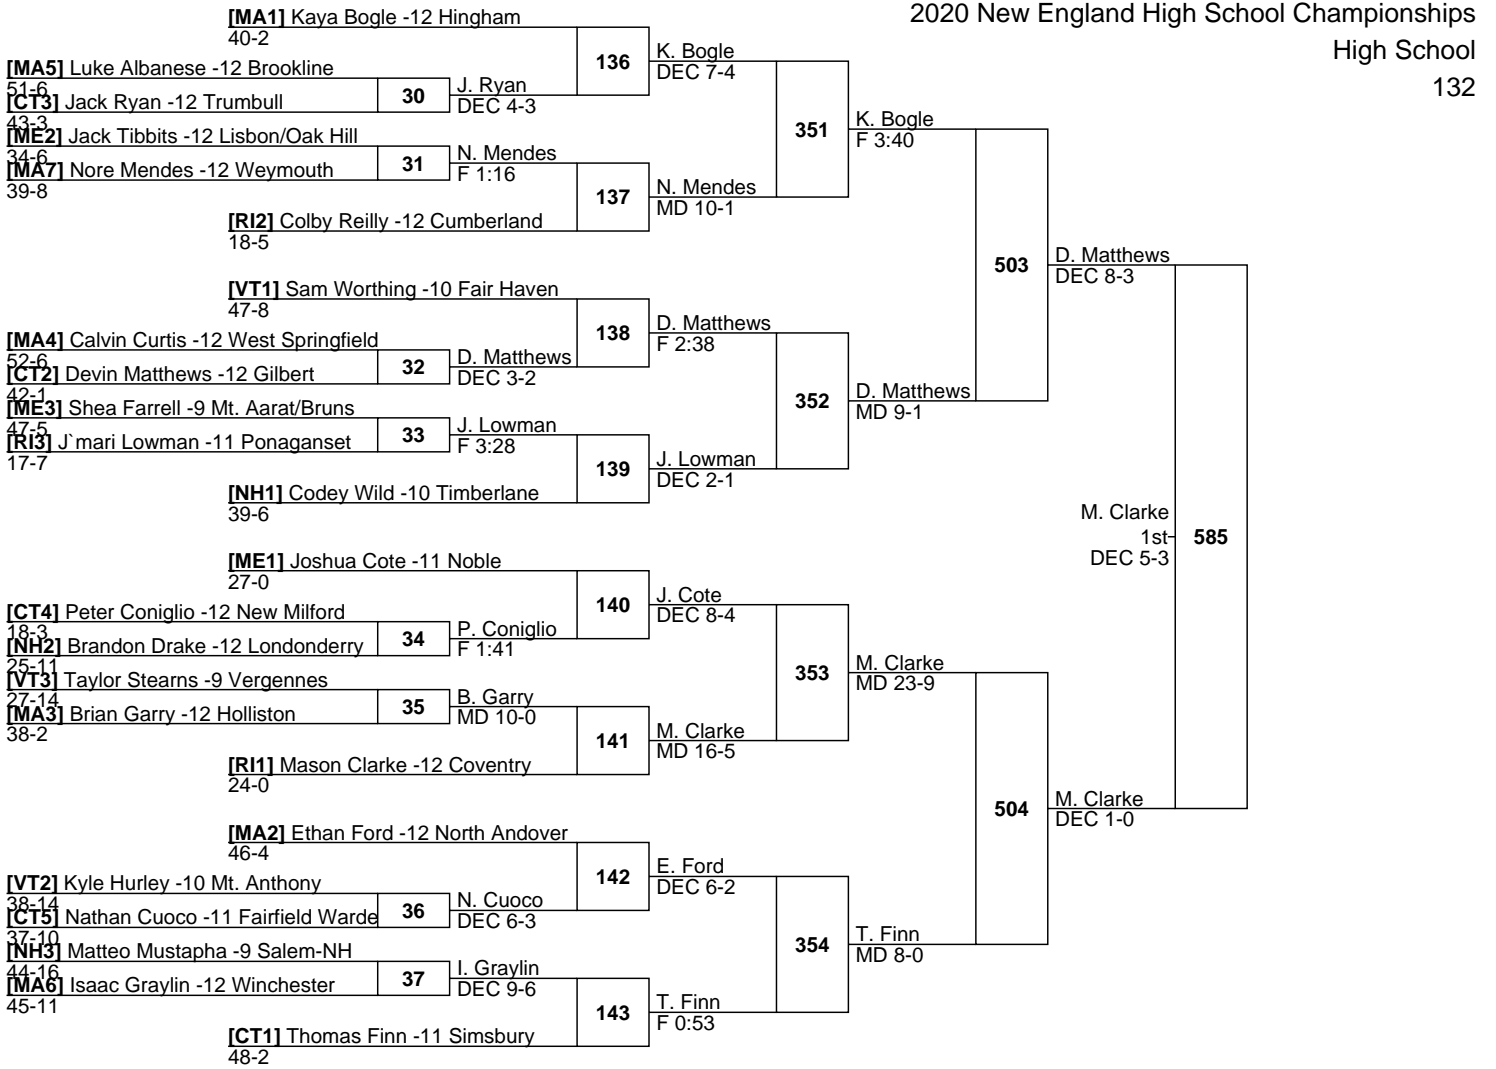

L551 N. Mendes DEC 11-5
L552 J. Ryan DEC 4-1
N. Mendes 5th DEC 5-3