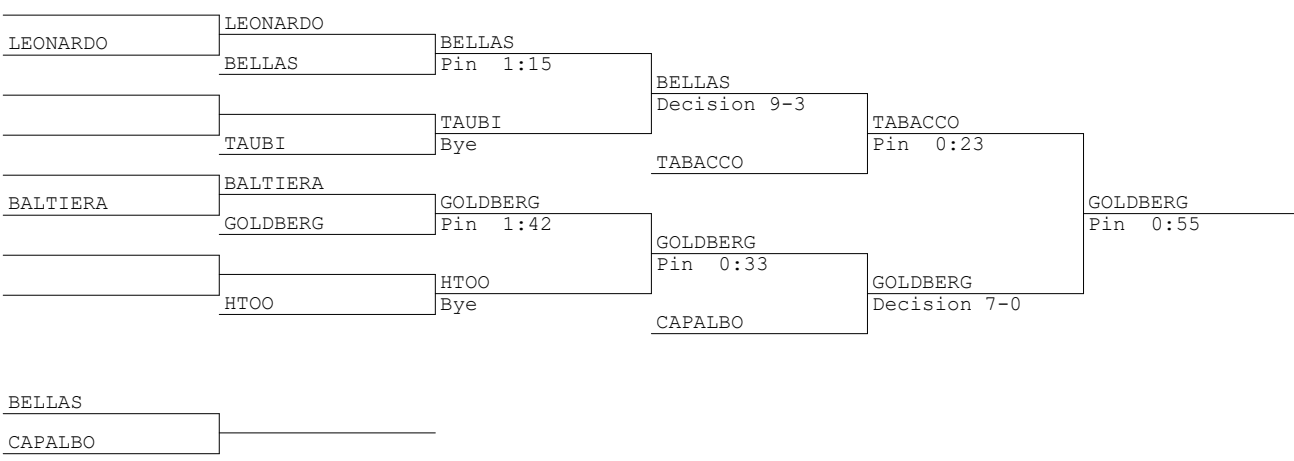

PATTON JV TOURNAMENT
106 lbs

KORCHINSKI
 JOHNSON

PATTON JV TOURNAMENT
120 lbs

PATTON JV TOURNAMENT
160 lbs

ANDERS
IRZARRY

1 JACK EDWARDS-STAPLES

32

17