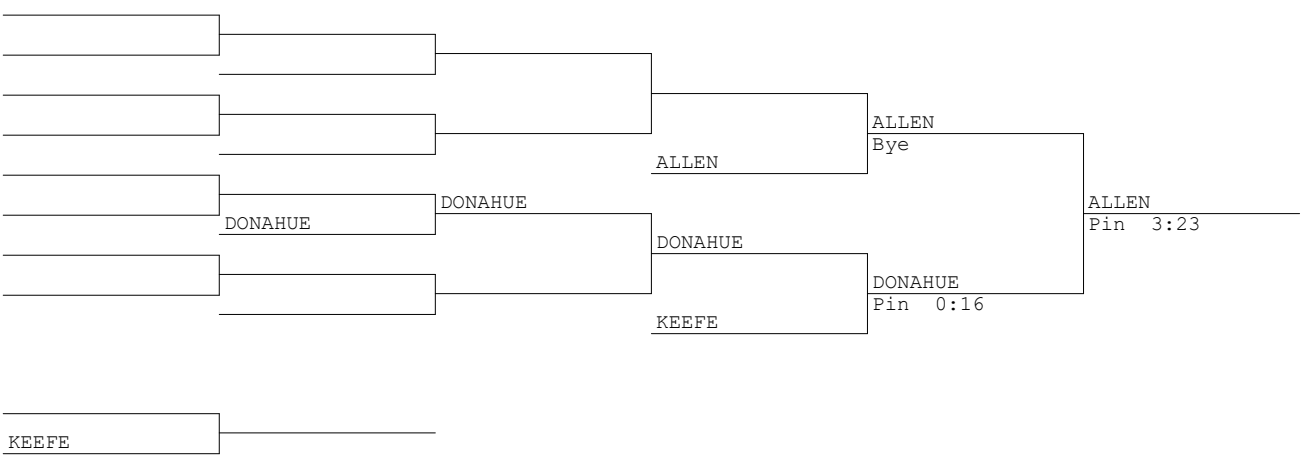

PATTON JV TOURNAMENT
106 lbs

KORCHINSKI
 JOHNSON

PATTON JV TOURNAMENT
120 lbs

PATTON JV TOURNAMENT
160 lbs

ANDERS
IRZARRY

1 JACK EDWARDS-STAPLES

32

17

16

9

24

25

8

5

28

21