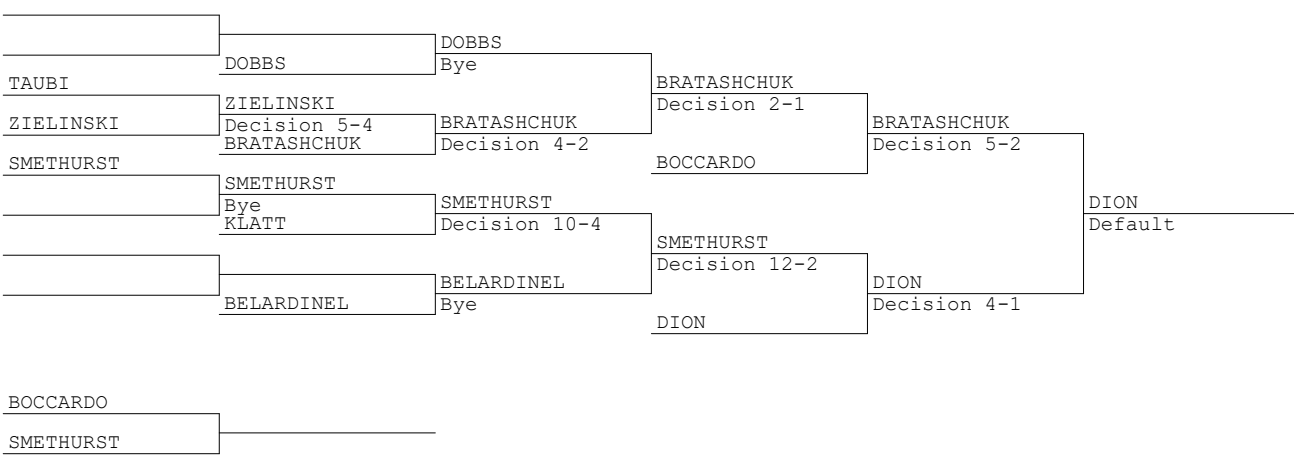

PATTON JV TOURNAMENT
106 lbs

KORCHINSKI
 JOHNSON

PATTON JV TOURNAMENT
120 lbs

PATTON JV TOURNAMENT
160 lbs

ANDERS
IRZARRY

1 JACK EDWARDS-STAPLES

32

17