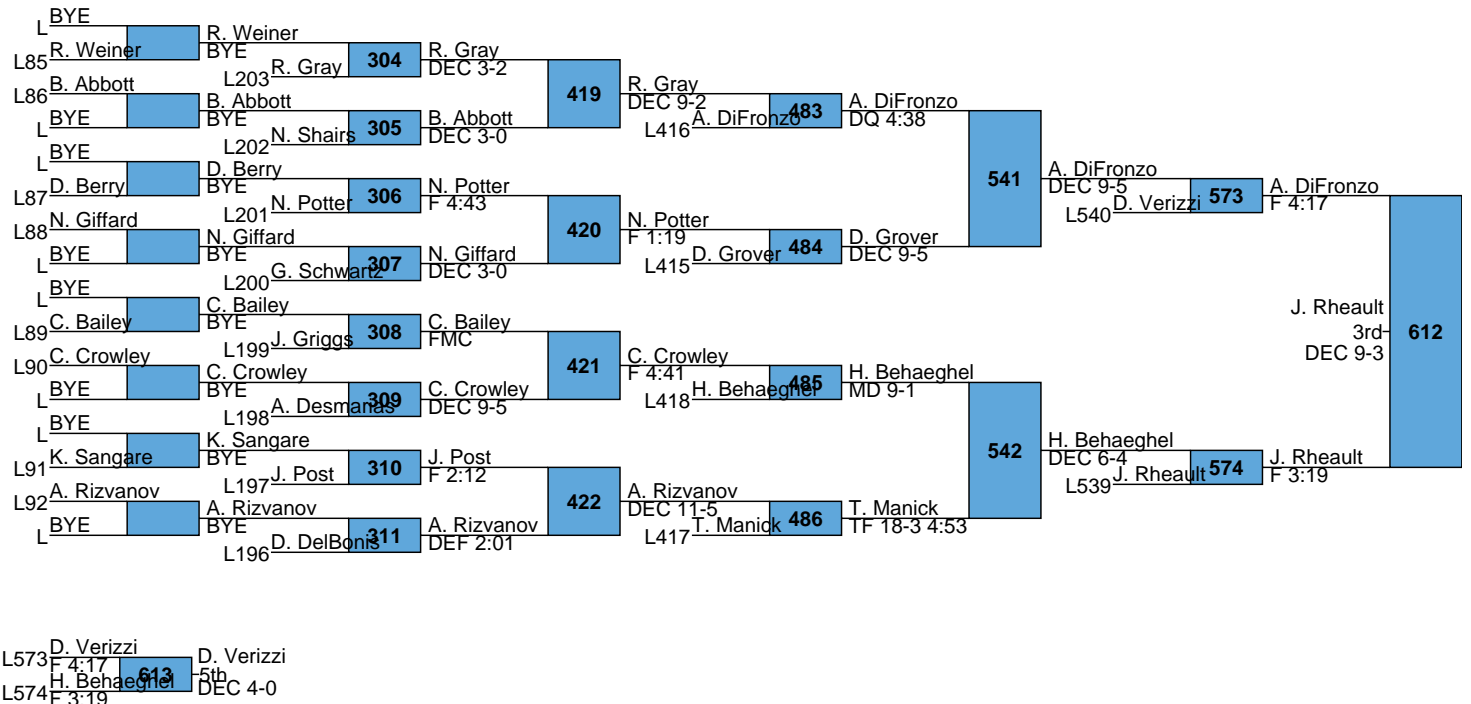

New England High School Championships

HS
195