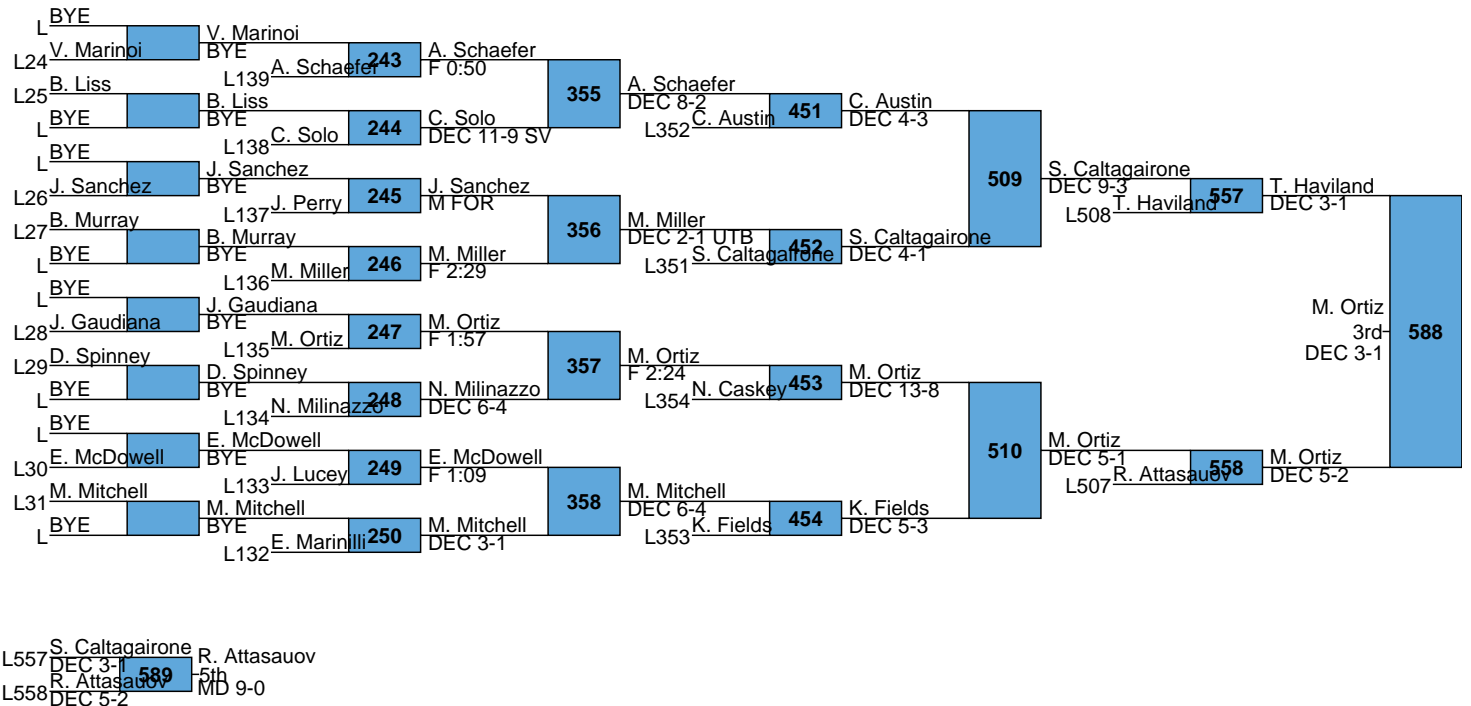

HS
126

New England High School Championships

HS
132

L559 A. Pagliarulo vs J. Morth (DEC 12-7) [592]

L560 J. Morth vs S. Brown (DEC 3-1 SV) [592]

New England High School Championships

HS
138

New England High School Championships