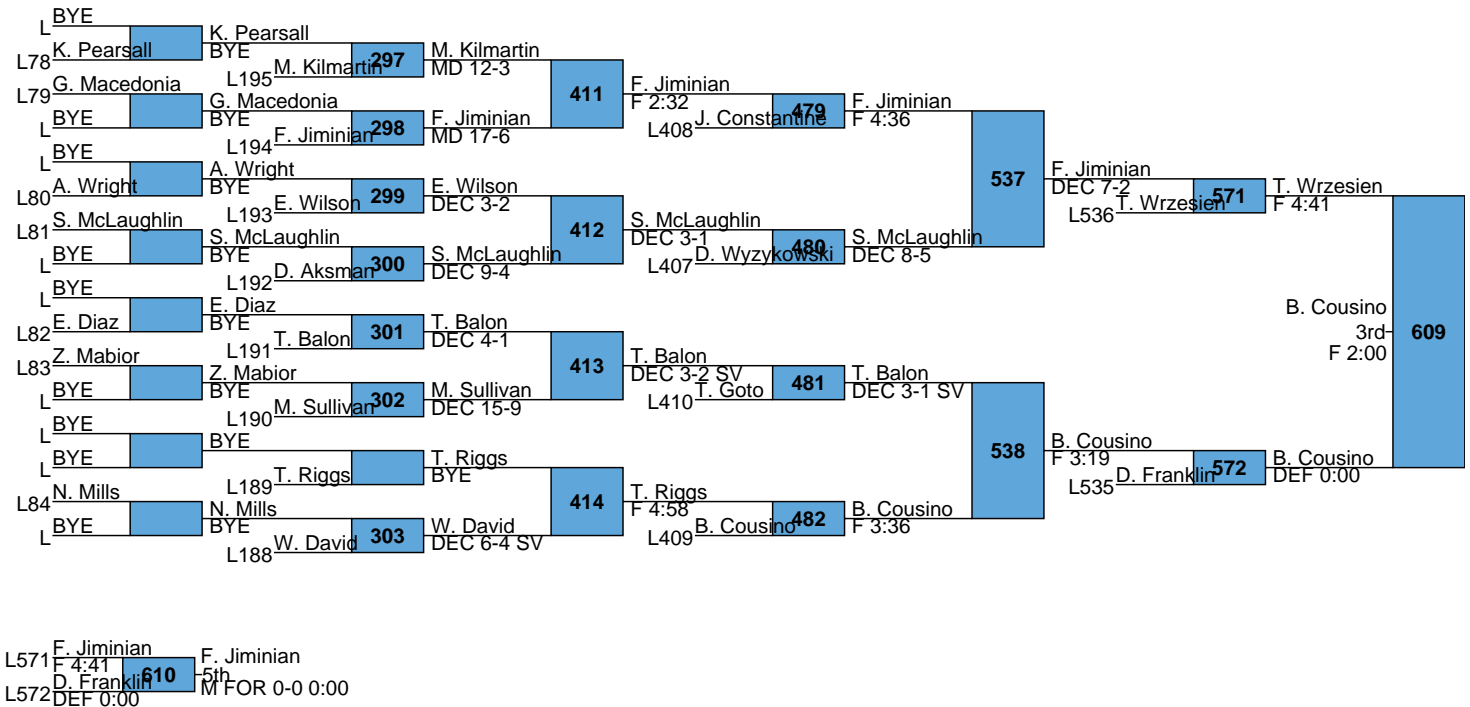

HS
145

L563 T. Cabinta DEC 4-2 SV
L564 A. Shorey 5th DEC 6-4

New England High School Championships

HS
152

New England High School Championships

HS
170

New England High School Championships

HS
182