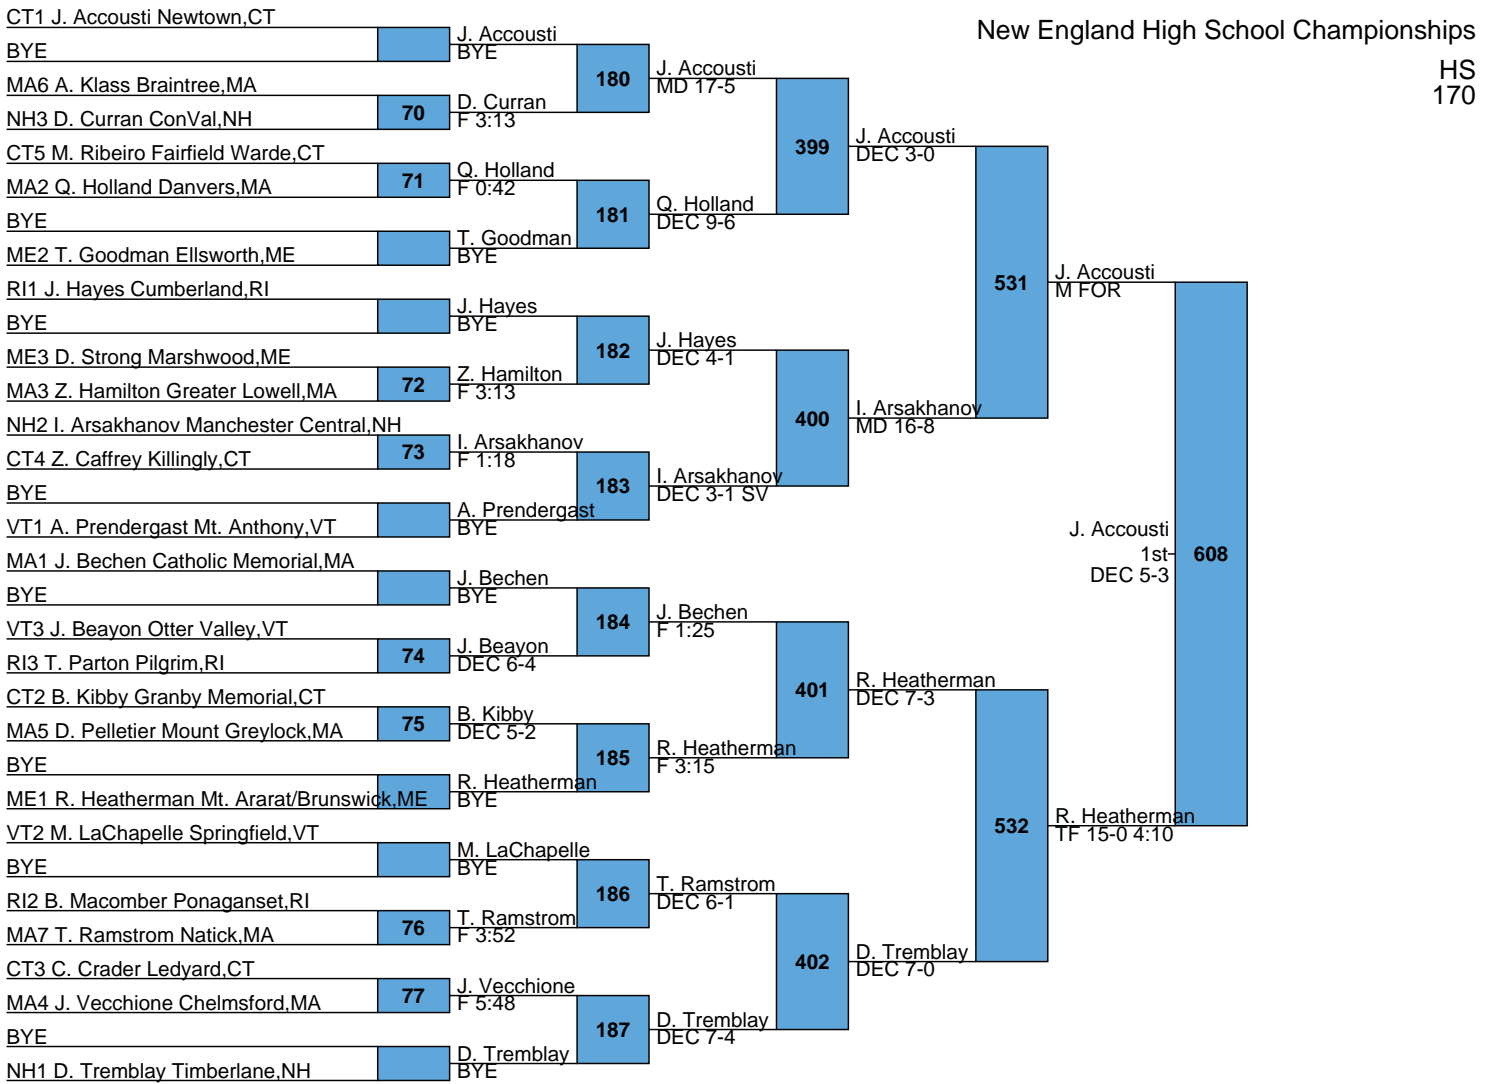

2017 New England Wrestling

Rank	Team	Points
1	Danbury	114.0
2	Newtown	67.0
3	Mt. Anthony	62.5
4	Timberlane	57.0
5	Bishop Hendricken	56.0
6	Foran	52.0
7	Lincoln-Sudbury	51.0
8	Ellis Tech	50.0
9	Minnechaug	48.0
10	Cumberland	44.0
11	Southington	43.0
11	Skowhegan	43.0
13	Coventry	37.0
14	Billerica	35.0
15	Milton	34.0
15	Concord	34.0
17	Melrose	33.0
18	Ellsworth	32.0
19	Trumbull	31.0
20	Marshwood	30.0
21	Xavier	28.0
21	New Milford	28.0
23	Mt. Ararat/Brunswick	27.5
24	Oxford Hills	27.0
25	St. Johns Prep	26.0
25	Nashoba Regional	26.0
27	Simsbury	25.0
27	Winslow	25.0
27	Shawsheen	25.0
30	Wayland	24.0
30	Burlington	24.0
30	Daniel Hand	24.0
30	New Canaan	24.0
34	Vergennes	23.0
35	Chelmsford	22.0
35	Somers	22.0
37	Fairfield Warde	21.5
38	Putnam	21.0
39	Methuen	20.5
40	Chariho	20.0
40	Bethel	20.0
40	Windham.	20.0
43	Bedford-Minuteman	19.0
44	Masconomet	18.0
44	Danvers	18.0
44	Springfield Central	18.0
44	New Fairfield	18.0
44	Bristol Central	18.0
44	Brockton	18.0
44	Montville	18.0
51	North Andover	17.5

99	Algonquin	5.0
99	Tolman	5.0
99	East Providence	5.0
110	Woonsocket	4.0
110	Middletown	4.0
110	Killingly	4.0
110	Canton	4.0
110	Beverly	4.0
110	Tewksbury	4.0
110	Maloney	4.0
110	Dracut	4.0
110	Rutland	4.0
110	New Haven	4.0
110	West Springfield	4.0
110	Cambridge Ridge	4.0
110	Ashland	4.0
110	Windham	4.0
110	Newton North	4.0
125	Merrimack	3.5
126	Otter Valley	3.0
126	Ledyard	3.0
126	Winnacunnet	3.0
126	Nauset	3.0
126	Northwestern	3.0
126	Mount Greylock	3.0
126	Alvirne	3.0
133	Nokomis Regional	2.0
133	Johnston	2.0
133	Erskine Academy	2.0
133	Oak Hill	2.0
133	Moses Brown	2.0
133	Lexington	2.0
133	Campbell	2.0
133	Springfield	2.0
133	Needham	2.0
133	Greenwich	2.0
133	Everett	2.0
133	Champlain Valley	2.0
145	Deering	1.0

HS
145

L563 T. Cabinta DEC 4-2 SV
L564 A. Shorey 5th DEC 6-4

New England High School Championships

HS
152

New England High School Championships

HS
170

New England High School Championships

HS
182