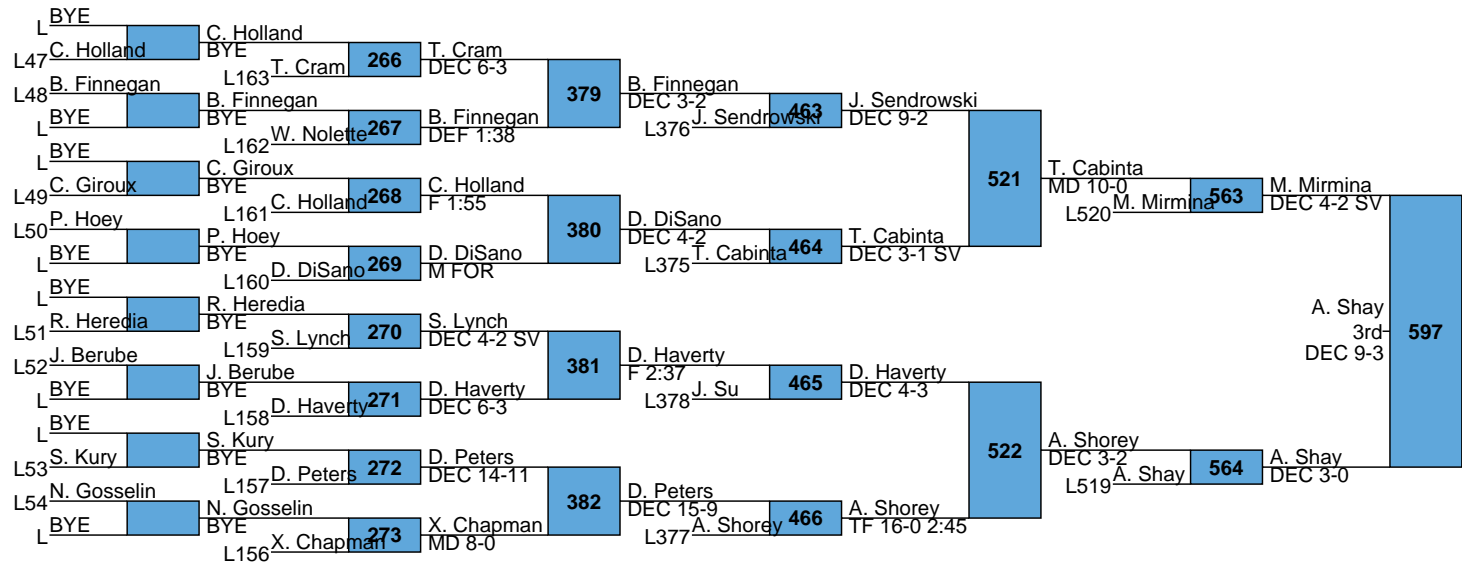

New England High School Championships

HS
145

L563 T. Cabinta DEC 4-2 SV
L564 A. Shorey 5th DEC 6-4