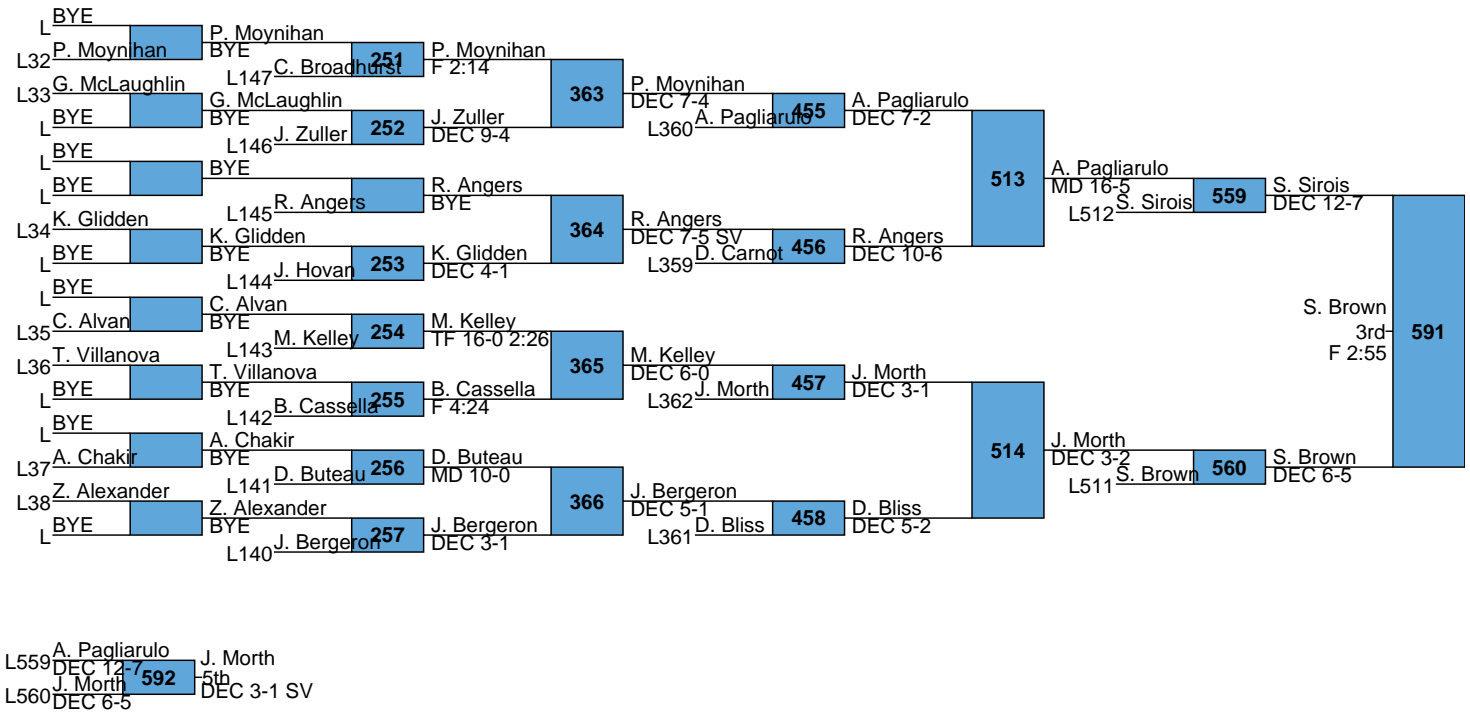

HS
126

New England High School Championships

HS
132

L559 A. Pagliarulo vs J. Morth (DEC 12-7) [592]

L560 J. Morth vs S. Brown (DEC 3-1 SV) [592]

New England High School Championships

HS
138

New England High School Championships