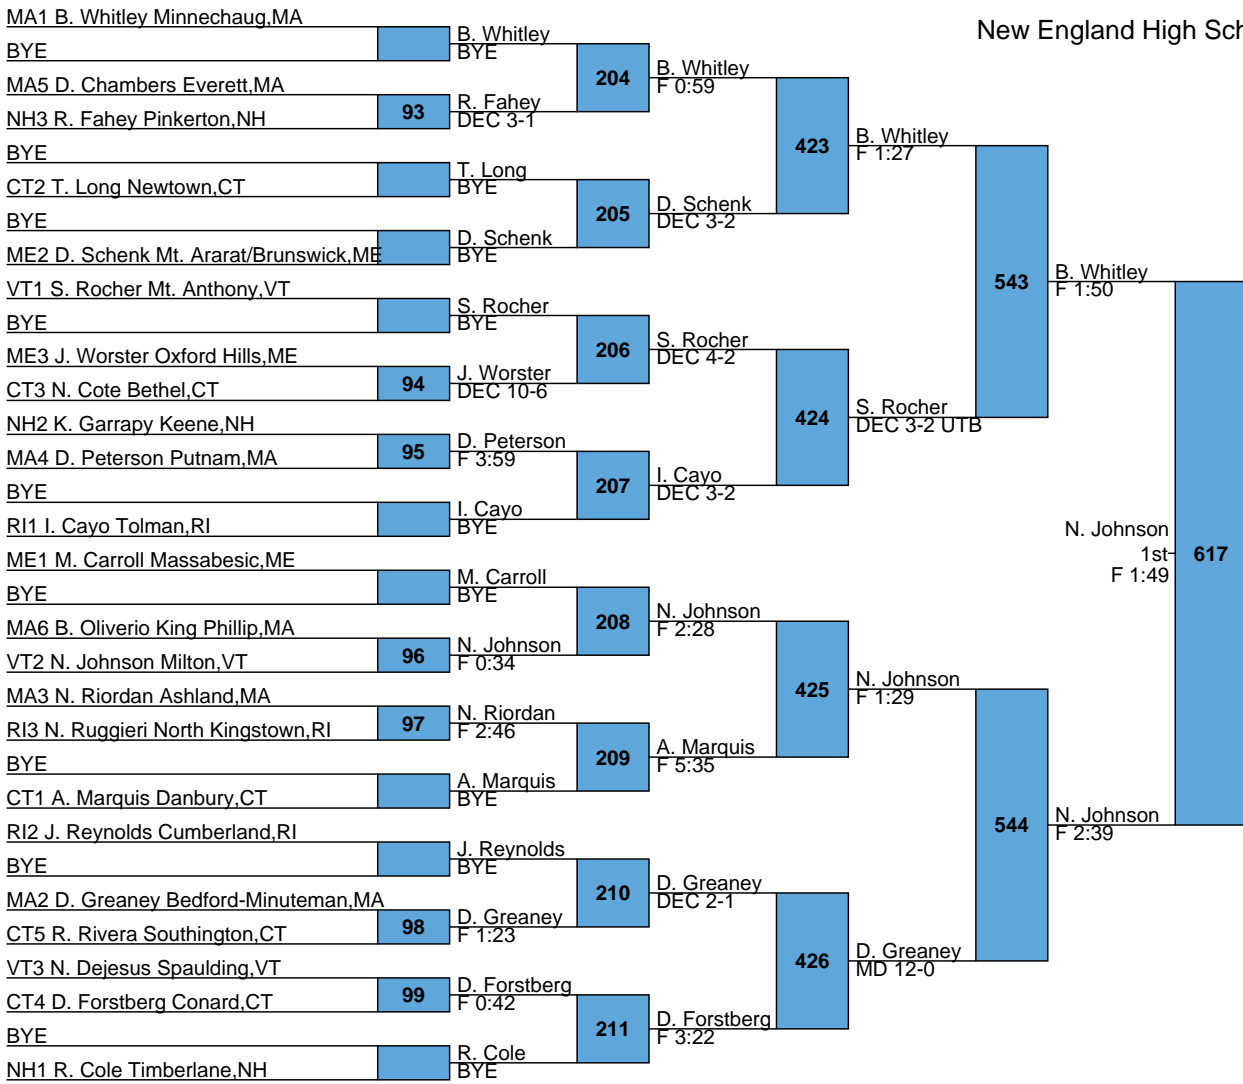

New England High School Championships

HS
220