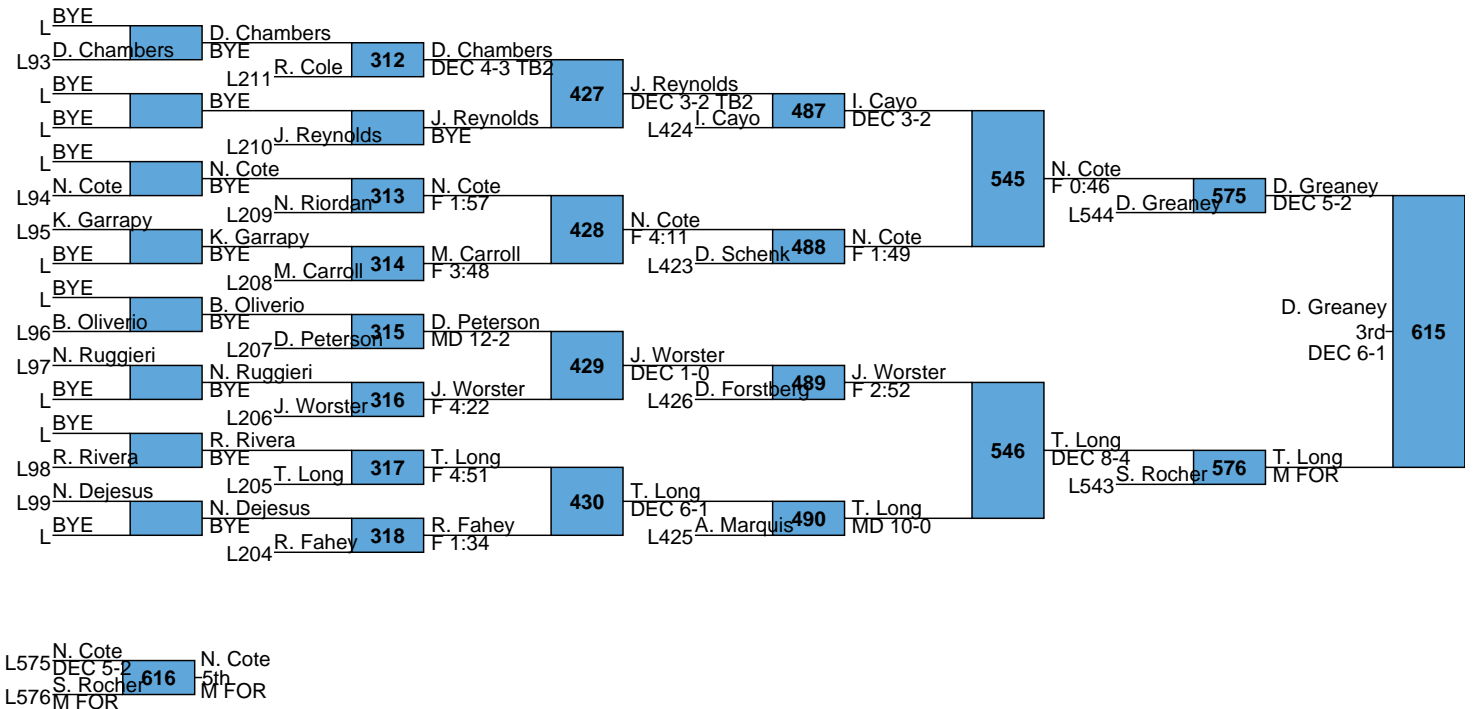

New England High School Championships

HS
220