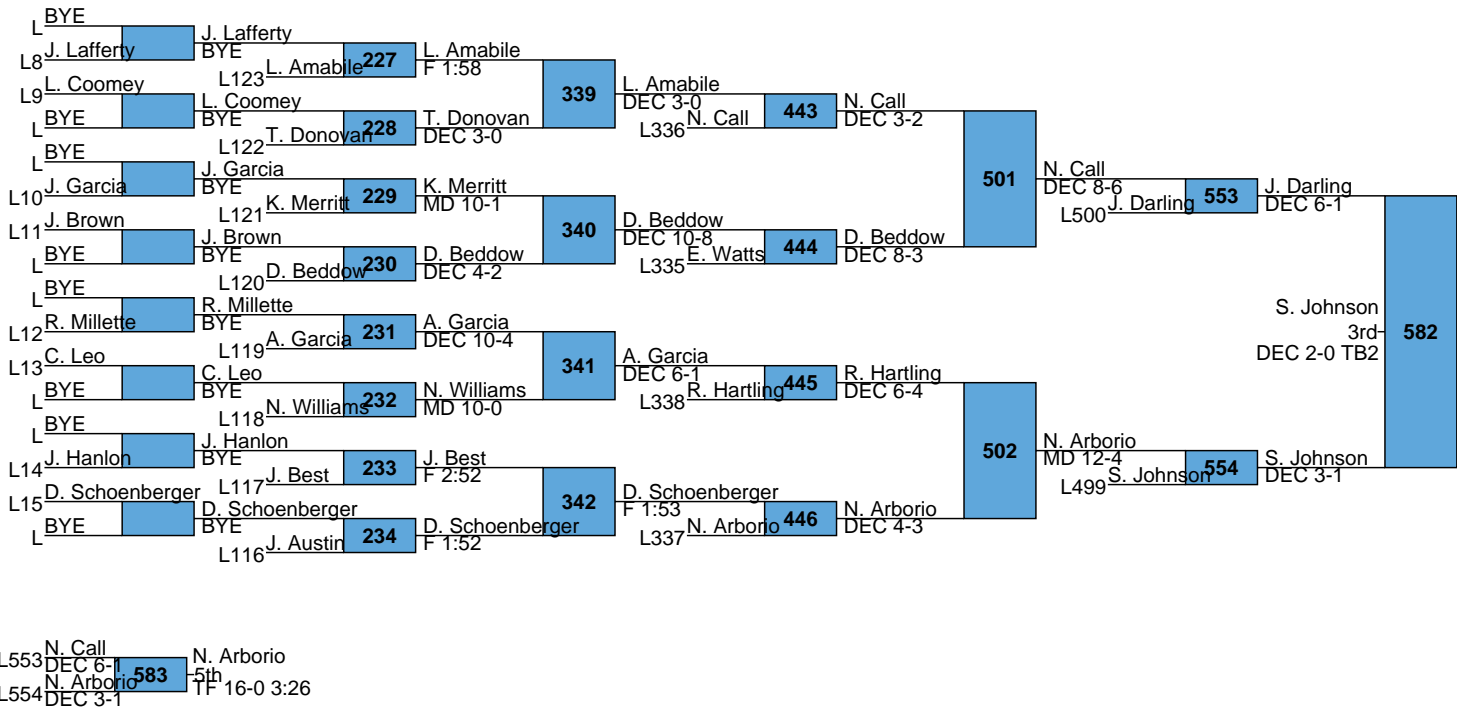

New England High School Championships

HS
113