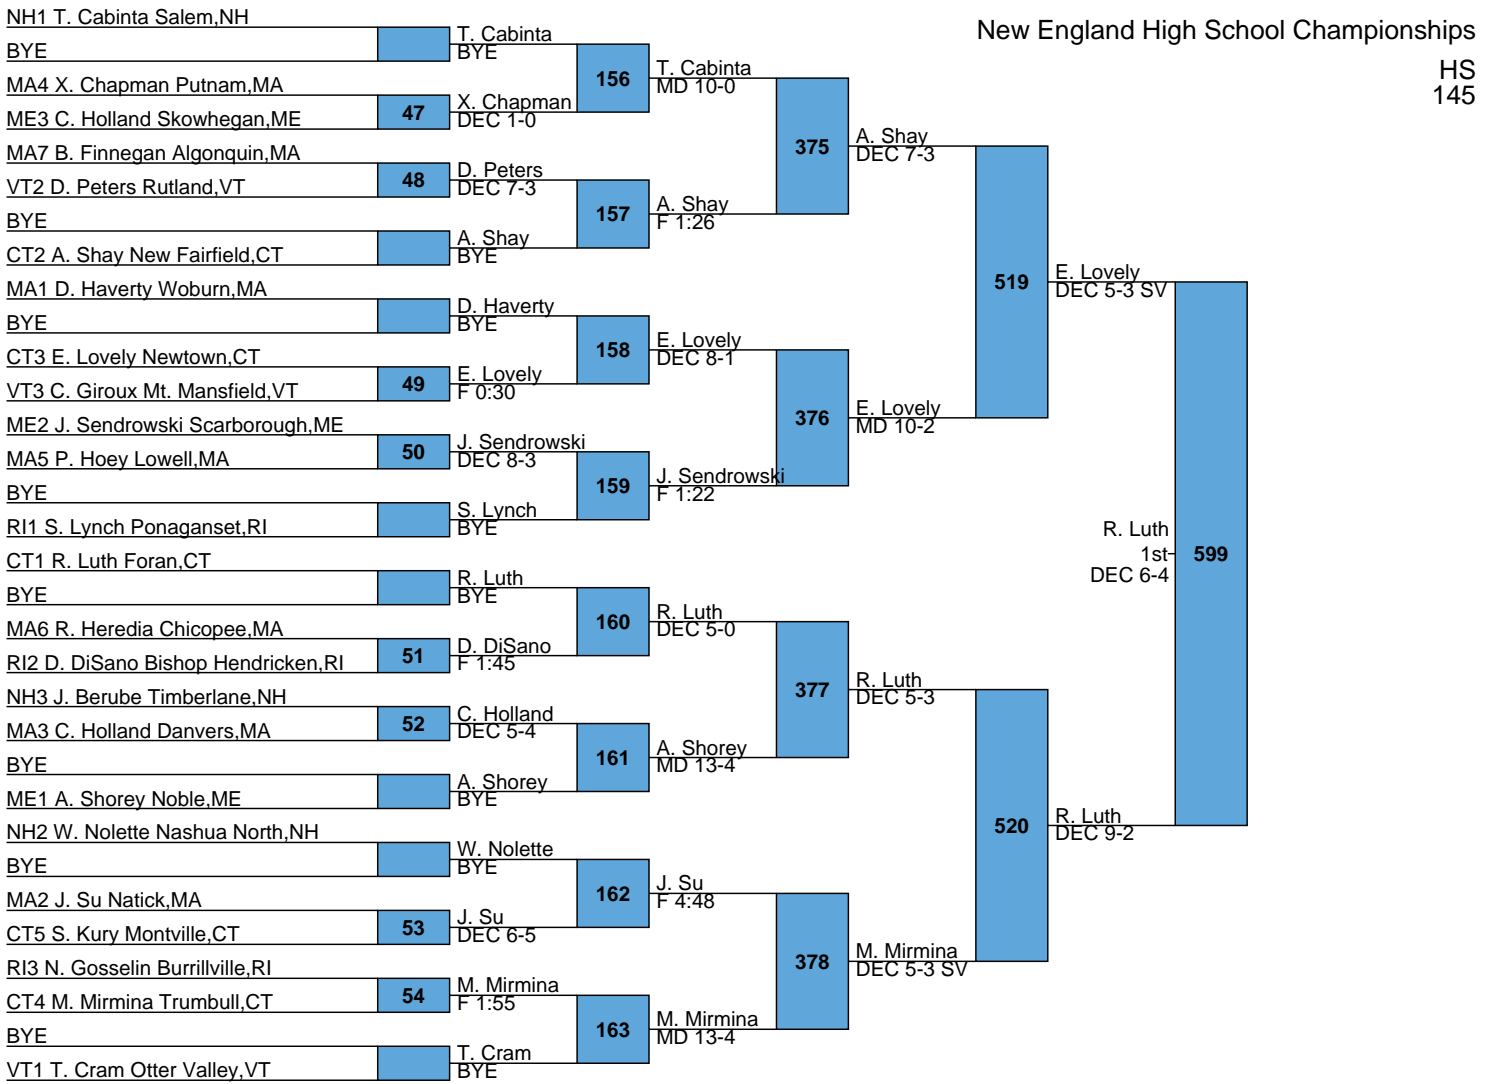

New England High School Championships

HS
145

L563 T. Cabinta DEC 4-2 SV
L564 A. Shorey 5th DEC 6-4