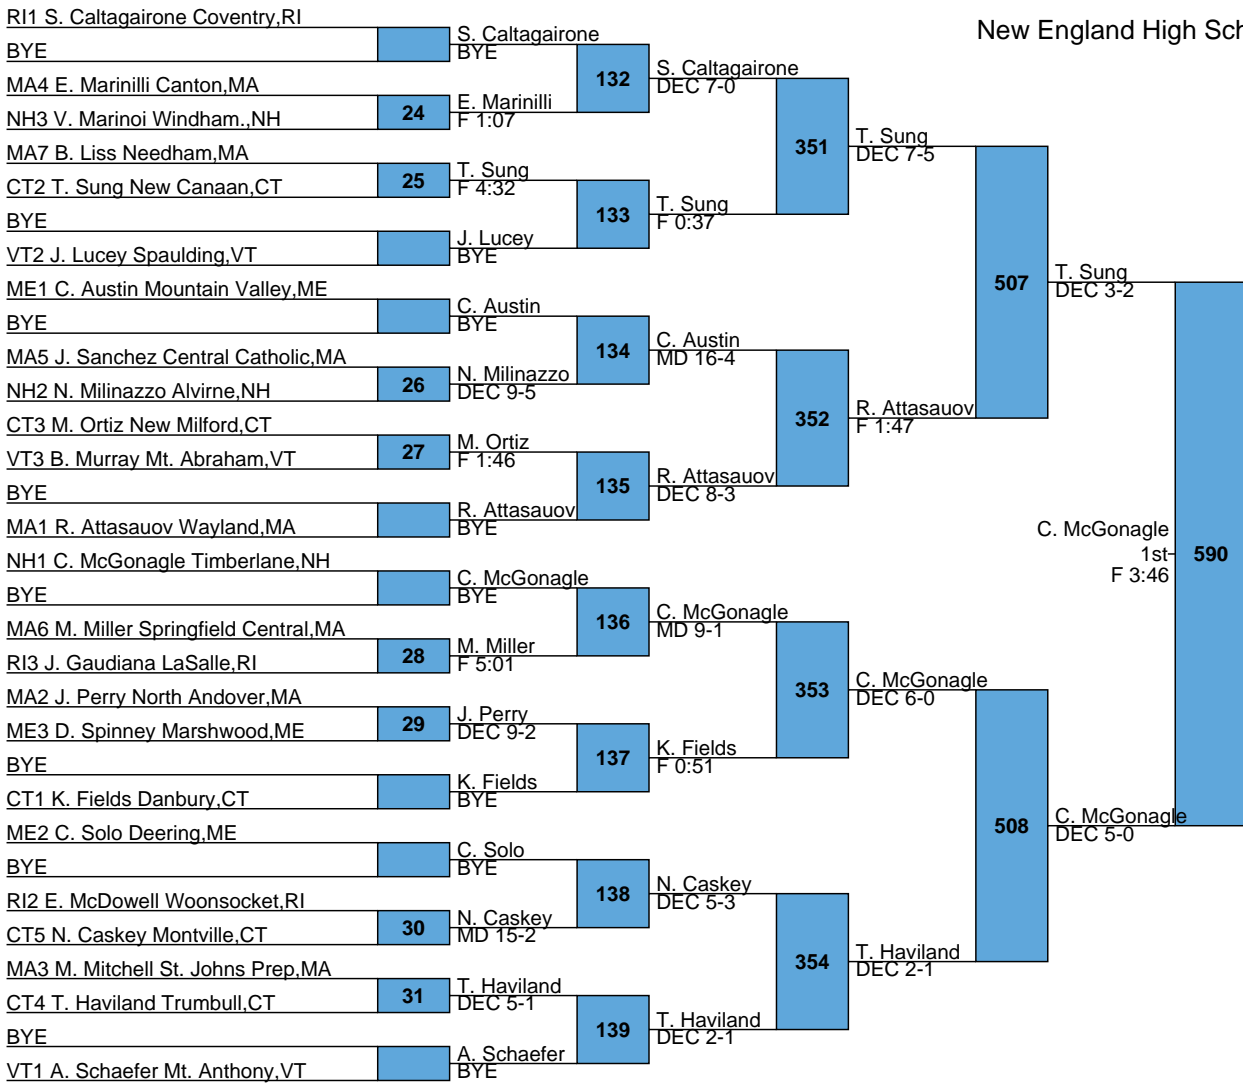

2017 New England Wrestling

Rank	Team	Points
1	Danbury	114.0
2	Newtown	67.0
3	Mt. Anthony	62.5
4	Timberlane	57.0
5	Bishop Hendricken	56.0
6	Foran	52.0
7	Lincoln-Sudbury	51.0
8	Ellis Tech	50.0
9	Minnechaug	48.0
10	Cumberland	44.0
11	Southington	43.0
11	Skowhegan	43.0
13	Coventry	37.0
14	Billerica	35.0
15	Milton	34.0
15	Concord	34.0
17	Melrose	33.0
18	Ellsworth	32.0
19	Trumbull	31.0
20	Marshwood	30.0
21	Xavier	28.0
21	New Milford	28.0
23	Mt. Ararat/Brunswick	27.5
24	Oxford Hills	27.0
25	St. Johns Prep	26.0
25	Nashoba Regional	26.0
27	Simsbury	25.0
27	Winslow	25.0
27	Shawsheen	25.0
30	Wayland	24.0
30	Burlington	24.0
30	Daniel Hand	24.0
30	New Canaan	24.0
34	Vergennes	23.0
35	Chelmsford	22.0
35	Somers	22.0
37	Fairfield Warde	21.5
38	Putnam	21.0
39	Methuen	20.5
40	Chariho	20.0
40	Bethel	20.0
40	Windham.	20.0
43	Bedford-Minuteman	19.0
44	Masconomet	18.0
44	Danvers	18.0
44	Springfield Central	18.0
44	New Fairfield	18.0
44	Bristol Central	18.0
44	Brockton	18.0
44	Montville	18.0
51	North Andover	17.5

99	Algonquin	5.0
99	Tolman	5.0
99	East Providence	5.0
110	Woonsocket	4.0
110	Middletown	4.0
110	Killingly	4.0
110	Canton	4.0
110	Beverly	4.0
110	Tewksbury	4.0
110	Maloney	4.0
110	Dracut	4.0
110	Rutland	4.0
110	New Haven	4.0
110	West Springfield	4.0
110	Cambridge Ridge	4.0
110	Ashland	4.0
110	Windham	4.0
110	Newton North	4.0
125	Merrimack	3.5
126	Otter Valley	3.0
126	Ledyard	3.0
126	Winnacunnet	3.0
126	Nauset	3.0
126	Northwestern	3.0
126	Mount Greylock	3.0
126	Alvirne	3.0
133	Nokomis Regional	2.0
133	Johnston	2.0
133	Erskine Academy	2.0
133	Oak Hill	2.0
133	Moses Brown	2.0
133	Lexington	2.0
133	Campbell	2.0
133	Springfield	2.0
133	Needham	2.0
133	Greenwich	2.0
133	Everett	2.0
133	Champlain Valley	2.0
145	Deering	1.0

HS
126

New England High School Championships

HS
132

L559 A. Pagliarulo vs J. Morth (DEC 12-7) [592]

L560 J. Morth vs S. Brown (DEC 3-1 SV) [592]

New England High School Championships

HS
138

New England High School Championships