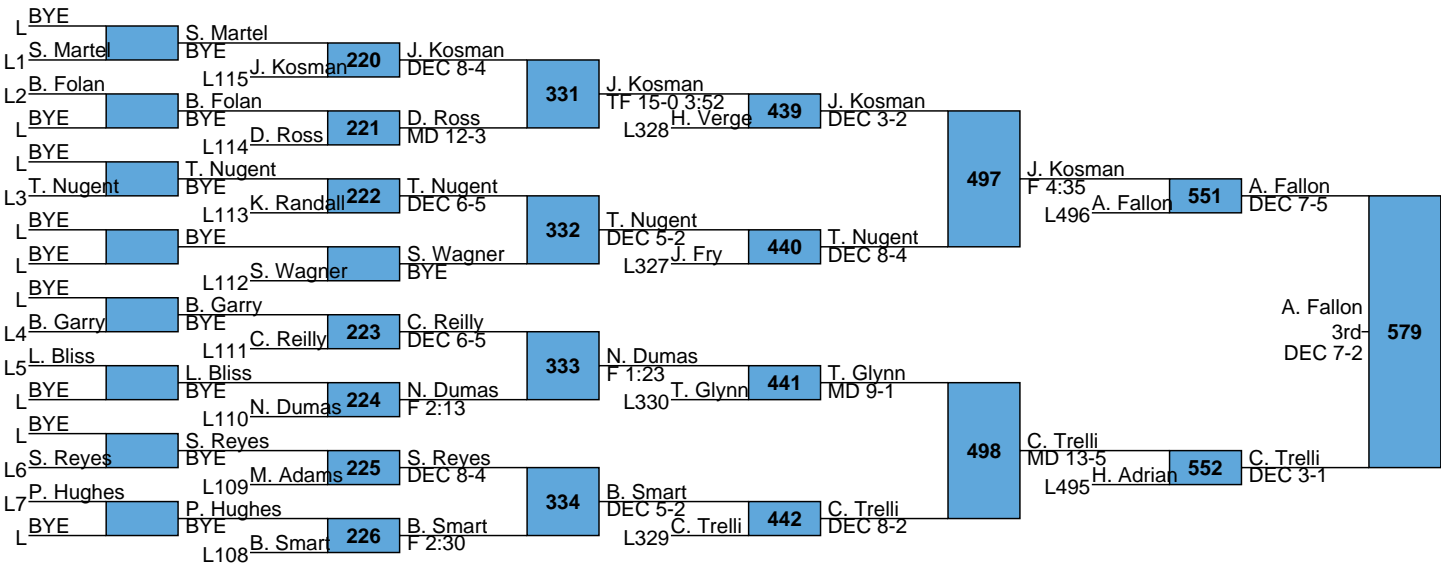

99	Algonquin	5.0
99	Tolman	5.0
99	East Providence	5.0
110	Woonsocket	4.0
110	Middletown	4.0
110	Killingly	4.0
110	Canton	4.0
110	Beverly	4.0
110	Tewksbury	4.0
110	Maloney	4.0
110	Dracut	4.0
110	Rutland	4.0
110	New Haven	4.0
110	West Springfield	4.0
110	Cambridge Ridge	4.0
110	Ashland	4.0
110	Windham	4.0
110	Newton North	4.0
125	Merrimack	3.5
126	Otter Valley	3.0
126	Ledyard	3.0
126	Winnacunnet	3.0
126	Nauset	3.0
126	Northwestern	3.0
126	Mount Greylock	3.0
126	Alvirne	3.0
133	Nokomis Regional	2.0
133	Johnston	2.0
133	Erskine Academy	2.0
133	Oak Hill	2.0
133	Moses Brown	2.0
133	Lexington	2.0
133	Campbell	2.0
133	Springfield	2.0
133	Needham	2.0
133	Greenwich	2.0
133	Everett	2.0
133	Champlain Valley	2.0
145	Deering	1.0

New England High School Championships

HS
106

L551 J. Kosman (DEC 7-5) vs J. Kosman (MD 10-0) = 580
L552 H. Adrian (DEC 3-1) vs H. Adrian (MD 10-0)