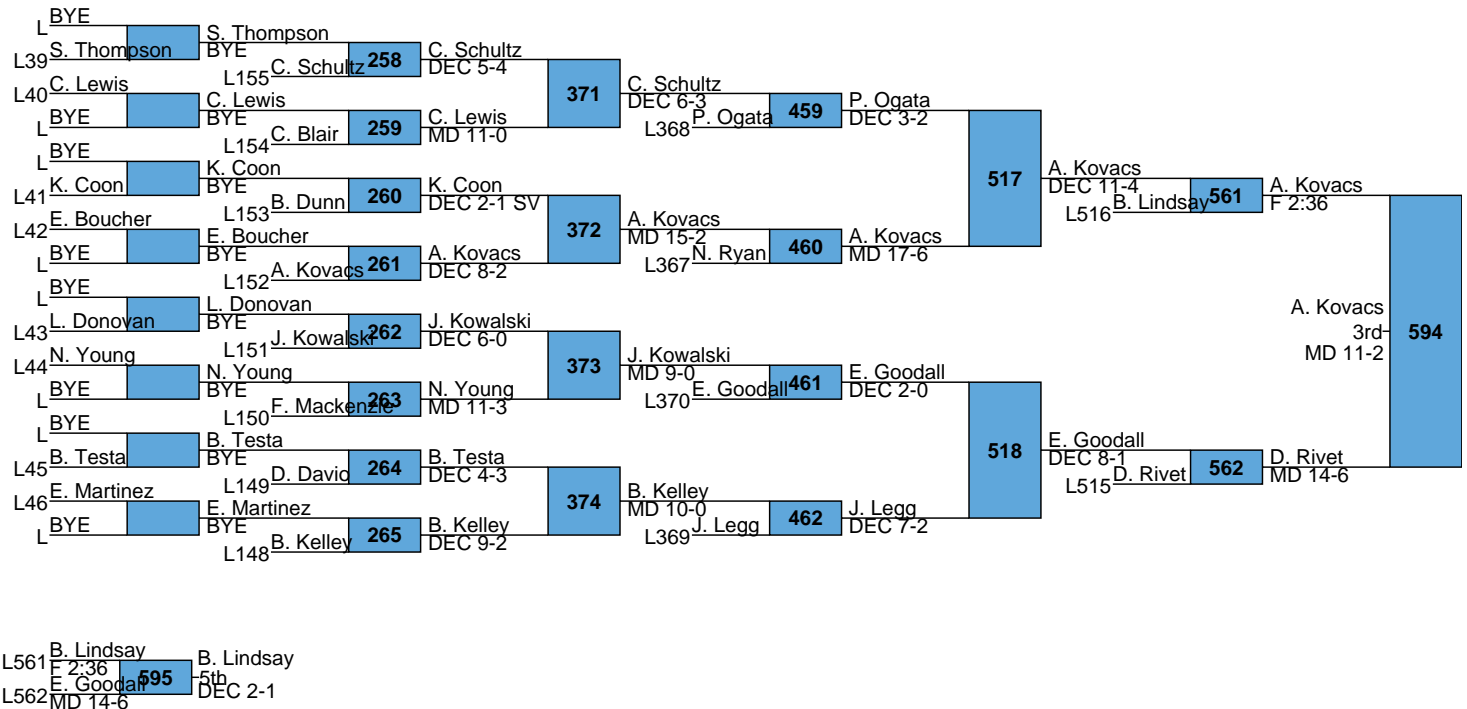

HS
126

New England High School Championships

HS
132

L559 A. Pagliarulo vs J. Morth (DEC 12-7) [592]

L560 J. Morth vs S. Brown (DEC 3-1 SV) [592]

New England High School Championships

HS
138

New England High School Championships