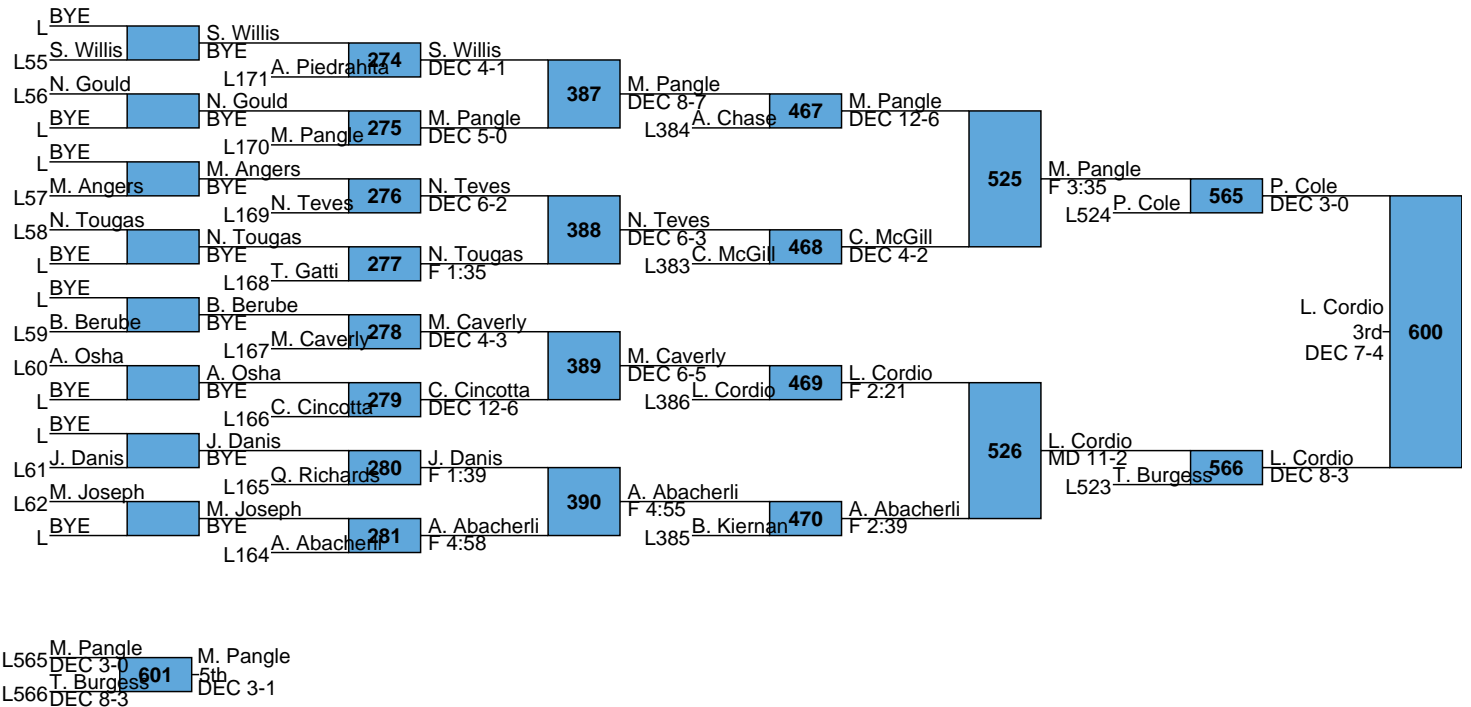

New England High School Championships

HS
152