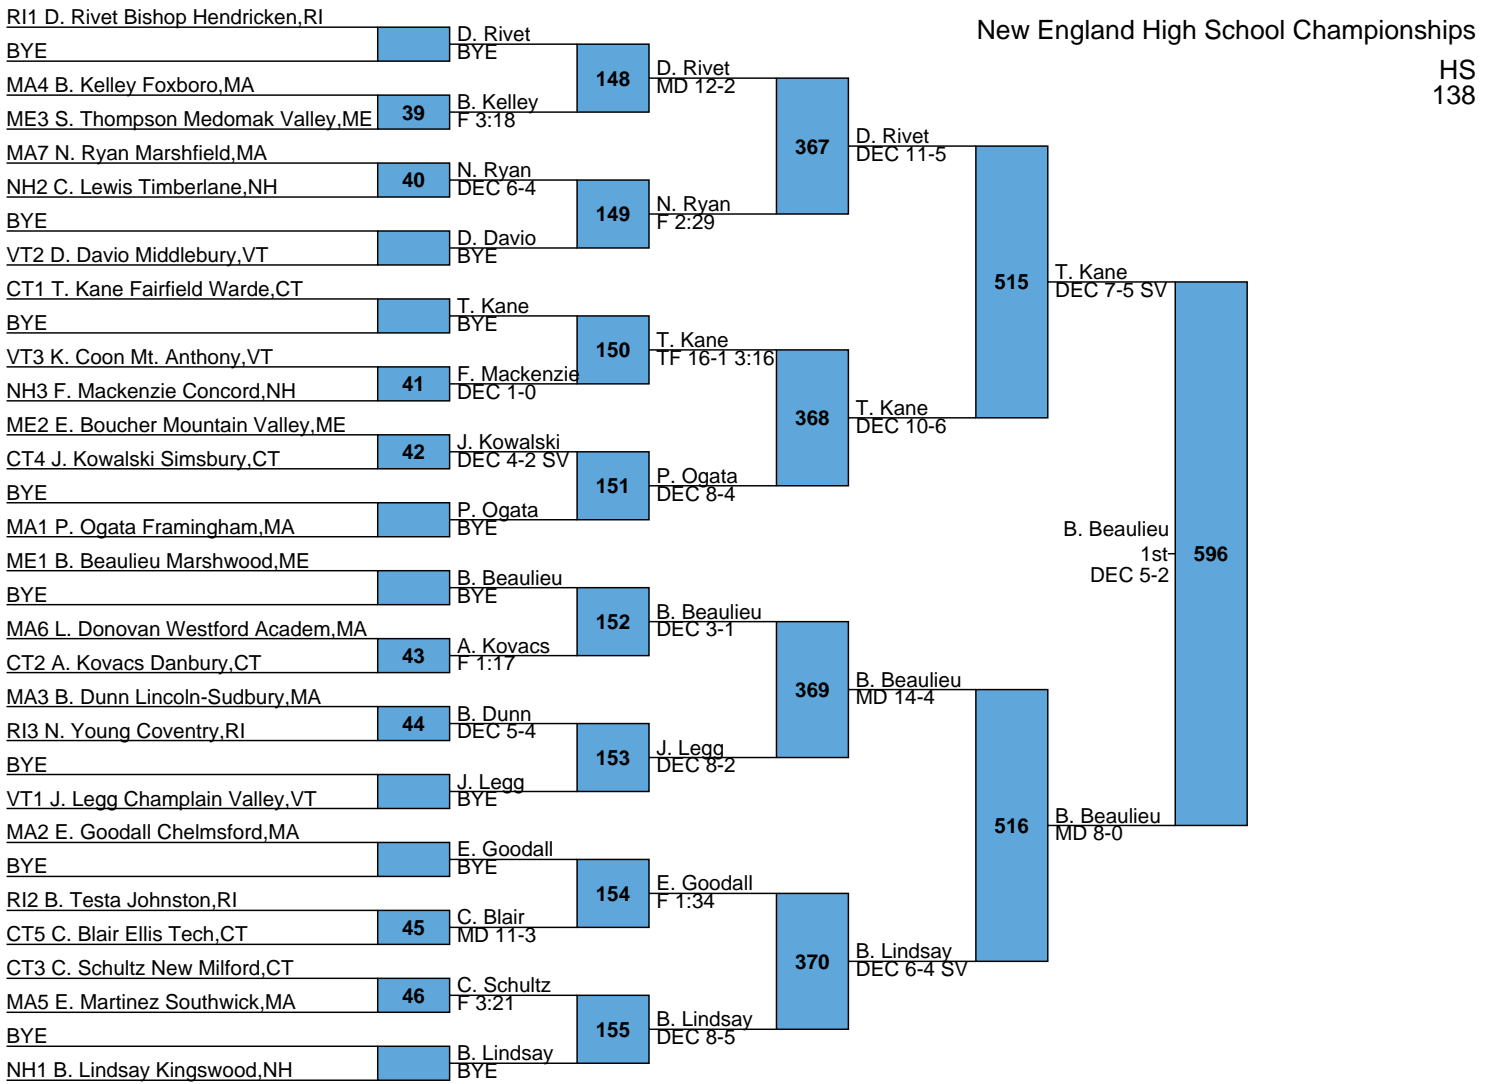

2017 New England Wrestling

Rank	Team	Points
1	Danbury	114.0
2	Newtown	67.0
3	Mt. Anthony	62.5
4	Timberlane	57.0
5	Bishop Hendricken	56.0
6	Foran	52.0
7	Lincoln-Sudbury	51.0
8	Ellis Tech	50.0
9	Minnechaug	48.0
10	Cumberland	44.0
11	Southington	43.0
11	Skowhegan	43.0
13	Coventry	37.0
14	Billerica	35.0
15	Milton	34.0
15	Concord	34.0
17	Melrose	33.0
18	Ellsworth	32.0
19	Trumbull	31.0
20	Marshwood	30.0
21	Xavier	28.0
21	New Milford	28.0
23	Mt. Ararat/Brunswick	27.5
24	Oxford Hills	27.0
25	St. Johns Prep	26.0
25	Nashoba Regional	26.0
27	Simsbury	25.0
27	Winslow	25.0
27	Shawsheen	25.0
30	Wayland	24.0
30	Burlington	24.0
30	Daniel Hand	24.0
30	New Canaan	24.0
34	Vergennes	23.0
35	Chelmsford	22.0
35	Somers	22.0
37	Fairfield Warde	21.5
38	Putnam	21.0
39	Methuen	20.5
40	Chariho	20.0
40	Bethel	20.0
40	Windham.	20.0
43	Bedford-Minuteman	19.0
44	Masconomet	18.0
44	Danvers	18.0
44	Springfield Central	18.0
44	New Fairfield	18.0
44	Bristol Central	18.0
44	Brockton	18.0
44	Montville	18.0
51	North Andover	17.5

99	Algonquin	5.0
99	Tolman	5.0
99	East Providence	5.0
110	Woonsocket	4.0
110	Middletown	4.0
110	Killingly	4.0
110	Canton	4.0
110	Beverly	4.0
110	Tewksbury	4.0
110	Maloney	4.0
110	Dracut	4.0
110	Rutland	4.0
110	New Haven	4.0
110	West Springfield	4.0
110	Cambridge Ridge	4.0
110	Ashland	4.0
110	Windham	4.0
110	Newton North	4.0
125	Merrimack	3.5
126	Otter Valley	3.0
126	Ledyard	3.0
126	Winnacunnet	3.0
126	Nauset	3.0
126	Northwestern	3.0
126	Mount Greylock	3.0
126	Alvirne	3.0
133	Nokomis Regional	2.0
133	Johnston	2.0
133	Erskine Academy	2.0
133	Oak Hill	2.0
133	Moses Brown	2.0
133	Lexington	2.0
133	Campbell	2.0
133	Springfield	2.0
133	Needham	2.0
133	Greenwich	2.0
133	Everett	2.0
133	Champlain Valley	2.0
145	Deering	1.0

HS
126

New England High School Championships

HS
132

L559 A. Pagliarulo vs J. Morth (DEC 12-7) [592]

L560 J. Morth vs S. Brown (DEC 3-1 SV) [592]

New England High School Championships

HS
138

New England High School Championships