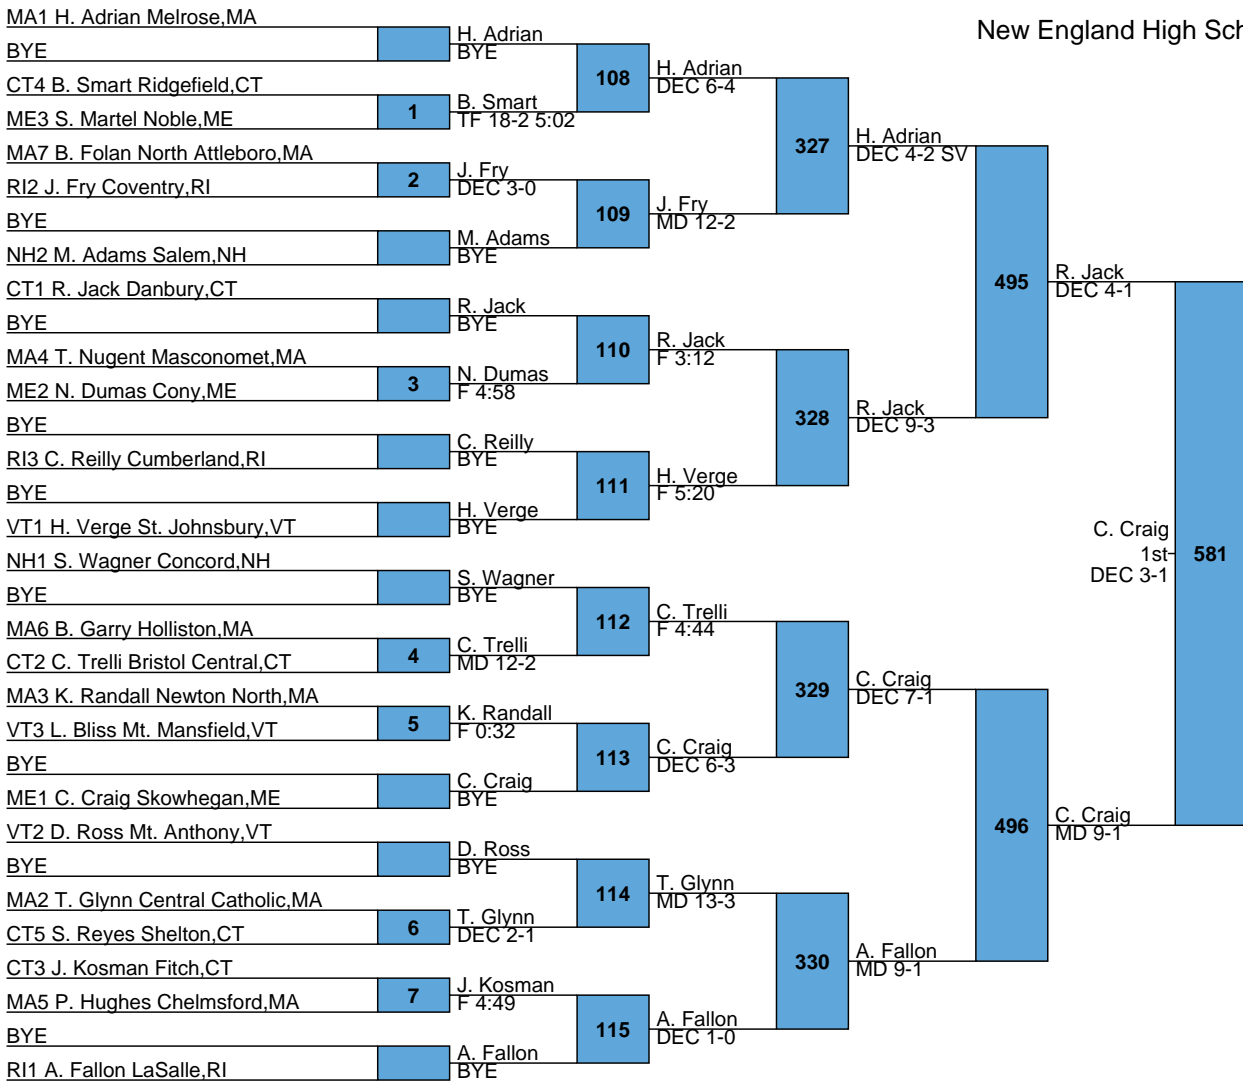

99	Algonquin	5.0
99	Tolman	5.0
99	East Providence	5.0
110	Woonsocket	4.0
110	Middletown	4.0
110	Killingly	4.0
110	Canton	4.0
110	Beverly	4.0
110	Tewksbury	4.0
110	Maloney	4.0
110	Dracut	4.0
110	Rutland	4.0
110	New Haven	4.0
110	West Springfield	4.0
110	Cambridge Ridge	4.0
110	Ashland	4.0
110	Windham	4.0
110	Newton North	4.0
125	Merrimack	3.5
126	Otter Valley	3.0
126	Ledyard	3.0
126	Winnacunnet	3.0
126	Nauset	3.0
126	Northwestern	3.0
126	Mount Greylock	3.0
126	Alvirne	3.0
133	Nokomis Regional	2.0
133	Johnston	2.0
133	Erskine Academy	2.0
133	Oak Hill	2.0
133	Moses Brown	2.0
133	Lexington	2.0
133	Campbell	2.0
133	Springfield	2.0
133	Needham	2.0
133	Greenwich	2.0
133	Everett	2.0
133	Champlain Valley	2.0
145	Deering	1.0

New England High School Championships

HS
106

L551 J. Kosman (DEC 7-5) vs J. Kosman (MD 10-0) = 580
L552 H. Adrian (DEC 3-1) vs H. Adrian (MD 10-0)