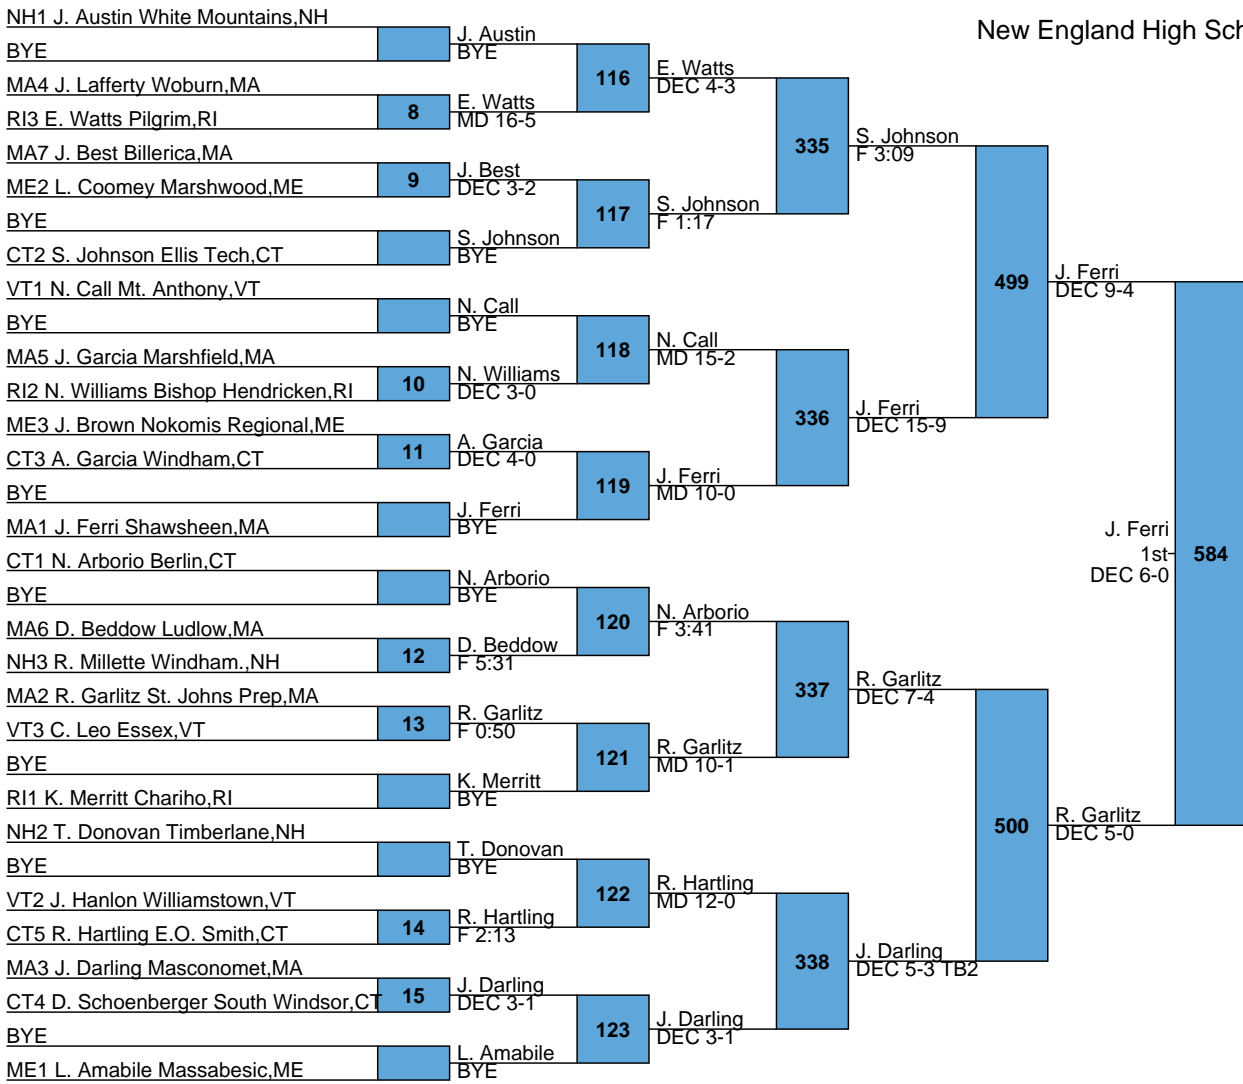

New England High School Championships

HS
113