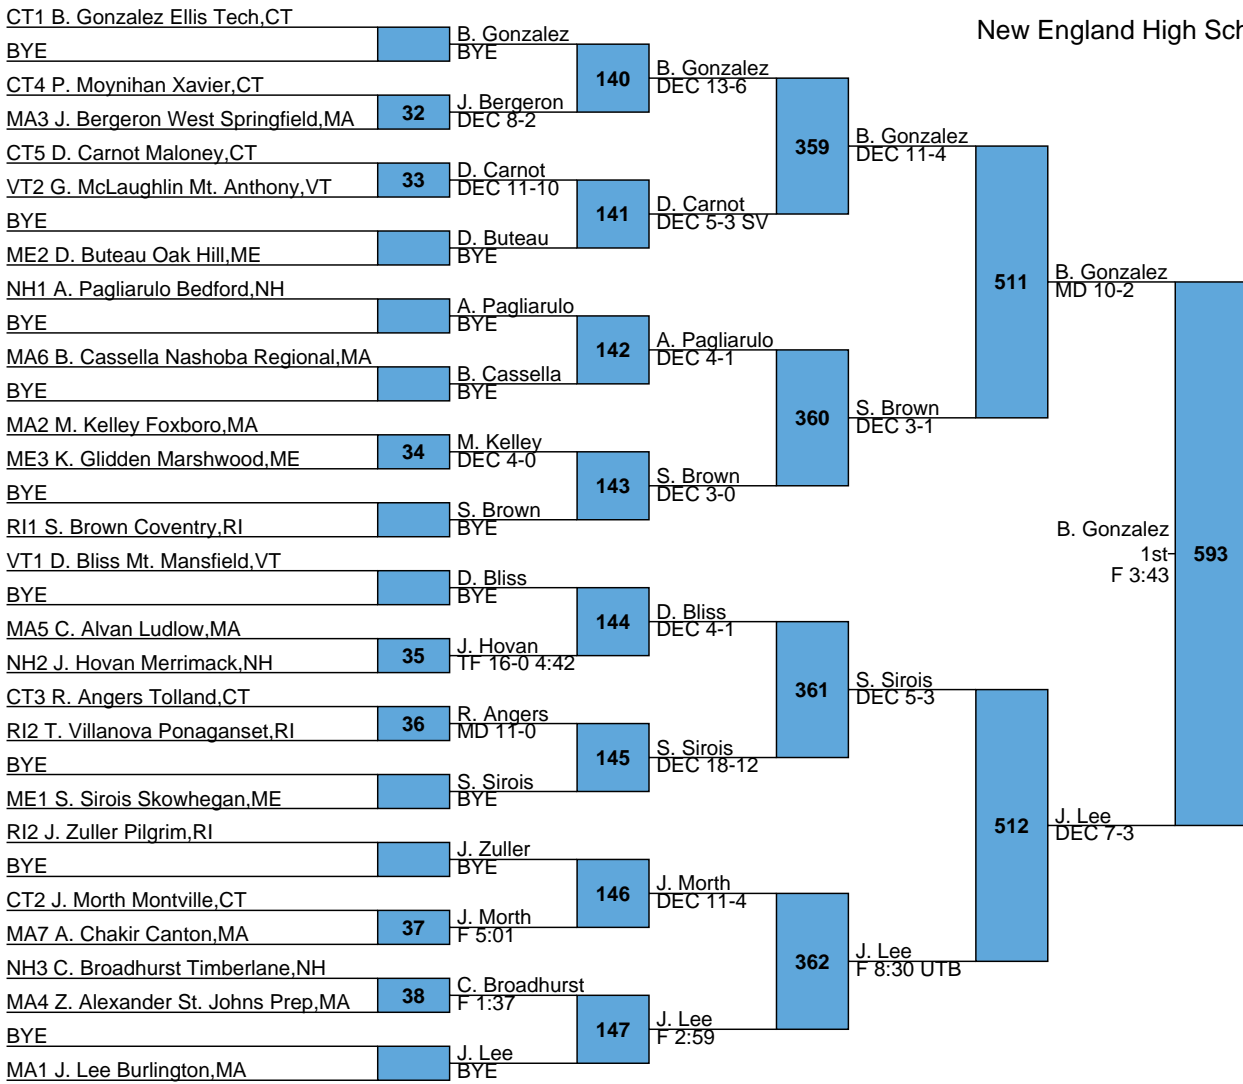

2017 New England Wrestling

Rank	Team	Points
1	Danbury	114.0
2	Newtown	67.0
3	Mt. Anthony	62.5
4	Timberlane	57.0
5	Bishop Hendricken	56.0
6	Foran	52.0
7	Lincoln-Sudbury	51.0
8	Ellis Tech	50.0
9	Minnechaug	48.0
10	Cumberland	44.0
11	Southington	43.0
11	Skowhegan	43.0
13	Coventry	37.0
14	Billerica	35.0
15	Milton	34.0
15	Concord	34.0
17	Melrose	33.0
18	Ellsworth	32.0
19	Trumbull	31.0
20	Marshwood	30.0
21	Xavier	28.0
21	New Milford	28.0
23	Mt. Ararat/Brunswick	27.5
24	Oxford Hills	27.0
25	St. Johns Prep	26.0
25	Nashoba Regional	26.0
27	Simsbury	25.0
27	Winslow	25.0
27	Shawsheen	25.0
30	Wayland	24.0
30	Burlington	24.0
30	Daniel Hand	24.0
30	New Canaan	24.0
34	Vergennes	23.0
35	Chelmsford	22.0
35	Somers	22.0
37	Fairfield Warde	21.5
38	Putnam	21.0
39	Methuen	20.5
40	Chariho	20.0
40	Bethel	20.0
40	Windham.	20.0
43	Bedford-Minuteman	19.0
44	Masconomet	18.0
44	Danvers	18.0
44	Springfield Central	18.0
44	New Fairfield	18.0
44	Bristol Central	18.0
44	Brockton	18.0
44	Montville	18.0
51	North Andover	17.5

99	Algonquin	5.0
99	Tolman	5.0
99	East Providence	5.0
110	Woonsocket	4.0
110	Middletown	4.0
110	Killingly	4.0
110	Canton	4.0
110	Beverly	4.0
110	Tewksbury	4.0
110	Maloney	4.0
110	Dracut	4.0
110	Rutland	4.0
110	New Haven	4.0
110	West Springfield	4.0
110	Cambridge Ridge	4.0
110	Ashland	4.0
110	Windham	4.0
110	Newton North	4.0
125	Merrimack	3.5
126	Otter Valley	3.0
126	Ledyard	3.0
126	Winnacunnet	3.0
126	Nauset	3.0
126	Northwestern	3.0
126	Mount Greylock	3.0
126	Alvirne	3.0
133	Nokomis Regional	2.0
133	Johnston	2.0
133	Erskine Academy	2.0
133	Oak Hill	2.0
133	Moses Brown	2.0
133	Lexington	2.0
133	Campbell	2.0
133	Springfield	2.0
133	Needham	2.0
133	Greenwich	2.0
133	Everett	2.0
133	Champlain Valley	2.0
145	Deering	1.0

HS
126

New England High School Championships

HS
132

L559 A. Pagliarulo vs J. Morth (DEC 12-7) [592]

L560 J. Morth vs S. Brown (DEC 3-1 SV) [592]

New England High School Championships

HS
138

New England High School Championships