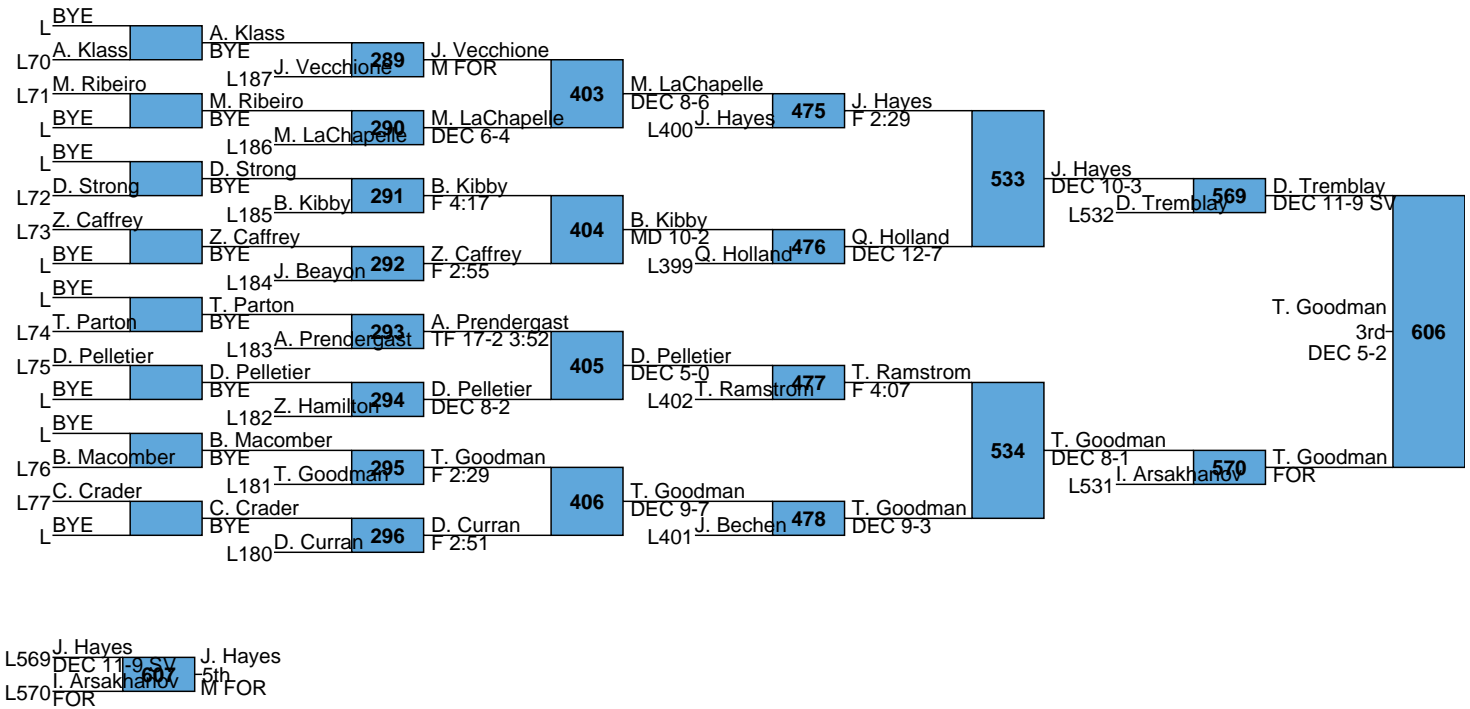

HS
145

L563 T. Cabinta DEC 4-2 SV
L564 A. Shorey 5th DEC 6-4

New England High School Championships

HS
152

New England High School Championships

HS
170

New England High School Championships

HS
182