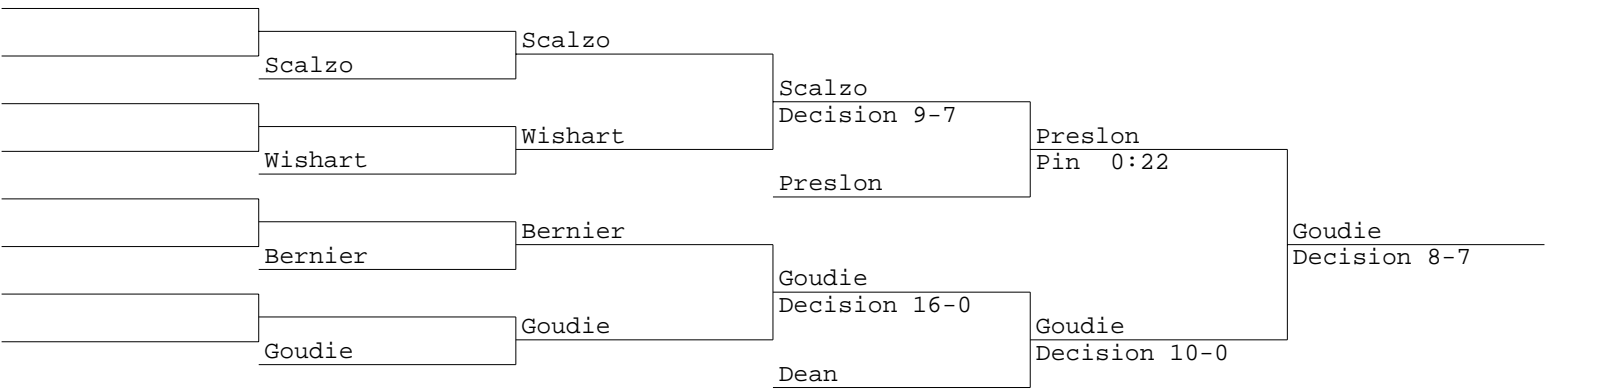

99

- 1 Bryce Beebe, Bristol Eastern, Pin 2:32
- 2 Alex Woodward, Bristol Central, None
- 3 Andrew Ram, Ridgefield, None
- 4 None, None, None
- 5 None, None, None
- 6 None, None, None

Koci
Barter

Scalzo
Dean