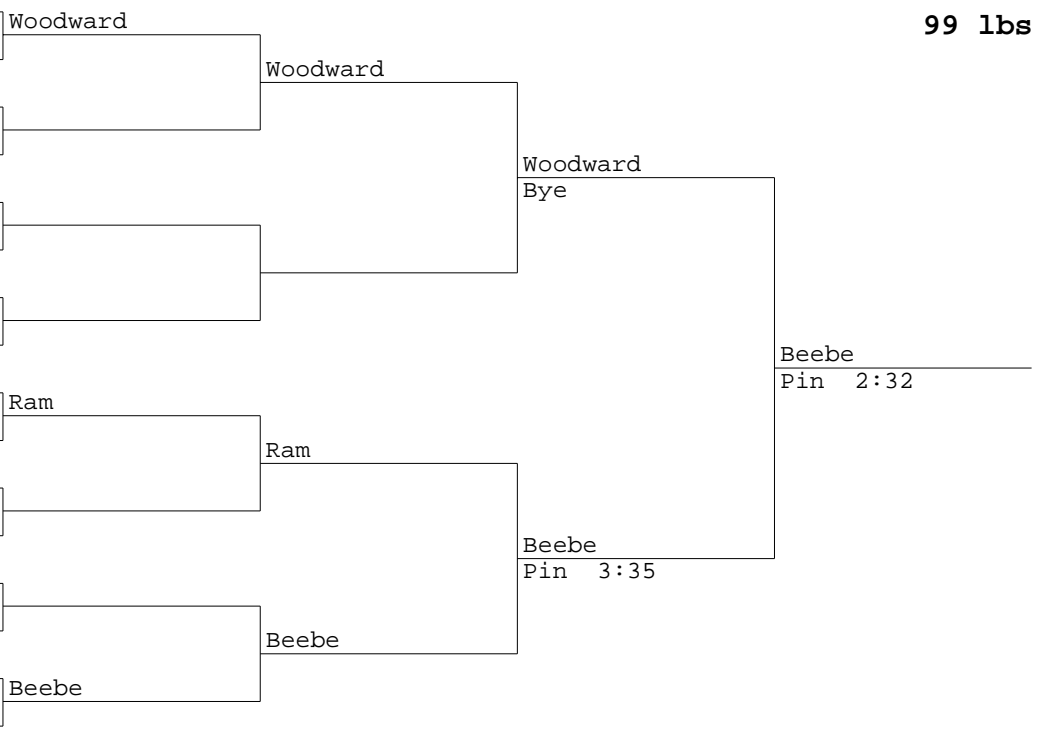

Riberio	
San Filippo	

Nutter
Hagan

Mahaffy
Cano

Ronaldo
Council

- 1 Alex Woodward-Bristol Central
- 16
- 9
- 8
- 5
- 12
- 13
- 4
- 3 Andrew Ram-Ridgefield
- 14
- 11
- 6
- 7
- 10
- 15
- 2 Bryce Beebe-Bristol Eastern