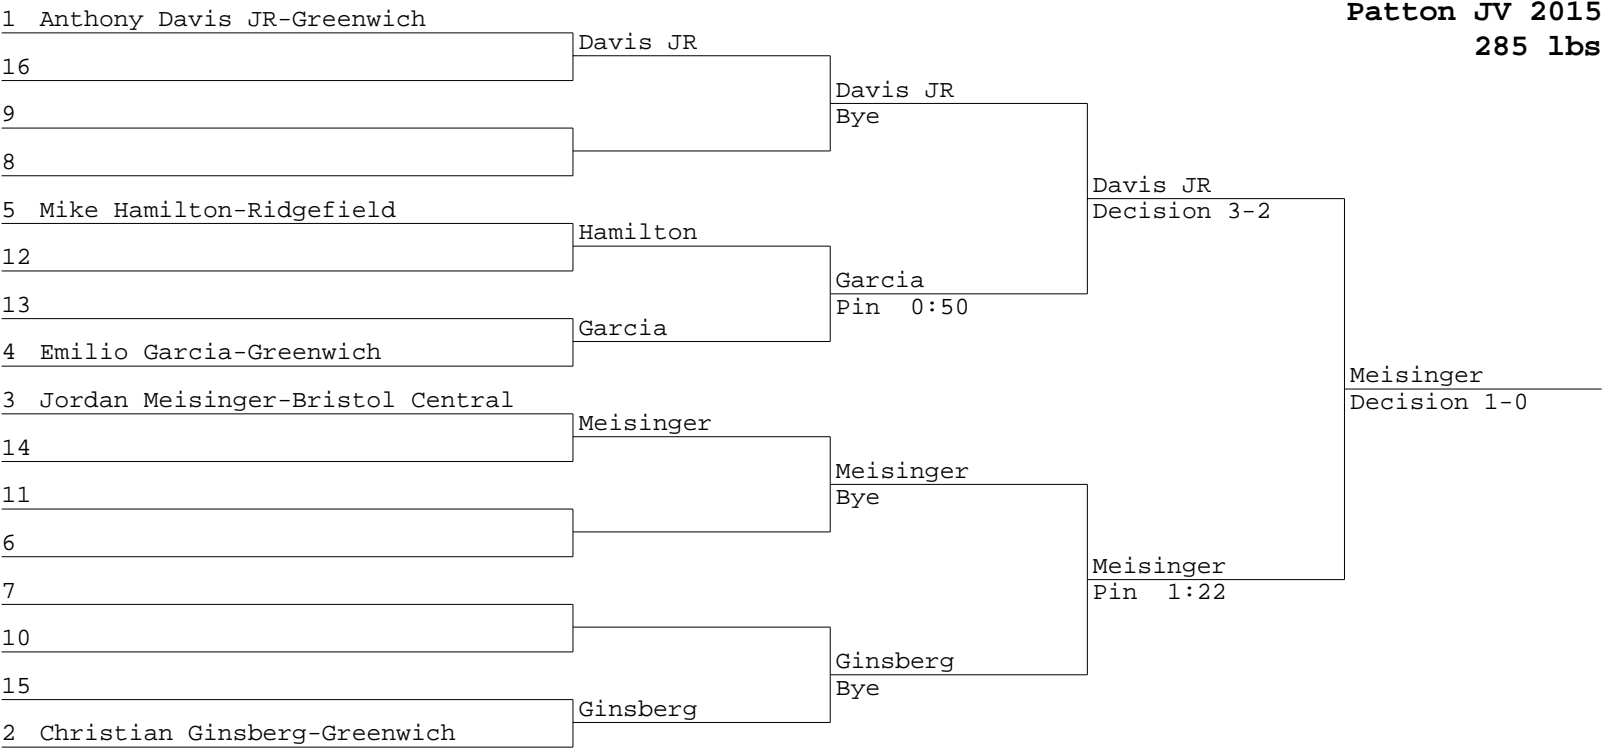

Riberio	
San Filippo	

Nutter
Hagan

Mahaffy
Cano

Ronaldo
Council

- 1 Alex Woodward-Bristol Central
- 16
- 9
- 8
- 5
- 12
- 13
- 4
- 3 Andrew Ram-Ridgefield
- 14
- 11
- 6
- 7
- 10
- 15
- 2 Bryce Beebe-Bristol Eastern