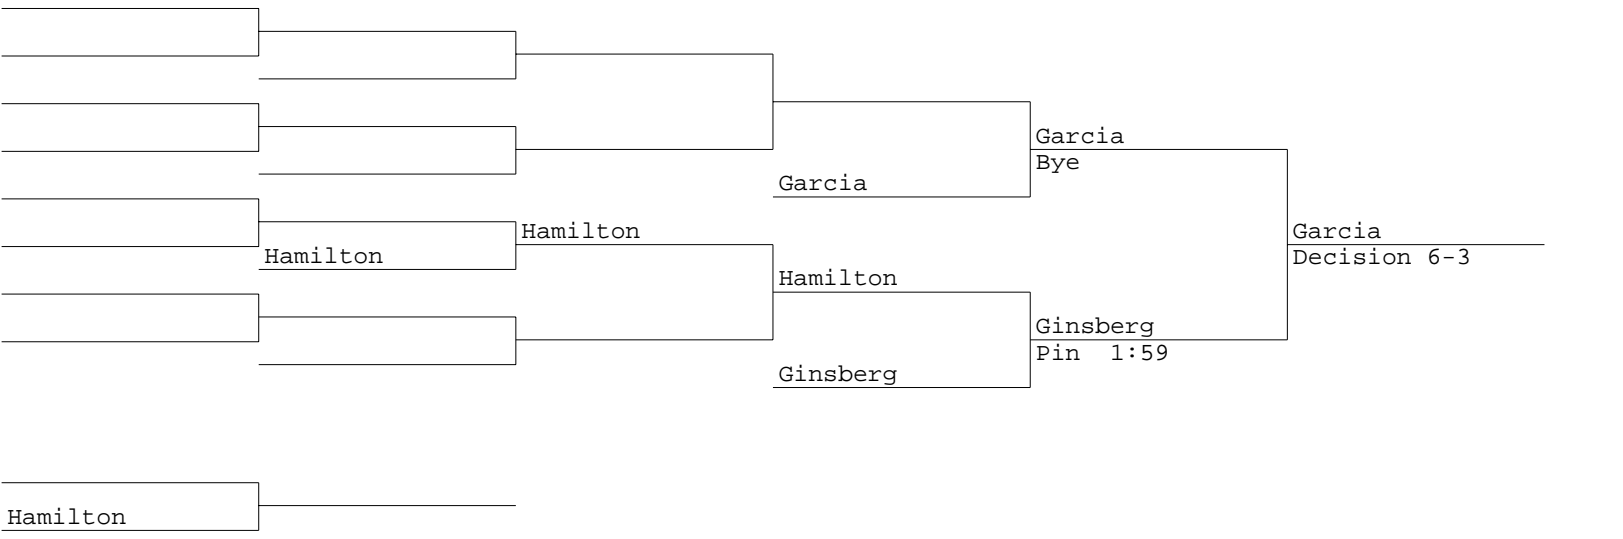

Riberio	
San Filippo	

Nutter
Hagan

Mahaffy
Cano

Ronaldo
Council

- 1 Alex Woodward-Bristol Central
- 16
- 9
- 8
- 5
- 12
- 13
- 4
- 3 Andrew Ram-Ridgefield
- 14
- 11
- 6
- 7
- 10
- 15
- 2 Bryce Beebe-Bristol Eastern