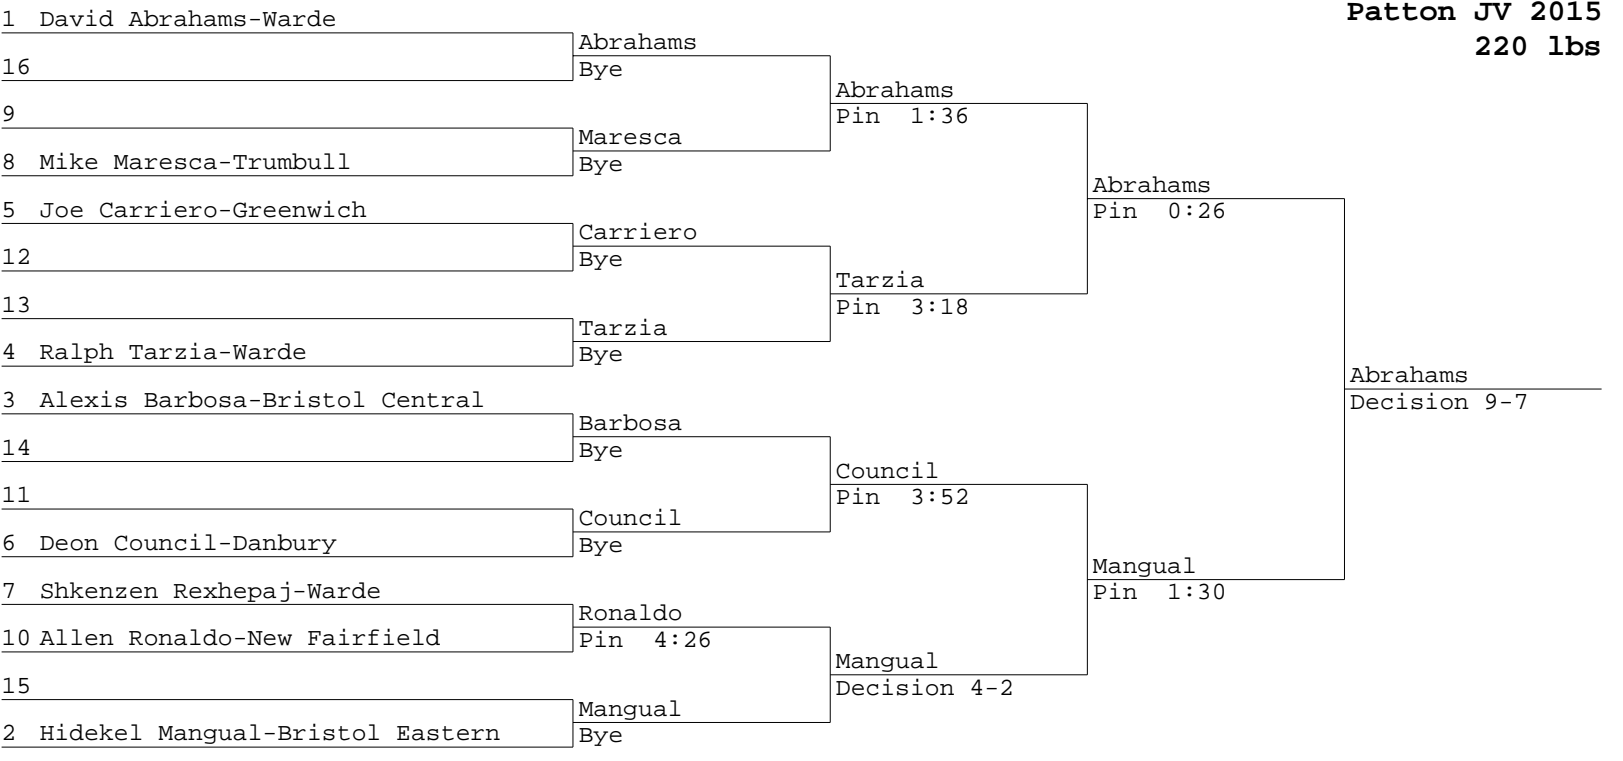

Riberio	
San Filippo	

Nutter
Hagan

Mahaffy
Cano

Ronaldo
Council

- 1 Alex Woodward-Bristol Central
- 16
- 9
- 8
- 5
- 12
- 13
- 4
- 3 Andrew Ram-Ridgefield
- 14
- 11
- 6
- 7
- 10
- 15
- 2 Bryce Beebe-Bristol Eastern