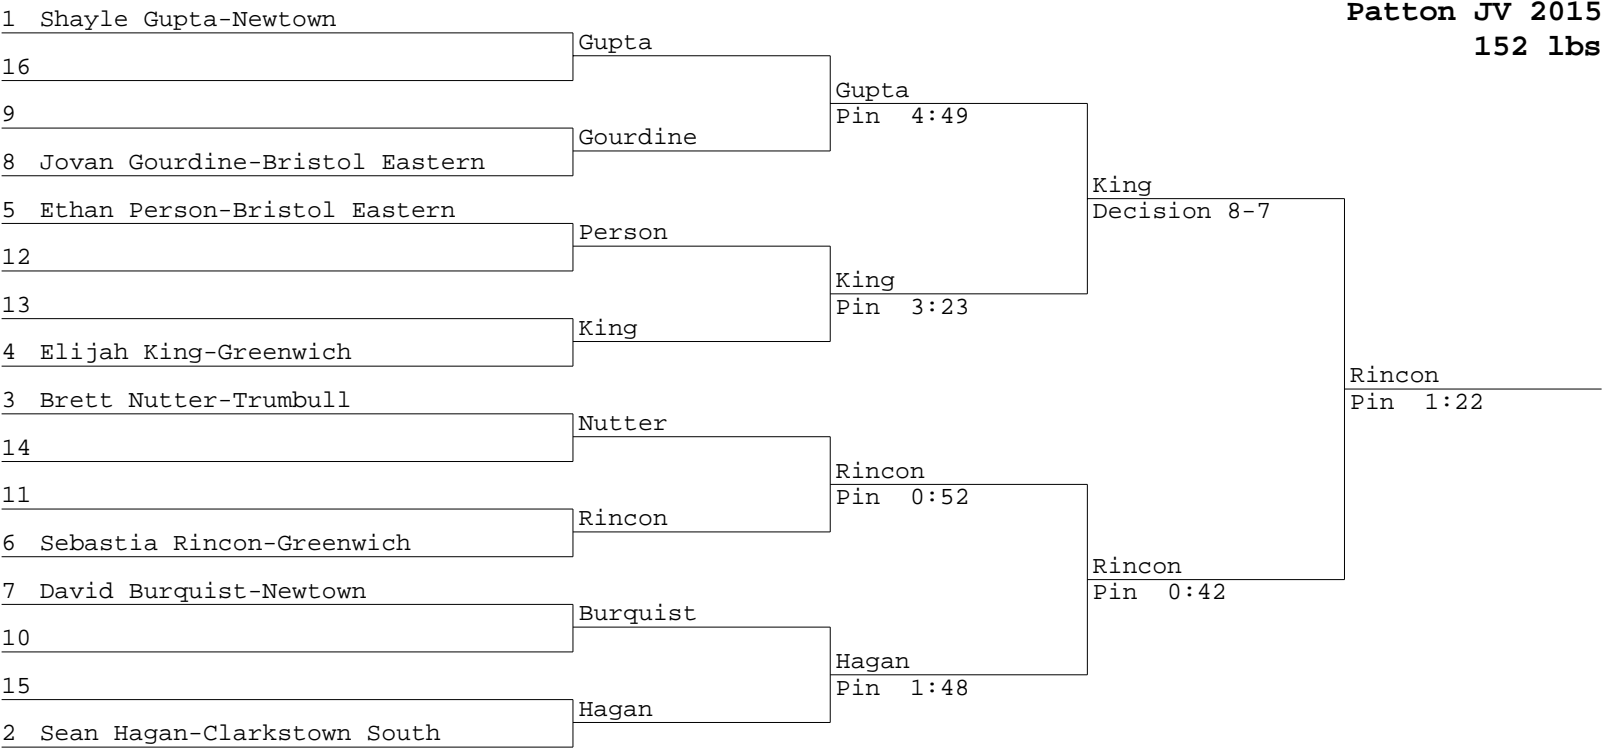

1	Matheus Riberio-Warde	Riberio		
16	Patrick Javier-Greenwich	Pin 3:30	Riberio	
9	Alex Janiak-Newtown		Pin 0:58	
8	Eric Bellofiore-Trumbull	Bellofiore		Sassu
		Pin 2:28		Decision 7-3
5	Connor Kenny-New Fairfield	Kenny		
12	Isiah Sumler-Bristol Central	Decision 10-5	Sassu	
13	Zachery Sassu-Bristol Eastern		Pin 0:37	
4	Gabe Santos-Clarkstown South	Sassu		
		Pin 1:46		Sassu
3	Chris Lajoie-Newtown			Pin 2:19
14	Jake Bodner-Ridgefield	Lajoie		
		Pin 1:23	Lagace	
11	Lex Lagace-Bristol Eastern		Decision 6-3	
6	Hudson Almeida-Warde	Lagace		
		Pin 0:49		Lagace
7	Angel Hidalgo-Bristol Central			Pin 0:25
10	Frank San Filippo-Clarkstown South	San Filippo		
		Decision 10-2	San Filippo	
15	Justin Davies-Bristol Eastern		Decision 3-0	
2	Joao Benites-Greenwich	Davies		
		Pin 1:30		

Javier	Javier			
Janiak	Decision 7-5	Javier		
	Davies	Pin 2:34		
Sumler			Lajoie	
	Santos		Pin 2:27	
Santos	Pin 2:24	Lajoie		Lajoie
	Lajoie	Pin 3:30		Pin 1:49
Bodner			Riberio	
Almeida	Bodner			
	Pin 3:00	Kenny		Lajoie
	Kenny	Decision 5-1		Default
Hidalgo			Kenny	
	Hidalgo		Decision 10-0	
Benites	Pin 3:02	Bellofiore		Kenny
	Bellofiore	Pin 1:52		Decision 3-0
			San Filippo	

Riberio	
San Filippo	

Nutter
Hagan