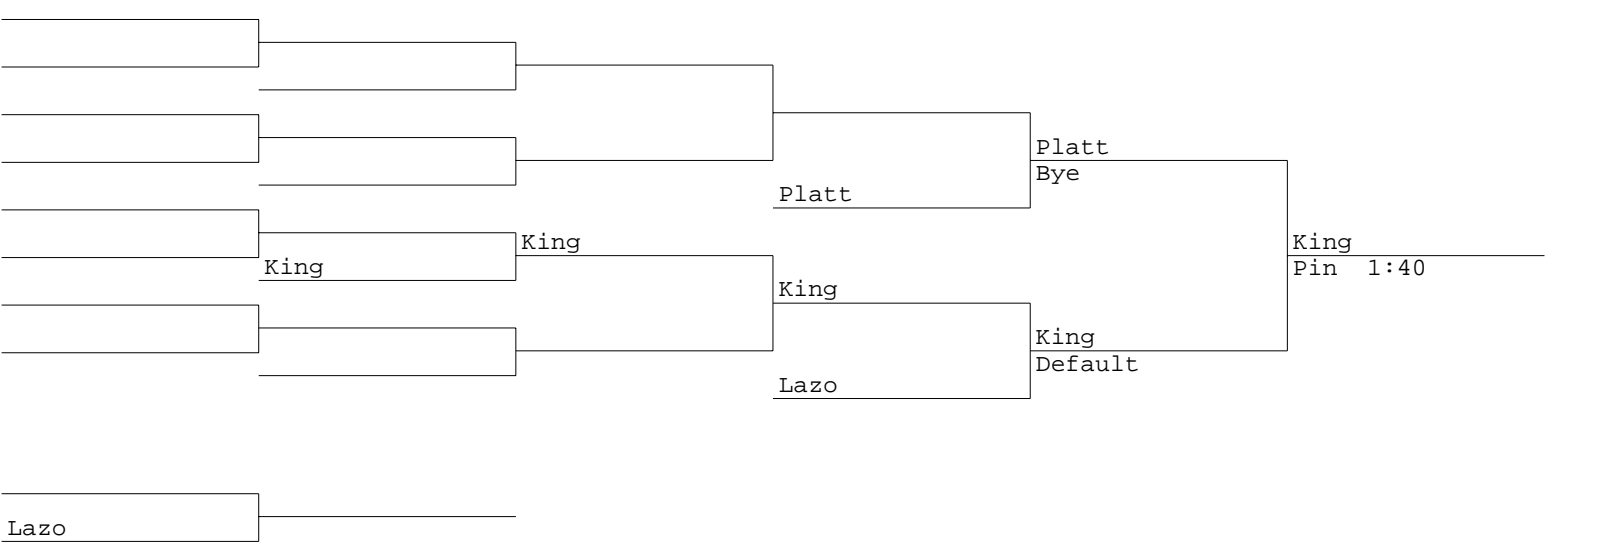

Riberio	
San Filippo	

Nutter
Hagan

Mahaffy
Cano

Ronaldo
Council

- 1 Alex Woodward-Bristol Central
- 16
- 9
- 8
- 5
- 12
- 13
- 4
- 3 Andrew Ram-Ridgefield
- 14
- 11
- 6
- 7
- 10
- 15
- 2 Bryce Beebe-Bristol Eastern