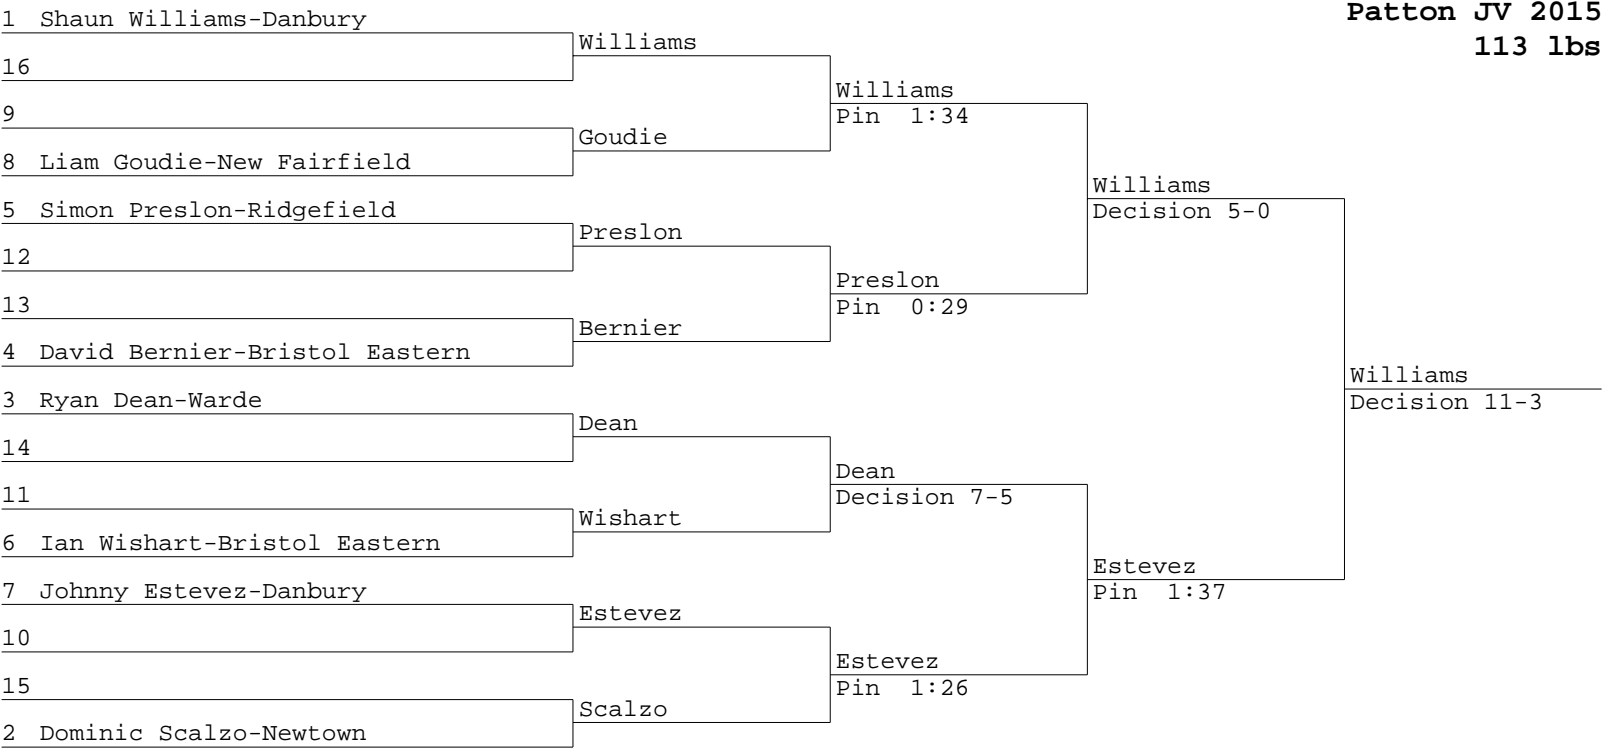

99

- 1 Bryce Beebe, Bristol Eastern, Pin 2:32
- 2 Alex Woodward, Bristol Central, None
- 3 Andrew Ram, Ridgefield, None
- 4 None, None, None
- 5 None, None, None
- 6 None, None, None

Koci
Barter

Scalzo
Dean