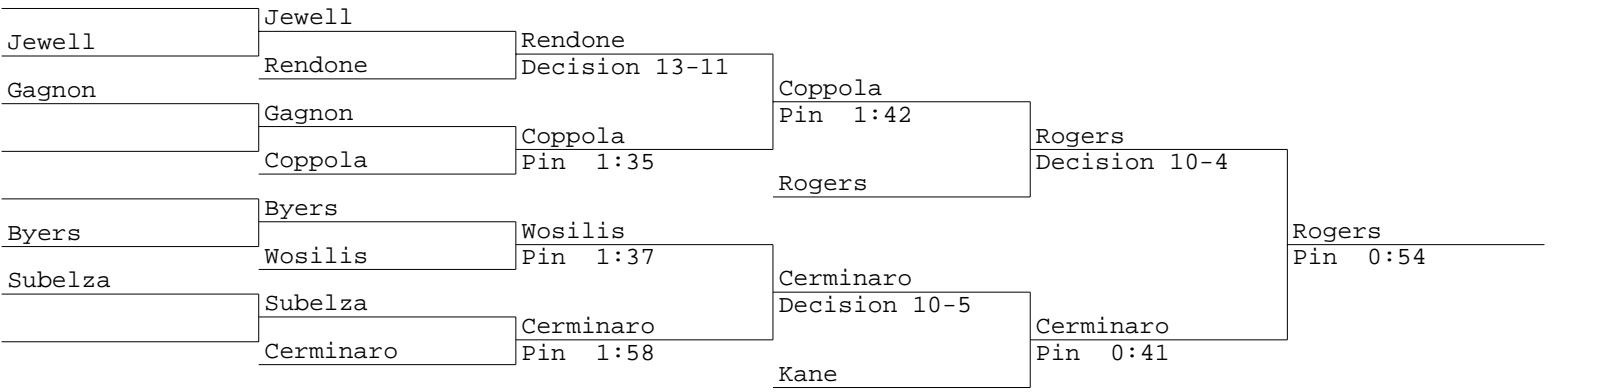

99

- 1 Bryce Beebe, Bristol Eastern, Pin 2:32
- 2 Alex Woodward, Bristol Central, None
- 3 Andrew Ram, Ridgefield, None
- 4 None, None, None
- 5 None, None, None
- 6 None, None, None

Koci
Barter

Scalzo
Dean