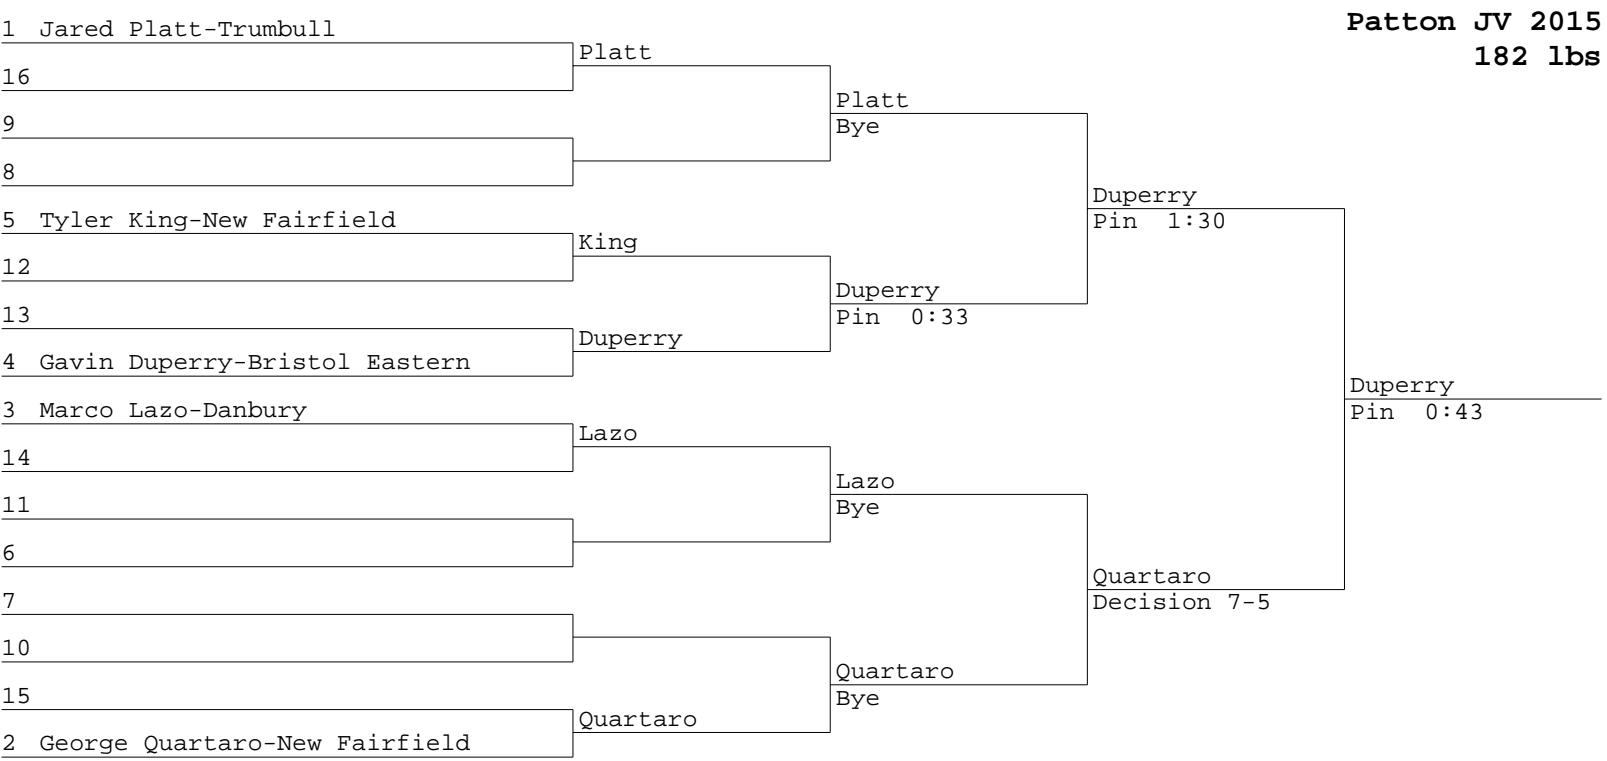

Riberio	
San Filippo	

Nutter
Hagan

Mahaffy
Cano

Ronaldo
Council

- 1 Alex Woodward-Bristol Central
- 16
- 9
- 8
- 5
- 12
- 13
- 4
- 3 Andrew Ram-Ridgefield
- 14
- 11
- 6
- 7
- 10
- 15
- 2 Bryce Beebe-Bristol Eastern