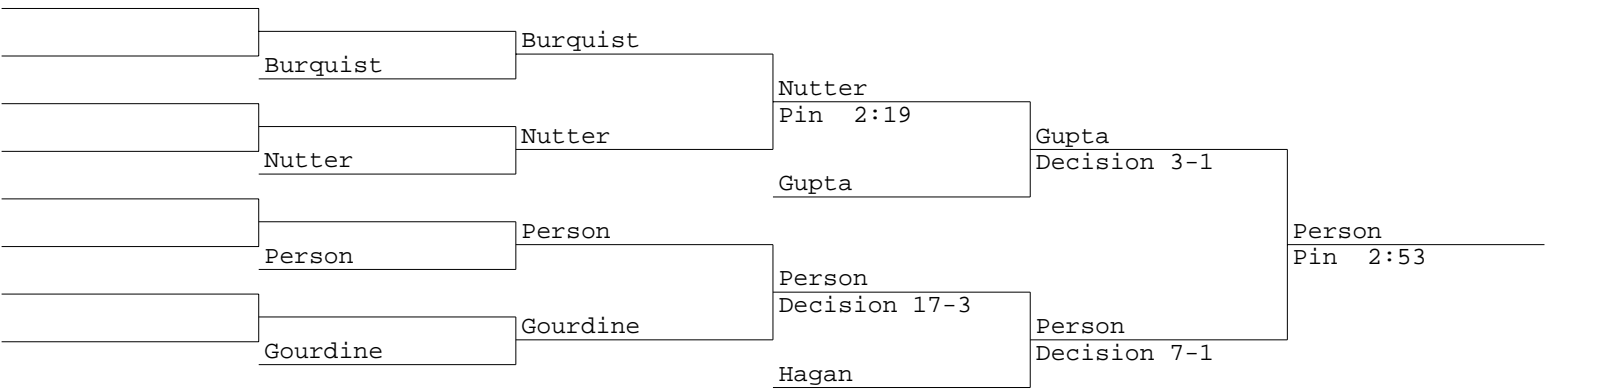

1	Matheus Riberio-Warde	Riberio		
16	Patrick Javier-Greenwich	Pin 3:30	Riberio	
9	Alex Janiak-Newtown		Pin 0:58	
8	Eric Bellofiore-Trumbull	Bellofiore		Sassu
		Pin 2:28		Decision 7-3
5	Connor Kenny-New Fairfield	Kenny		
12	Isiah Sumler-Bristol Central	Decision 10-5	Sassu	
13	Zachery Sassu-Bristol Eastern		Pin 0:37	
4	Gabe Santos-Clarkstown South	Sassu		
		Pin 1:46		Sassu
3	Chris Lajoie-Newtown			Pin 2:19
14	Jake Bodner-Ridgefield	Lajoie		
		Pin 1:23	Lagace	
11	Lex Lagace-Bristol Eastern		Decision 6-3	
6	Hudson Almeida-Warde	Lagace		
		Pin 0:49		Lagace
7	Angel Hidalgo-Bristol Central			Pin 0:25
10	Frank San Filippo-Clarkstown South	San Filippo		
		Decision 10-2	San Filippo	
15	Justin Davies-Bristol Eastern		Decision 3-0	
2	Joao Benites-Greenwich	Davies		
		Pin 1:30		

Javier	Javier			
Janiak	Decision 7-5	Javier		
	Davies	Pin 2:34		
Sumler			Lajoie	
	Santos		Pin 2:27	
Santos	Pin 2:24	Lajoie		Lajoie
	Lajoie	Pin 3:30		Pin 1:49
Bodner			Riberio	
Almeida	Bodner			
	Pin 3:00	Kenny		Lajoie
	Kenny	Decision 5-1		Default
Hidalgo			Kenny	
	Hidalgo		Decision 10-0	
Benites	Pin 3:02	Bellofiore		Kenny
	Bellofiore	Pin 1:52		Decision 3-0
			San Filippo	

Riberio	
San Filippo	

Nutter
Hagan