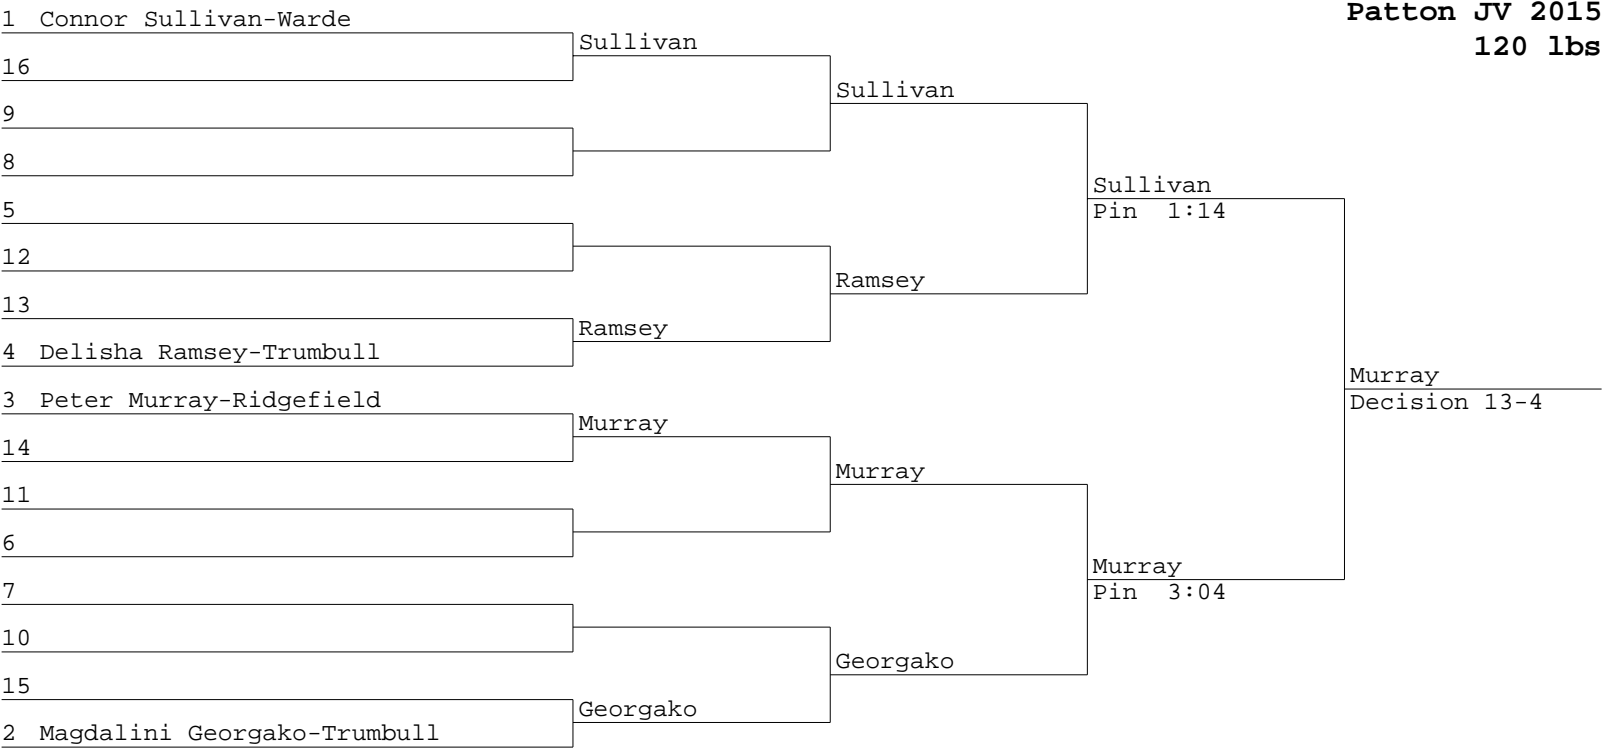

99

- 1 Bryce Beebe, Bristol Eastern, Pin 2:32
- 2 Alex Woodward, Bristol Central, None
- 3 Andrew Ram, Ridgefield, None
- 4 None, None, None
- 5 None, None, None
- 6 None, None, None

Koci
Barter

Scalzo
Dean