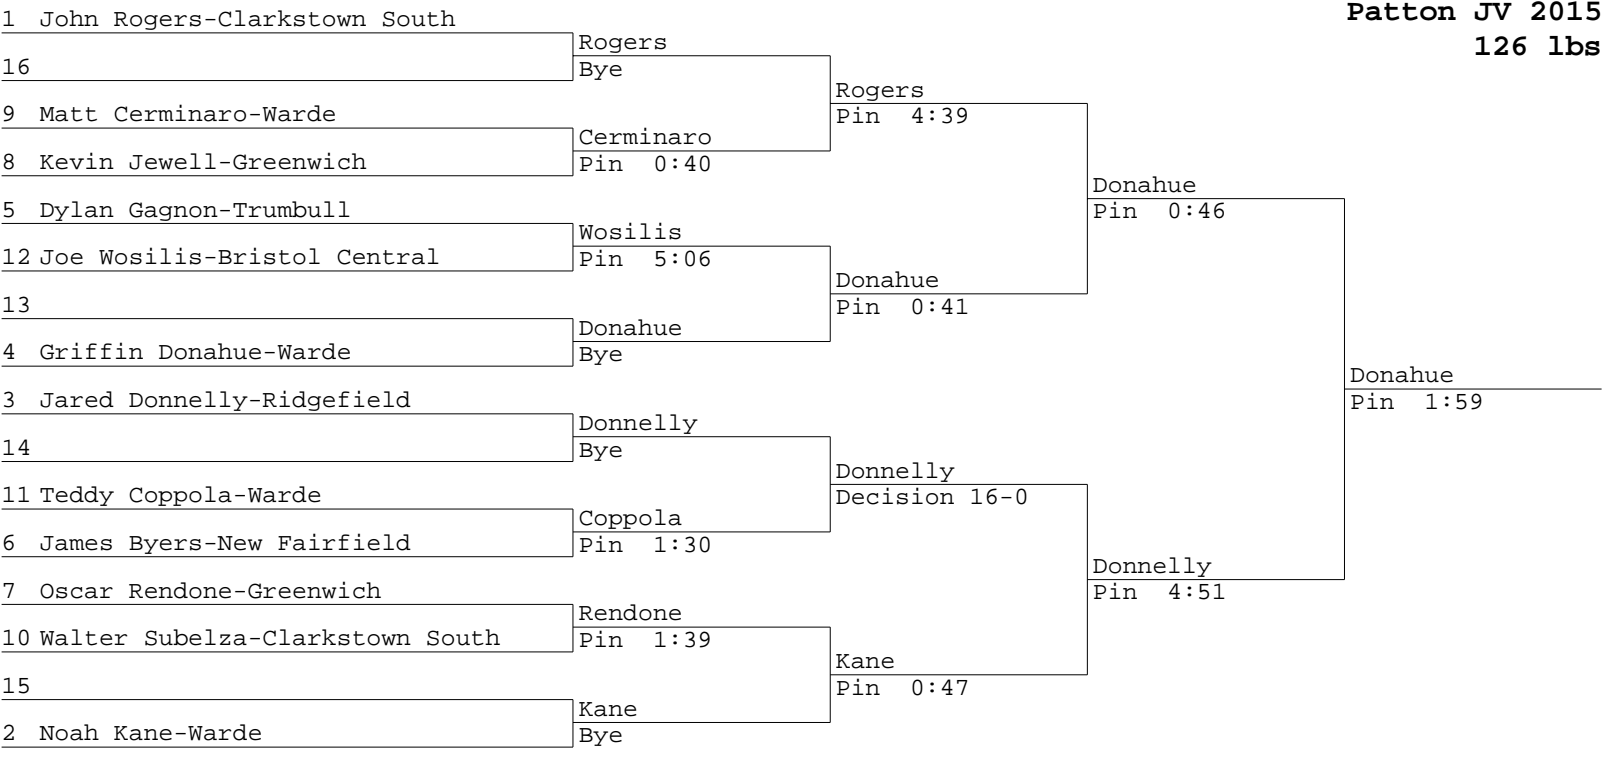

99

- 1 Bryce Beebe, Bristol Eastern, Pin 2:32
- 2 Alex Woodward, Bristol Central, None
- 3 Andrew Ram, Ridgefield, None
- 4 None, None, None
- 5 None, None, None
- 6 None, None, None

Koci
Barter

Scalzo
Dean