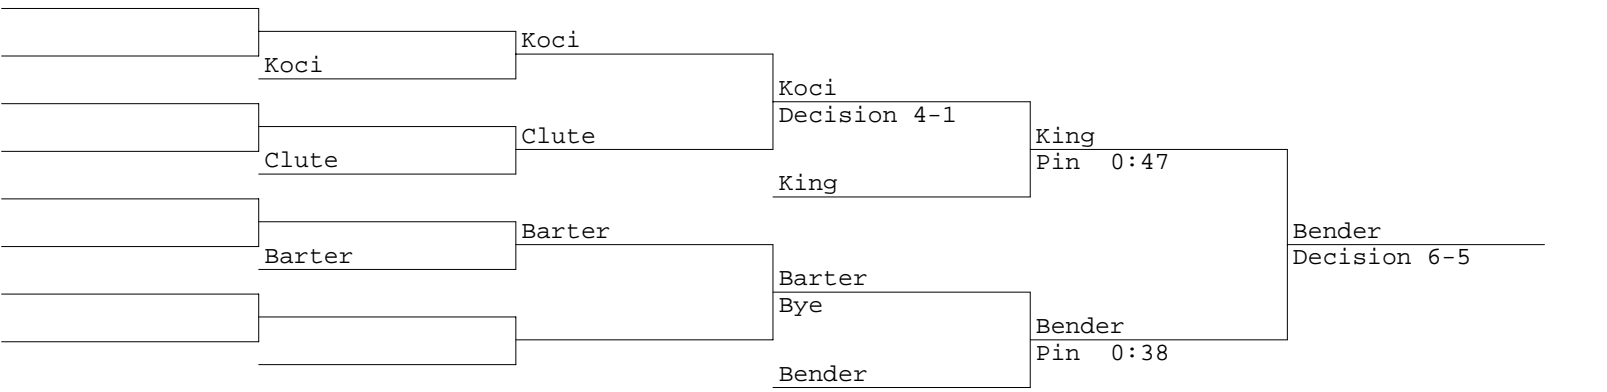

Koci
Barter