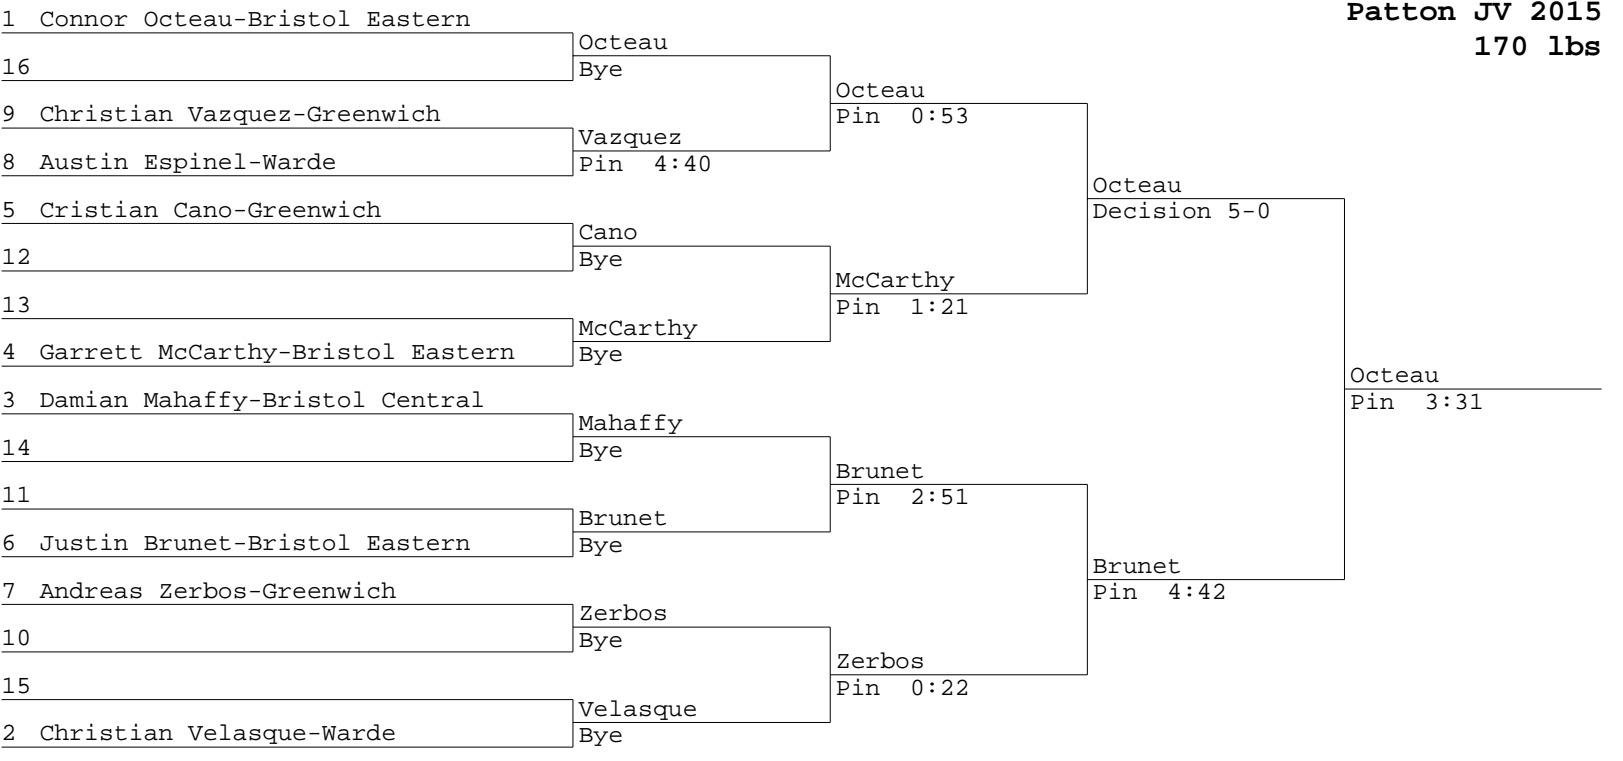

Mahaffy
Cano