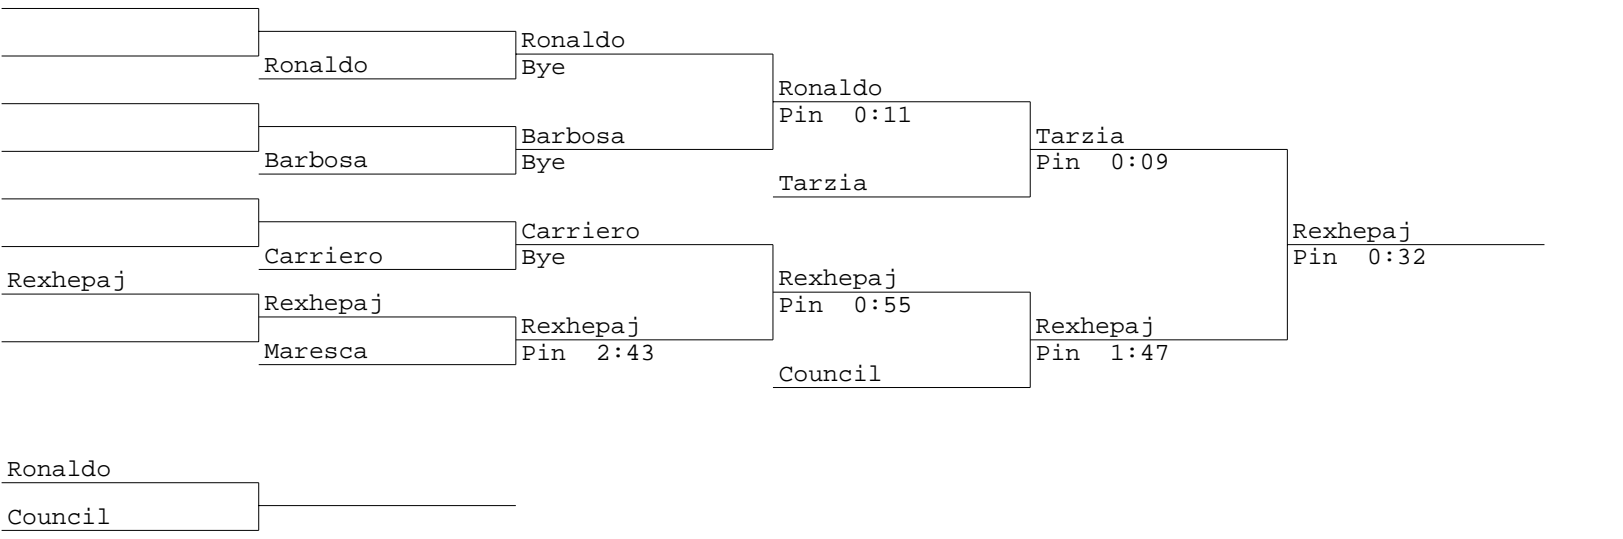

Riberio	
San Filippo	

Nutter
Hagan

Mahaffy
Cano

Ronaldo
Council

- 1 Alex Woodward-Bristol Central
- 16
- 9
- 8
- 5
- 12
- 13
- 4
- 3 Andrew Ram-Ridgefield
- 14
- 11
- 6
- 7
- 10
- 15
- 2 Bryce Beebe-Bristol Eastern