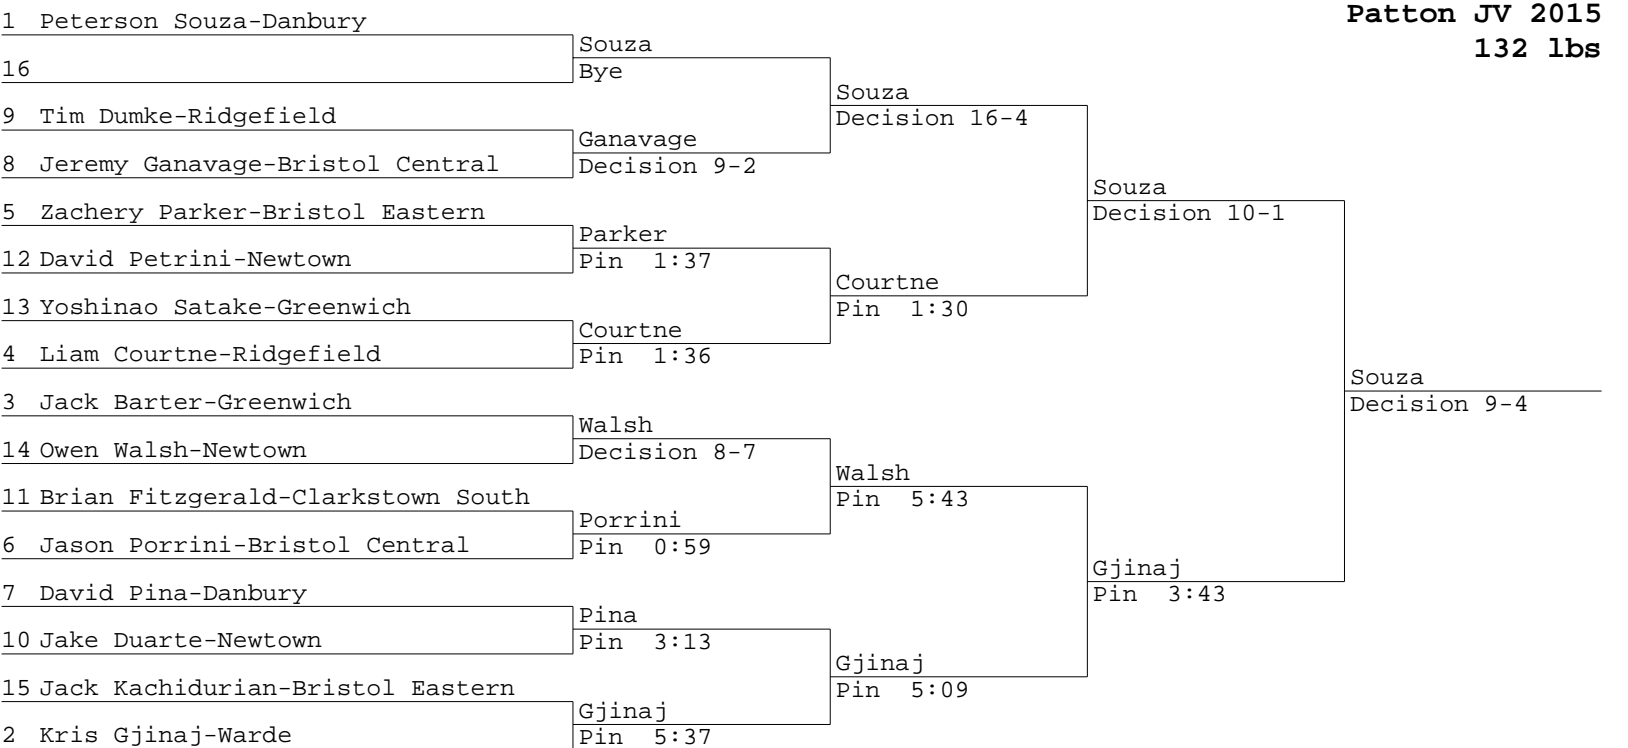

99

- 1 Bryce Beebe, Bristol Eastern, Pin 2:32
- 2 Alex Woodward, Bristol Central, None
- 3 Andrew Ram, Ridgefield, None
- 4 None, None, None
- 5 None, None, None
- 6 None, None, None

Koci
Barter

Scalzo
Dean

Coppola
Kane

1 Gordon Walsh-Newtown	Walsh				
16 Dylan Levesque-Bristol Eastern	Pin 4:46	Walsh			
9 Eric Rocha-Danbury		Decision 14-3			
8 Finbar Doyle-Greenwich	Rocha				
	Pin 3:59				
5 Austin Curtis-Bristol Central		Curtis			
12	Curtis	Decision 8-3			
	Bye				
13 Anthony Lozier-Bristol Eastern		Curtis			
	Lozier	Pin 5:24			
4 Reder Shukuri-Warde		Decision 21-5			
3 Jeremy Delvalle-Bristol Eastern					Oxton
	Delvalle				Decision 9-0
14 Nick Osuch-Bristol Central	Pin 2:24				
11 Brian Keyes-Trumbull		King			
	King	Decision 5-3			
6 Ryan King-Newtown	Pin 1:49				
7 Morgan Vesley-Warde					Oxton
	Rodriguez	Decision 5-2			
10 Steven Rodriguez-Bristol Eastern	Pin 0:35				
15		Oxton			
	Oxton	Pin 3:18			
2 Shane Oxton-Bristol Central	Bye				