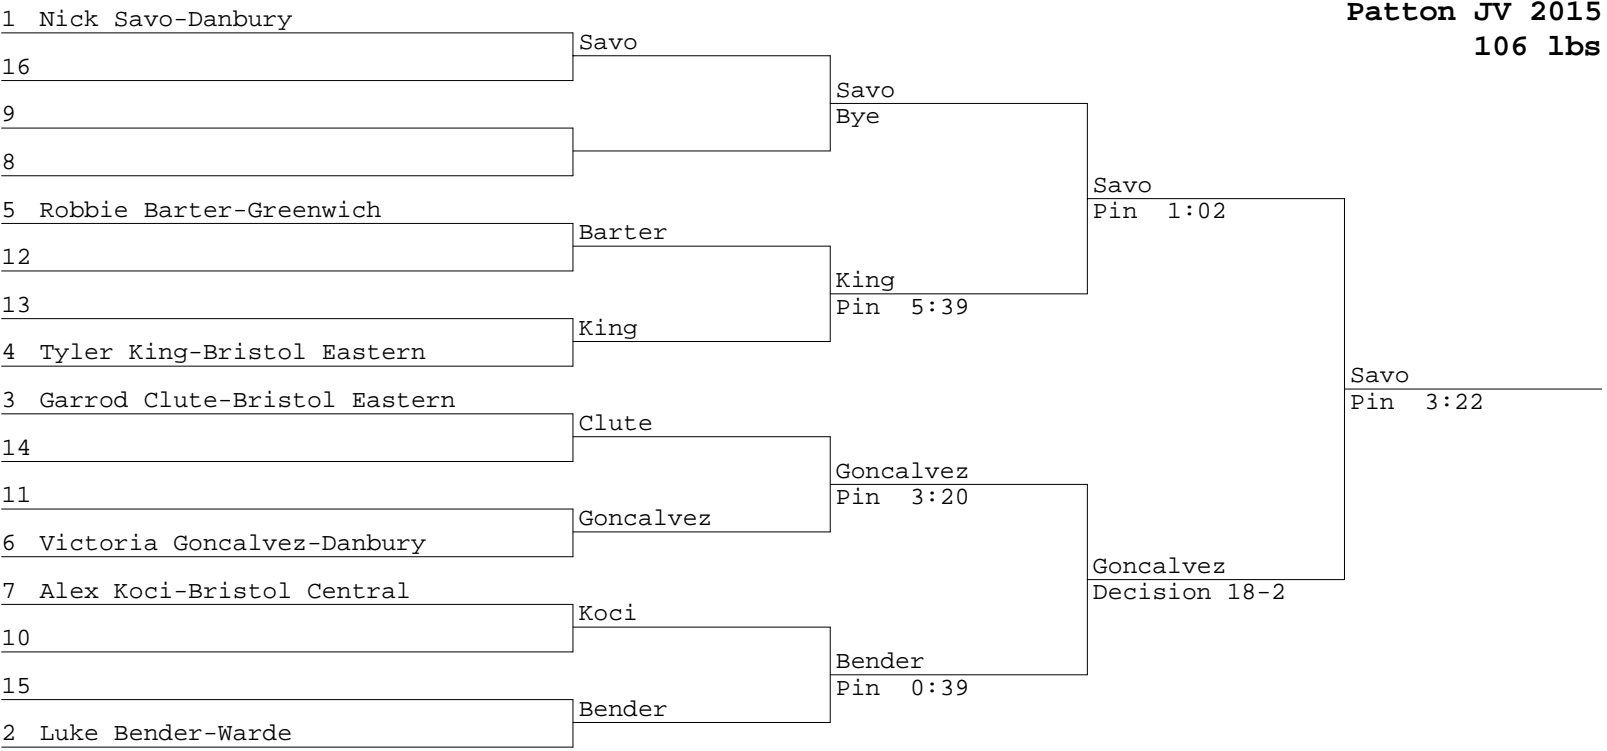

Koci
Barter