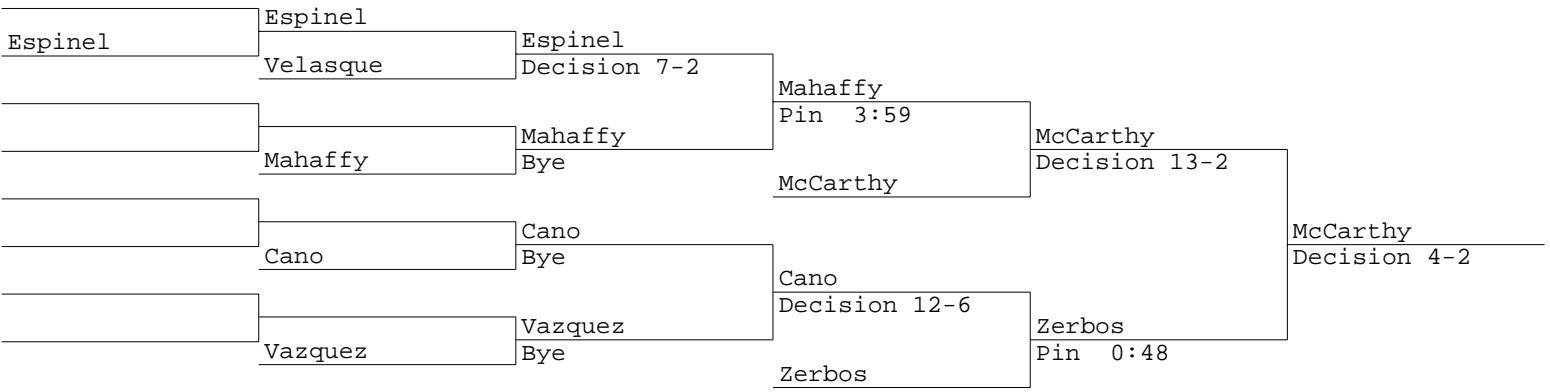

Mahaffy
Cano