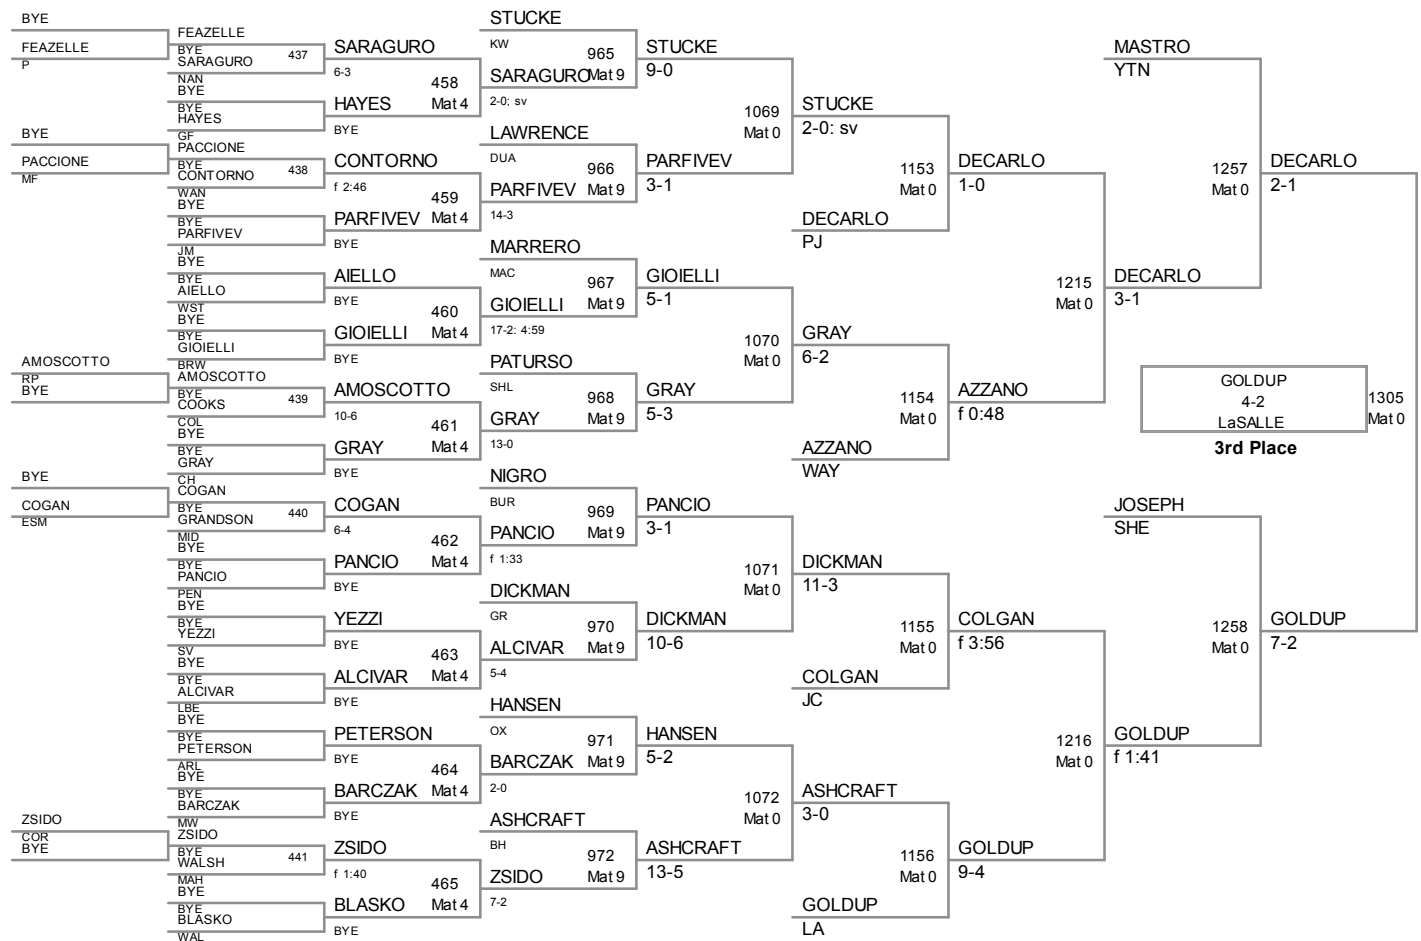

126 Lbs

132 Lbs

132 Lbs

138 Lbs

138 Lbs

KROPMAN
PEN
1296
Mat 0
TIGHE
PHX
KROPMAN
for
PENFIELD
5th Place

BUTLER
BH
1295
Mat 0
CAPUTO
NRK
CAPUTO
8-2
NORTH ROCKLAND
7th Place

145 Lbs

152 Lbs

152 Lbs

GOLDUP 4-2
LaSALLE
3rd Place

JOSEPH SHE 1258 Mat 0
GOLDUP 7-2

GOLDUP f 1:41
1216 Mat 0

MASTRO YTN 1304 Mat 0
MASTRO 11-0
YORKTOWN
5th Place

AZZANO WAY 1303 Mat 0
AZZANO 2-0
WAYNE
7th Place

COLGAN JC 1156 Mat 0

160 Lbs

160 Lbs

170 Lbs

170 Lbs

182 Lbs

195 Lbs

220 Lbs

285 Lbs