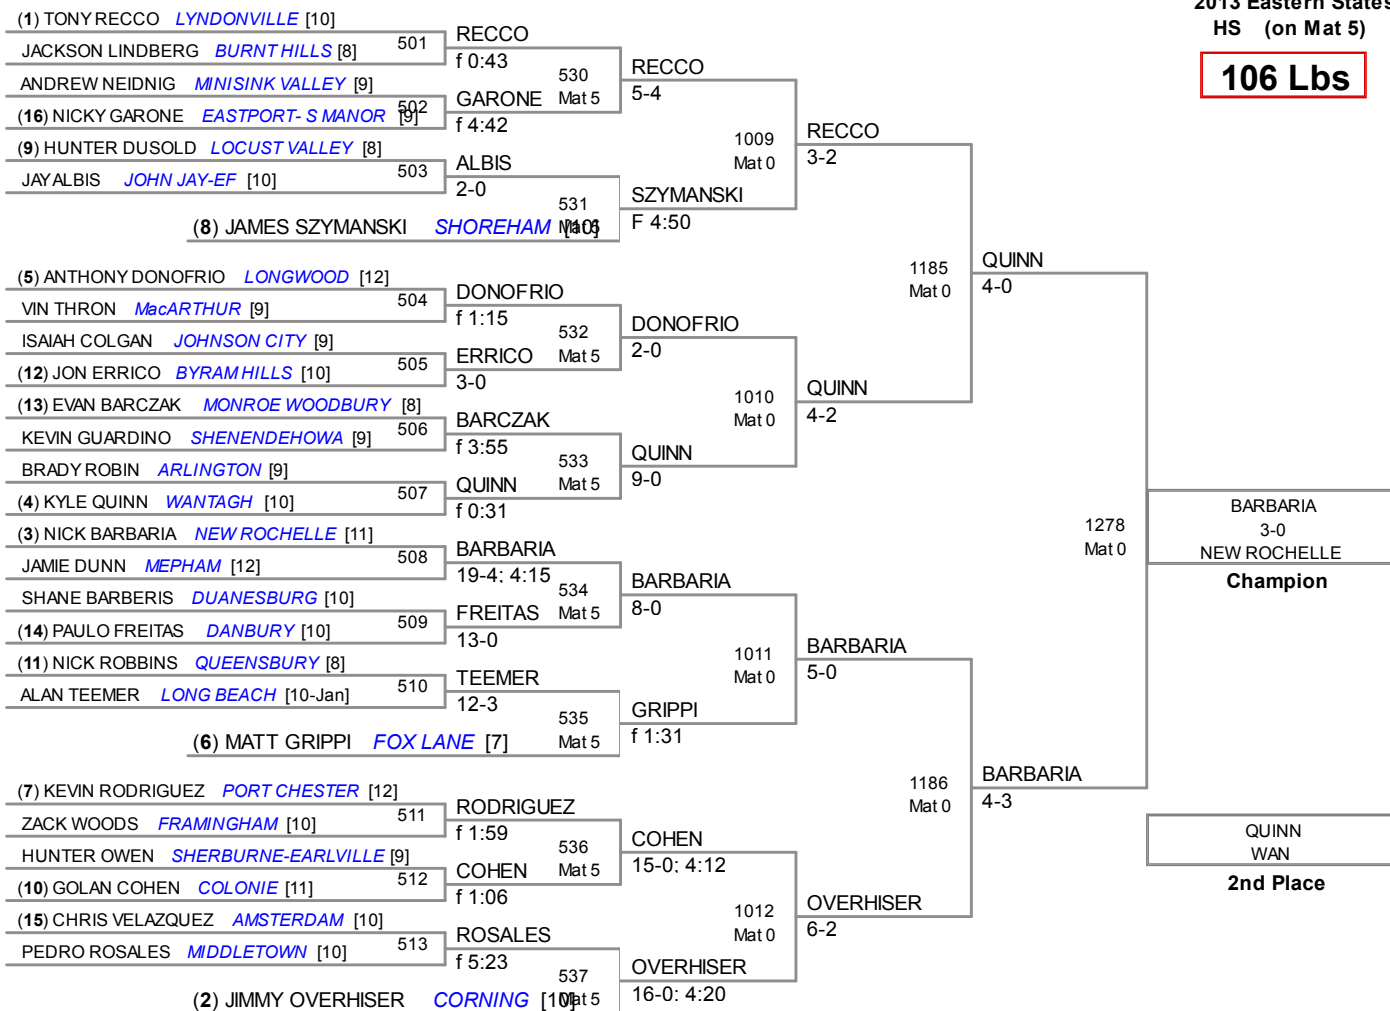

99 Lbs

106 Lbs

113 Lbs

120 Lbs

120 Lbs

TOLLI ARL
1284 Mat 0
BYE OSS
TOLLI for ARLINGTON
5th Place

CURATOLO TOT
1283 Mat 0
RETELL SKR
RETELL 3-0 SHAKER
7th Place

126 Lbs

152 Lbs

152 Lbs

GOLDUP 4-2
LaSALLE
3rd Place

JOSEPH SHE 1258 Mat 0
GOLDUP 7-2

GOLDUP f 1:41
1216 Mat 0

MASTRO YTN 1304 Mat 0
MASTRO 11-0
YORKTOWN
5th Place

AZZANO WAY 1303 Mat 0
AZZANO 2-0
WAYNE
7th Place

COLGAN JC 1156 Mat 0

160 Lbs

160 Lbs

170 Lbs

170 Lbs

182 Lbs

195 Lbs

220 Lbs

285 Lbs