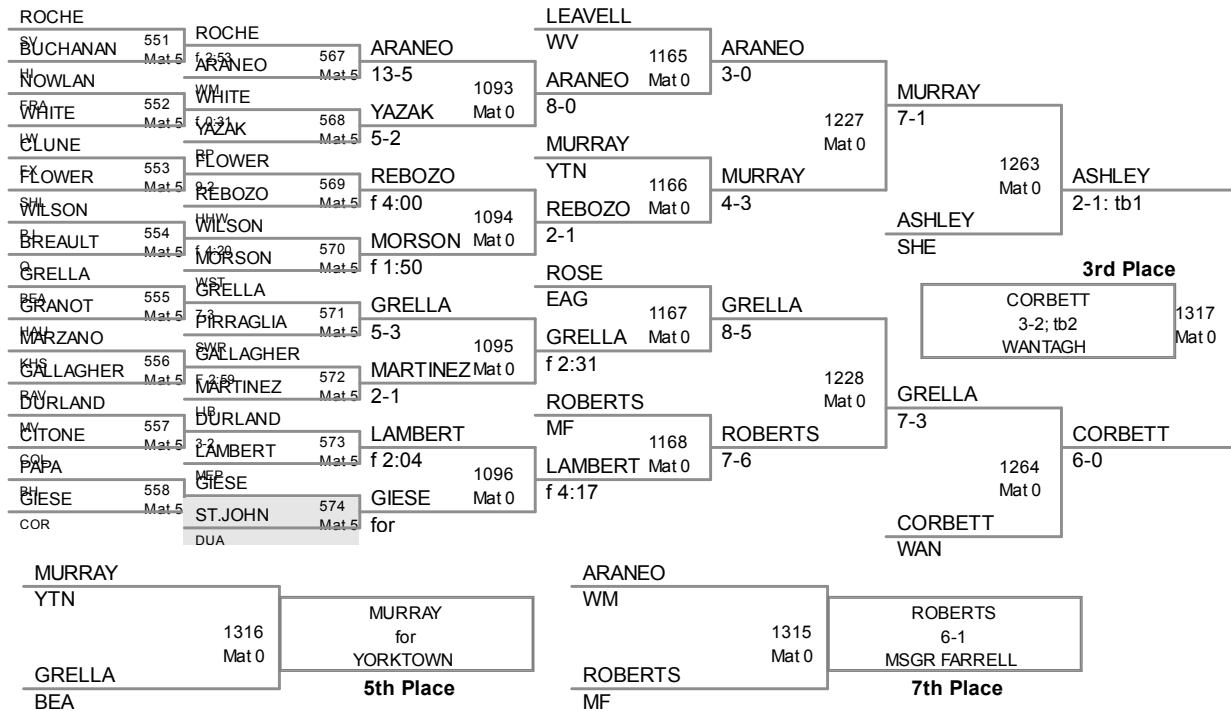

152 Lbs

152 Lbs

GOLDUP 4-2
LaSALLE
3rd Place

JOSEPH SHE 1258 Mat 0
GOLDUP 7-2

GOLDUP f 1:41
1216 Mat 0

MASTRO YTN 1304 Mat 0
MASTRO 11-0
YORKTOWN
5th Place

AZZANO WAY 1303 Mat 0
AZZANO 2-0
WAYNE
7th Place

COLGAN JC 1156 Mat 0

160 Lbs

160 Lbs

170 Lbs

170 Lbs

182 Lbs

195 Lbs

220 Lbs

285 Lbs