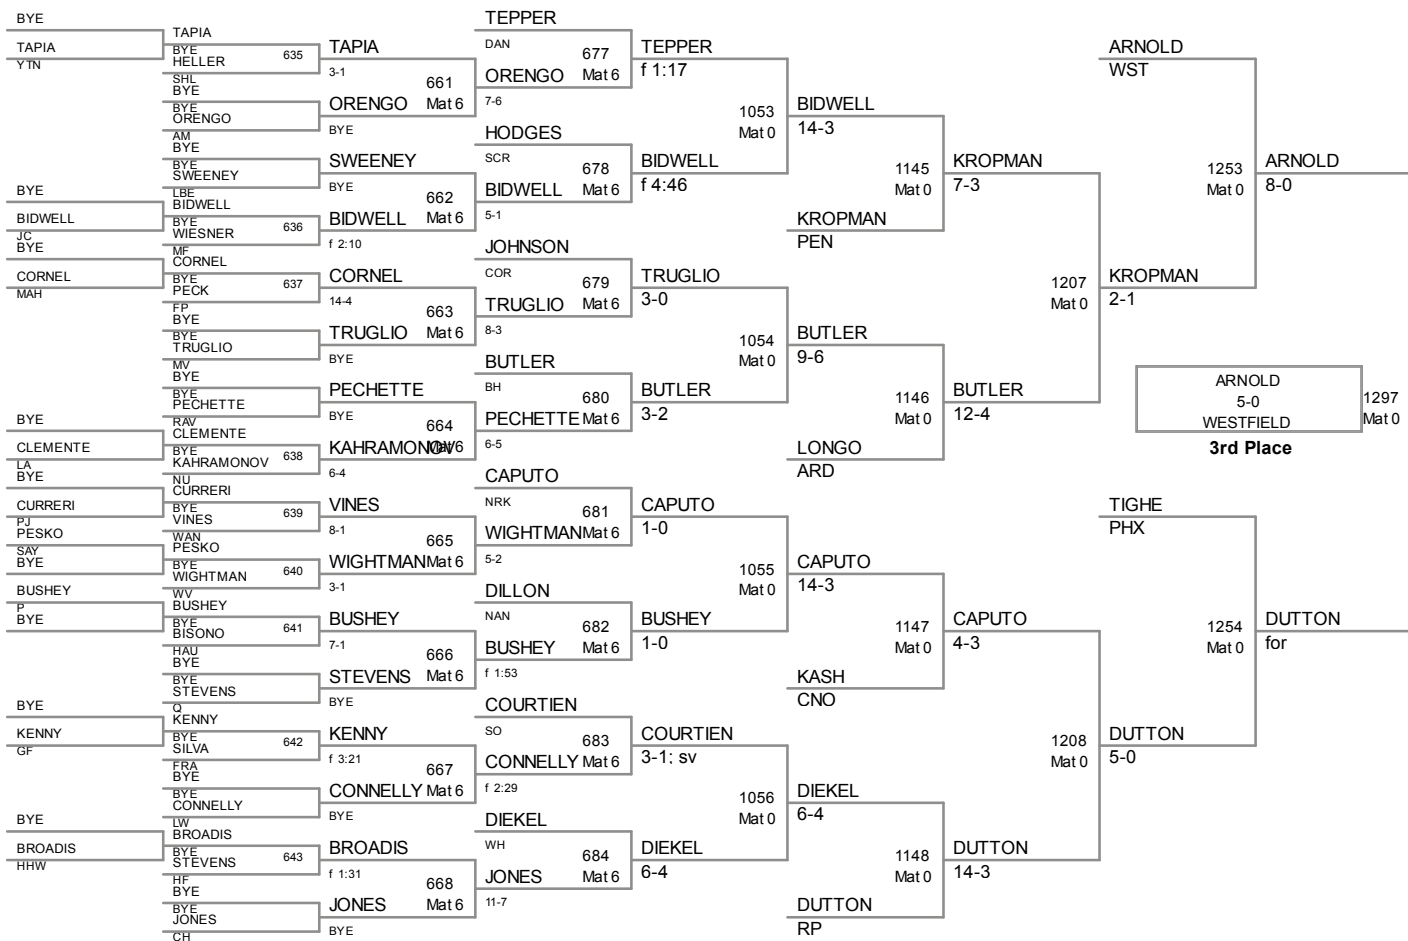

138 Lbs

KROPMAN
PEN
1296
Mat 0
TIGHE
PHX
KROPMAN
for
PENFIELD
5th Place

BUTLER
BH
1295
Mat 0
CAPUTO
NRK
CAPUTO
8-2
NORTH ROCKLAND
7th Place