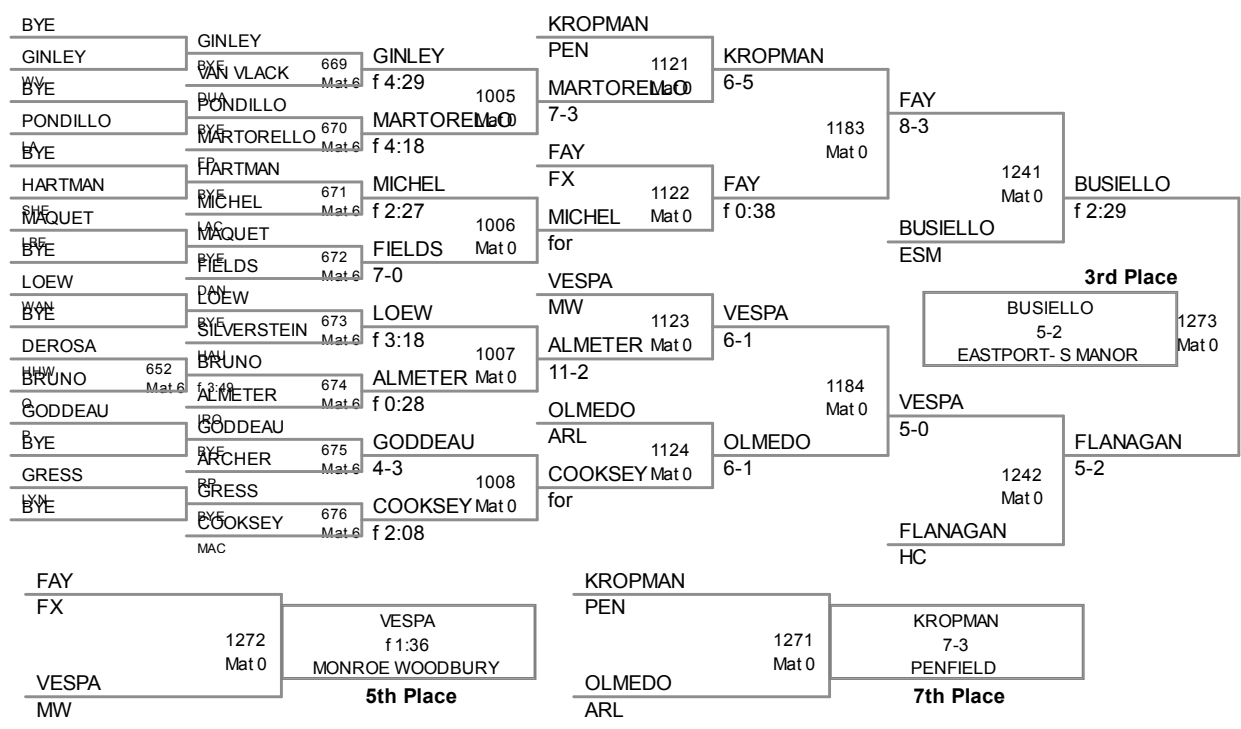

99 Lbs

106 Lbs

113 Lbs

120 Lbs

120 Lbs

TOLLI ARL
1284 Mat 0
BYE OSS
TOLLI for ARLINGTON
5th Place

CURATOLO TOT
1283 Mat 0
RETELL SKR
RETELL 3-0 SHAKER
7th Place

126 Lbs

160 Lbs

160 Lbs

170 Lbs

170 Lbs

182 Lbs

195 Lbs

220 Lbs

285 Lbs