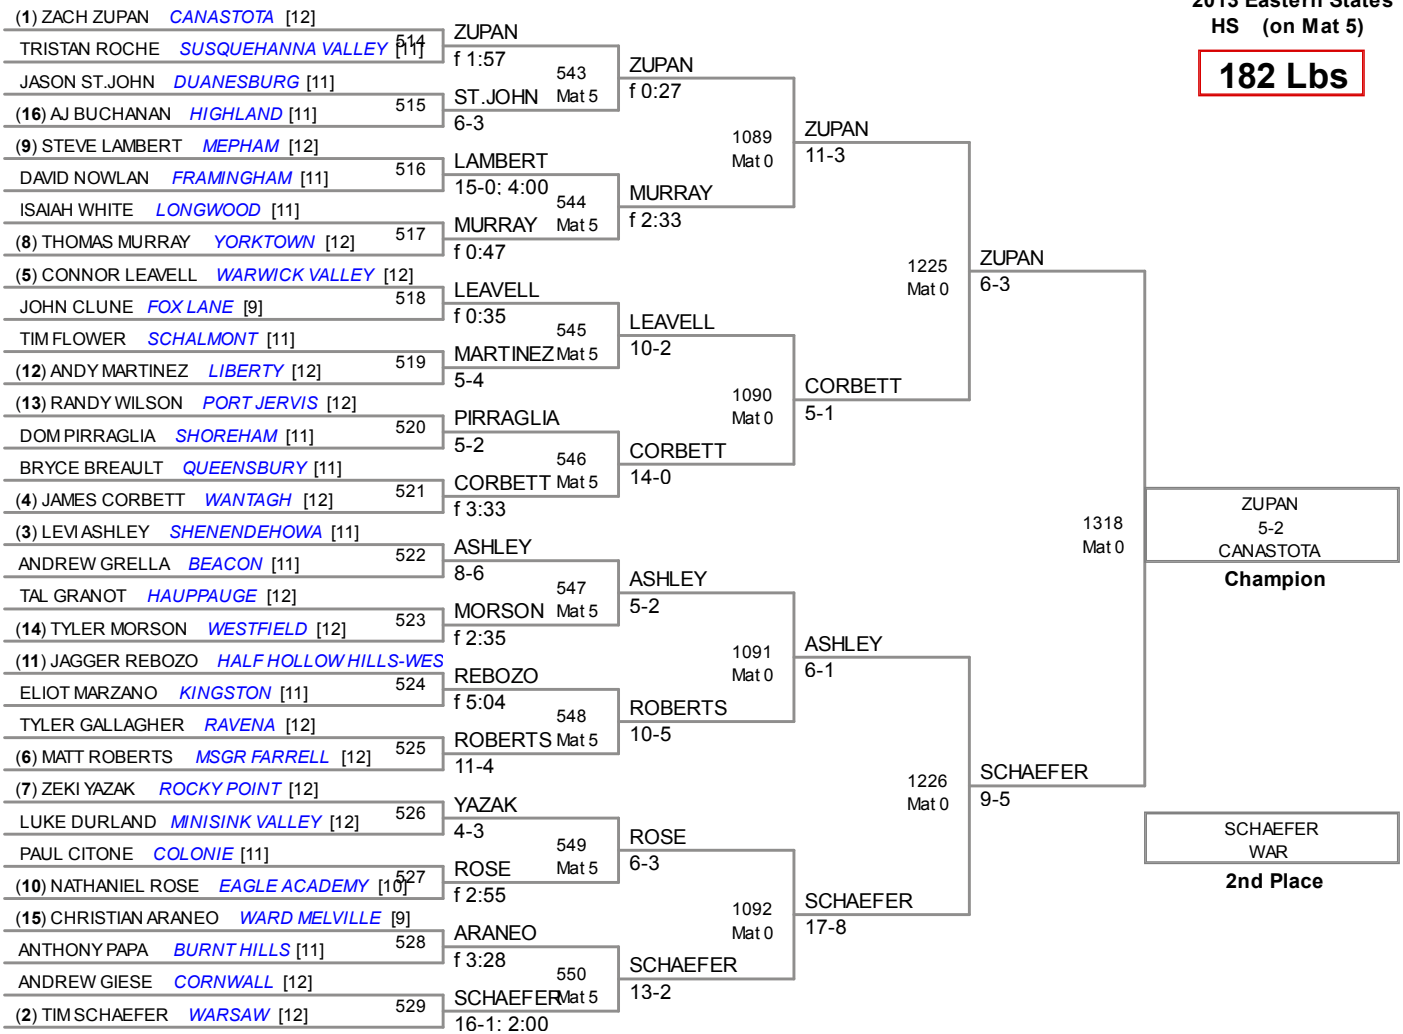

152 Lbs

152 Lbs

GOLDUP 4-2
LaSALLE
3rd Place

JOSEPH SHE 1258 Mat 0
GOLDUP 7-2

GOLDUP f 1:41
1216 Mat 0

MASTRO YTN 1304 Mat 0
MASTRO 11-0
YORKTOWN
5th Place

AZZANO WAY 1303 Mat 0
AZZANO 2-0
WAYNE
7th Place

COLGAN JC 1156 Mat 0

160 Lbs

160 Lbs

170 Lbs

170 Lbs

182 Lbs

195 Lbs

220 Lbs

285 Lbs