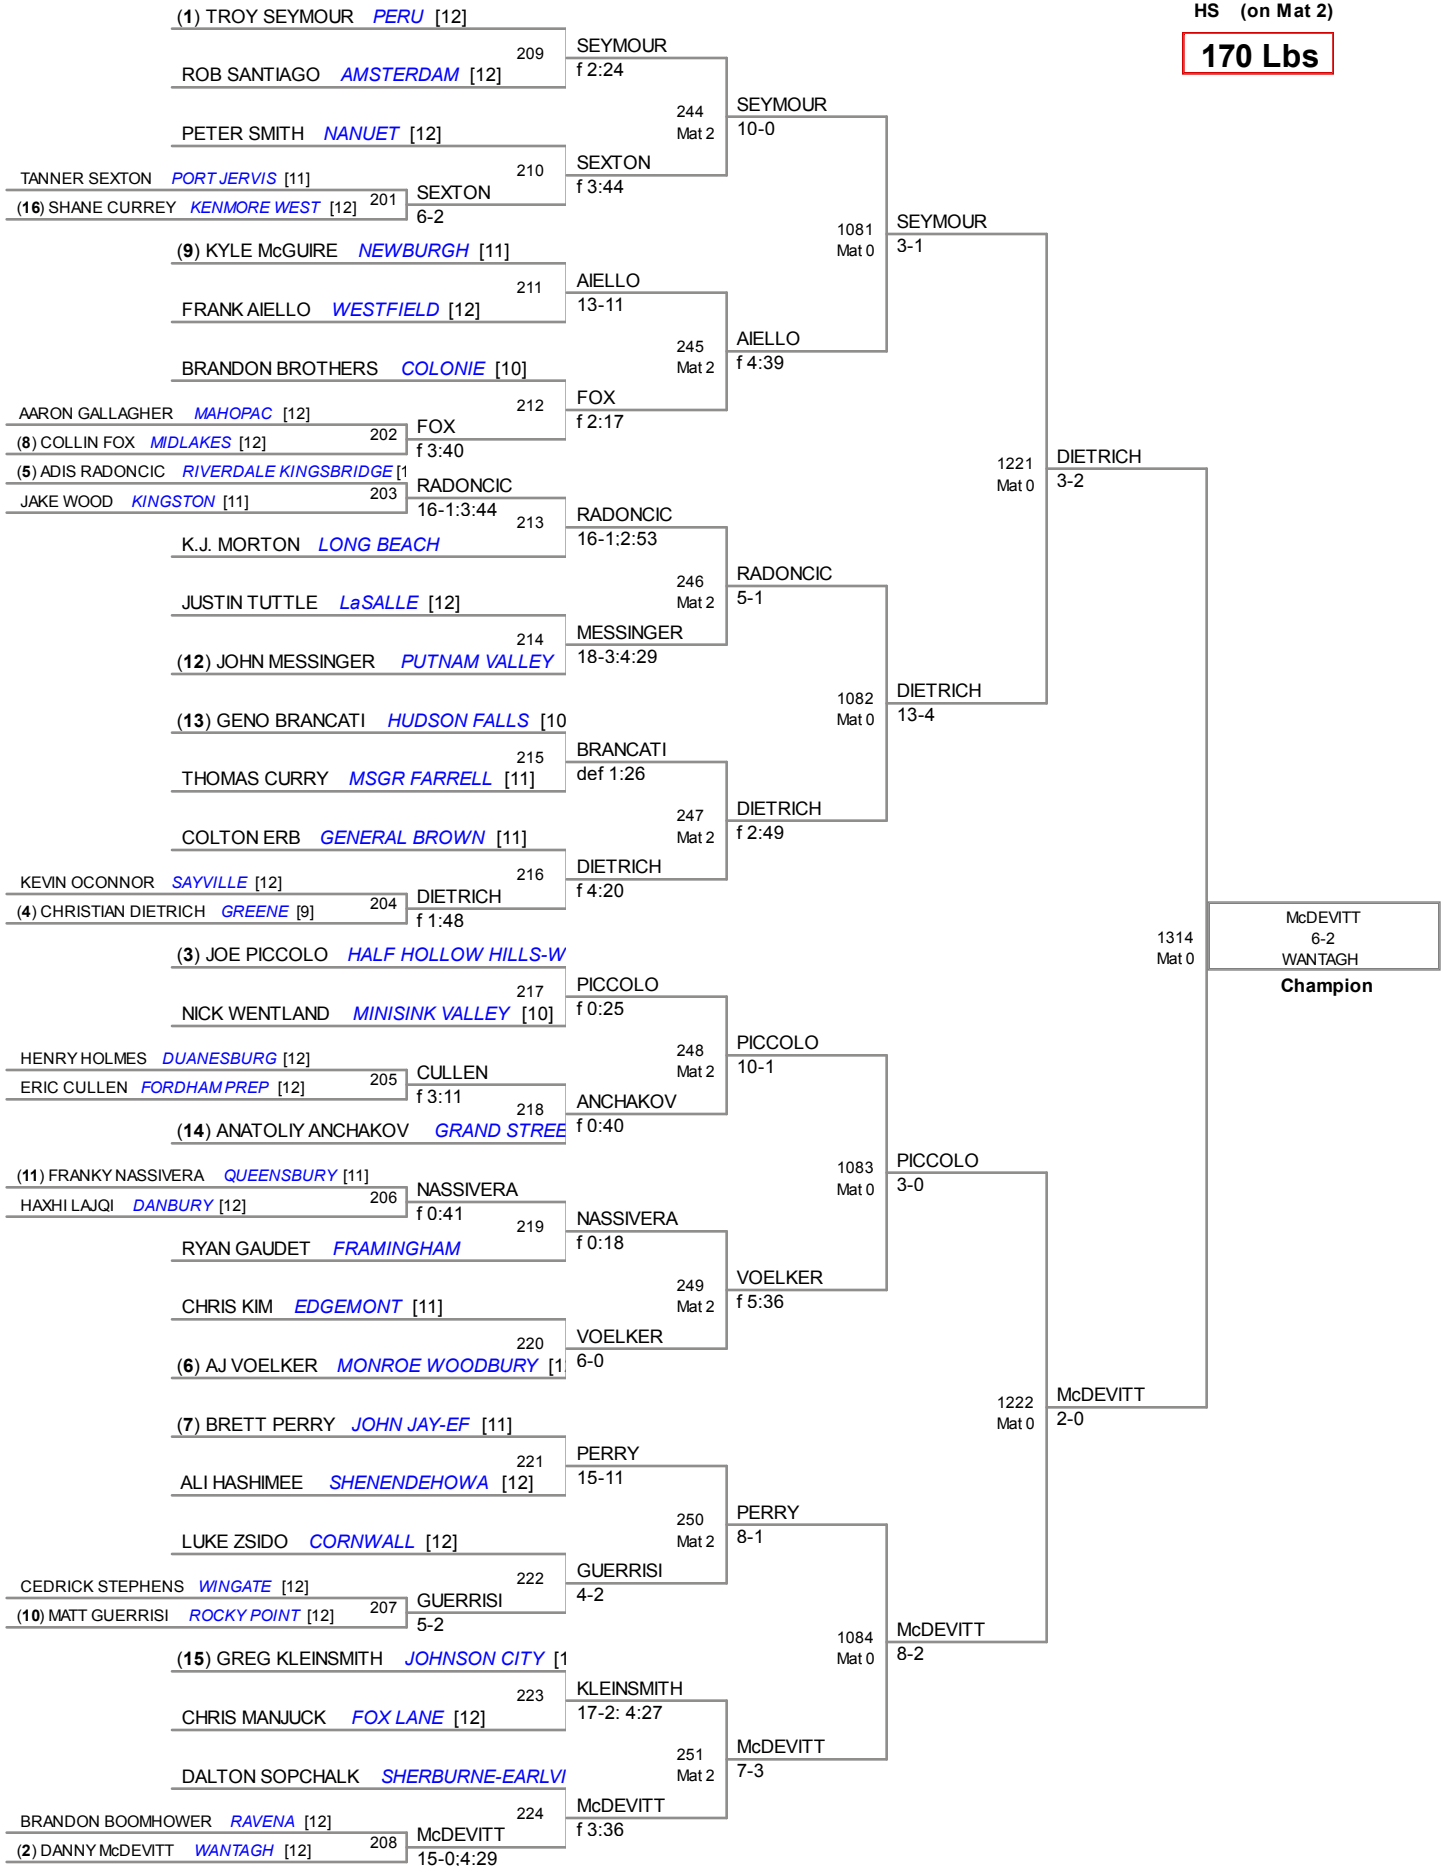

152 Lbs

152 Lbs

GOLDUP 4-2
LaSALLE
3rd Place

JOSEPH SHE 1258 Mat 0
GOLDUP 7-2

GOLDUP f 1:41
1216 Mat 0

MASTRO YTN 1304 Mat 0
MASTRO 11-0
YORKTOWN
5th Place

AZZANO WAY 1303 Mat 0
AZZANO 2-0
WAYNE
7th Place

COLGAN JC 1156 Mat 0

160 Lbs

160 Lbs

170 Lbs

170 Lbs

182 Lbs

195 Lbs

220 Lbs

285 Lbs