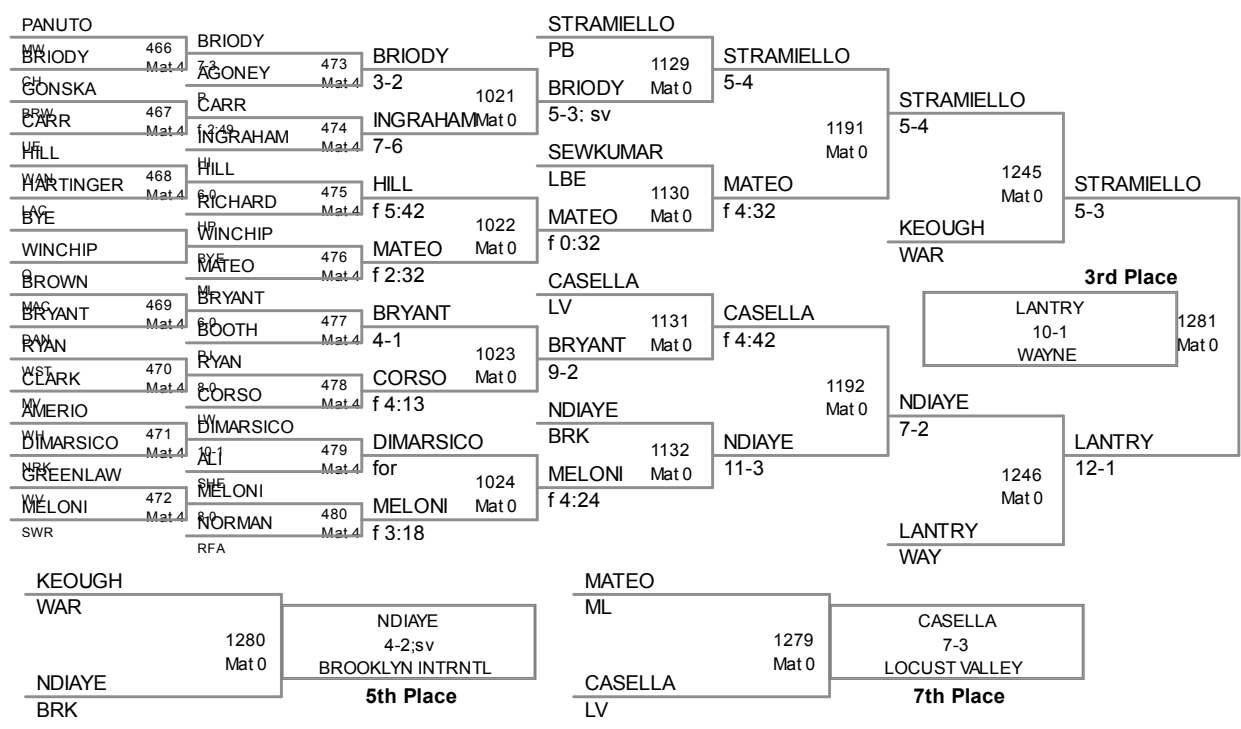

99 Lbs

106 Lbs

113 Lbs

120 Lbs

120 Lbs

TOLLI ARL
1284 Mat 0
BYE OSS
TOLLI for ARLINGTON
5th Place

CURATOLO TOT
1283 Mat 0
RETELL SKR
RETELL 3-0 SHAKER
7th Place

126 Lbs

152 Lbs

152 Lbs

GOLDUP 4-2
LaSALLE
3rd Place

JOSEPH SHE 1258 Mat 0
GOLDUP 7-2

GOLDUP f 1:41
1216 Mat 0

MASTRO YTN 1304 Mat 0
MASTRO 11-0
YORKTOWN
5th Place

AZZANO WAY 1303 Mat 0
AZZANO 2-0
WAYNE
7th Place

COLGAN JC 1156 Mat 0

160 Lbs

160 Lbs

170 Lbs

170 Lbs

182 Lbs

195 Lbs

220 Lbs

285 Lbs