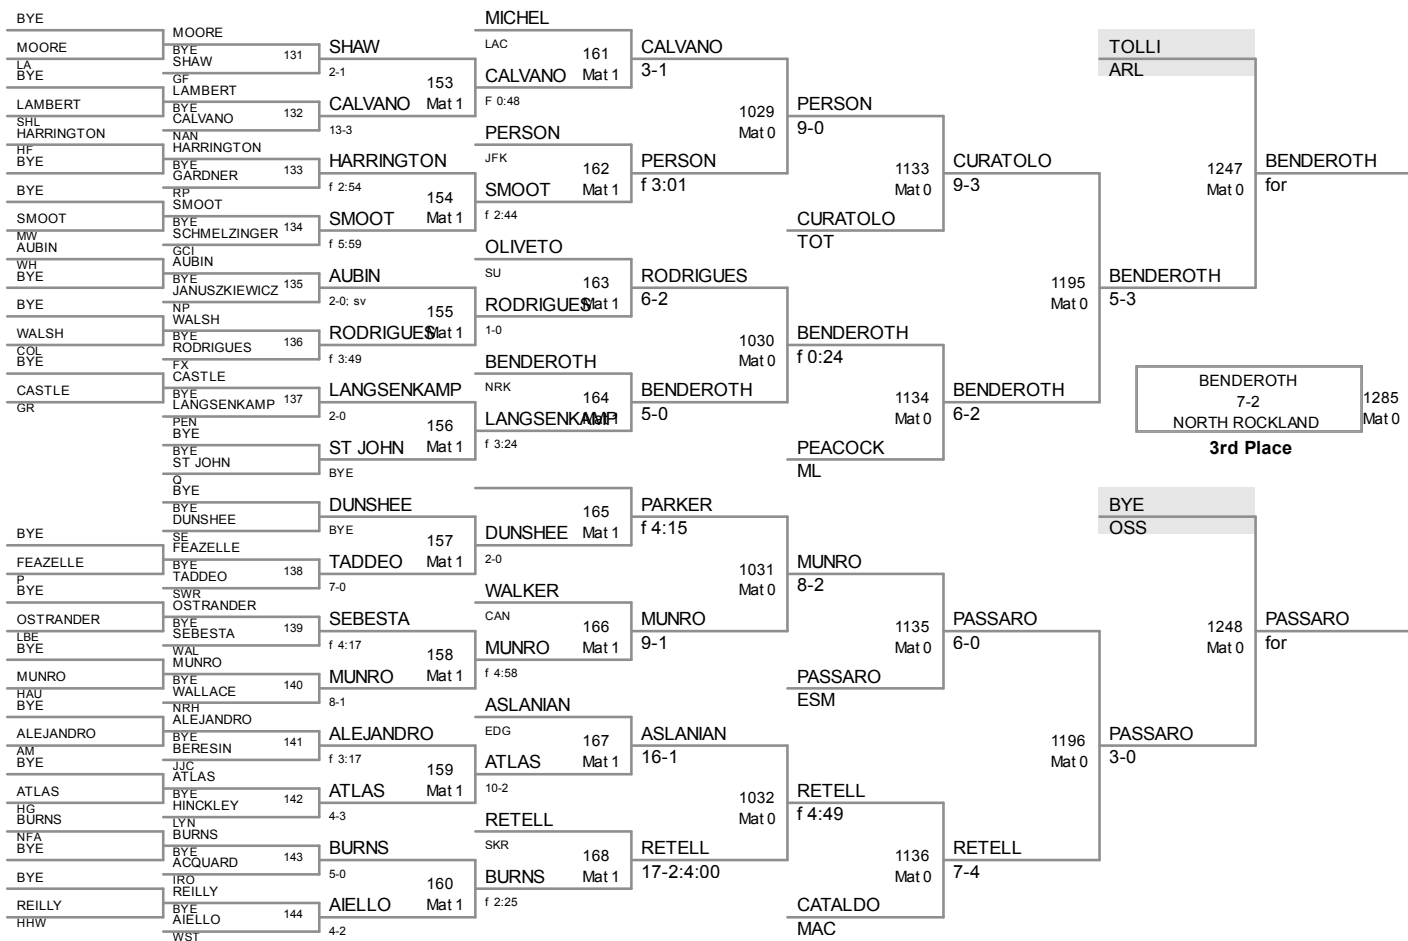

99 Lbs

106 Lbs

113 Lbs

120 Lbs

120 Lbs

TOLLI ARL
1284 Mat 0
BYE OSS
TOLLI for ARLINGTON
5th Place

CURATOLO TOT
1283 Mat 0
RETELL SKR
RETELL 3-0 SHAKER
7th Place

126 Lbs