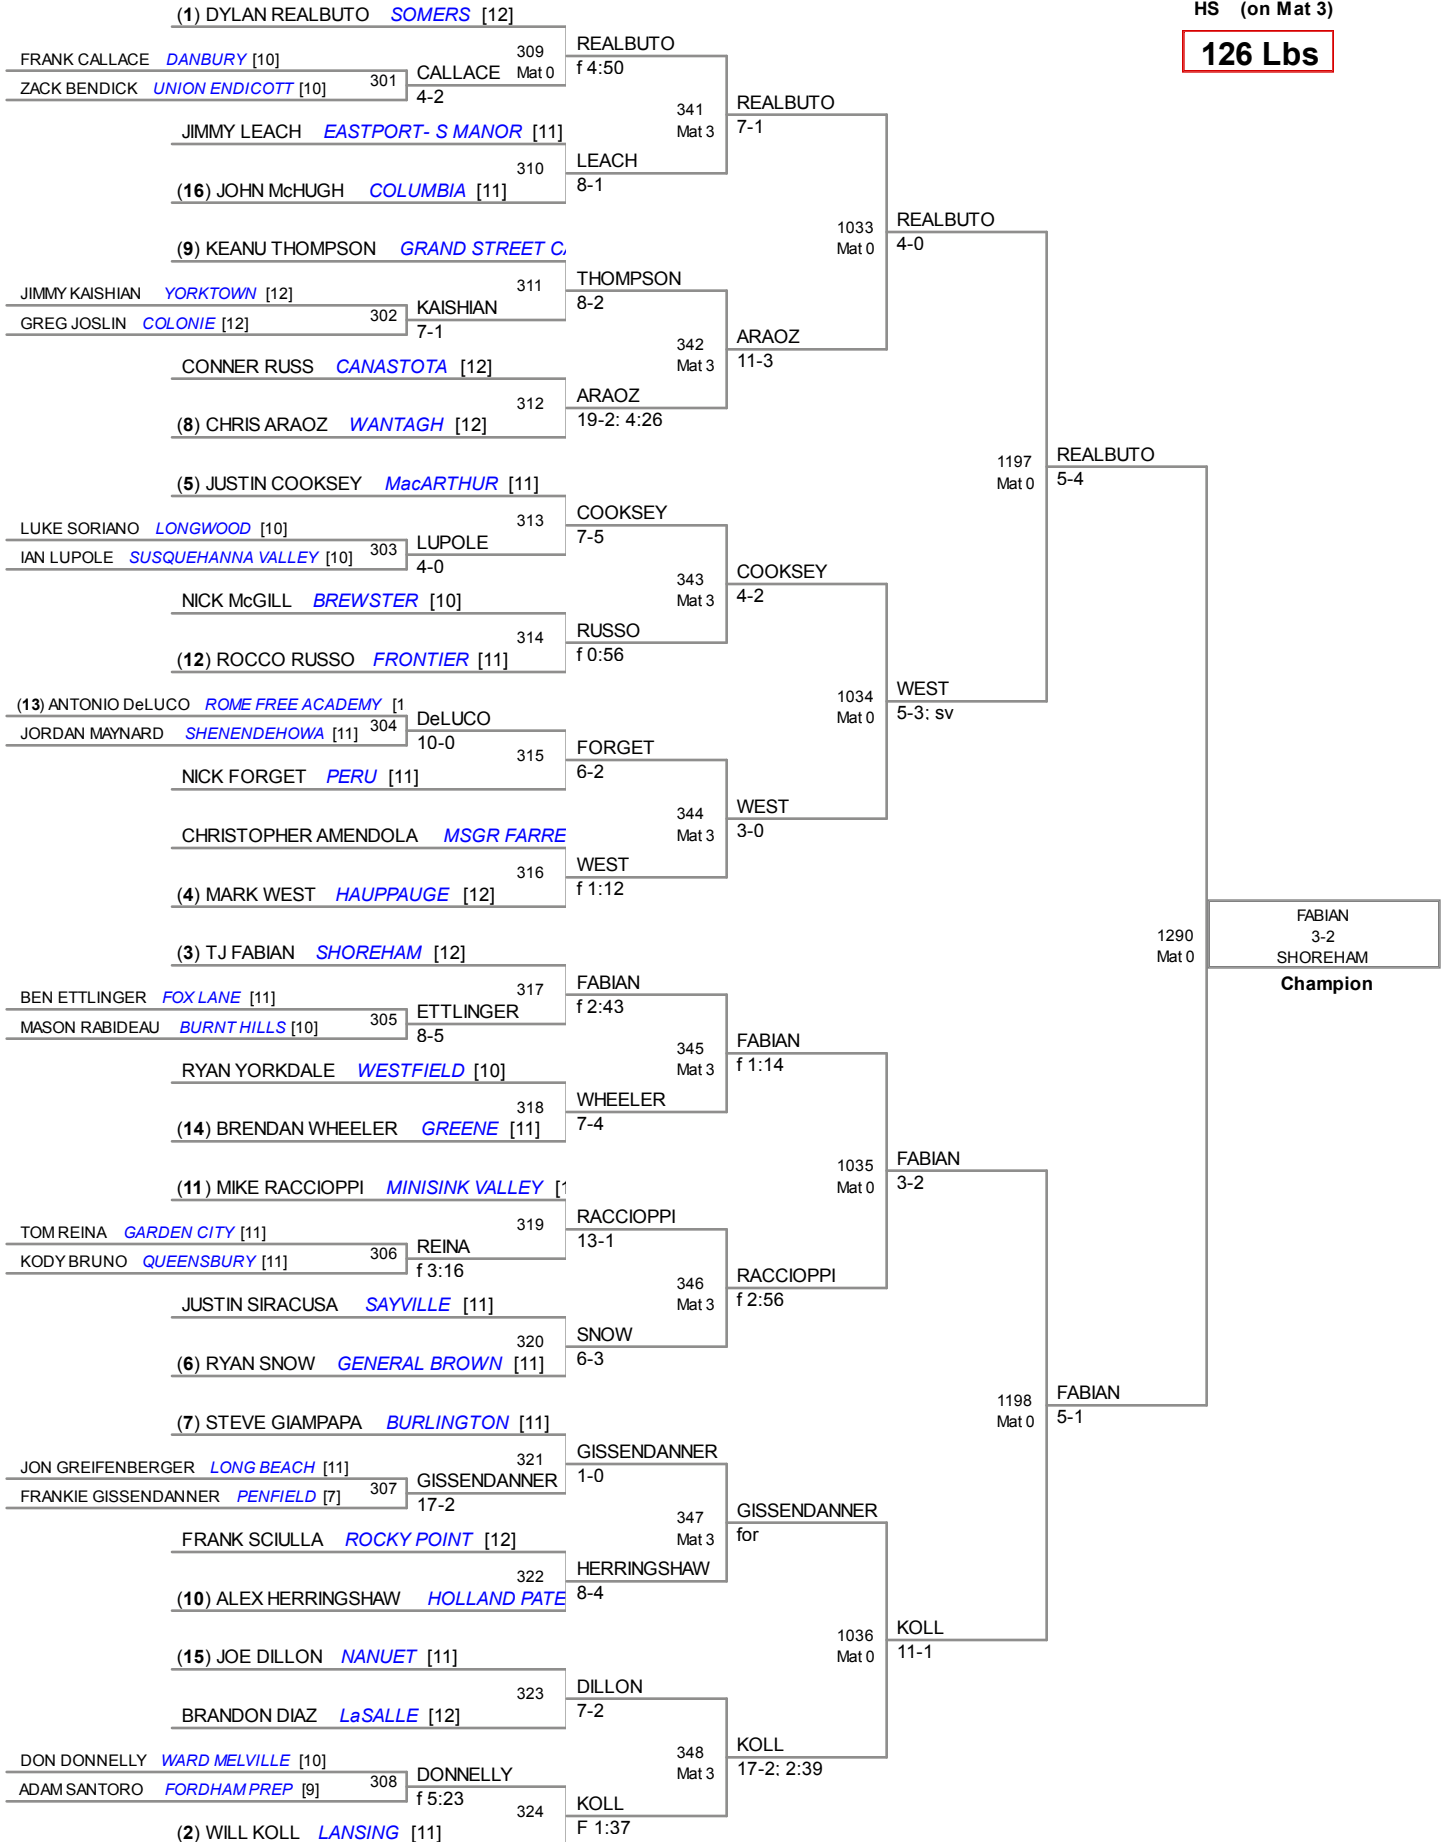

99 Lbs

106 Lbs

113 Lbs

120 Lbs

120 Lbs

TOLLI ARL
1284 Mat 0
BYE OSS
TOLLI for ARLINGTON
5th Place

CURATOLO TOT
1283 Mat 0
RETELL SKR
RETELL 3-0 SHAKER
7th Place

126 Lbs

152 Lbs

152 Lbs

GOLDUP 4-2
LaSALLE
3rd Place

JOSEPH SHE 1258 Mat 0
GOLDUP 7-2

GOLDUP f 1:41
1216 Mat 0

MASTRO YTN 1304 Mat 0
MASTRO 11-0
YORKTOWN
5th Place

AZZANO WAY 1303 Mat 0
AZZANO 2-0
WAYNE
7th Place

COLGAN JC 1156 Mat 0

160 Lbs

160 Lbs

170 Lbs

170 Lbs

182 Lbs

195 Lbs

220 Lbs

285 Lbs