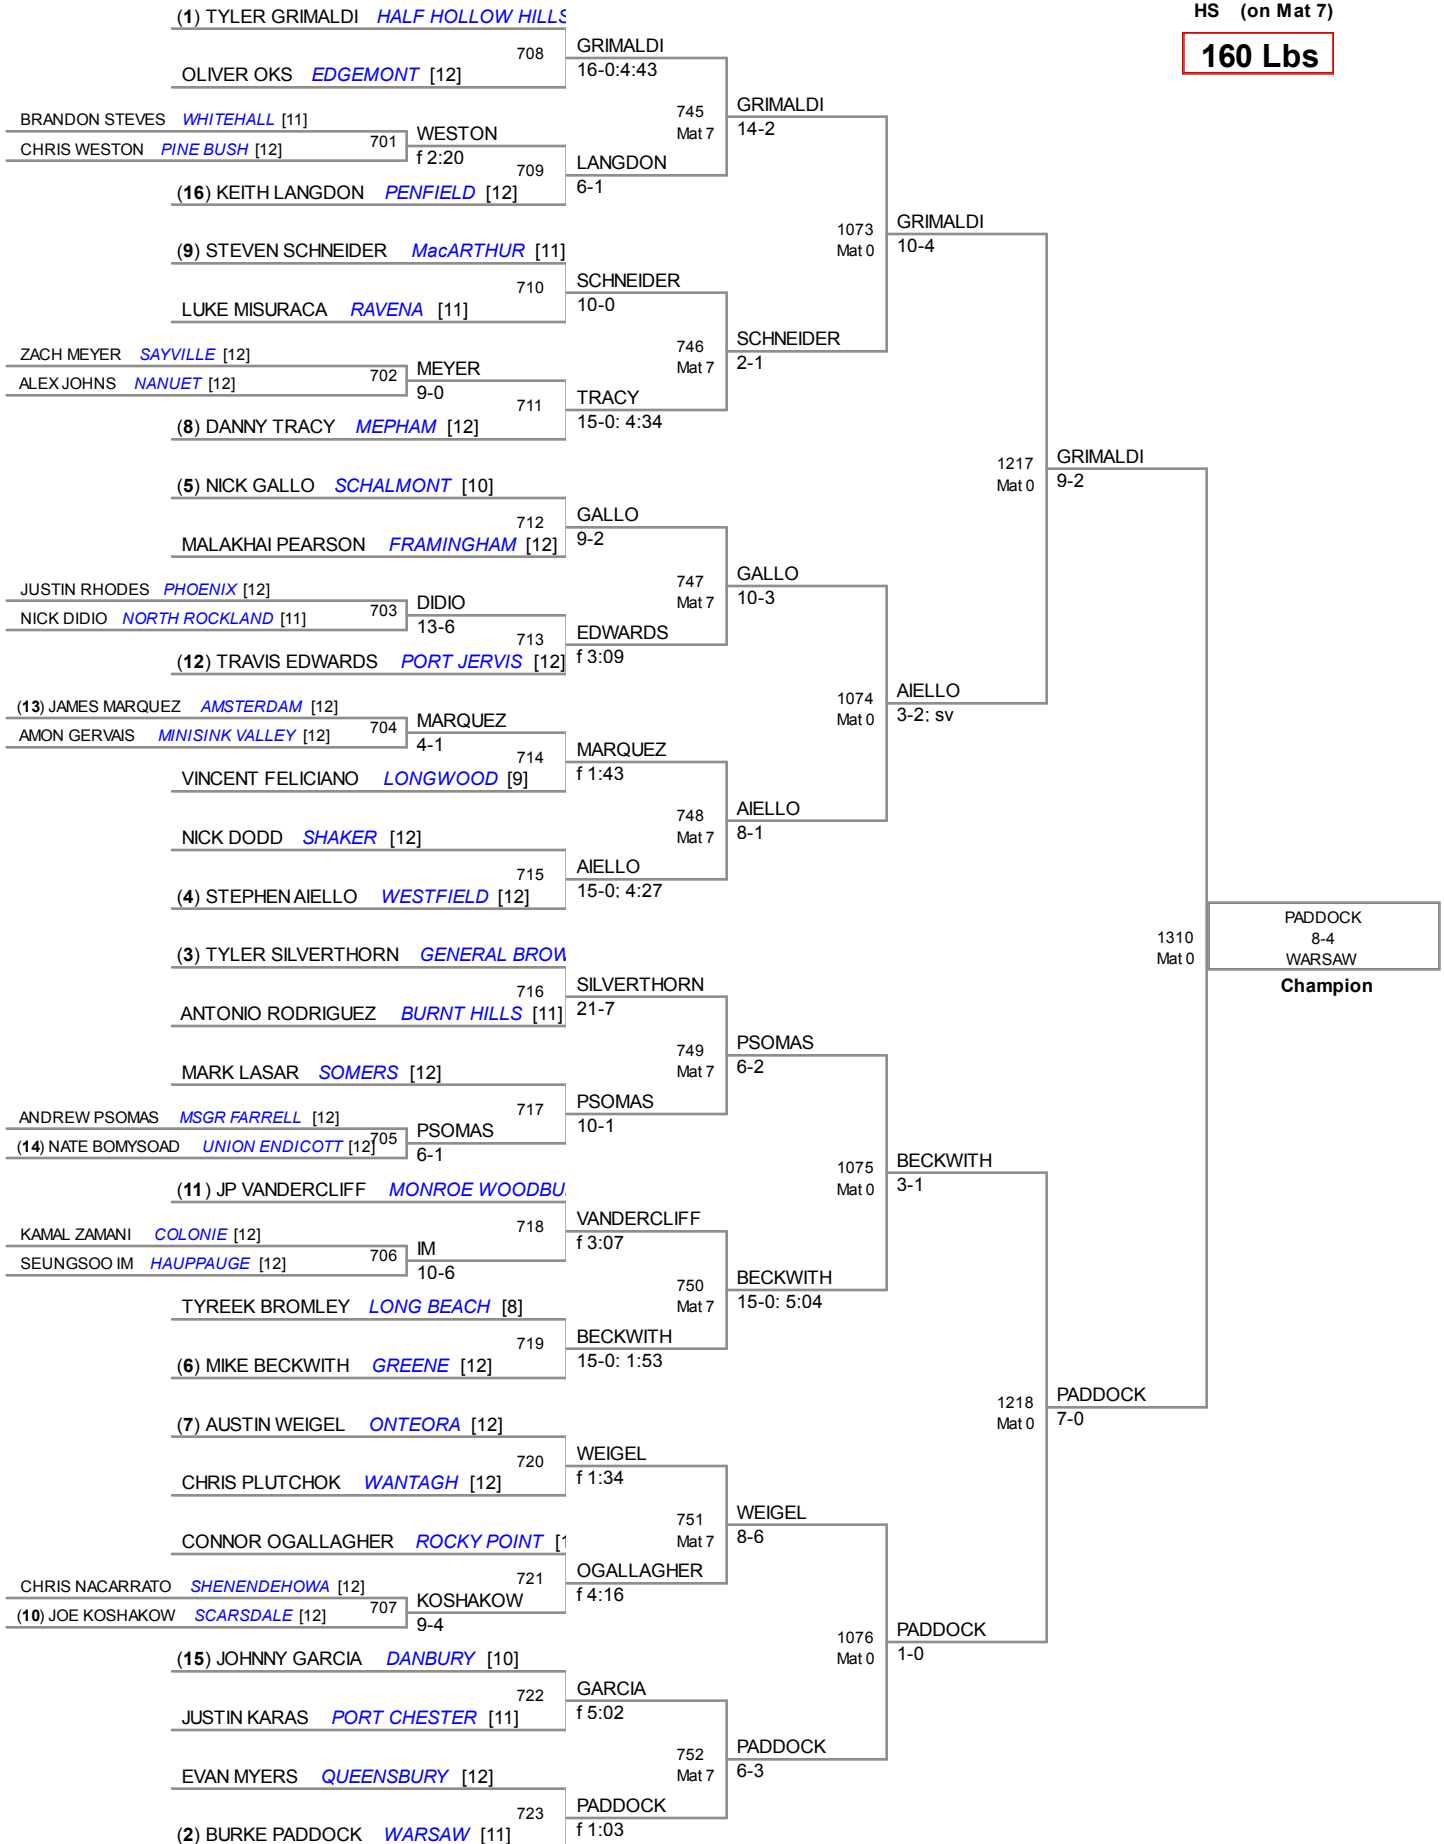

152 Lbs

152 Lbs

GOLDUP 4-2
LaSALLE
3rd Place

JOSEPH SHE 1258 Mat 0
GOLDUP 7-2

GOLDUP f 1:41
1216 Mat 0

MASTRO YTN 1304 Mat 0
MASTRO 11-0
YORKTOWN
5th Place

AZZANO WAY 1303 Mat 0
AZZANO 2-0
WAYNE
7th Place

COLGAN JC 1156 Mat 0

160 Lbs

160 Lbs

170 Lbs

170 Lbs

182 Lbs

195 Lbs

220 Lbs

285 Lbs