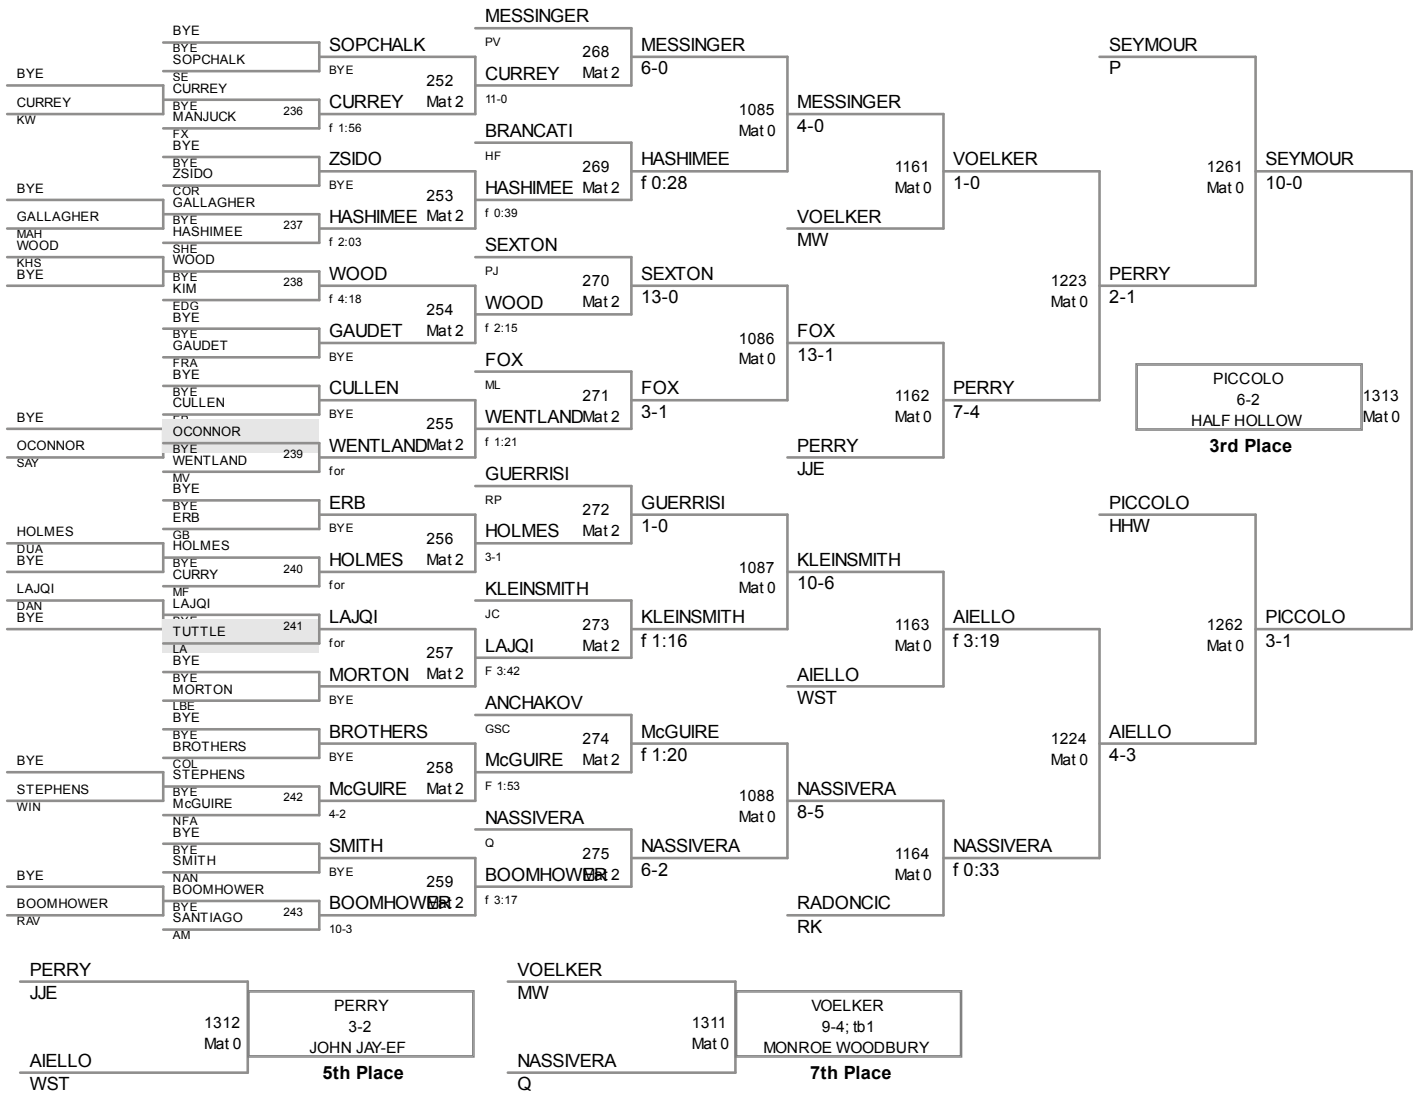

152 Lbs

152 Lbs

GOLDUP 4-2
LaSALLE
3rd Place

JOSEPH SHE 1258 Mat 0
GOLDUP 7-2

GOLDUP f 1:41
1216 Mat 0

MASTRO YTN 1304 Mat 0
MASTRO 11-0
YORKTOWN
5th Place

AZZANO WAY 1303 Mat 0
AZZANO 2-0
WAYNE
7th Place

COLGAN JC 1156 Mat 0

160 Lbs

160 Lbs

170 Lbs

170 Lbs

182 Lbs

195 Lbs

220 Lbs

285 Lbs