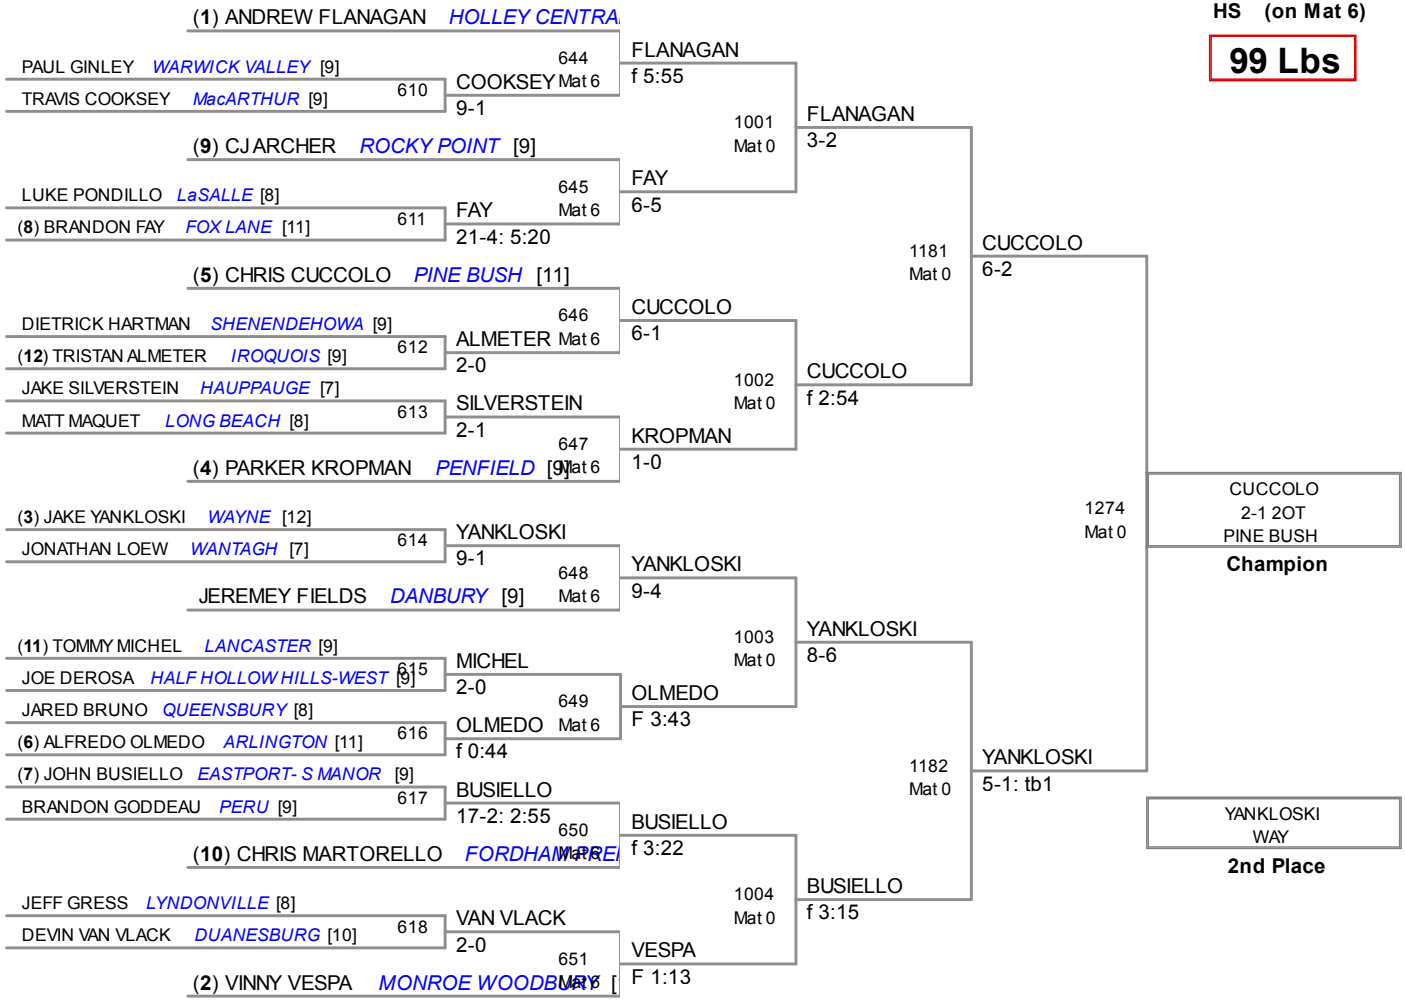

99 Lbs

106 Lbs

113 Lbs

120 Lbs

120 Lbs

TOLLI ARL
1284 Mat 0
BYE OSS
TOLLI for ARLINGTON
5th Place

CURATOLO TOT
1283 Mat 0
RETELL SKR
RETELL 3-0 SHAKER
7th Place

126 Lbs

152 Lbs

152 Lbs

GOLDUP 4-2
LaSALLE
3rd Place

JOSEPH SHE 1258 Mat 0
GOLDUP 7-2

GOLDUP f 1:41
1216 Mat 0

MASTRO YTN 1304 Mat 0
MASTRO 11-0
YORKTOWN
5th Place

AZZANO WAY 1303 Mat 0
AZZANO 2-0
WAYNE
7th Place

COLGAN JC 1156 Mat 0

160 Lbs

160 Lbs

170 Lbs

170 Lbs

182 Lbs

195 Lbs

220 Lbs

285 Lbs