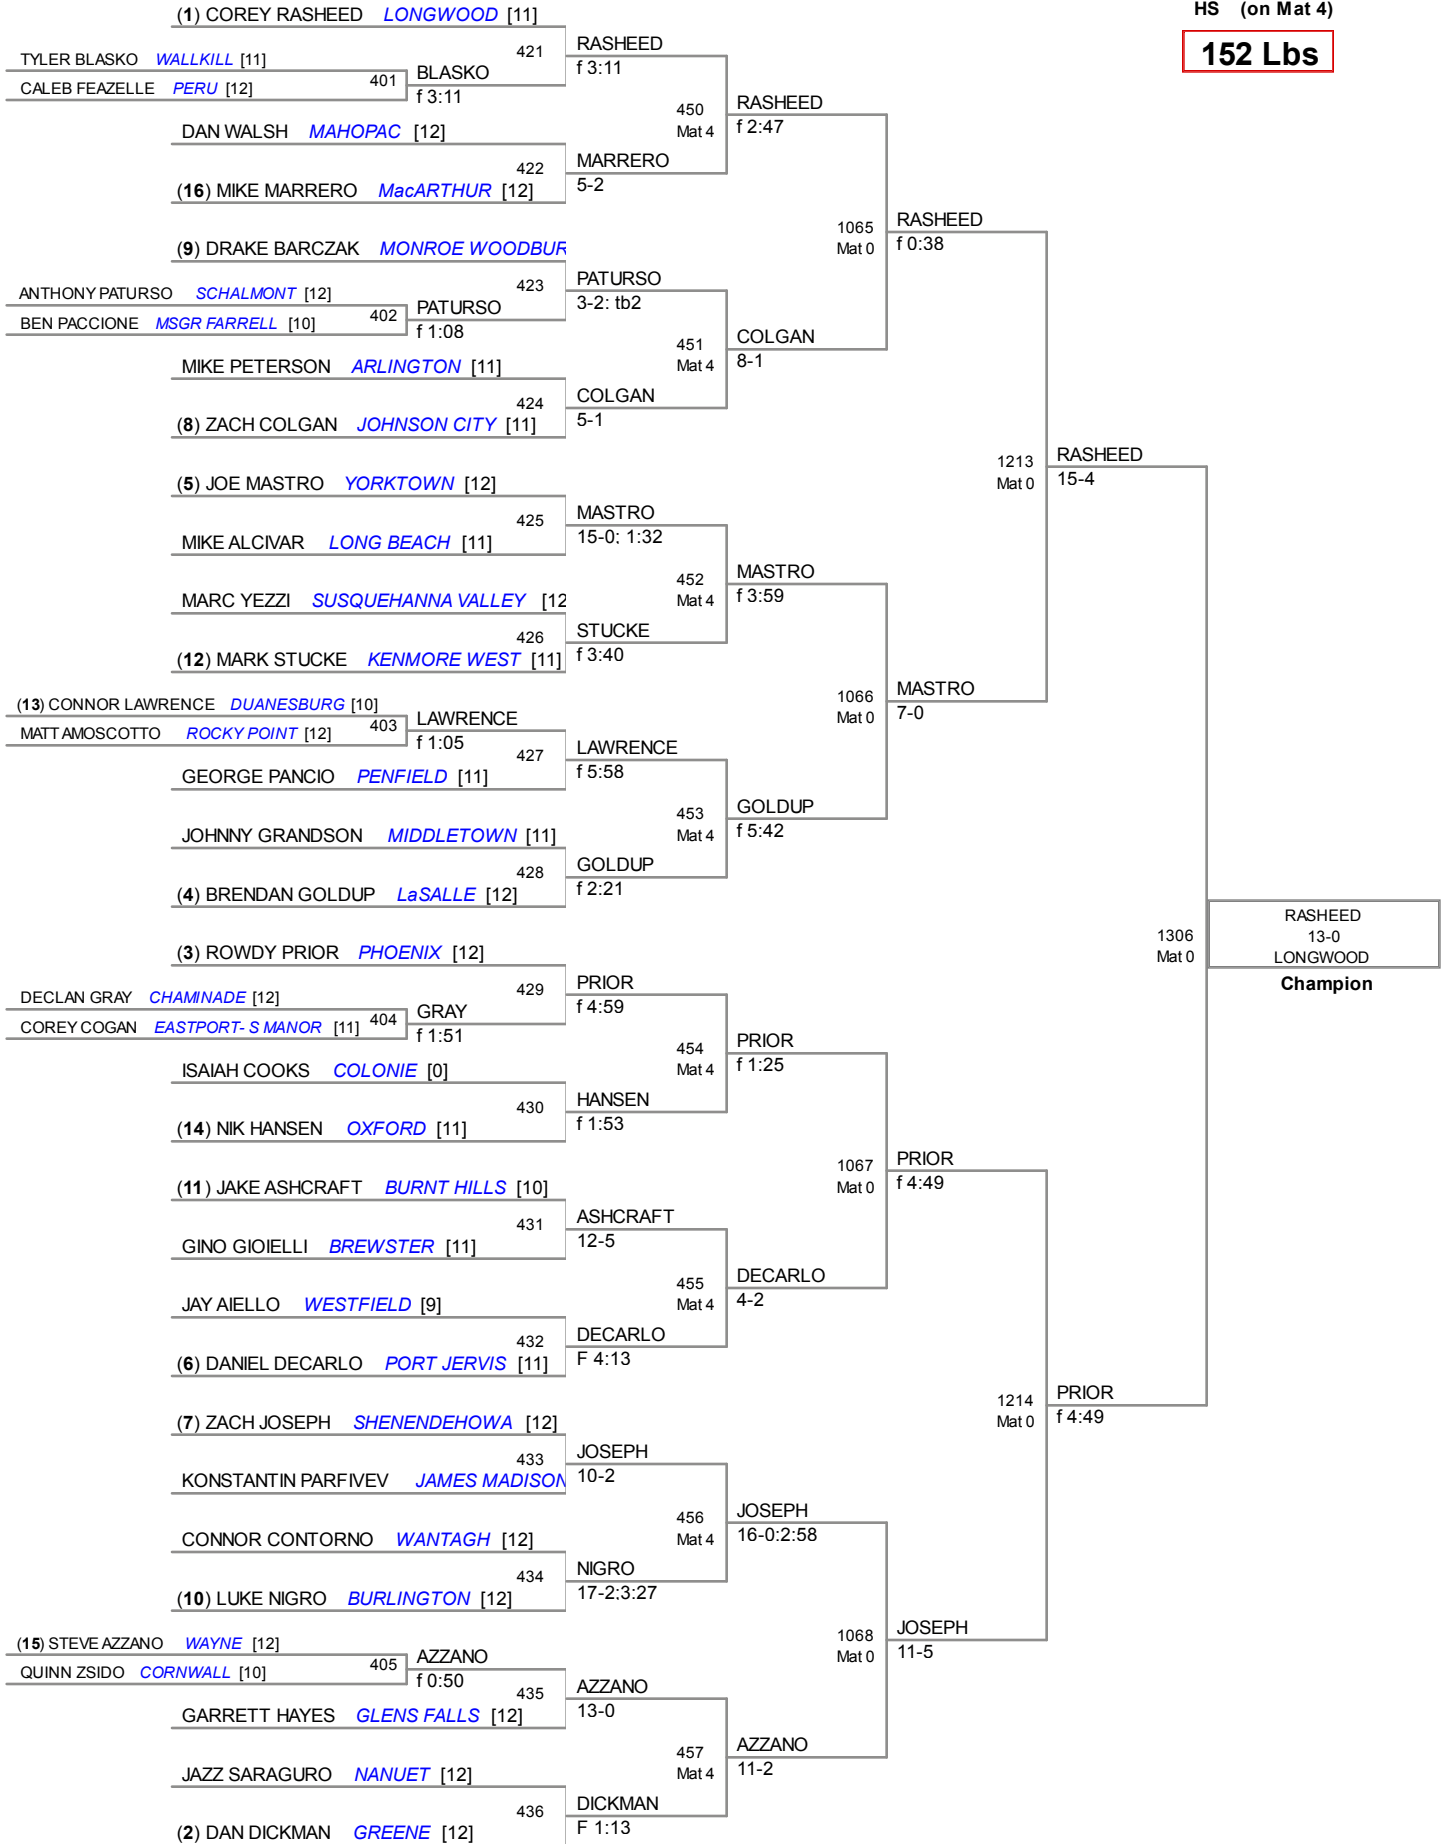

126 Lbs

132 Lbs

132 Lbs

138 Lbs

138 Lbs

KROPMAN
PEN
1296
Mat 0
TIGHE
PHX
KROPMAN
for
PENFIELD
5th Place

BUTLER
BH
1295
Mat 0
CAPUTO
NRK
CAPUTO
8-2
NORTH ROCKLAND
7th Place

145 Lbs

152 Lbs

152 Lbs

GOLDUP 4-2
LaSALLE
3rd Place

JOSEPH SHE 1258 Mat 0
GOLDUP 7-2

GOLDUP f 1:41
1216 Mat 0

MASTRO YTN 1304 Mat 0
MASTRO 11-0
YORKTOWN
5th Place

AZZANO WAY 1303 Mat 0
AZZANO 2-0
WAYNE
7th Place

COLGAN JC 1156 Mat 0

160 Lbs

160 Lbs

170 Lbs

170 Lbs

182 Lbs

195 Lbs

220 Lbs

285 Lbs