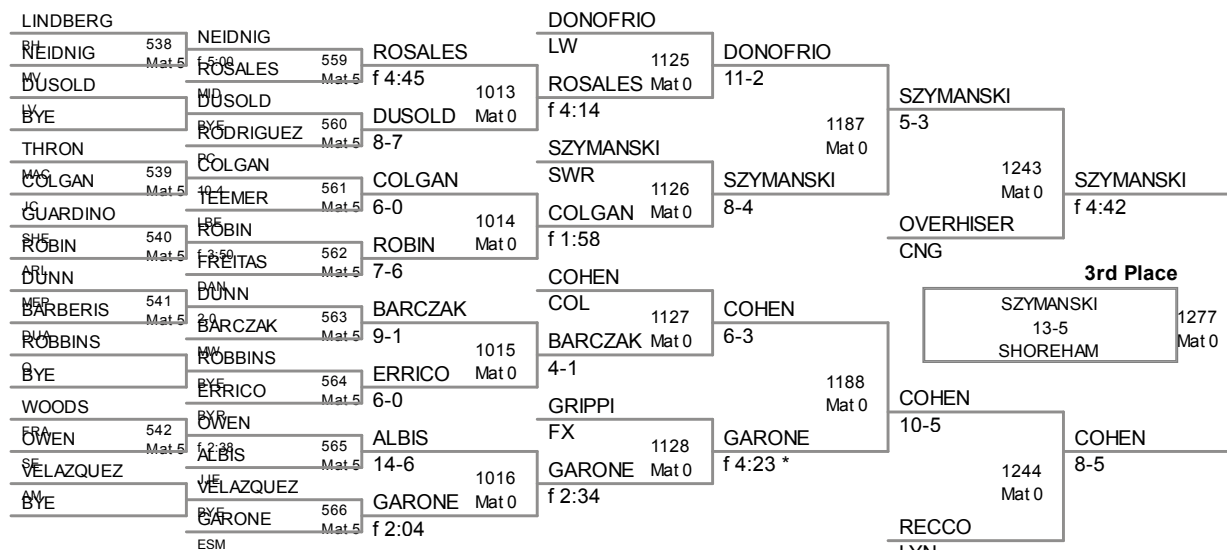

99 Lbs

106 Lbs

113 Lbs

120 Lbs

120 Lbs

TOLLI ARL
1284 Mat 0
BYE OSS
TOLLI for ARLINGTON
5th Place

CURATOLO TOT
1283 Mat 0
RETELL SKR
RETELL 3-0 SHAKER
7th Place

126 Lbs