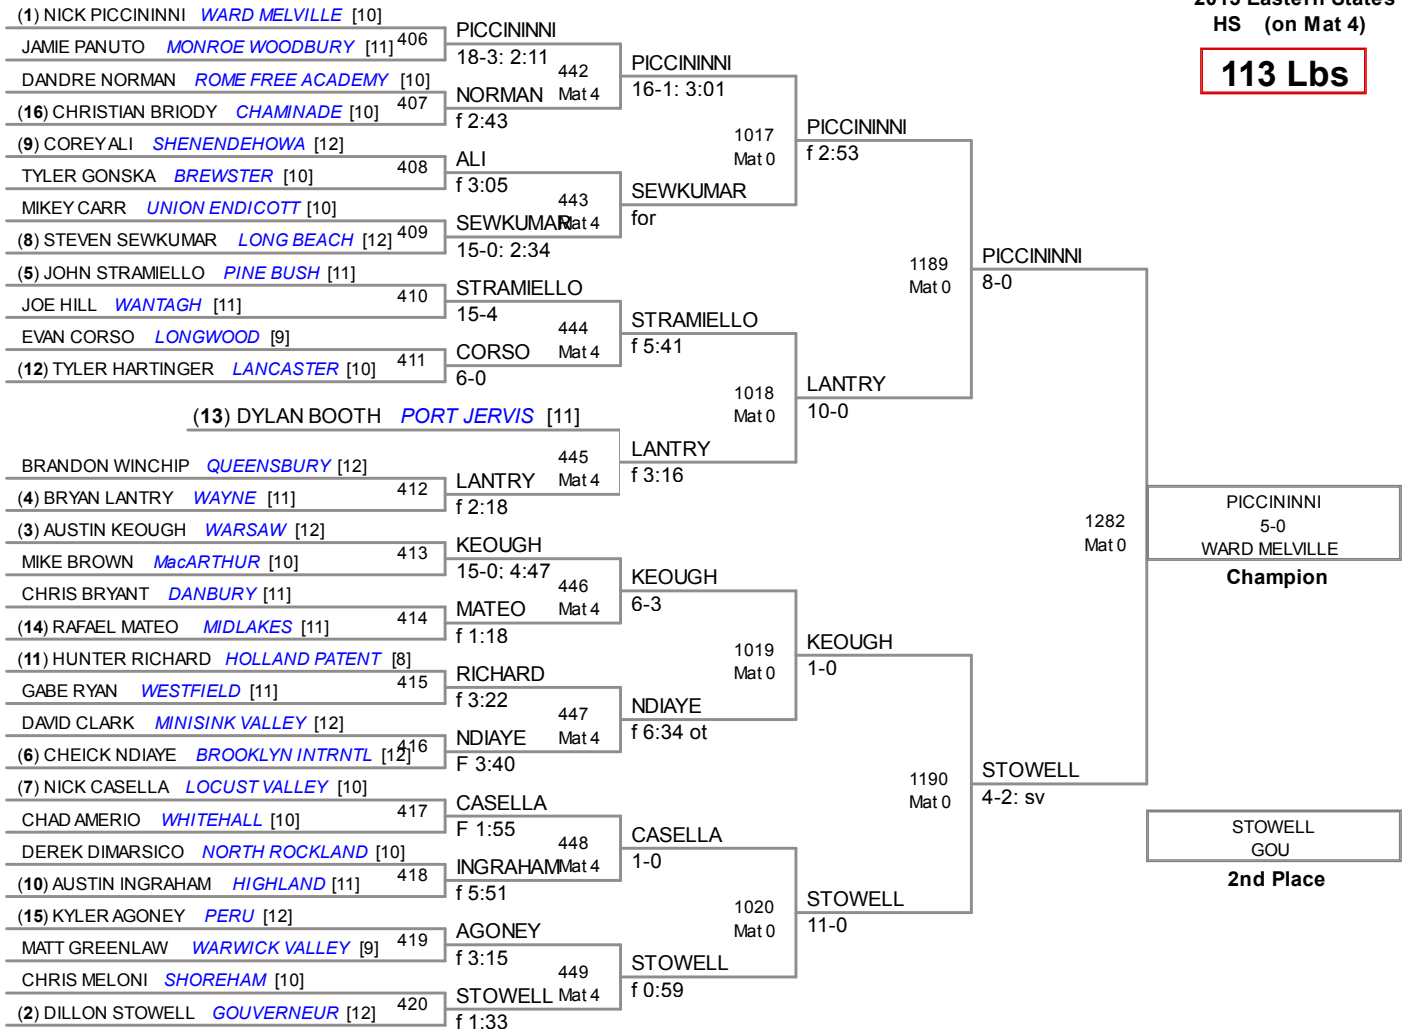

99 Lbs

106 Lbs

113 Lbs

120 Lbs

120 Lbs

TOLLI ARL
1284 Mat 0
BYE OSS
TOLLI for ARLINGTON
5th Place

CURATOLO TOT
1283 Mat 0
RETELL SKR
RETELL 3-0 SHAKER
7th Place

126 Lbs

152 Lbs

152 Lbs

GOLDUP 4-2
LaSALLE
3rd Place

JOSEPH SHE 1258 Mat 0
GOLDUP 7-2

GOLDUP f 1:41
1216 Mat 0

MASTRO YTN 1304 Mat 0
MASTRO 11-0
YORKTOWN
5th Place

AZZANO WAY 1303 Mat 0
AZZANO 2-0
WAYNE
7th Place

COLGAN JC 1156 Mat 0

160 Lbs

160 Lbs

170 Lbs

170 Lbs

182 Lbs

195 Lbs

220 Lbs

285 Lbs