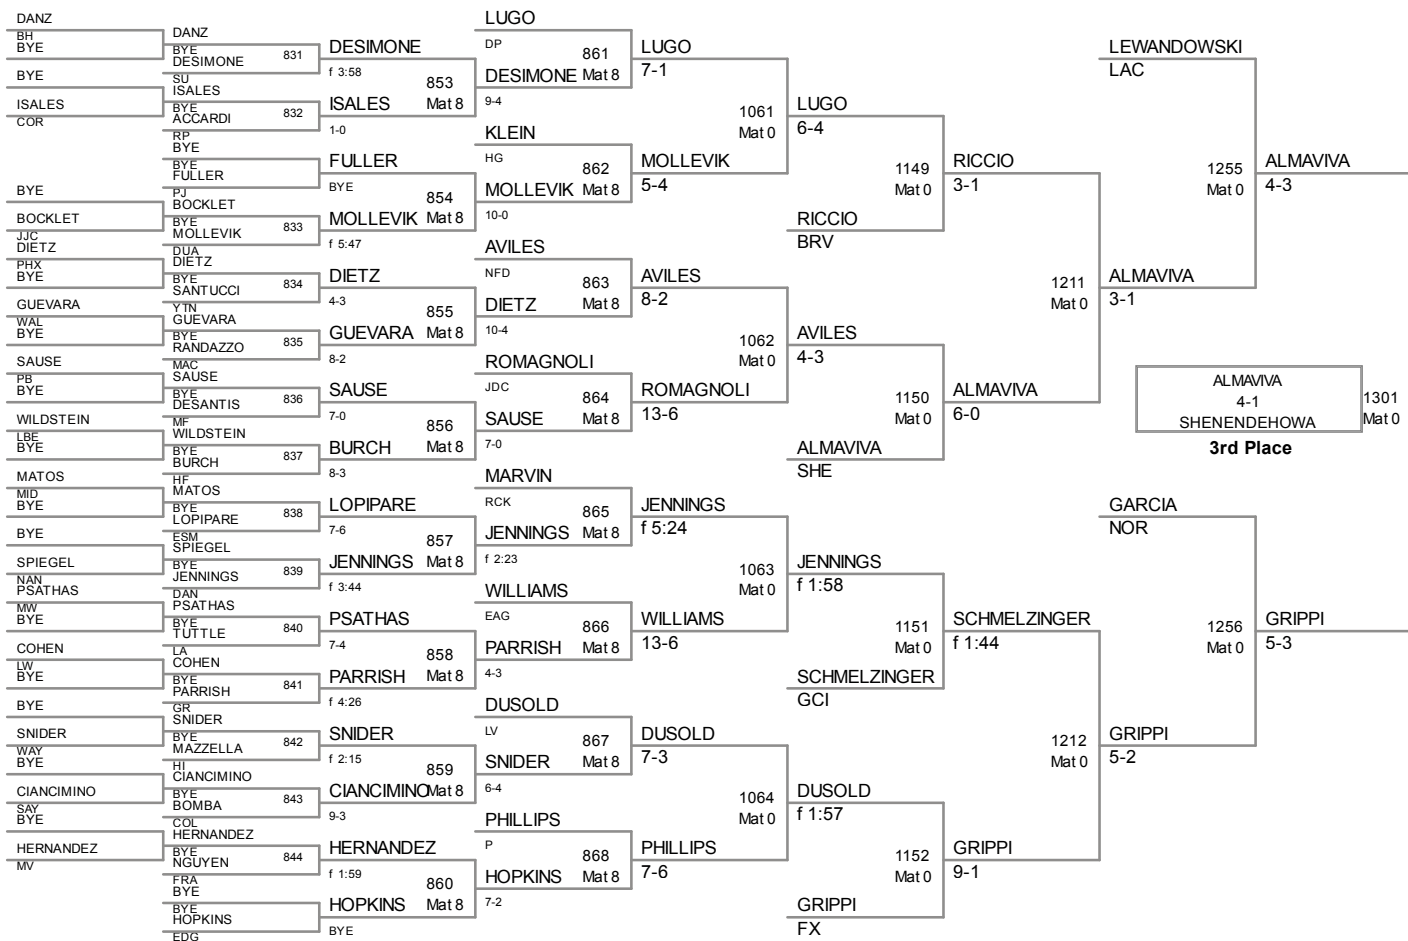

152 Lbs

152 Lbs

GOLDUP 4-2
LaSALLE
3rd Place

JOSEPH SHE 1258 Mat 0
GOLDUP 7-2

GOLDUP f 1:41
1216 Mat 0

MASTRO YTN 1304 Mat 0
MASTRO 11-0
YORKTOWN
5th Place

AZZANO WAY 1303 Mat 0
AZZANO 2-0
WAYNE
7th Place

COLGAN JC 1156 Mat 0

160 Lbs

160 Lbs

170 Lbs

170 Lbs

182 Lbs

195 Lbs

220 Lbs

285 Lbs