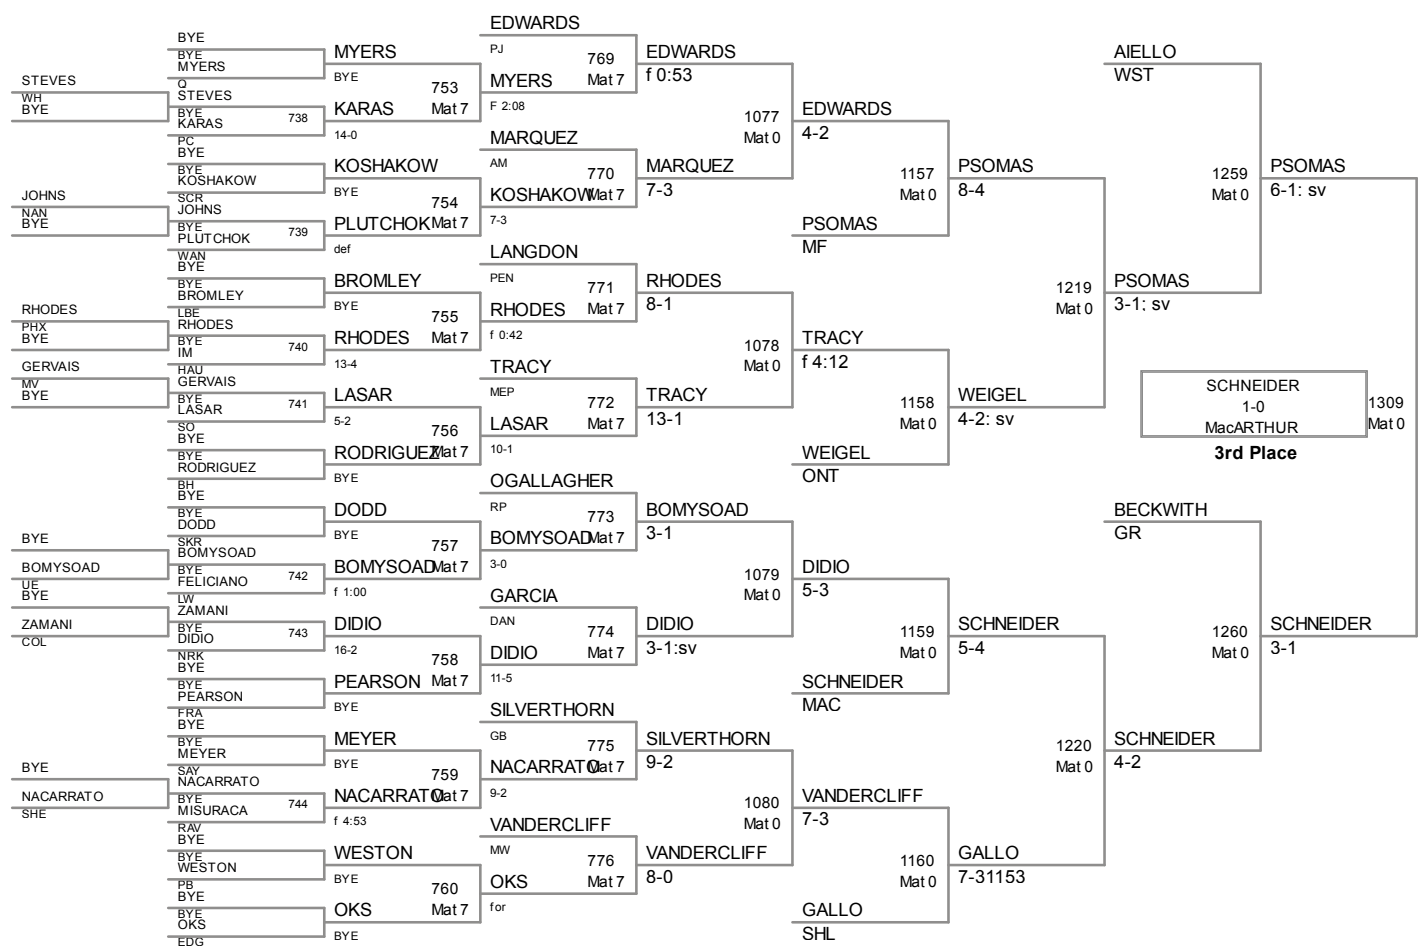

152 Lbs

152 Lbs

GOLDUP 4-2
LaSALLE
3rd Place

JOSEPH SHE 1258 Mat 0
GOLDUP 7-2

GOLDUP f 1:41
1216 Mat 0

MASTRO YTN 1304 Mat 0
MASTRO 11-0
YORKTOWN
5th Place

AZZANO WAY 1303 Mat 0
AZZANO 2-0
WAYNE
7th Place

COLGAN JC 1156 Mat 0

160 Lbs

160 Lbs

170 Lbs

170 Lbs

182 Lbs

195 Lbs

220 Lbs

285 Lbs