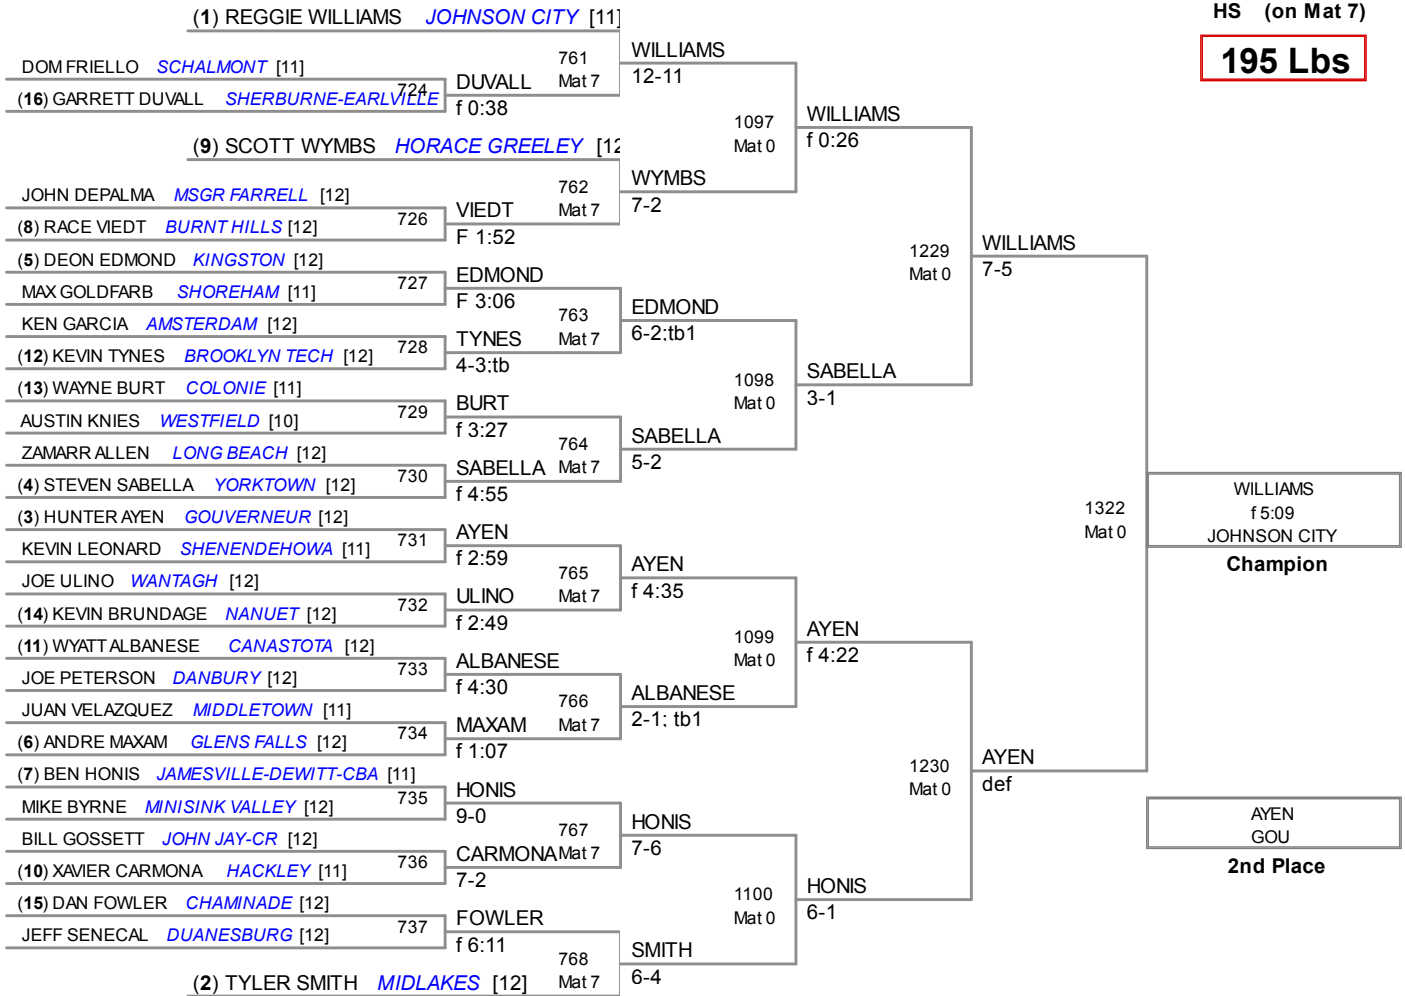

152 Lbs

152 Lbs

GOLDUP 4-2
LaSALLE
3rd Place

JOSEPH SHE 1258 Mat 0
GOLDUP 7-2

GOLDUP f 1:41
1216 Mat 0

MASTRO YTN 1304 Mat 0
MASTRO 11-0
YORKTOWN
5th Place

AZZANO WAY 1303 Mat 0
AZZANO 2-0
WAYNE
7th Place

COLGAN JC 1156 Mat 0

160 Lbs

160 Lbs

170 Lbs

170 Lbs

182 Lbs

195 Lbs

220 Lbs

285 Lbs