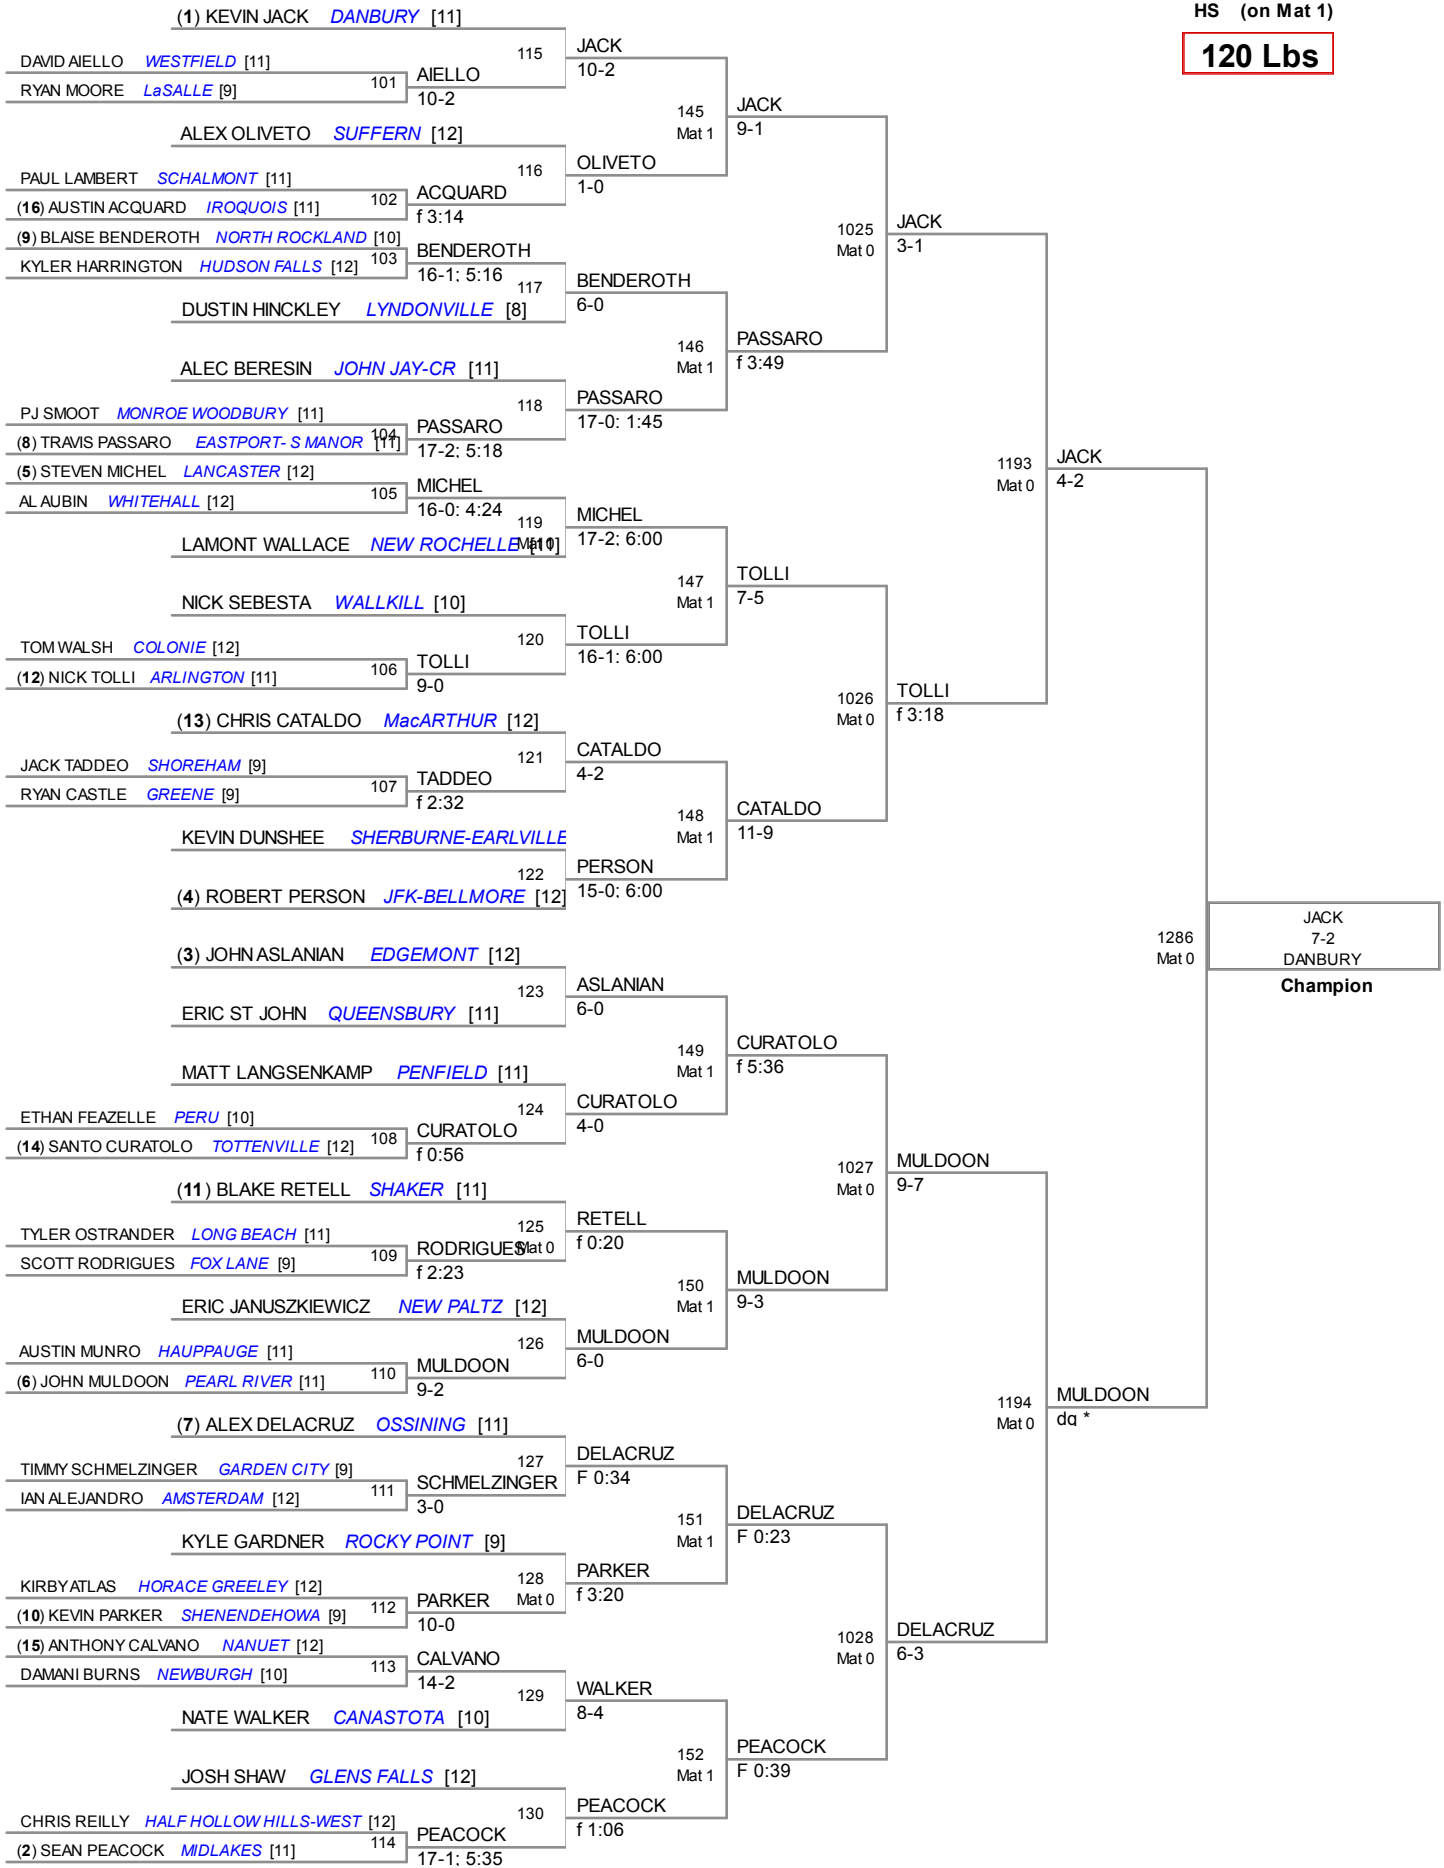

99 Lbs

106 Lbs

113 Lbs

120 Lbs

120 Lbs

TOLLI ARL
1284 Mat 0
BYE OSS
TOLLI for ARLINGTON
5th Place

CURATOLO TOT
1283 Mat 0
RETELL SKR
RETELL 3-0 SHAKER
7th Place

126 Lbs

152 Lbs

152 Lbs

GOLDUP 4-2
LaSALLE
3rd Place

JOSEPH SHE 1258 Mat 0
GOLDUP 7-2

GOLDUP f 1:41
1216 Mat 0

MASTRO YTN 1304 Mat 0
MASTRO 11-0
YORKTOWN
5th Place

AZZANO WAY 1303 Mat 0
AZZANO 2-0
WAYNE
7th Place

COLGAN JC 1156 Mat 0

160 Lbs

160 Lbs

170 Lbs

170 Lbs

182 Lbs

195 Lbs

220 Lbs

285 Lbs