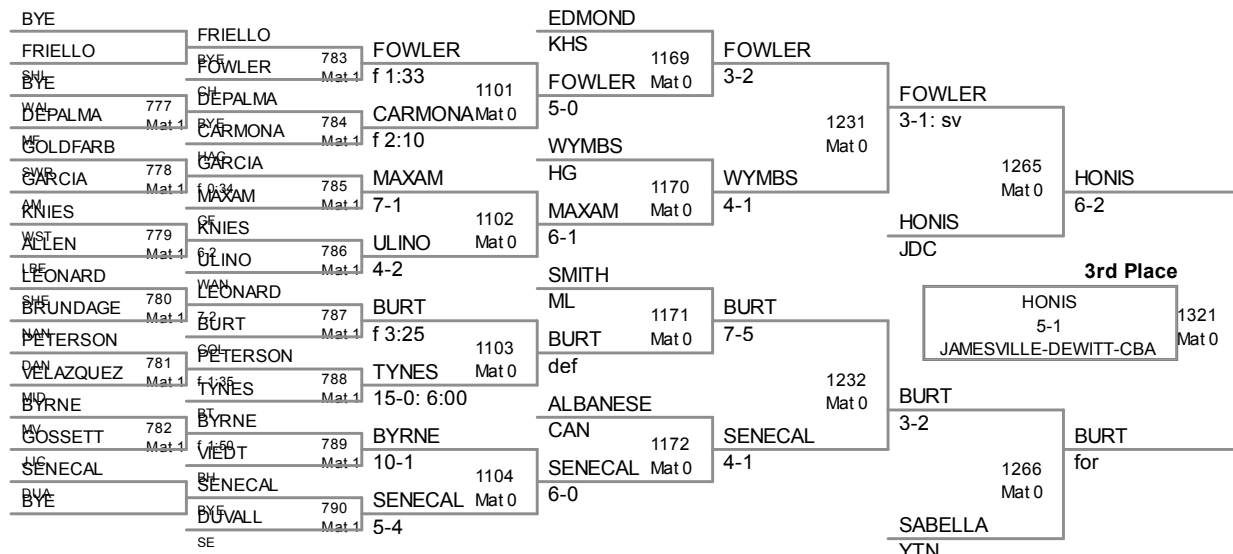

152 Lbs

152 Lbs

GOLDUP 4-2
LaSALLE
3rd Place

JOSEPH SHE 1258 Mat 0
GOLDUP 7-2

GOLDUP f 1:41
1216 Mat 0

MASTRO YTN 1304 Mat 0
MASTRO 11-0
YORKTOWN
5th Place

AZZANO WAY 1303 Mat 0
AZZANO 2-0
WAYNE
7th Place

COLGAN JC 1156 Mat 0

160 Lbs

160 Lbs

170 Lbs

170 Lbs

182 Lbs

195 Lbs

220 Lbs

285 Lbs