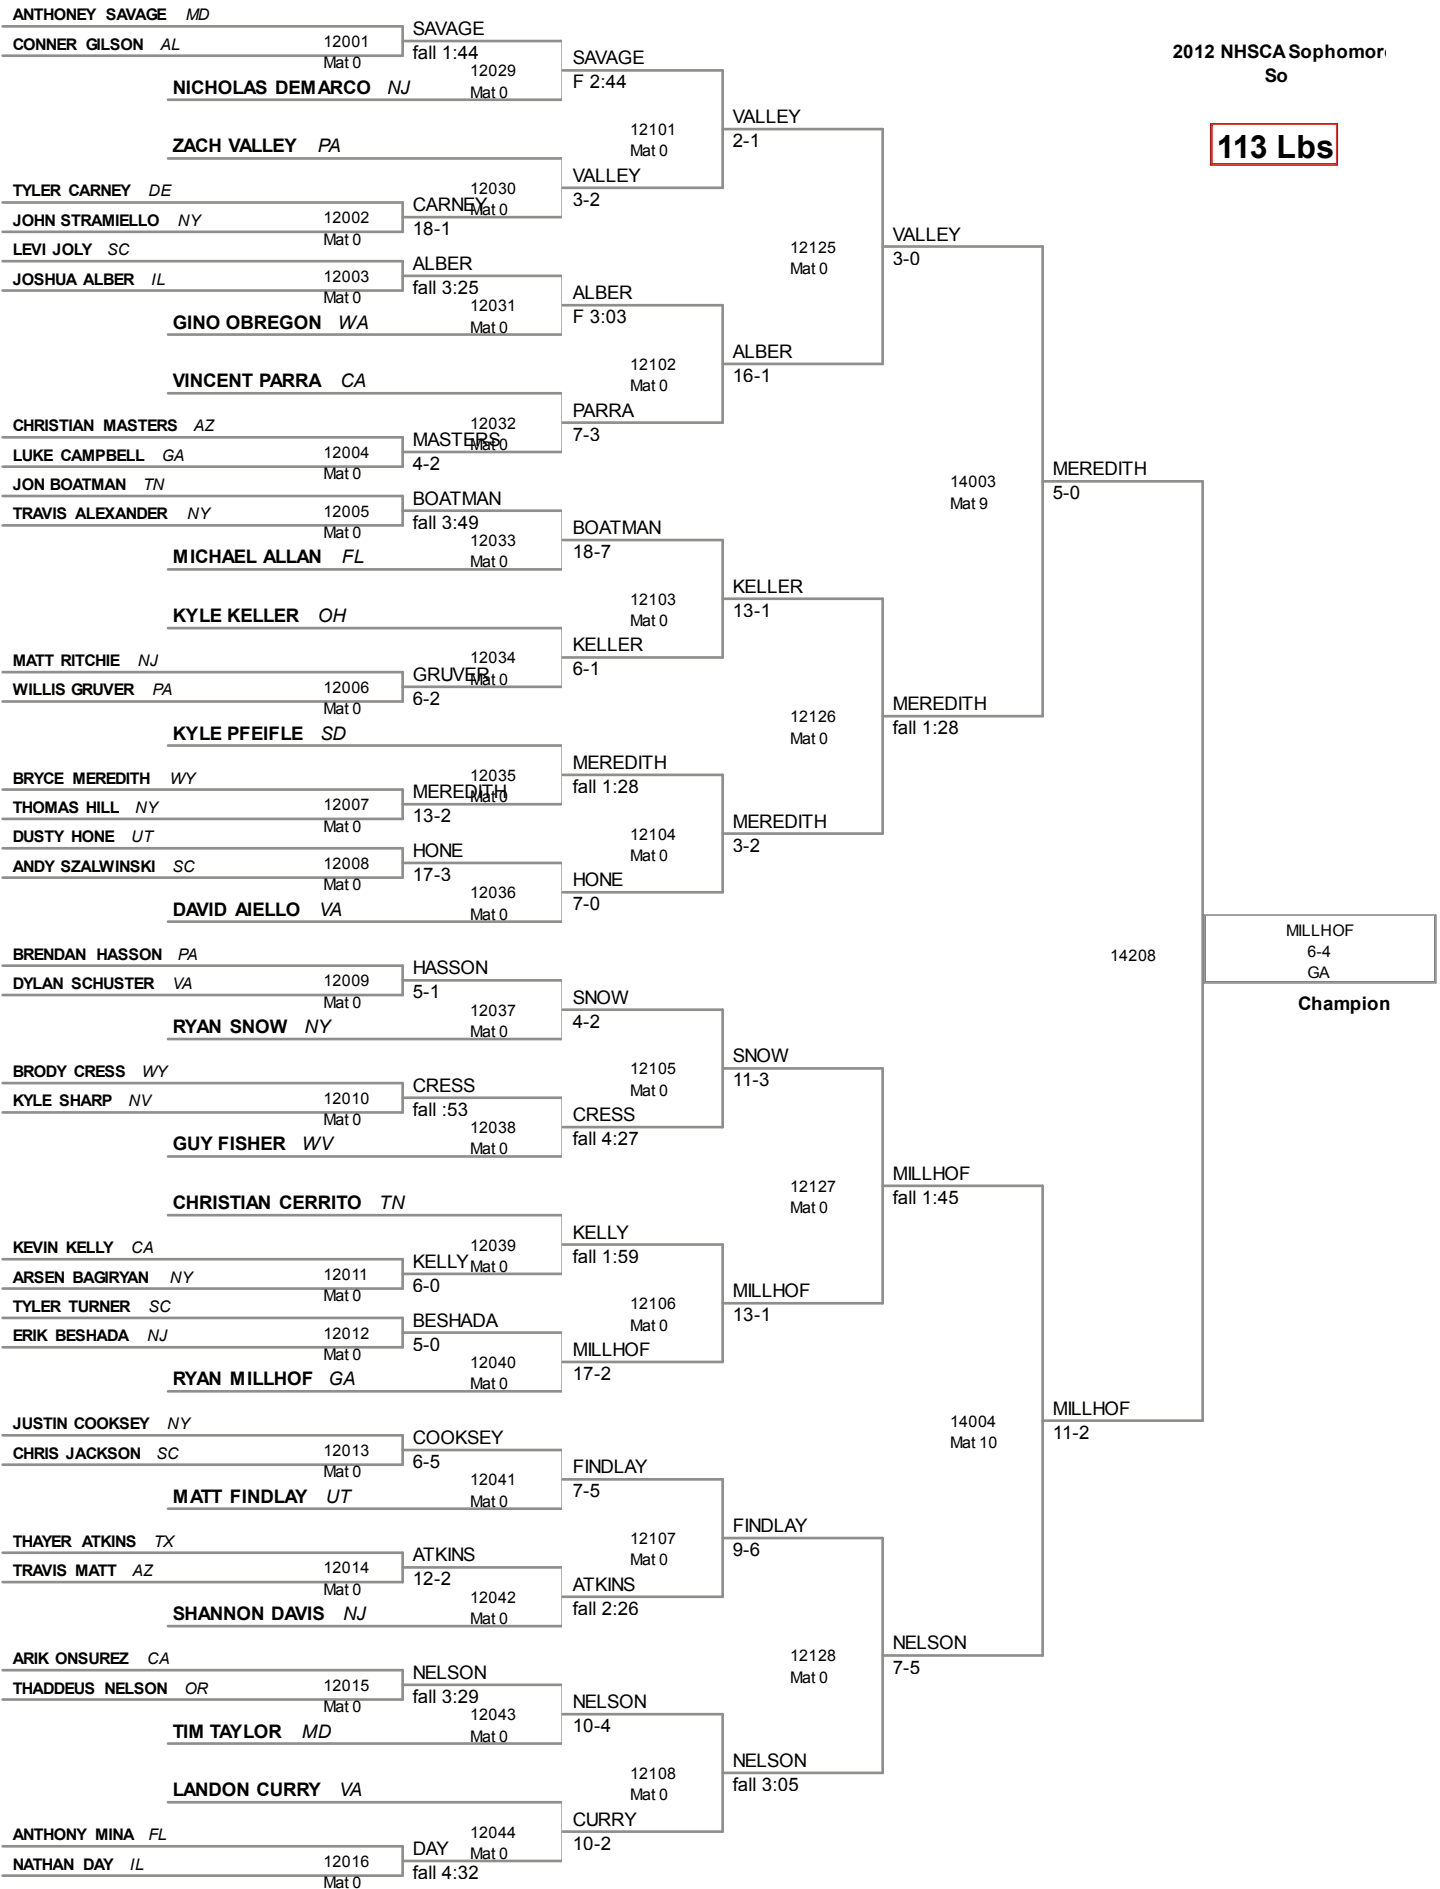

Button

2012 NHSCA Sophomor
So

106 Lbs

106 Lbs

2012 NHSCA Sophomore
So

113 Lbs

113 Lbs

2012 NHSCA Sophomore
So

120 Lbs

120 Lbs

126 Lbs

126 Lbs

PENTE MD 14214 vs SMITH OH 3-1 OH
5th Place

COSTER CA 14213 vs COSTER fall 1:59 CA
7th Place

138 Lbs

138 Lbs

152 Lbs

170 Lbs

182 Lbs

195 Lbs

220 Lbs