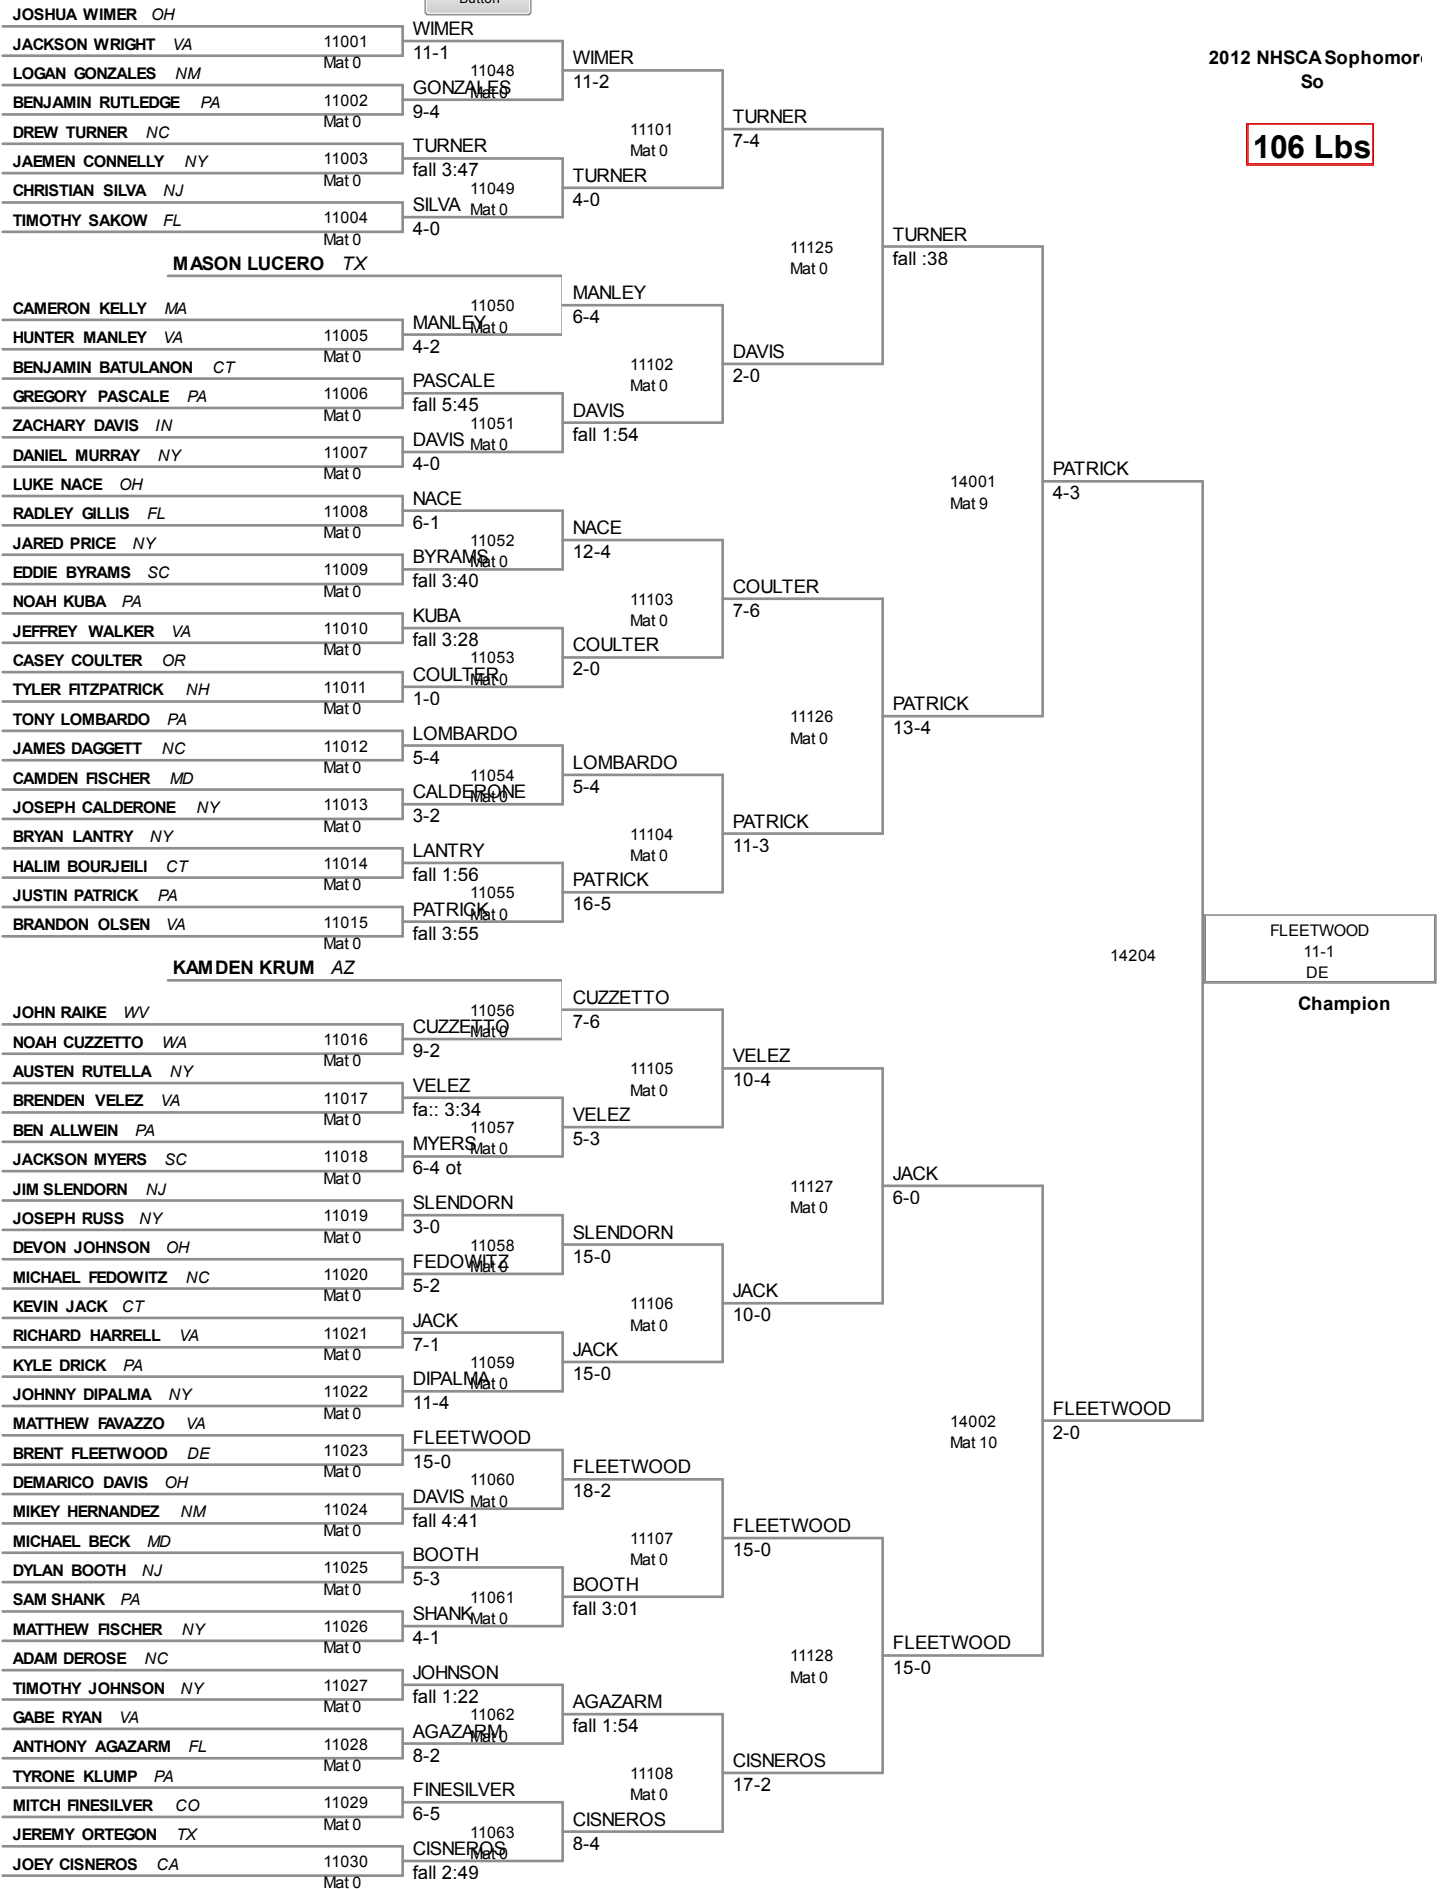

Button

2012 NHSCA Sophomor
So

106 Lbs

106 Lbs

2012 NHSCA Sophomore
So

113 Lbs

113 Lbs

2012 NHSCA Sophomore
So

120 Lbs

120 Lbs

126 Lbs

126 Lbs

PENTE MD 14214 vs SMITH OH 3-1 OH
5th Place

COSTER CA 14213 vs COSTER fall 1:59 CA
7th Place

138 Lbs

138 Lbs

152 Lbs

170 Lbs

182 Lbs

195 Lbs

220 Lbs