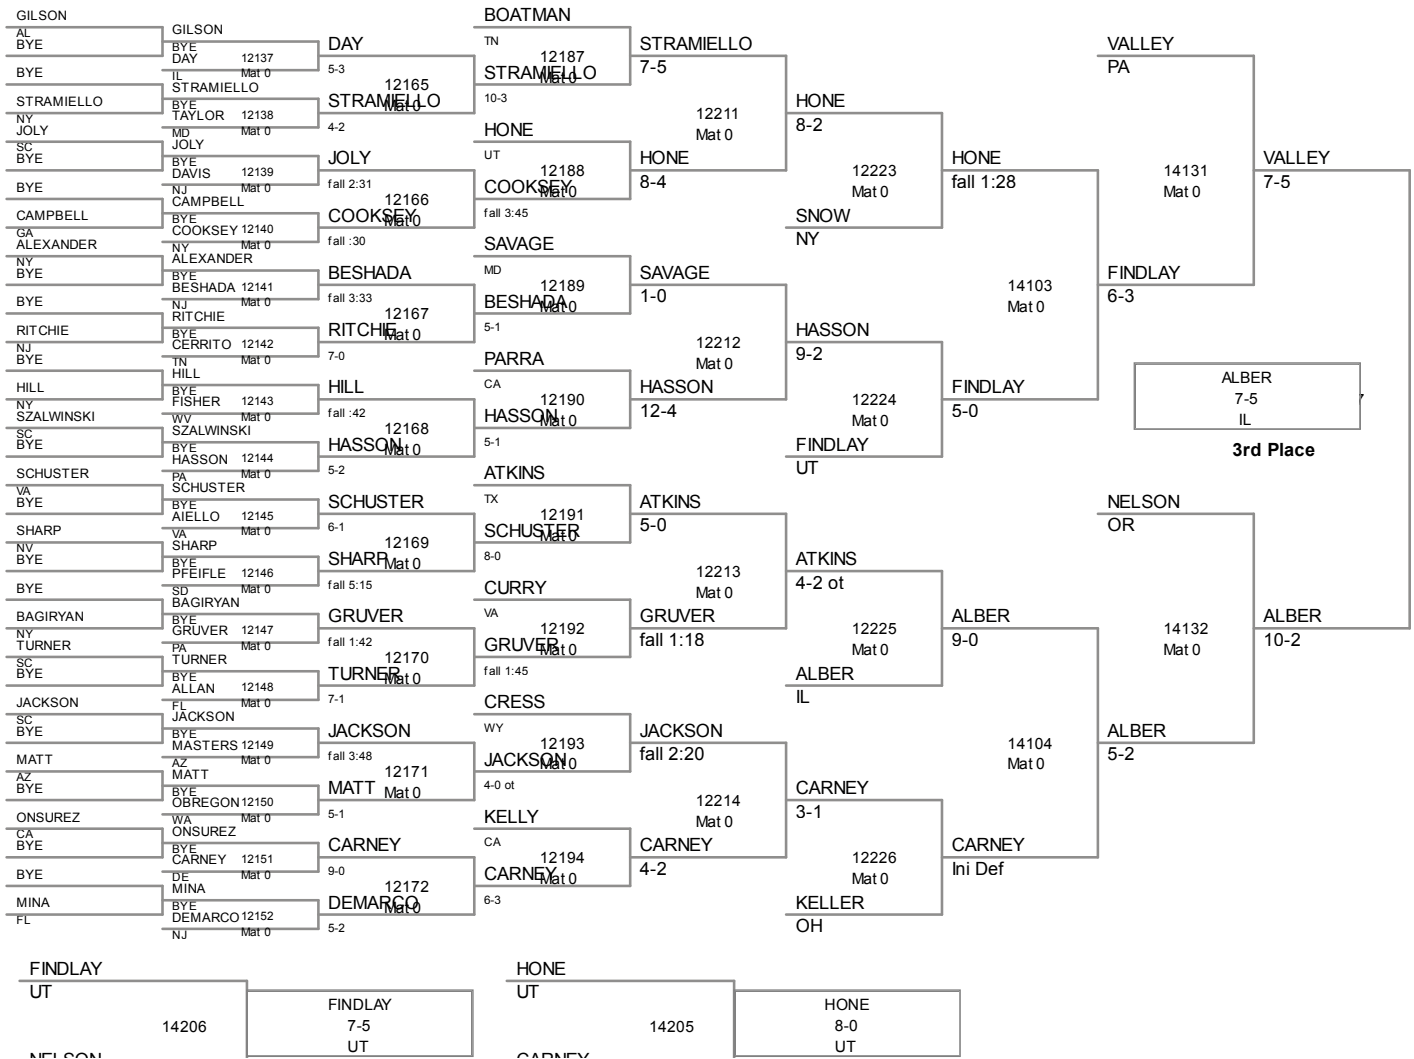

Button

2012 NHSCA Sophomor
So

106 Lbs

106 Lbs

2012 NHSCA Sophomore
So

113 Lbs

113 Lbs

2012 NHSCA Sophomore
So

120 Lbs

120 Lbs

126 Lbs

126 Lbs

PENTE MD 14214 vs SMITH OH 3-1 OH
5th Place

COSTER CA 14213 vs COSTER fall 1:59 CA
7th Place

138 Lbs

138 Lbs

152 Lbs

170 Lbs

182 Lbs

195 Lbs

220 Lbs