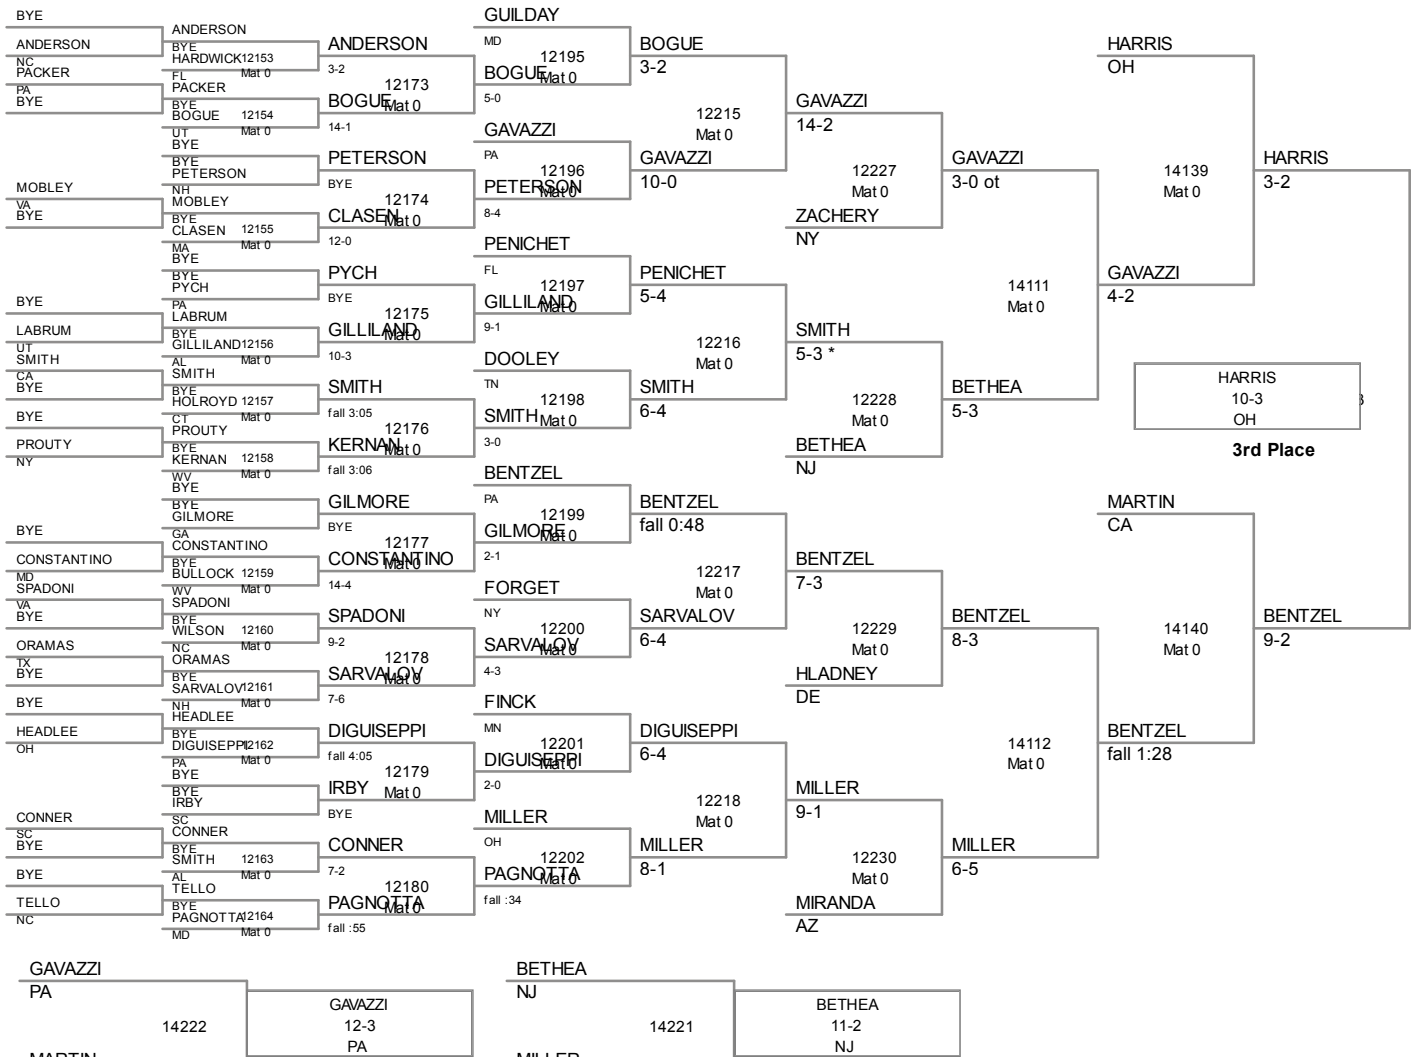

120 Lbs

120 Lbs

126 Lbs

126 Lbs

PENTE MD 14214 vs SMITH OH 3-1 OH
5th Place

COSTER CA 14213 vs COSTER fall 1:59 CA
7th Place

138 Lbs

138 Lbs

152 Lbs

170 Lbs

182 Lbs

195 Lbs

220 Lbs