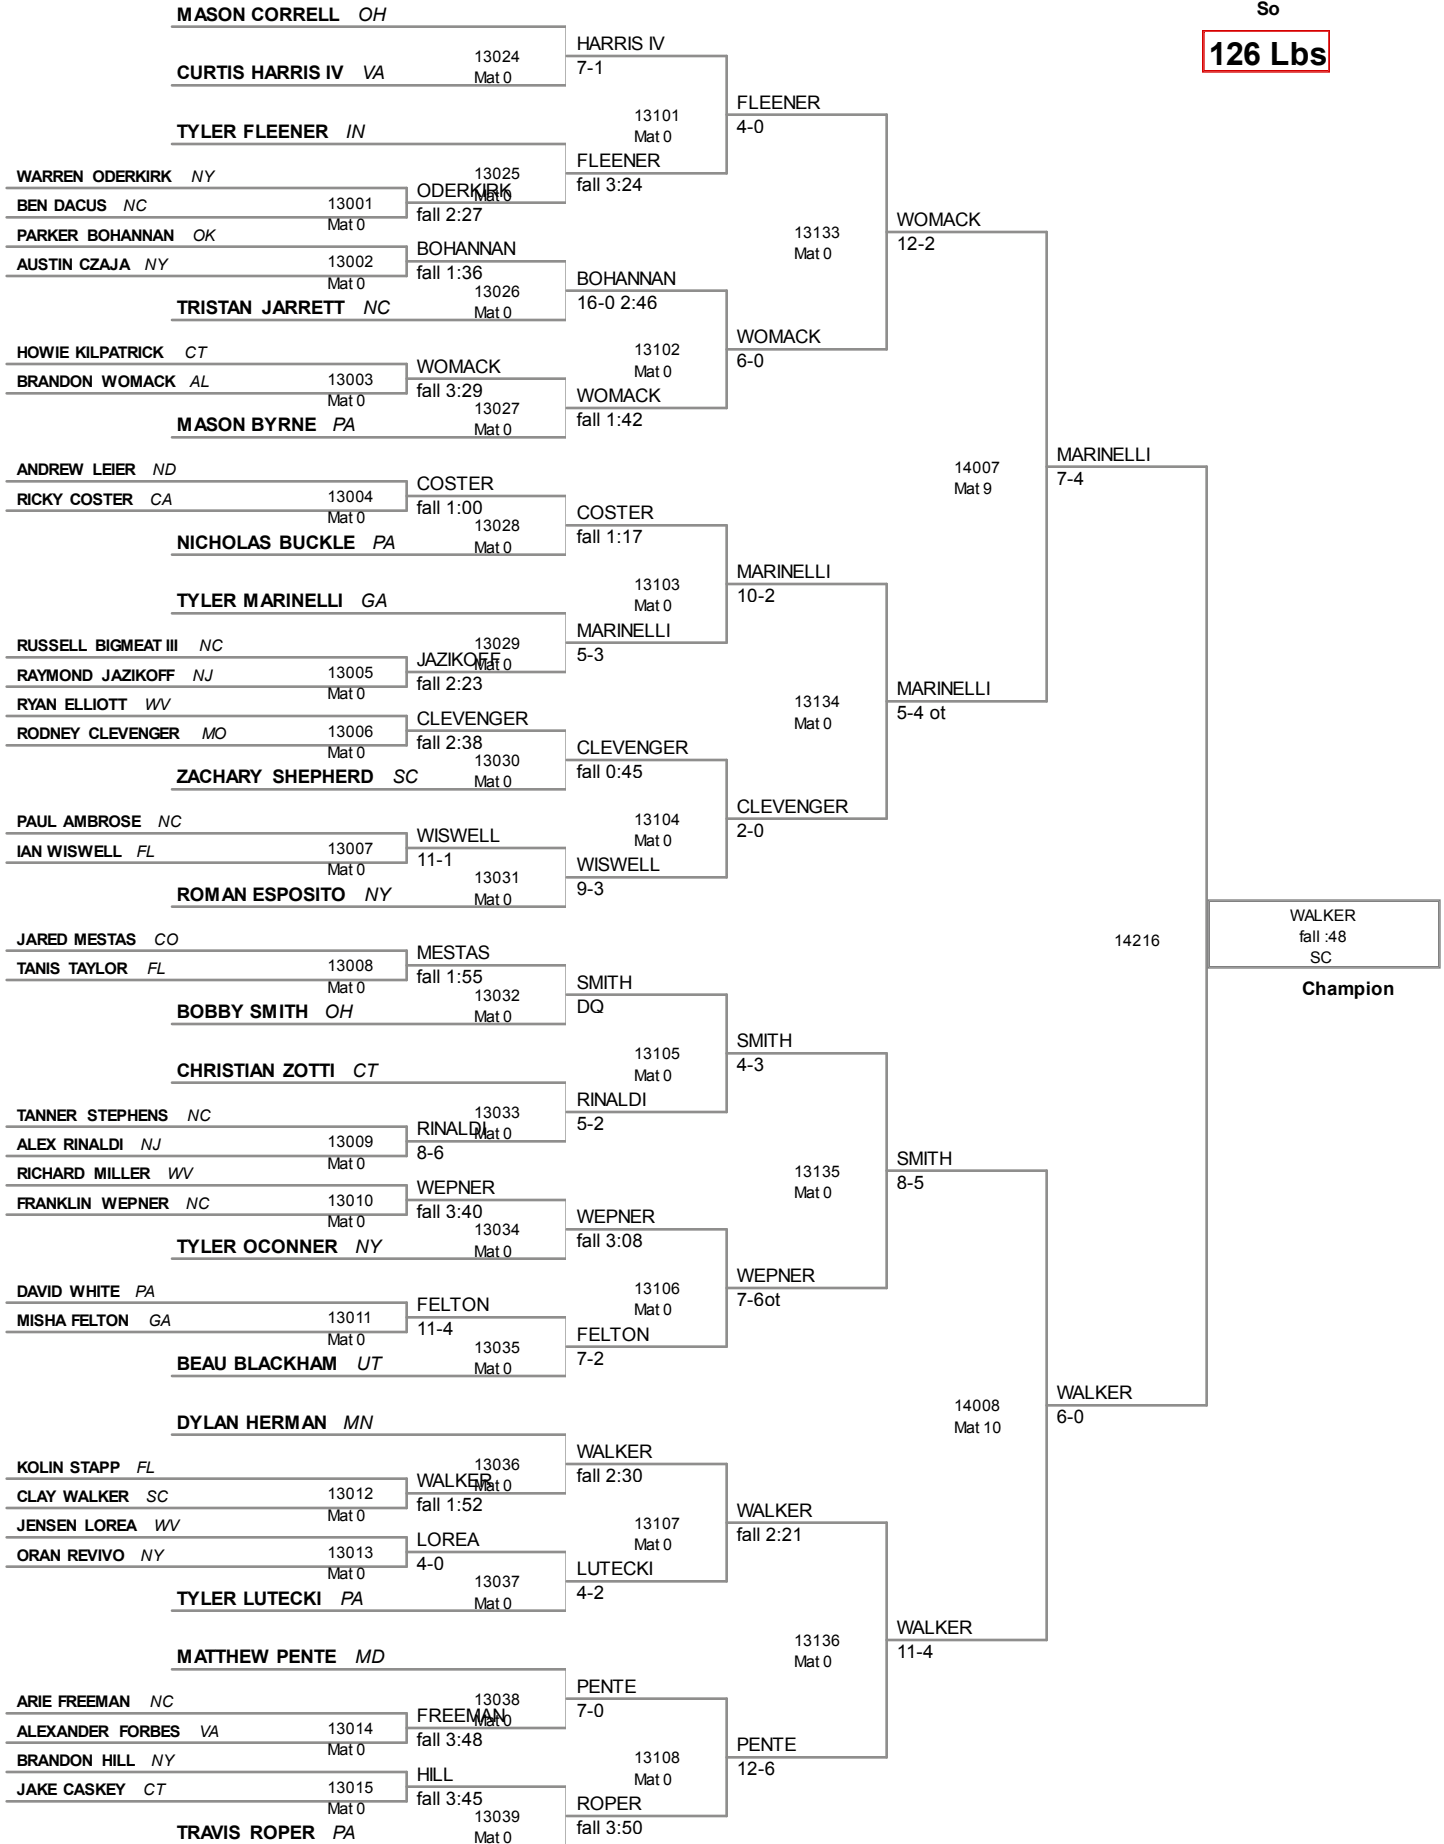

Button

2012 NHSCA Sophomor
So

106 Lbs

106 Lbs

2012 NHSCA Sophomore
So

113 Lbs

113 Lbs

2012 NHSCA Sophomore
So

120 Lbs

120 Lbs

126 Lbs

126 Lbs

PENTE MD 14214 vs SMITH OH 3-1 OH
5th Place

COSTER CA 14213 vs COSTER fall 1:59 CA
7th Place

138 Lbs

138 Lbs

152 Lbs

170 Lbs

182 Lbs

195 Lbs

220 Lbs