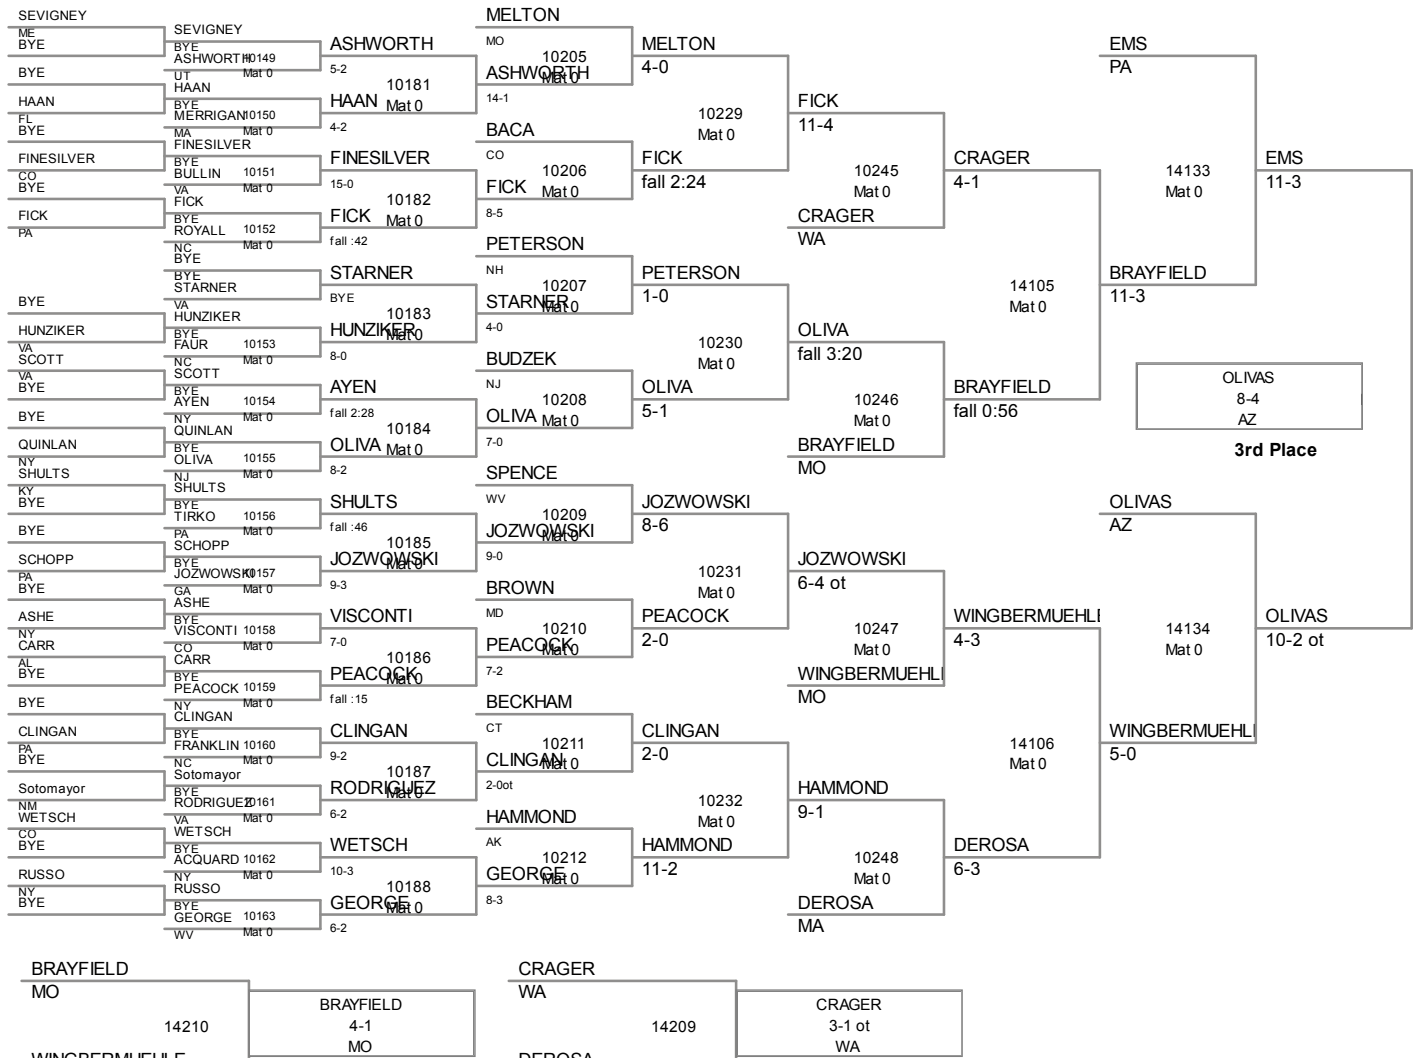

Button

2012 NHSCA Sophomor
So

106 Lbs

106 Lbs

2012 NHSCA Sophomore
So

113 Lbs

113 Lbs

2012 NHSCA Sophomore
So

120 Lbs

120 Lbs

126 Lbs

126 Lbs

PENTE MD 14214 vs SMITH OH 3-1 OH
5th Place

COSTER CA 14213 vs COSTER fall 1:59 CA
7th Place

138 Lbs

138 Lbs

152 Lbs

170 Lbs

182 Lbs

195 Lbs

220 Lbs