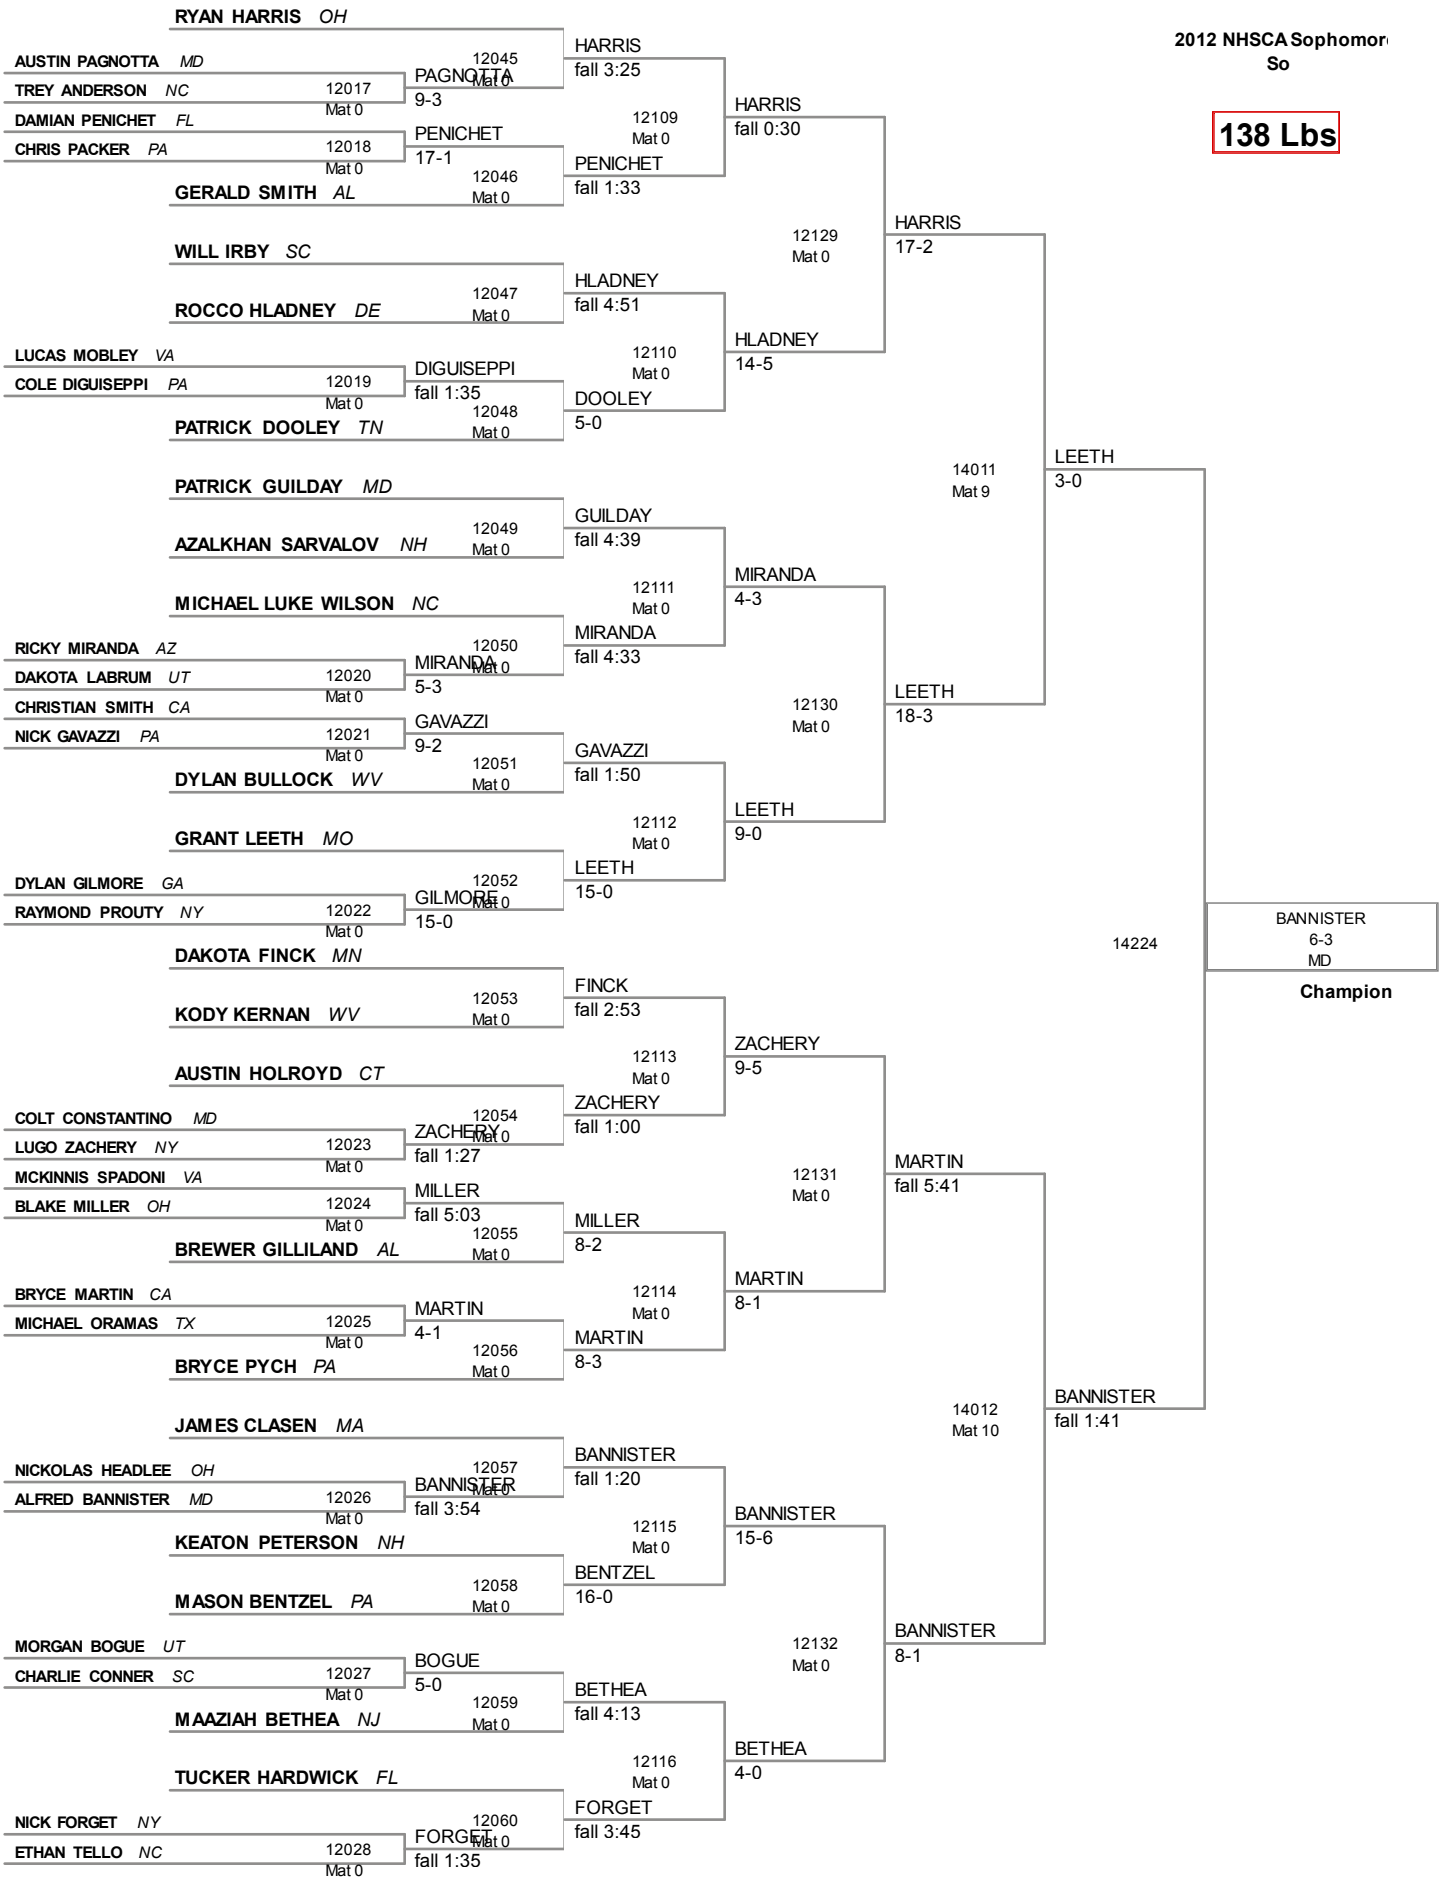

120 Lbs

120 Lbs

126 Lbs

126 Lbs

PENTE MD 14214 vs SMITH OH 3-1 OH
5th Place

COSTER CA 14213 vs COSTER fall 1:59 CA
7th Place

138 Lbs

138 Lbs

152 Lbs

170 Lbs

182 Lbs

195 Lbs

220 Lbs