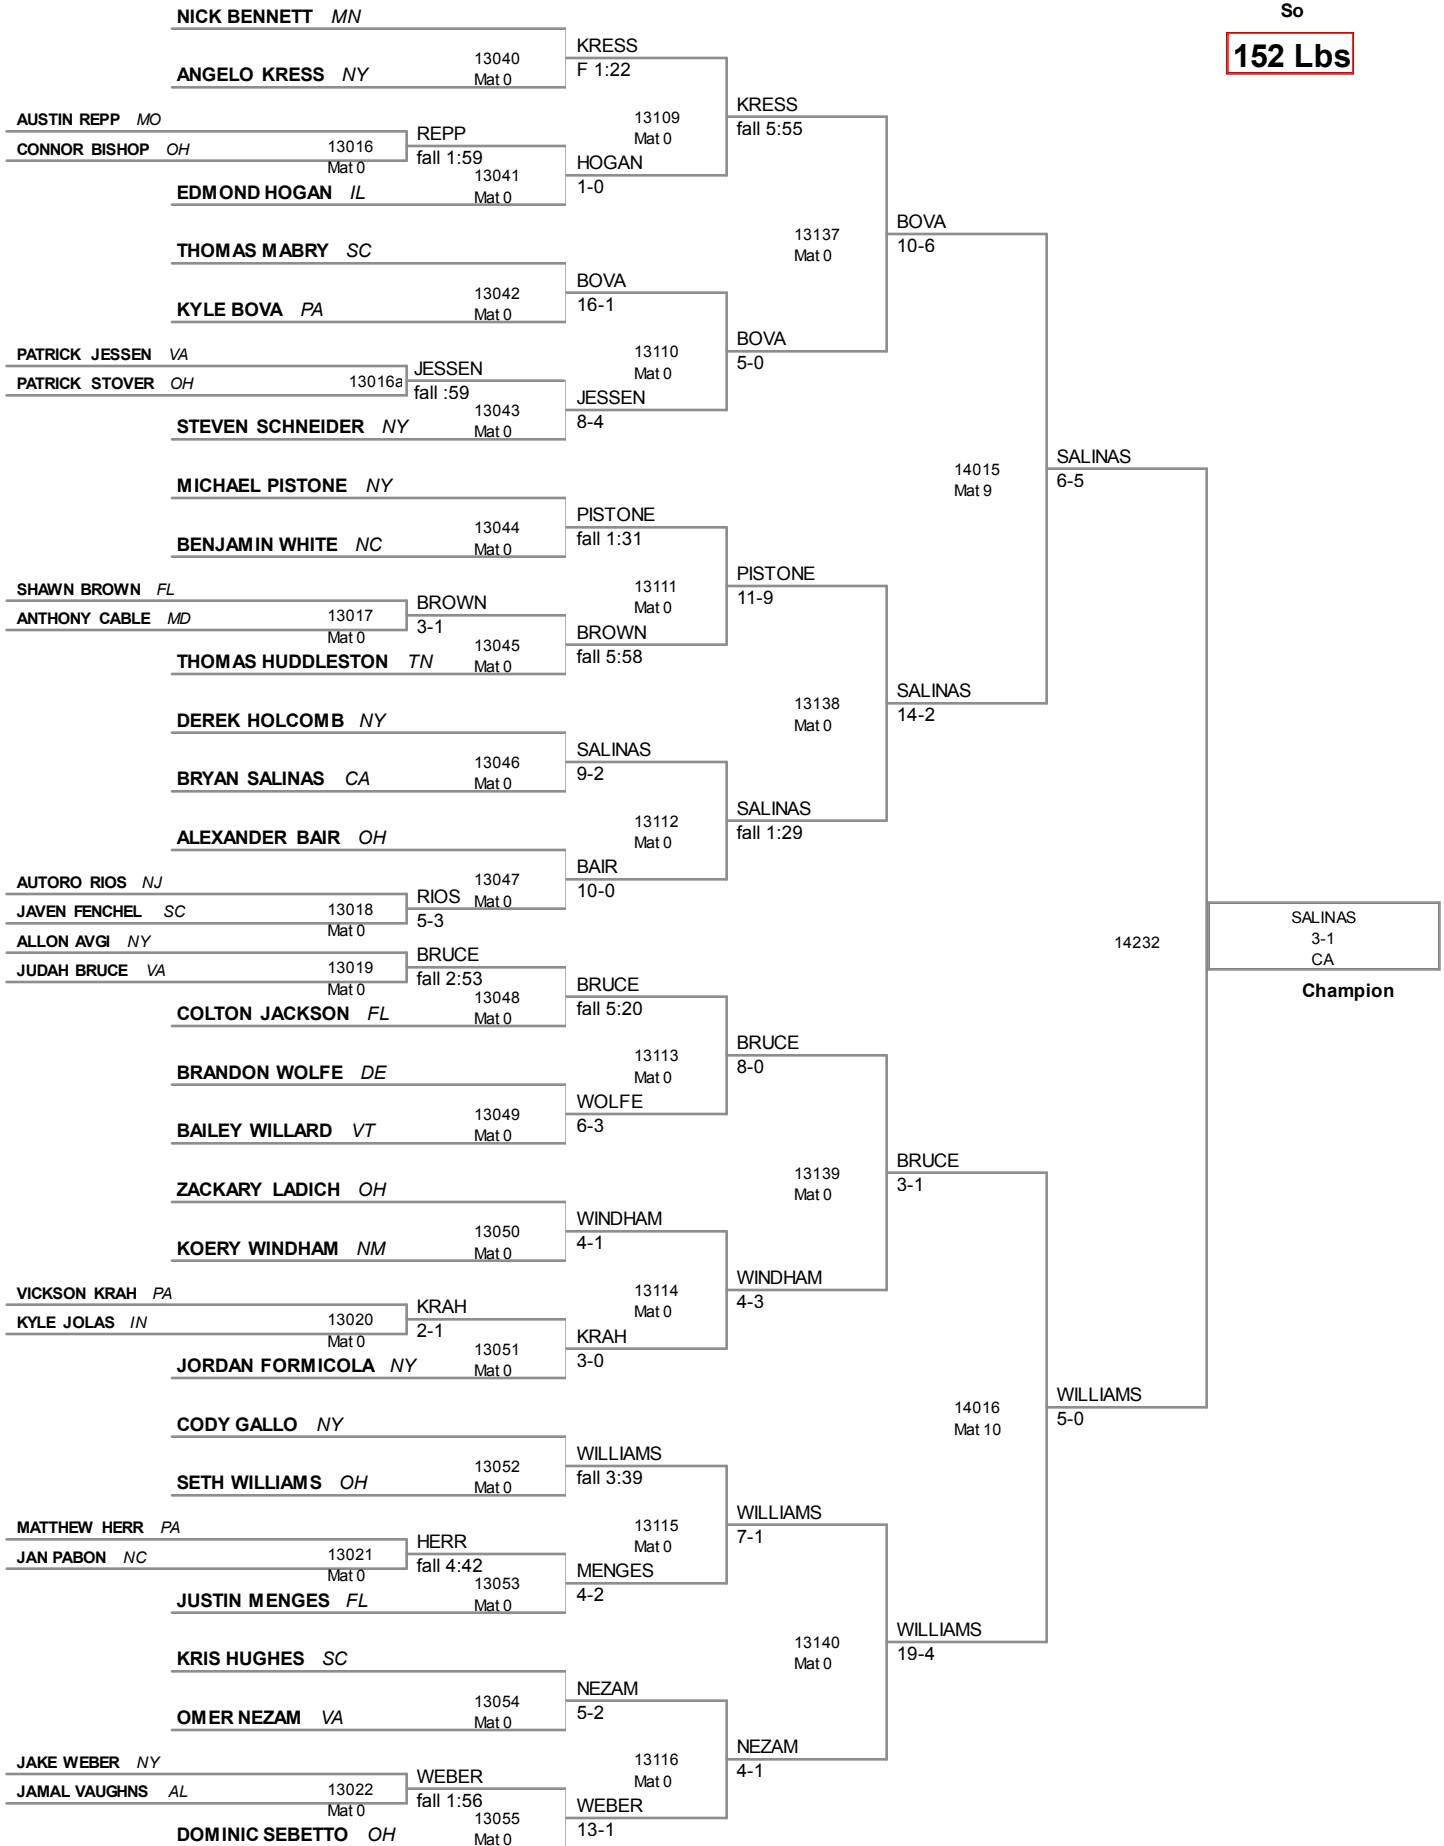

120 Lbs

120 Lbs

126 Lbs

126 Lbs

PENTE MD 14214 vs SMITH OH 3-1 OH
5th Place

COSTER CA 14213 vs COSTER fall 1:59 CA
7th Place

138 Lbs

138 Lbs

152 Lbs

170 Lbs

182 Lbs

195 Lbs

220 Lbs