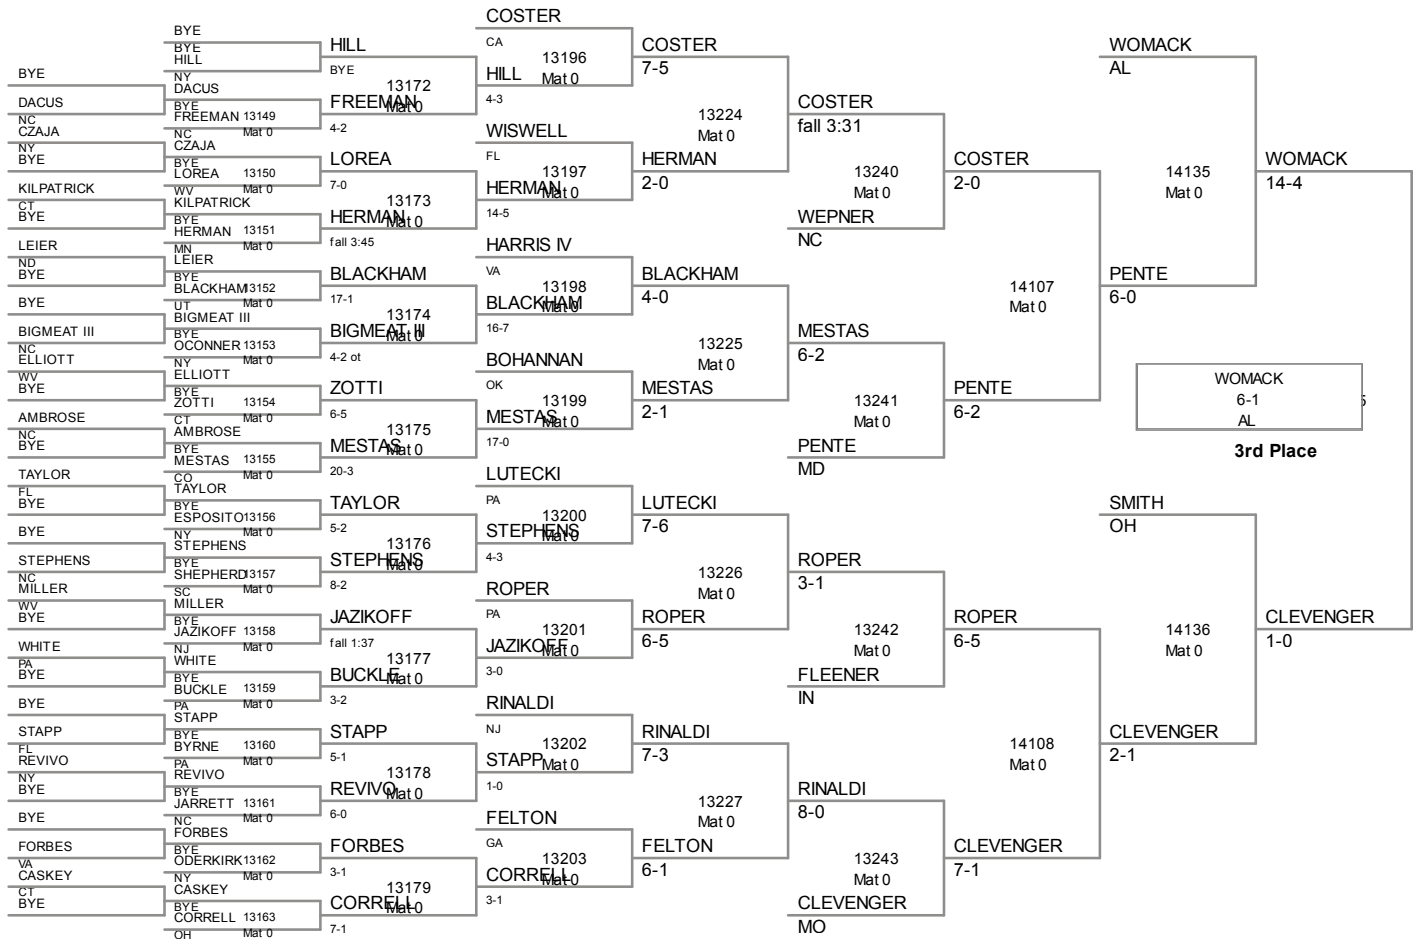

120 Lbs

120 Lbs

126 Lbs

126 Lbs

PENTE MD 14214 vs SMITH OH 3-1 OH
5th Place

COSTER CA 14213 vs COSTER fall 1:59 CA
7th Place

138 Lbs

138 Lbs

152 Lbs

170 Lbs

182 Lbs

195 Lbs

220 Lbs