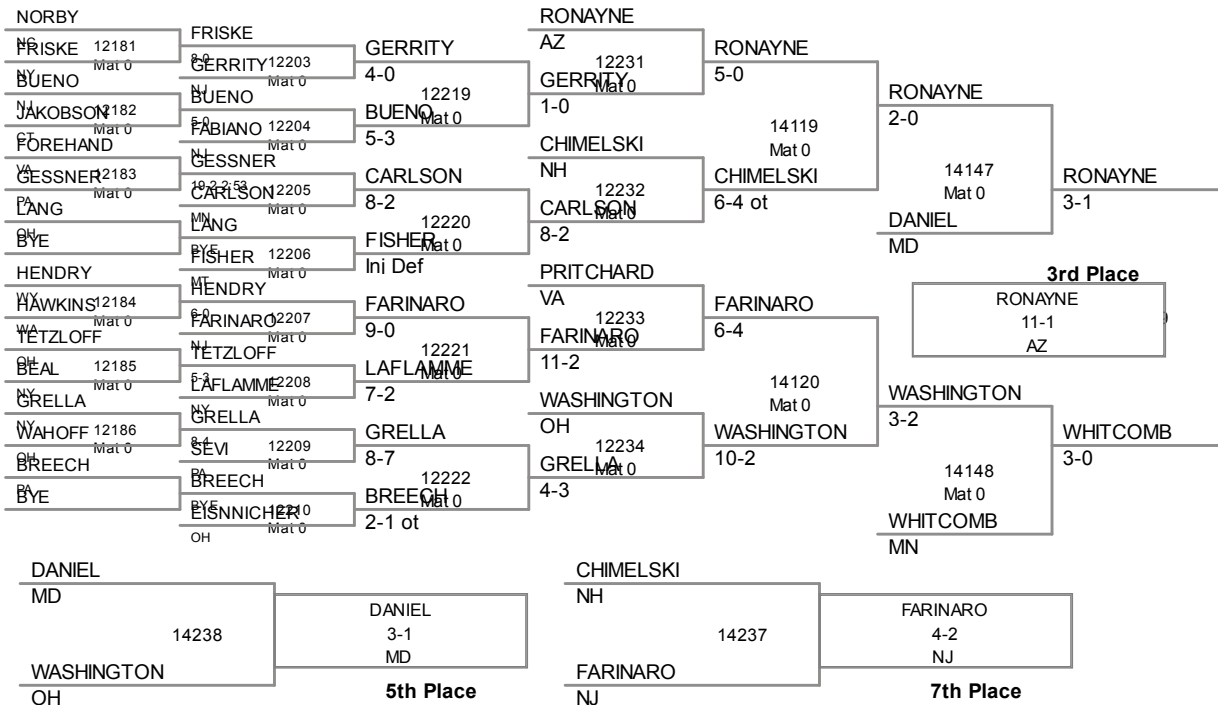

120 Lbs

120 Lbs

126 Lbs

126 Lbs

PENTE MD 14214 vs SMITH OH 3-1 OH
5th Place

COSTER CA 14213 vs COSTER fall 1:59 CA
7th Place

138 Lbs

138 Lbs

152 Lbs

170 Lbs

182 Lbs

195 Lbs

220 Lbs