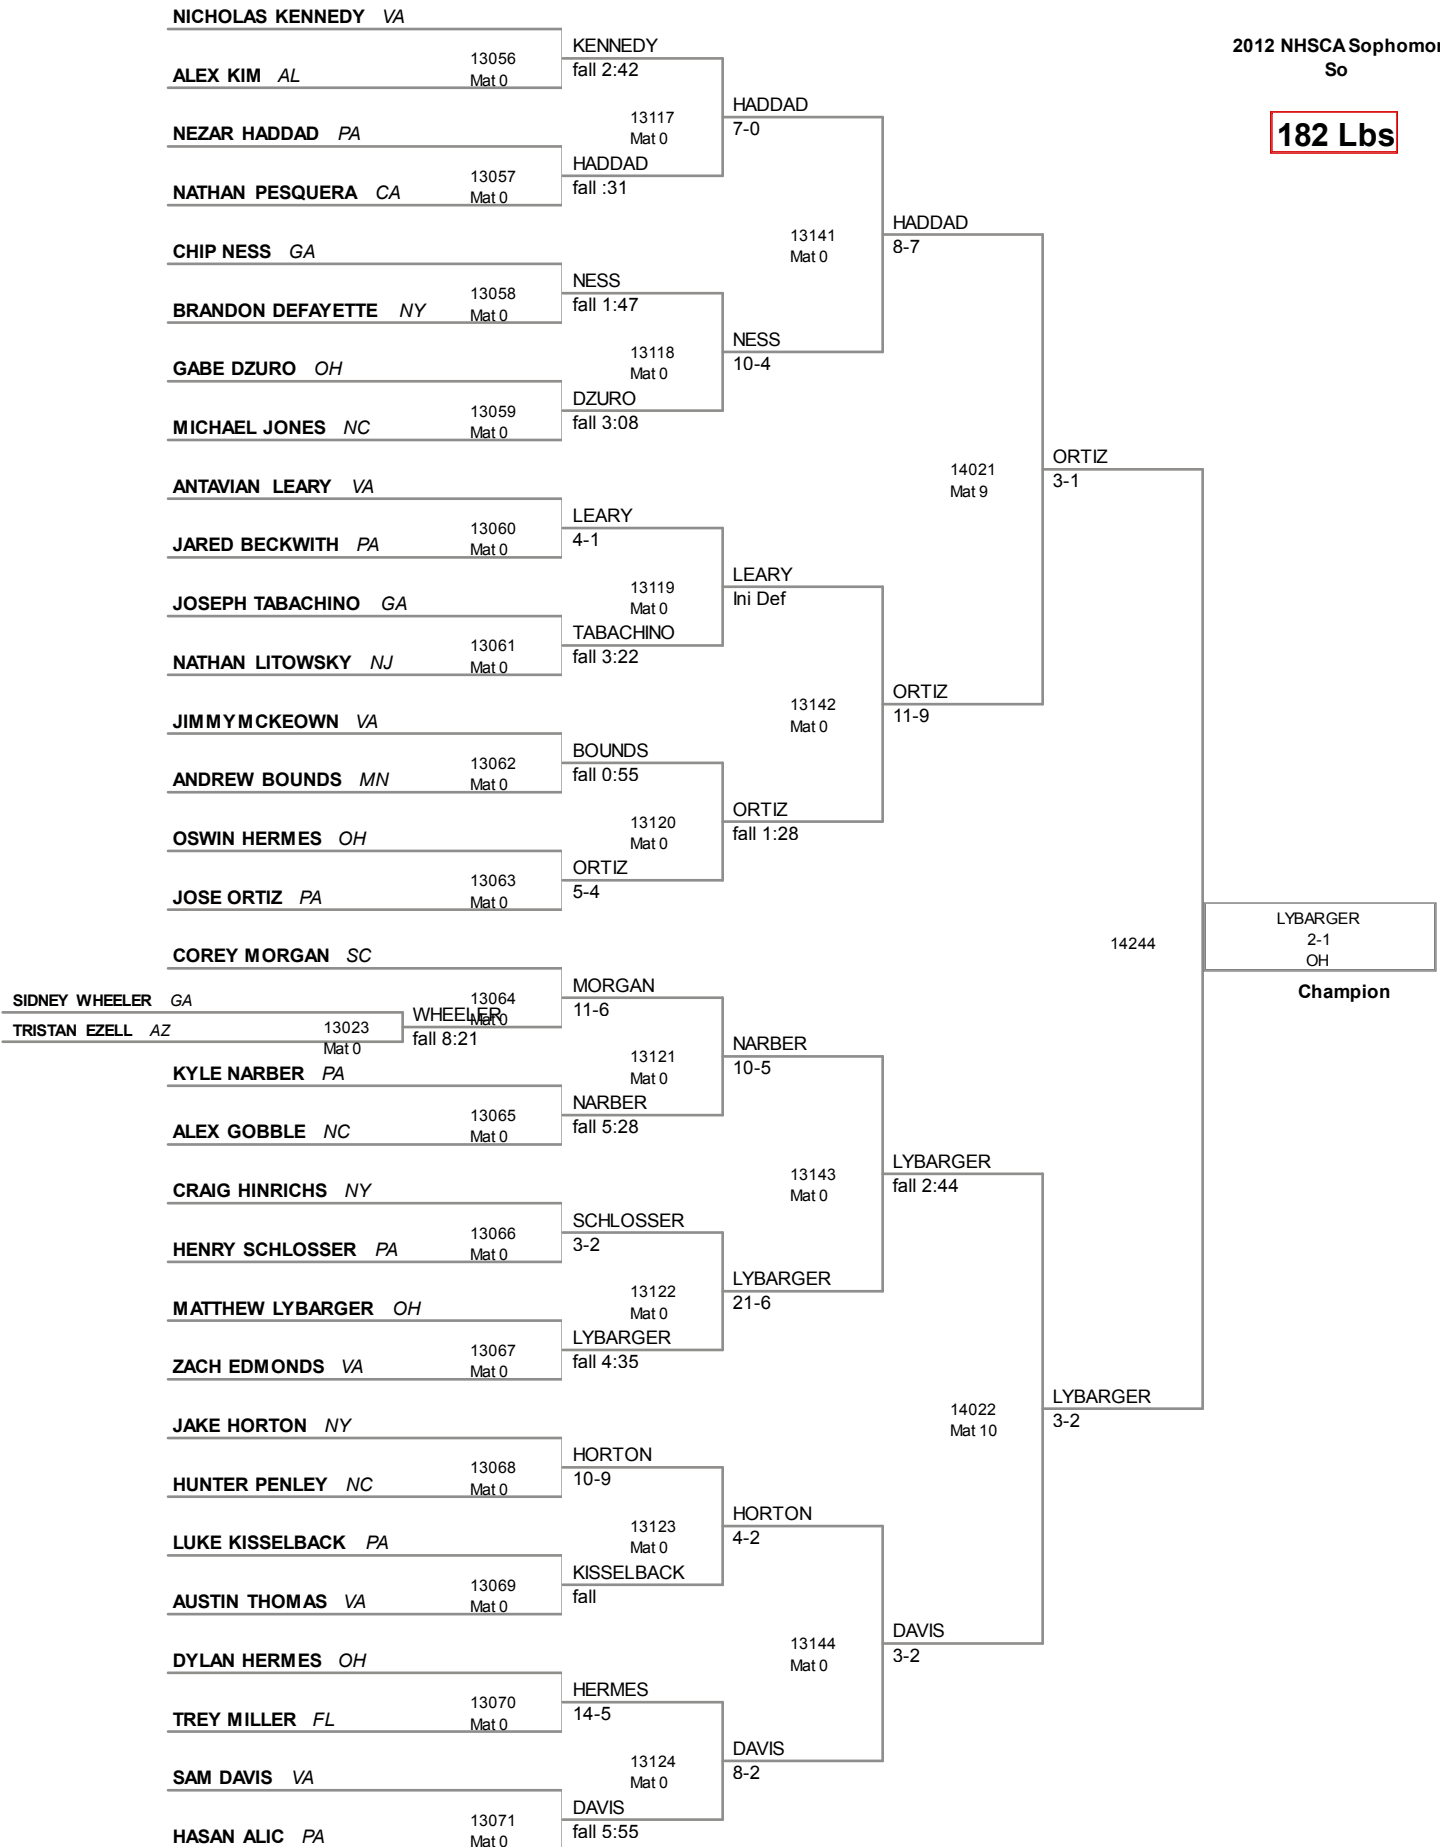

120 Lbs

120 Lbs

126 Lbs

126 Lbs

PENTE MD 14214 vs SMITH OH 3-1 OH
5th Place

COSTER CA 14213 vs COSTER fall 1:59 CA
7th Place

138 Lbs

138 Lbs

152 Lbs

170 Lbs

182 Lbs

195 Lbs

220 Lbs