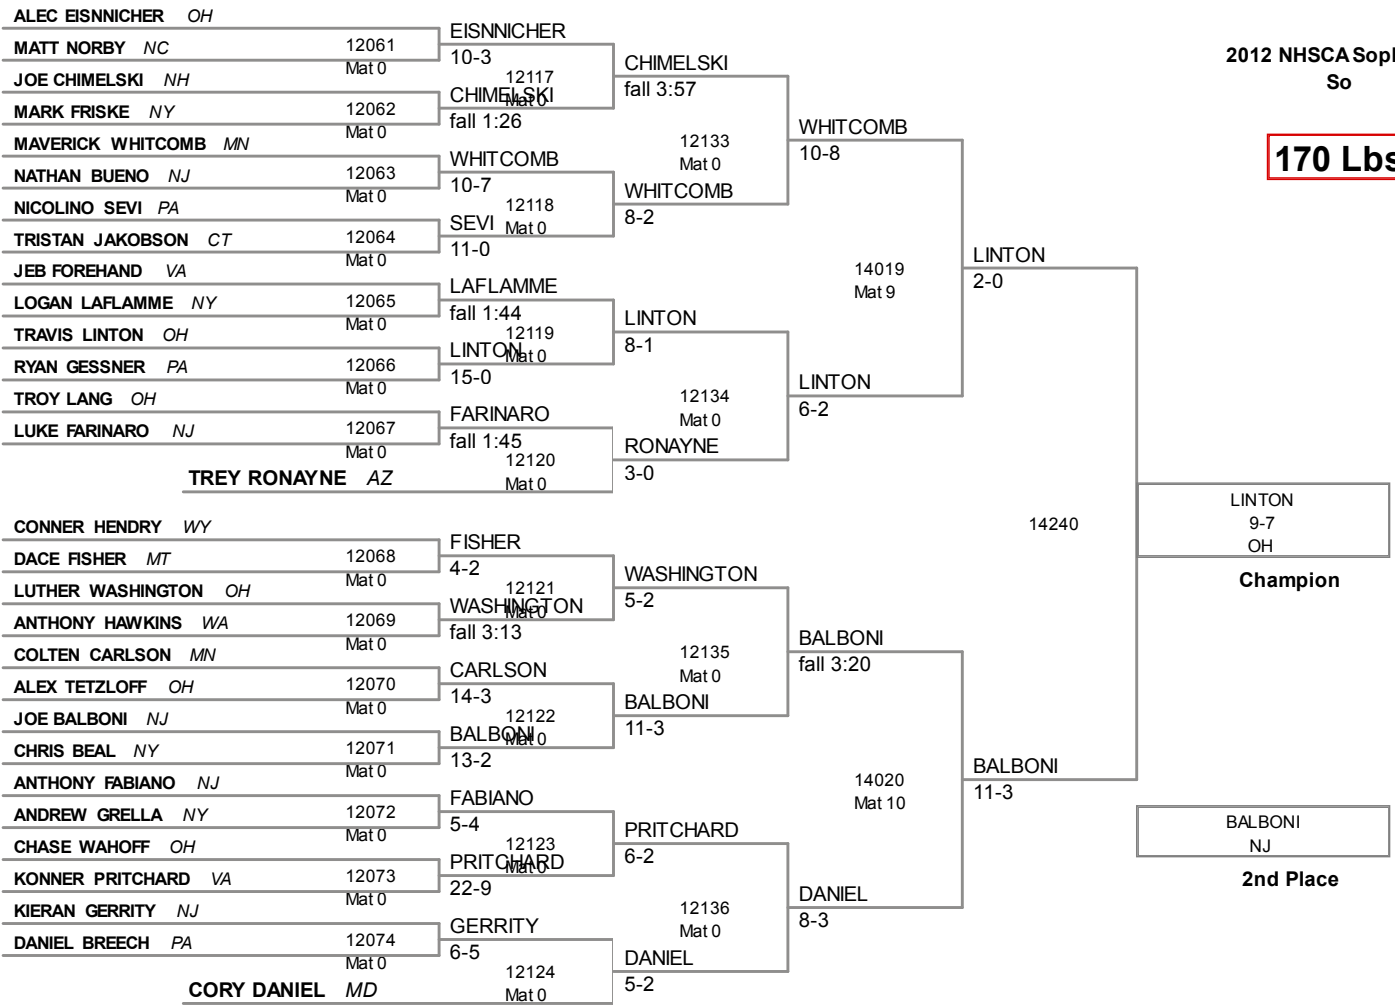

120 Lbs

120 Lbs

126 Lbs

126 Lbs

PENTE MD 14214 vs SMITH OH 3-1 OH
5th Place

COSTER CA 14213 vs COSTER fall 1:59 CA
7th Place

138 Lbs

138 Lbs

152 Lbs

170 Lbs

182 Lbs

195 Lbs

220 Lbs