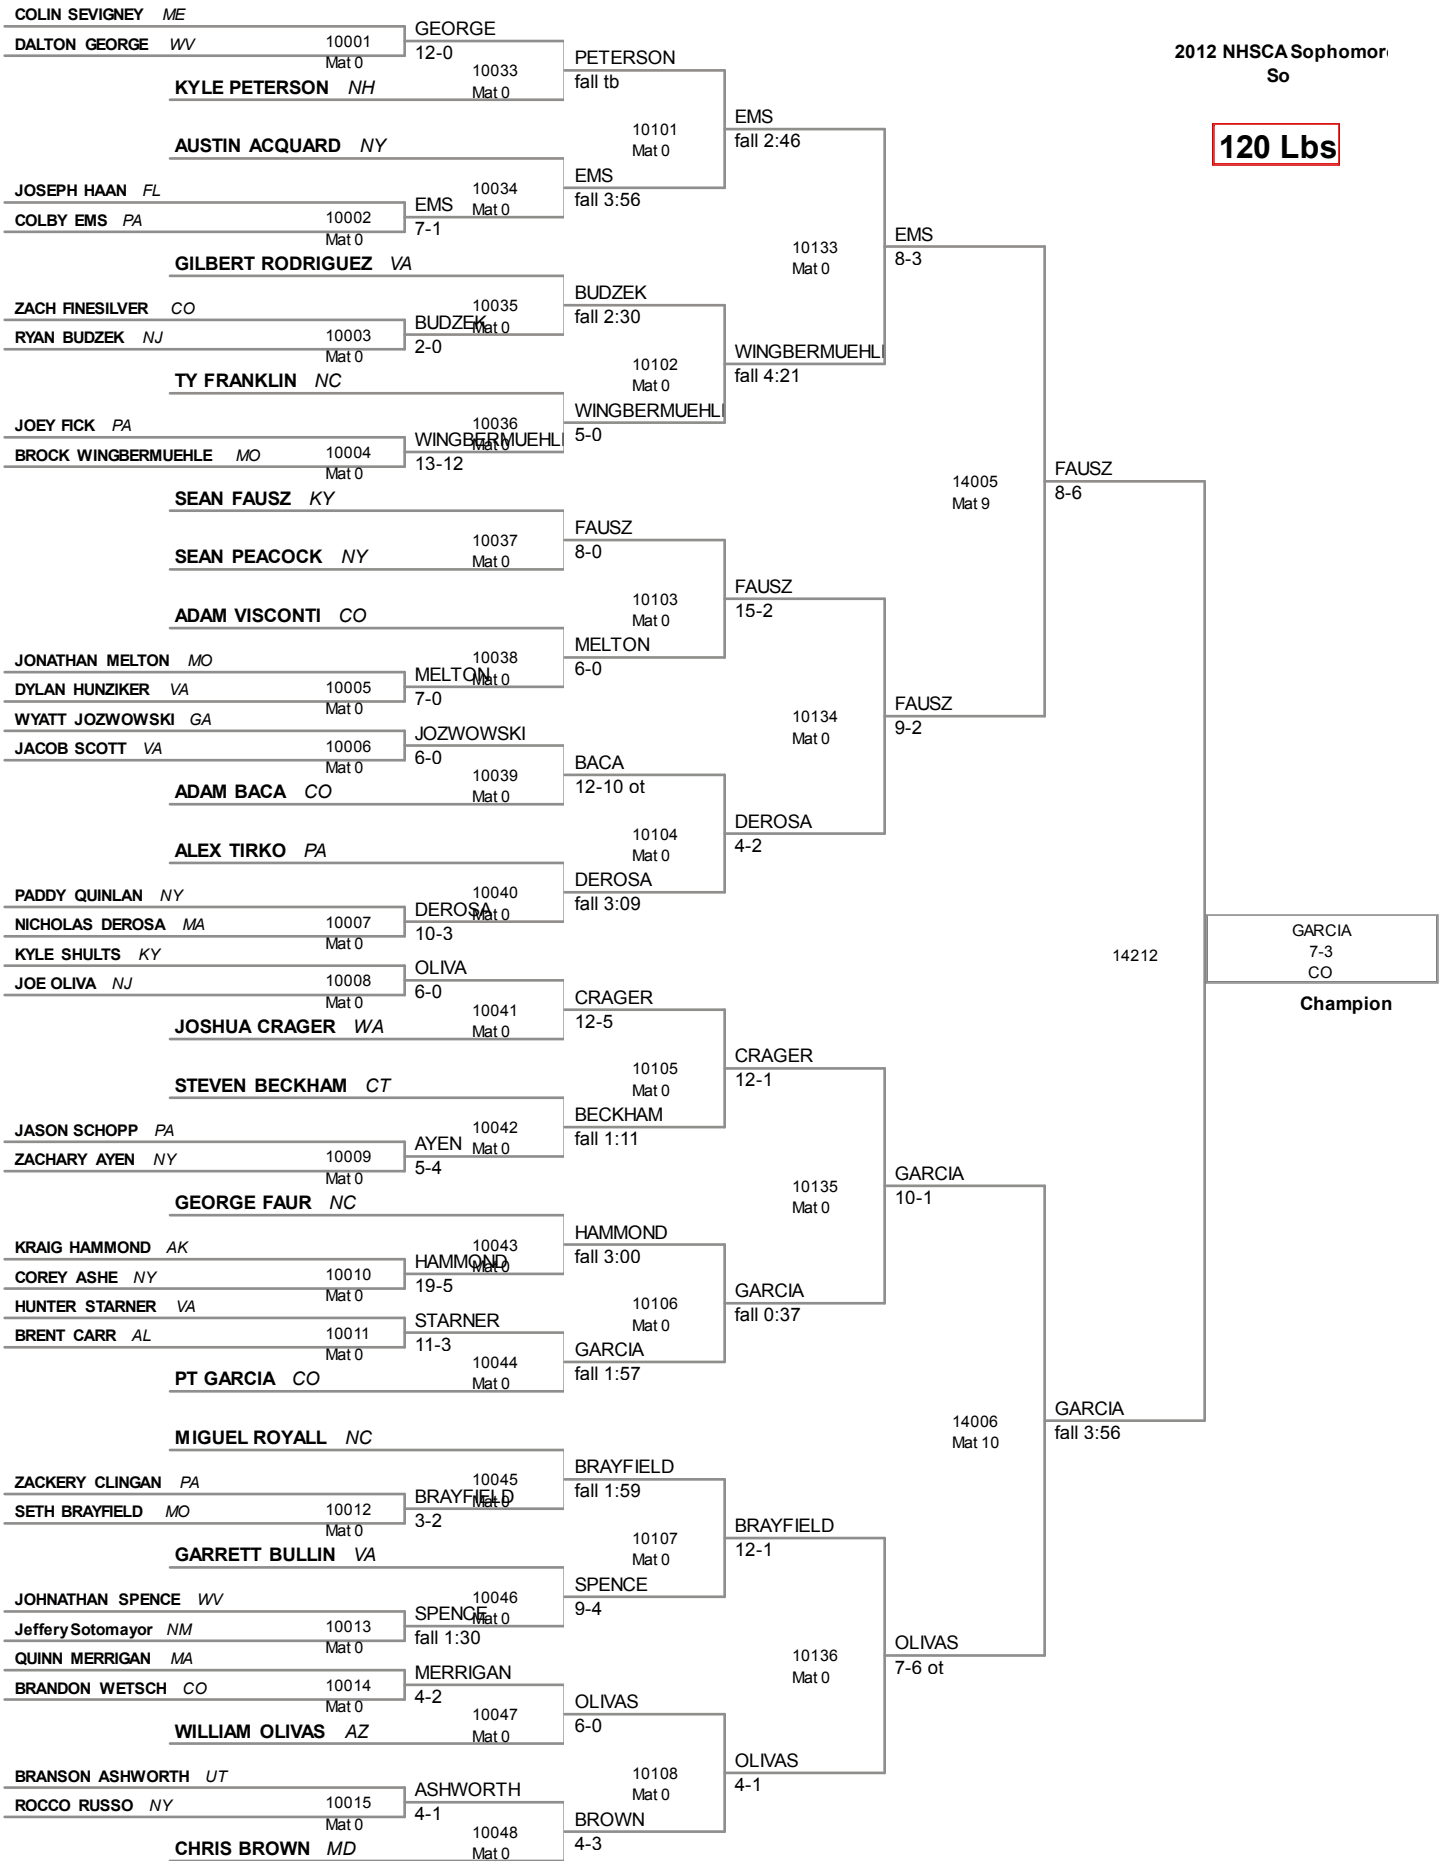

Button

2012 NHSCA Sophomor
So

106 Lbs

106 Lbs

2012 NHSCA Sophomore
So

113 Lbs

113 Lbs

2012 NHSCA Sophomore
So

120 Lbs

120 Lbs

126 Lbs

126 Lbs

PENTE MD 14214 vs SMITH OH 3-1 OH
5th Place

COSTER CA 14213 vs COSTER fall 1:59 CA
7th Place

138 Lbs

138 Lbs

152 Lbs

170 Lbs

182 Lbs

195 Lbs

220 Lbs