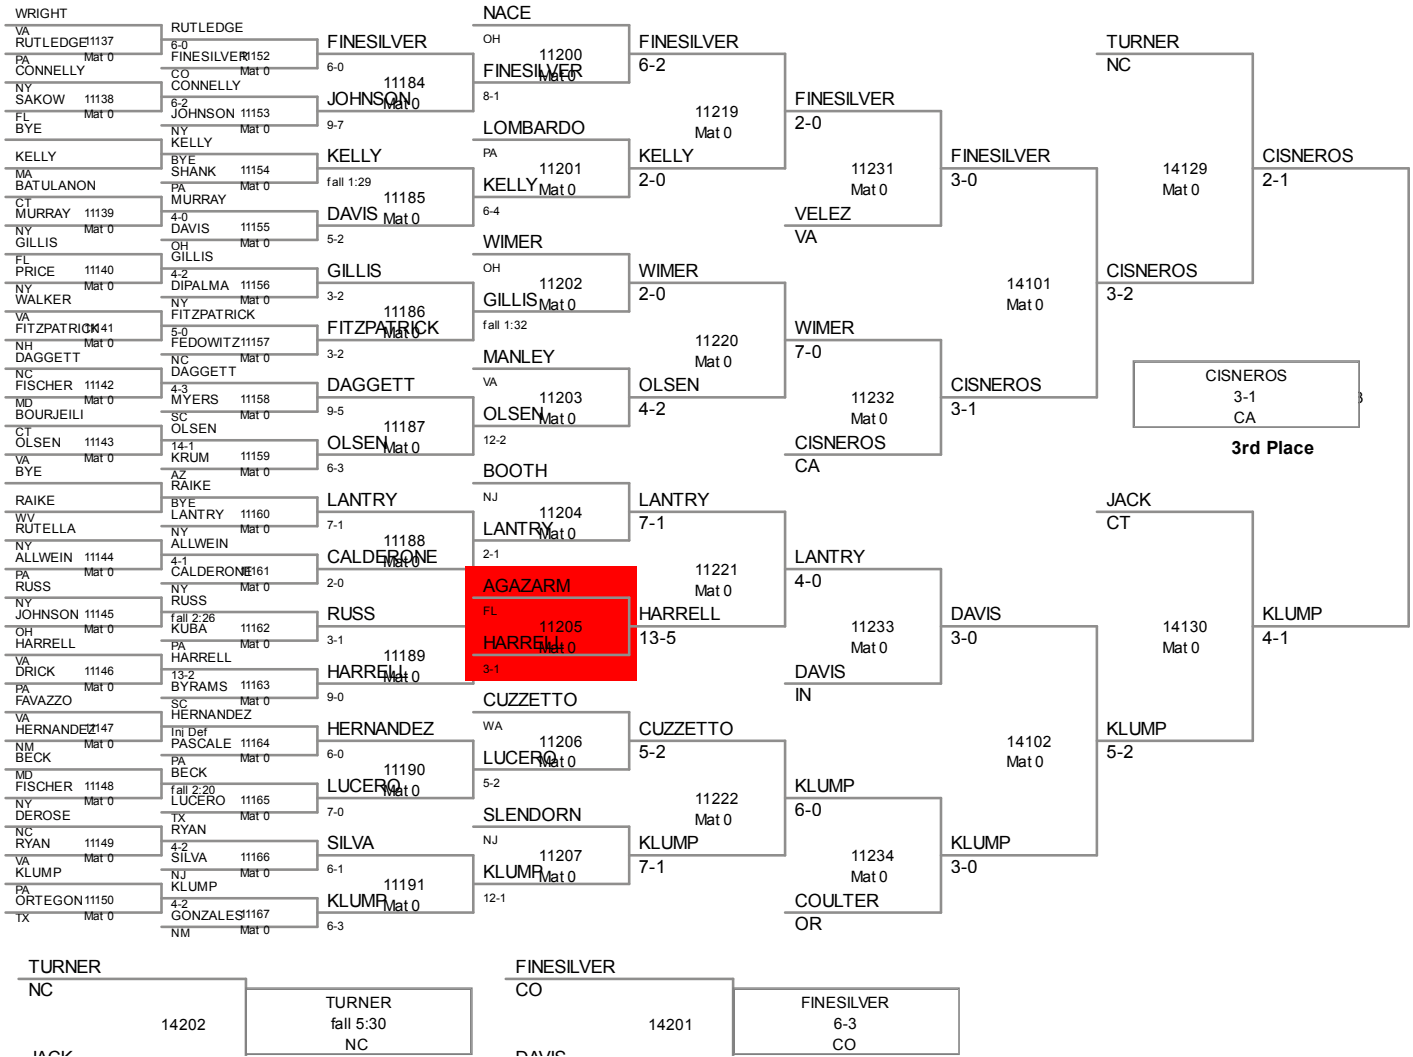

Button

2012 NHSCA Sophomor
So

106 Lbs

106 Lbs

2012 NHSCA Sophomore
So

113 Lbs

113 Lbs

2012 NHSCA Sophomore
So

120 Lbs

120 Lbs

126 Lbs

126 Lbs

PENTE MD 14214 vs SMITH OH 3-1 OH
5th Place

COSTER CA 14213 vs COSTER fall 1:59 CA
7th Place

138 Lbs

138 Lbs

152 Lbs

170 Lbs

182 Lbs

195 Lbs

220 Lbs